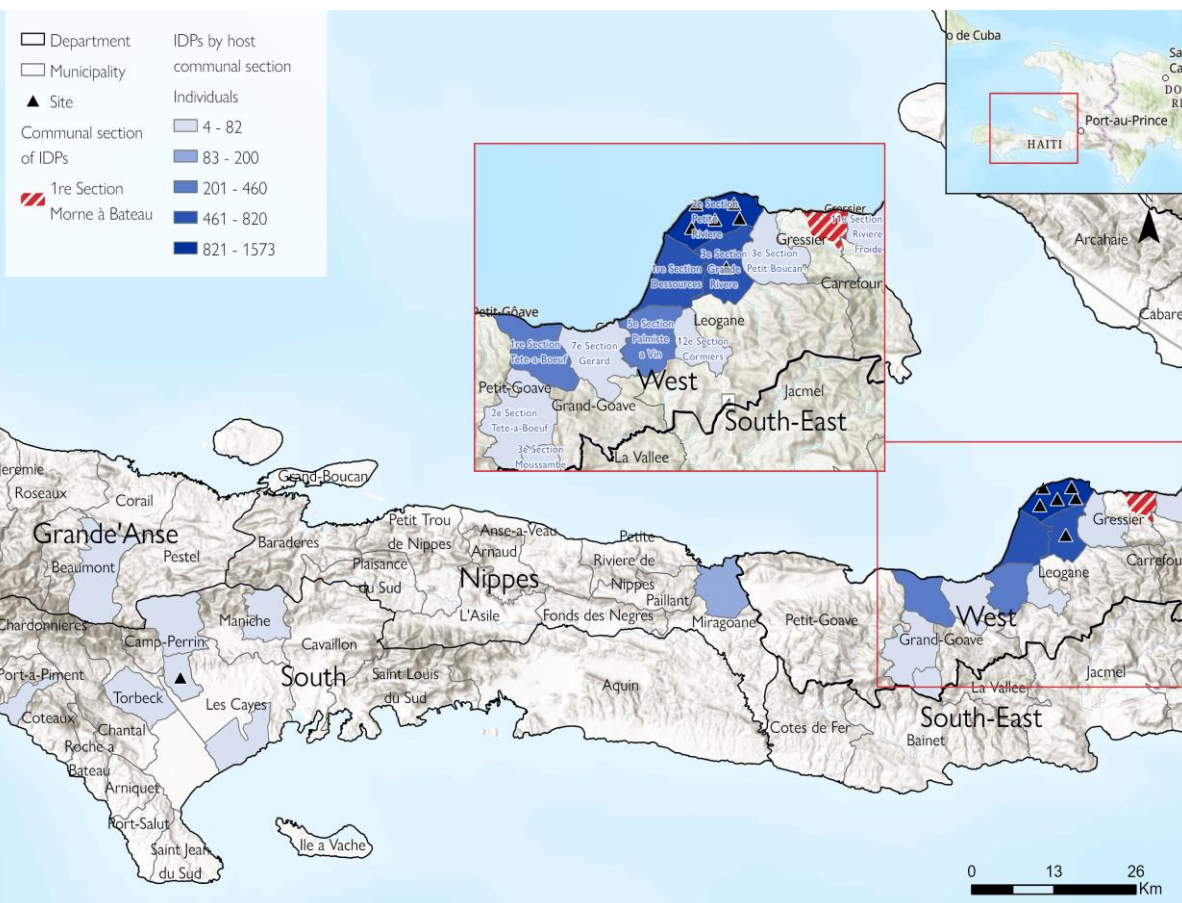

The information below was collected following an armed attack that occurred on the 11 of May 2024 in the municipality of Gressier, specifically in the 1st section of Morne à Bateau. As a result of this incident, 4,463 people were displaced and headed towards the departments of Ouest (92%), Nippes (4%), and Sud (3%). Among them, 73% found refuge with host families, while 27% settled in 7 sites, including 4 new sites and 3 pre-existing sites.

Origins and host locations of displaced persons

Key figures (see next page for more details on host locations)

Host municipality of IDPs

This map is for illustration purposes only. The depiction and use of boundaries, geographic names and related data shown on maps and included in this report are not warranted to be error free nor do they imply judgment on the legal status of any territory, or any endorsement or acceptance of such boundaries by IOM.

Sites accommodating displaced individuals affected by these incidents

Department	Municipality	Communal section	Site name	Status of the site	Households newly displaced following these incidents	Individuals newly displaced following these incidents
West	Léogâne	2e Section Petite Rivière	Place Sainte Rose	New site	150	600
West	Léogâne	3e Section Grande Rivère	Zone Guerin, anba bannann a proximite de l'eglise du pasteur Bonhomme	New site	55	225
West	Léogâne	2e Section Petite Rivière	Eglise chrétienne communauté de Belval	Existing site	44	220
West	Léogâne	2e Section Petite Rivière	Maison K-Gitorine, A l'entre cimetièriè mariani	New site	25	75
South	Camp-Perrin	1re Section Levy Mersan	Ancien local de AGAPE (vye tè)	New site	10	45
West	Léogâne	2e Section Petite Rivière	Residence du pasteur Ronald	Existing site	2	10
West	Léogâne	2e Section Petite Rivière	Eglise Primitive de Signo	Existing site	2	10
					288	1,185