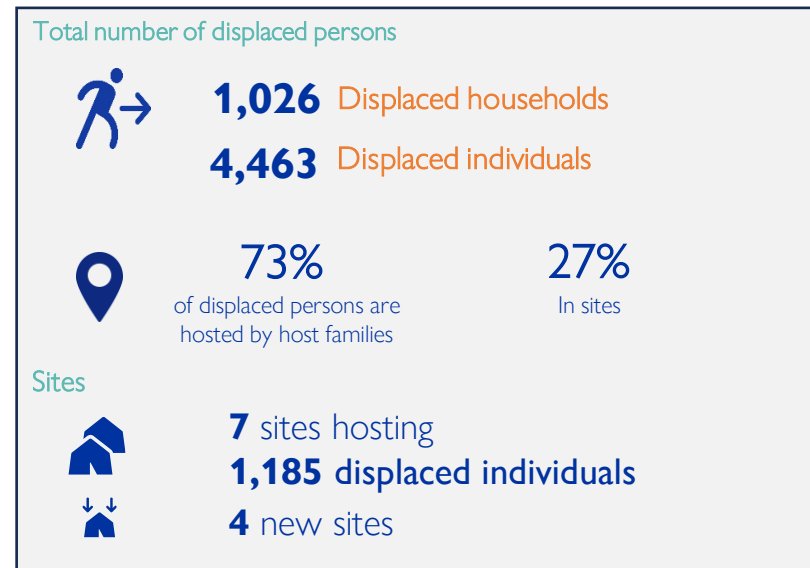

The information below was collected following an armed attack that occurred on the 11 of May 2024 in the municipality of Gressier, specifically in the 1st section of Morne à Bateau. As a result of this incident, 4,463 people were displaced and headed towards the departments of Ouest (92%), Nippes (4%), and Sud (3%). Among them, 73% found refuge with host families, while 27% settled in 7 sites, including 4 new sites and 3 pre-existing sites.

Origins and host locations of displaced persons

Key figures (see next page for more details on host locations)

Host municipality of IDPs

This map is for illustration purposes only. The depiction and use of boundaries, geographic names and related data shown on maps and included in this report are not warranted to be error free nor do they imply judgment on the legal status of any territory, or any endorsement or acceptance of such boundaries by IOM.

Sites accommodating displaced individuals affected by these incidents

Department	Municipality	Communal section	Site name	Status of the site	Households newly displaced following these incidents	Individuals newly displaced following these incidents
West	Léogâne	2e Section Petite Rivière	Place Sainte Rose	New site	150	600
West	Léogâne	3e Section Grande Rivère	Zone Guerin, anba bannann a proximite de l'eglise du pasteur Bonhomme	New site	55	225
West	Léogâne	2e Section Petite Rivière	Eglise chrétienne communauté de Belval	Existing site	44	220
West	Léogâne	2e Section Petite Rivière	Maison K-Gitorine, A l'entre cimetièriè mariani	New site	25	75
South	Camp-Perrin	1re Section Levy Mersan	Ancien local de AGAPE (vye tè)	New site	10	45
West	Léogâne	2e Section Petite Rivière	Residence du pasteur Ronald	Existing site	2	10
West	Léogâne	2e Section Petite Rivière	Eglise Primitive de Signo	Existing site	2	10
					288	1,185