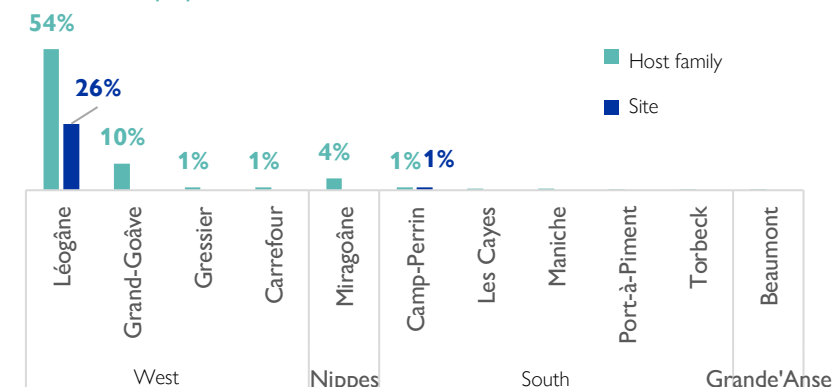

The information below was collected following an armed attack that occurred on the 11 of May 2024 in the municipality of Gressier, specifically in the 1st section of Morne à Bateau. As a result of this incident, 4,463 people were displaced and headed towards the departments of Ouest (92%), Nippes (4%), and Sud (3%). Among them, 73% found refuge with host families, while 27% settled in 7 sites, including 4 new sites and 3 pre-existing sites.

Origins and host locations of displaced persons

Key figures (see next page for more details on host locations)

Host municipality of IDPs

This map is for illustration purposes only. The depiction and use of boundaries, geographic names and related data shown on maps and included in this report are not warranted to be error free nor do they imply judgment on the legal status of any territory, or any endorsement or acceptance of such boundaries by IOM.

Sites accommodating displaced individuals affected by these incidents

Department	Municipality	Communal section	Site name	Status of the site	Households newly displaced following these incidents	Individuals newly displaced following these incidents
West	Léogâne	2e Section Petite Rivière	Place Sainte Rose	New site	150	600
West	Léogâne	3e Section Grande Rivère	Zone Guerin, anba bannann a proximite de l'eglise du pasteur Bonhomme	New site	55	225
West	Léogâne	2e Section Petite Rivière	Eglise chrétienne communauté de Belval	Existing site	44	220
West	Léogâne	2e Section Petite Rivière	Maison K-Gitorine, A l'entre cimetièriè mariani	New site	25	75
South	Camp-Perrin	1re Section Levy Mersan	Ancien local de AGAPE (vye tè)	New site	10	45
West	Léogâne	2e Section Petite Rivière	Residence du pasteur Ronald	Existing site	2	10
West	Léogâne	2e Section Petite Rivière	Eglise Primitive de Signo	Existing site	2	10
					288	1,185