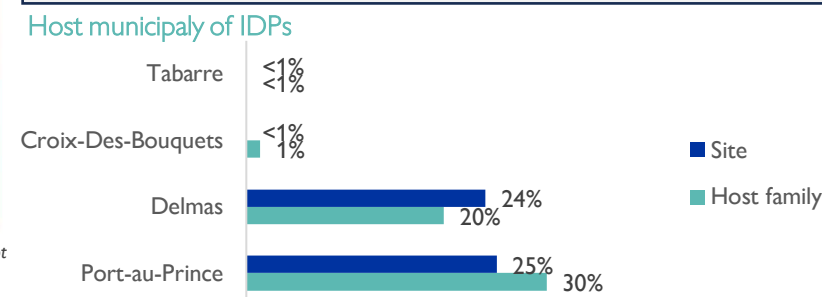

Key figures (see next pages for more details on host locations)