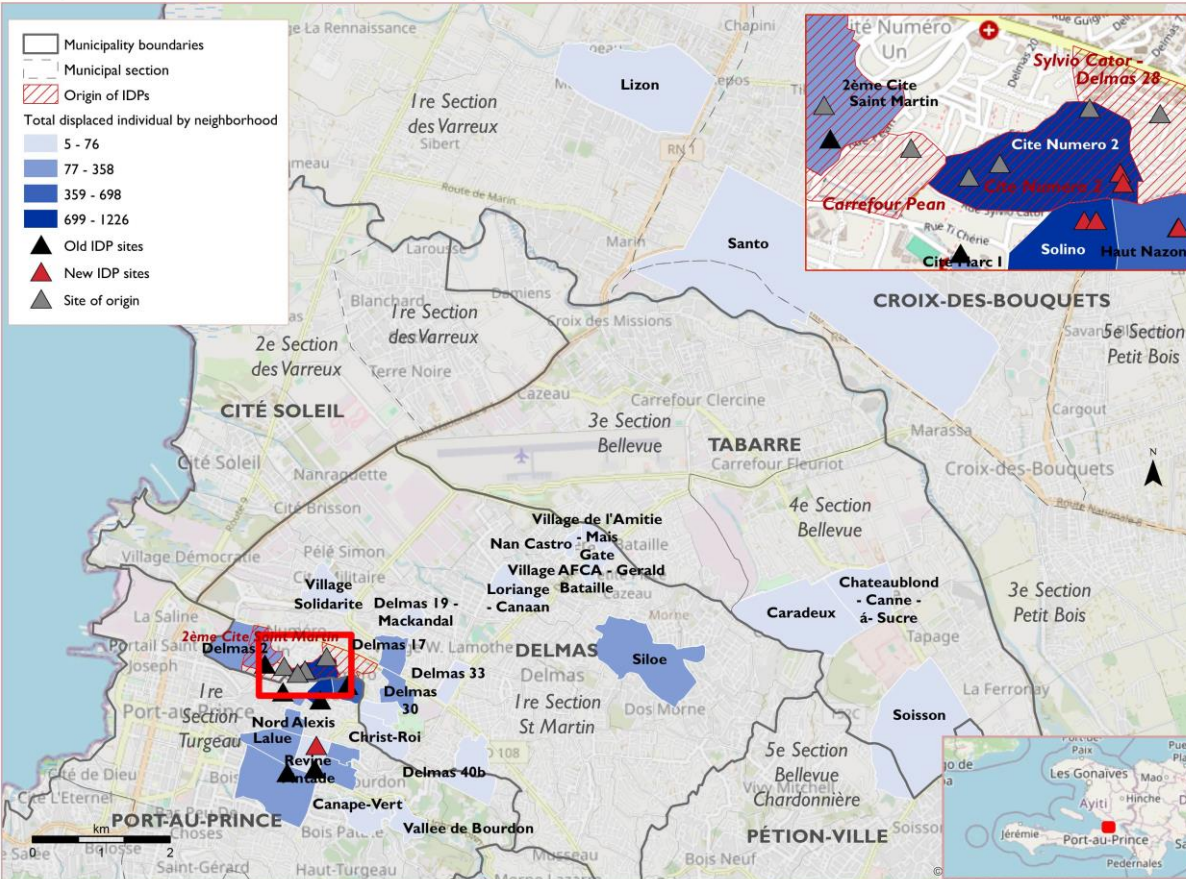

The information below was collected following several armed attacks that occurred between 25 April and 5 May 2024, in the commune of Delmas, specifically in the neighborhoods of Cité Numéro 2 (Delmas 24) and Solino. As a result of these incidents, residents from six sites located in the neighborhoods of Cité Numéro 2, Carrefour Pean, 2ème cité Saint Martin, and Sylvio Cator - Delmas 28 were forced to evacuate these sites. In total, 5,178 individuals were displaced, including residents from these six sites and residents from the Cité Numéro 2 neighborhood. Internally displaced persons (IDPs) headed towards the communes of Port-au-Prince, Delmas, Croix-Des-Bouquets, and Tabarre. Among them, 51% found refuge with host families, while 49% settled in ten sites, including six new sites and four pre-existing sites.

Origins and host locations of displaced persons

This map is for illustration purposes only. The depiction and use of boundaries, geographic names and related data shown on maps and included in this report are not warranted to be error free nor do they imply judgment on the legal status of any territory, or any endorsement or acceptance of such boundaries by IOM.