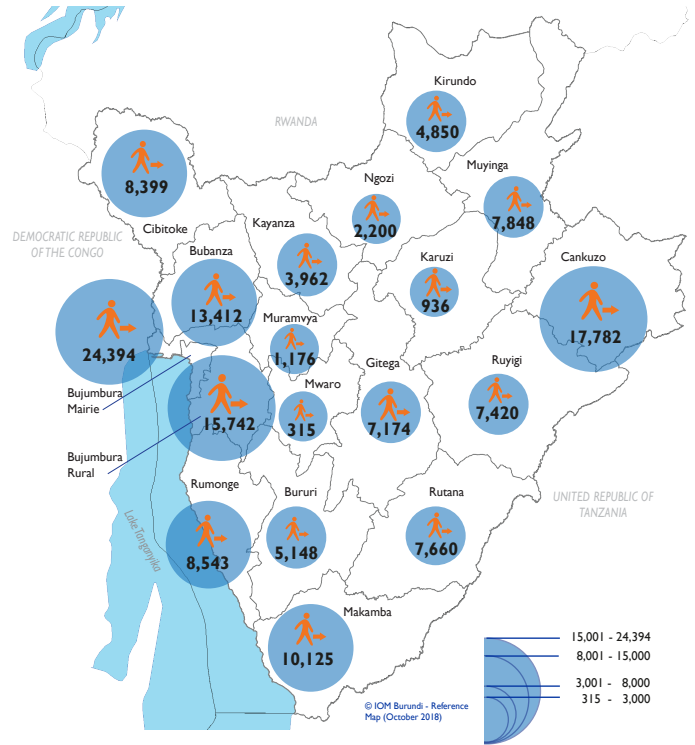

**147,086 IDPs\***  
**32,527 Displaced Households**

\*Internally Displaced Persons

**PROVINCES OF ORIGIN**

**PERIODS OF DISPLACEMENT\***

\*Currently displaced IDPs

**ACCOMMODATION TYPES**

Publication: November 2018

**PRESENCE OF IDPs BY PROVINCE**

This map is for illustration purposes only. Names and boundaries on this map do not imply official endorsement or acceptance by IOM.

Source: IOM, IGBU

**DISPLACEMENT TRENDS**

Number of IDPs present in Burundi

**DISPLACEMENT REASONS**

Natural disasters

**75%**  
110,460

Socio-political situation

**24%**  
35,864

Other reasons  
**1%**  
762