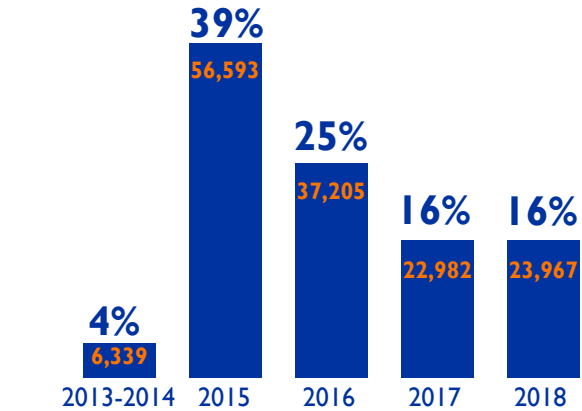

**147,086 IDPs\***  
**32,527 Displaced Households**

\*Internally Displaced Persons

**PROVINCES OF ORIGIN**

**PERIODS OF DISPLACEMENT\***

\*Currently displaced IDPs

**ACCOMMODATION TYPES**

Publication: November 2018

Number of IDPs present in Burundi

**DISPLACEMENT REASONS**

Natural disasters

**75%**  
110,460

Socio-political situation

**24%**  
35,864

Other reasons  
**1%**  
762