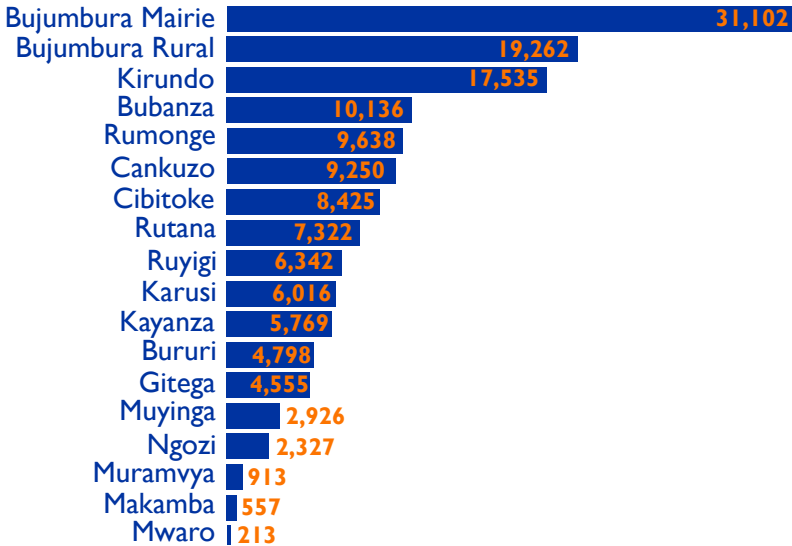

**147,086 IDPs\***  
**32,527 Displaced Households**

\*Internally Displaced Persons

**PROVINCES OF ORIGIN**

**PERIODS OF DISPLACEMENT\***

\*Currently displaced IDPs

**ACCOMMODATION TYPES**

Publication: November 2018

Number of IDPs present in Burundi

**DISPLACEMENT REASONS**

Natural disasters

**75%**  
110,460

Socio-political situation

**24%**  
35,864

Other reasons  
**1%**  
762