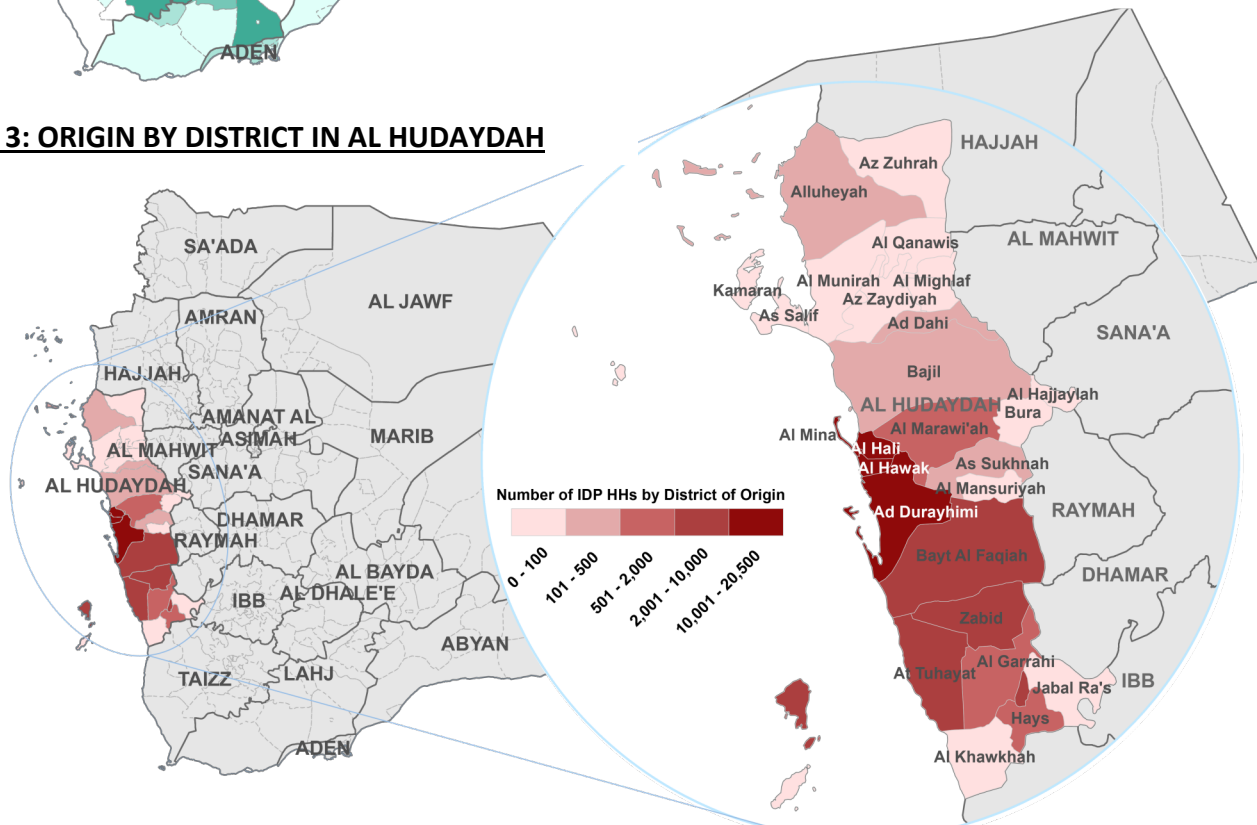

International Organization for Migration • Yemen

Haddah Zone, P.O. Box 16335, Sana'a, Republic of Yemen Tel: +967 1 410 568 | Fax: + 967 1 412 251

For more information, please send your email to IOMYemenDTM@iom.int

The maps are for illustration purposes only. Names and boundaries on this map do not imply official endorsement or acceptance by IOM.