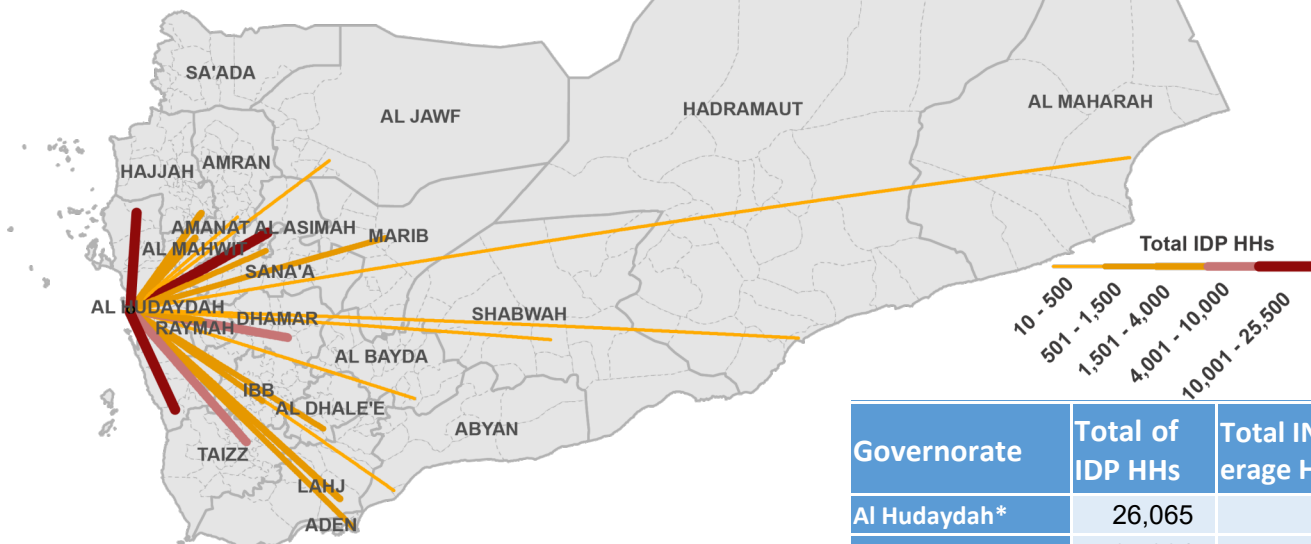

Total Households
Displaced

10,646

HHs reported by partners
and verified by IOM

65,194

HHs reported
by partners

MAP 1: DIRECTIONS OF DISPLACEMENT BY GOVERNORATE

Governorate	Total of IDP HHs	Total IND (est. average HHs size *6)
Al Hudaydah*	26,065	147,780
Amanat Al Asimah	25,084	150,504
Dhamar	4,948	29,688
Taizz	4,370	26,220
Raymah	2,436	14,616
Hajjah	2,069	12,414
Lahj	2,192	13,152
Al Mahwit	1,829	10,974
Ibb	1,500	9,000
Aden	1,303	7,818
Sana'a	1,277	7,662
Marib	1,150	6,900
Al Dhale'e	633	3,798
Amran	361	2,166
Abyan	232	1,392
Al Bayda	253	1,518
Shabwah	54	324
Al Maharah	36	216
Hadramaut	27	162
Al Jawf	20	120
Socotra	10	60
Grand Total	75,840	455,040

Latest Update

From 23 October to 06 November, IOM identified an increase of 1,454 displaced households.

The largest increases being within Al Hudaydah and Abyan Governorates, with:

- * 1,426 HH (estimated 8,556 individuals) in Al Hudaydah, displaced to Zabid, Bayt Al Faqiah, Hays, Al Khawkhah, Al Garrahi and Jabal Ra's districts.
- * 30 HH (estimated 180 individuals) in Abyan, displaced to Zingibar and Khanfir districts.

Table: Hudaydah household and individual level displacements, per governorate. Covering a period between 1 June – 06 November, 2018.

*38,836 HH were displaced within AlHudaydah, of which 12,771 HH were displaced from February to May 2018. And 26,065 HH were displaced from June to 06 November 2018.