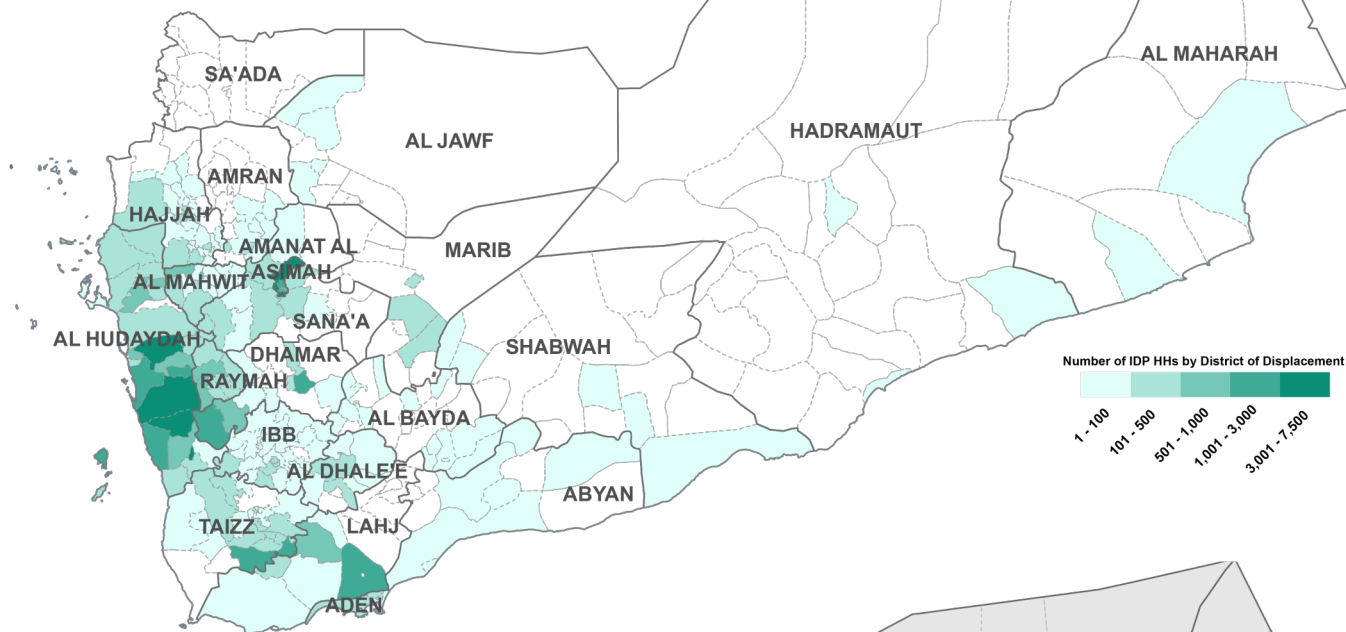

MAP 3: ORIGIN BY DISTRICT IN AL HUDAYDAH

EMERGENCY TRACKING TOOL (ETT): DISPLACEMENT FROM AL HUDAYDAH

SUMMARY OF DISPLACEMENT SITUATION

IOM YEMEN - REPORT #15 (1 JUNE - 06 NOVEMBER 2018)

DATA SOURCE: IOM AND NATIONAL AUTHORITIES

External Update

75,840

Total Households
Displaced

10,646

HHs reported by partners
and verified by IOM

65,194

HHs reported
by partners

MAP 2: DISPLACEMENT BY DISTRICT