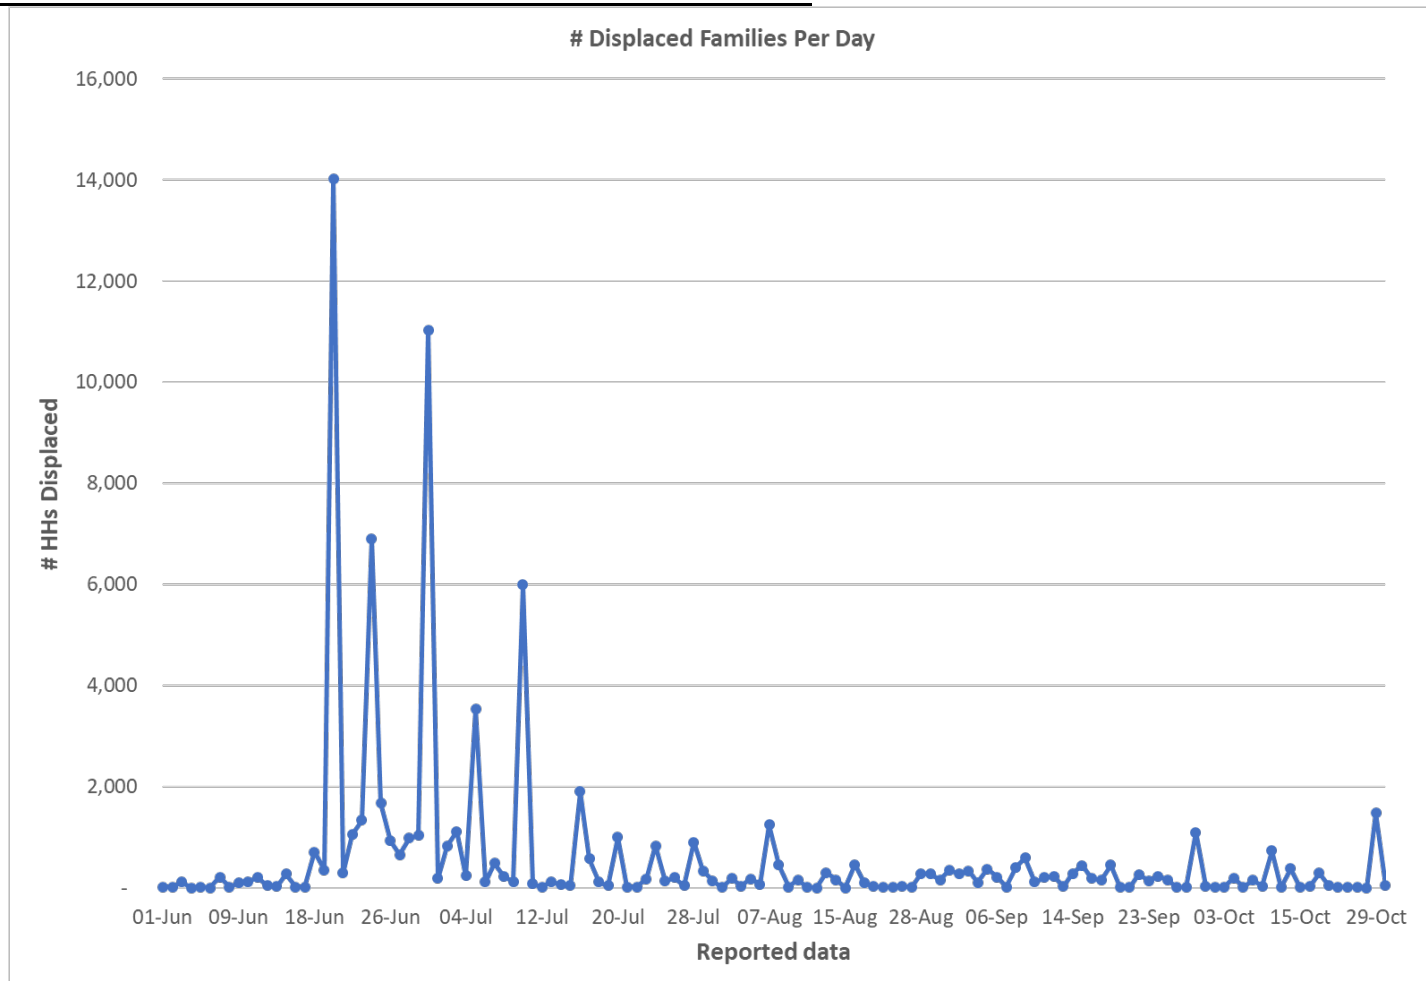

Total Households
Displaced

10,646

HHs reported by partners
and verified by IOM

65,194

HHs reported
by partners

DISPLACEMENT TIMELINE BASED ON REPORTED DATE

Methods and Limitations:

- IOM uses the Emergency Tracking Tool to compile daily information from various partners including: local and international NGOs, and local and national authorities. Compilation is done through document review, as well as personal and/or phone interviews.
- Where IOM has direct access, IOM field teams verify information provided by partners through visual observation, review of individual registries and key informant interviews. To date, IOM has verified 15% (10,646 HH) of the reported figures.
- IOM currently has direct access in: Aden, Taizz, Lahj, Al Dhale'e, Abyan, Shabwah, Hadramaut, Al Mahara, Ibb, Albayda and Al Jawf.
- Thus far in Sa'ada, Hajjah, Amran, Al Mahwit, Al Hudaydah, Raymah, Dhamar, Sana'a, Amanat al Asimah, and Marib, IOM relies on checks completed by field partners to confirm, or provide alternative figures. IOM- DTM will have increased access to the above governorates in the coming weeks, and will make continued efforts to understand displacement dynamics in Yemen.