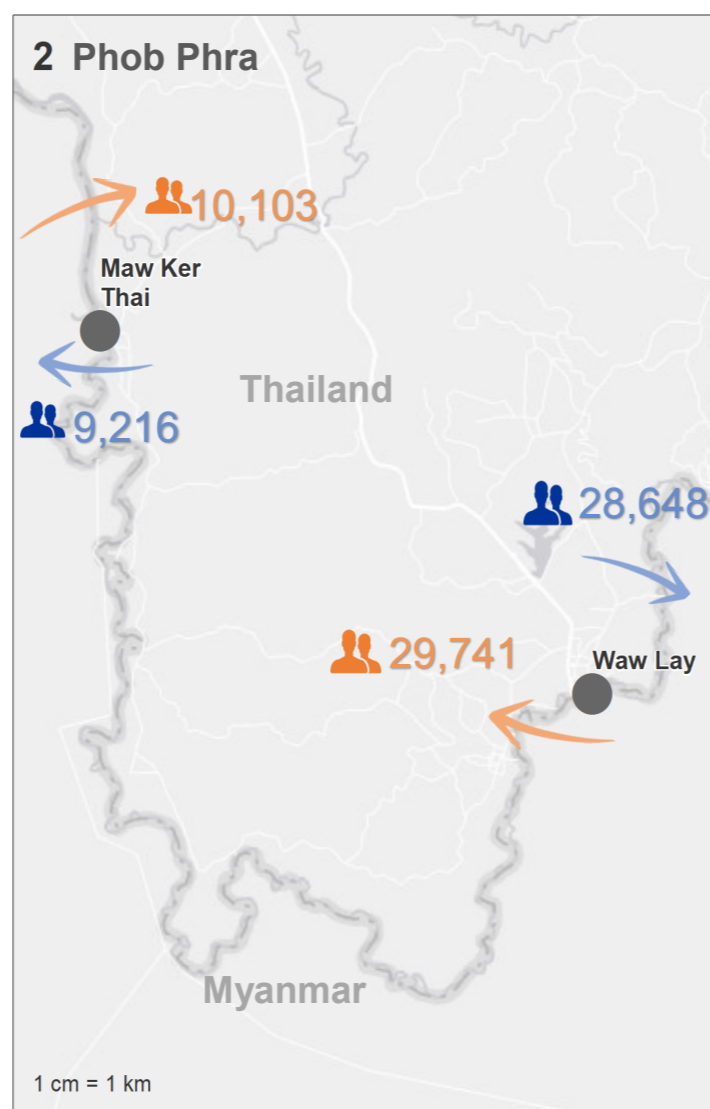

OVERVIEW | OCTOBER 2018

 **186,110** Overall movements tracked by IOM Flow Monitoring Points (FMPs) of Myanmar nationals between Thailand and Myanmar in Mae Sot and Phob Phra districts during October 2018

Cross Border Movement Border Crossing Points

Border Crossing Point

- Official → Inflow
- Unofficial ← Outflow

Data Source : Government of Thailand, ESRI, HERE, Garmin, IOM, OpenStreetMap

This map is for illustration purposes only. Names and boundaries on these maps do not imply official endorsement or acceptance by IOM.

The total number of movements at the 4 DTM Flow Monitoring Points (FMPs) consist of:

Monthly Trend of In-/and Outflows

¹The data of the official crossing point (Friendship Bridge) was provided by the Immigration Bureau of Thailand in Tak Province