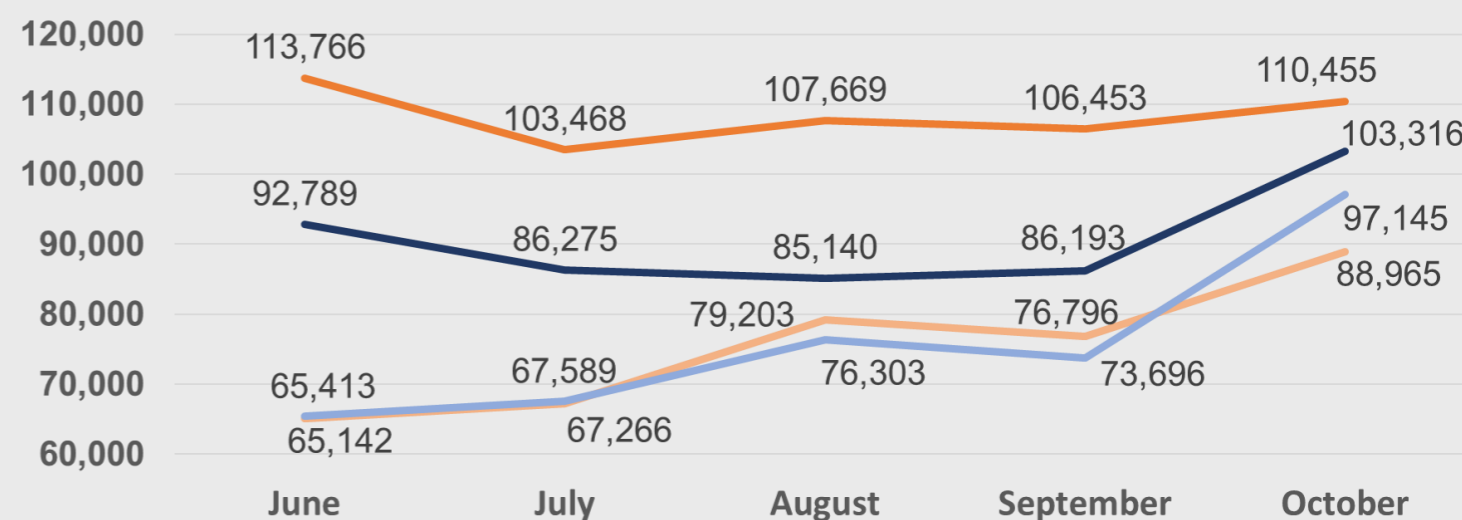

OVERVIEW | OCTOBER 2018

 **186,110** Overall movements tracked by IOM Flow Monitoring Points (FMPs) of Myanmar nationals between Thailand and Myanmar in Mae Sot and Phob Phra districts during October 2018

Cross Border Movement Border Crossing Points

Border Crossing Point

- Official → Inflow
- Unofficial ← Outflow

Data Source : Government of Thailand, ESRI, HERE, Garmin, IOM, OpenStreetMap

This map is for illustration purposes only. Names and boundaries on these maps do not imply official endorsement or acceptance by IOM.

The total number of movements at the 4 DTM Flow Monitoring Points (FMPs) consist of:

Monthly Trend of In-/and Outflows

¹The data of the official crossing point (Friendship Bridge) was provided by the Immigration Bureau of Thailand in Tak Province