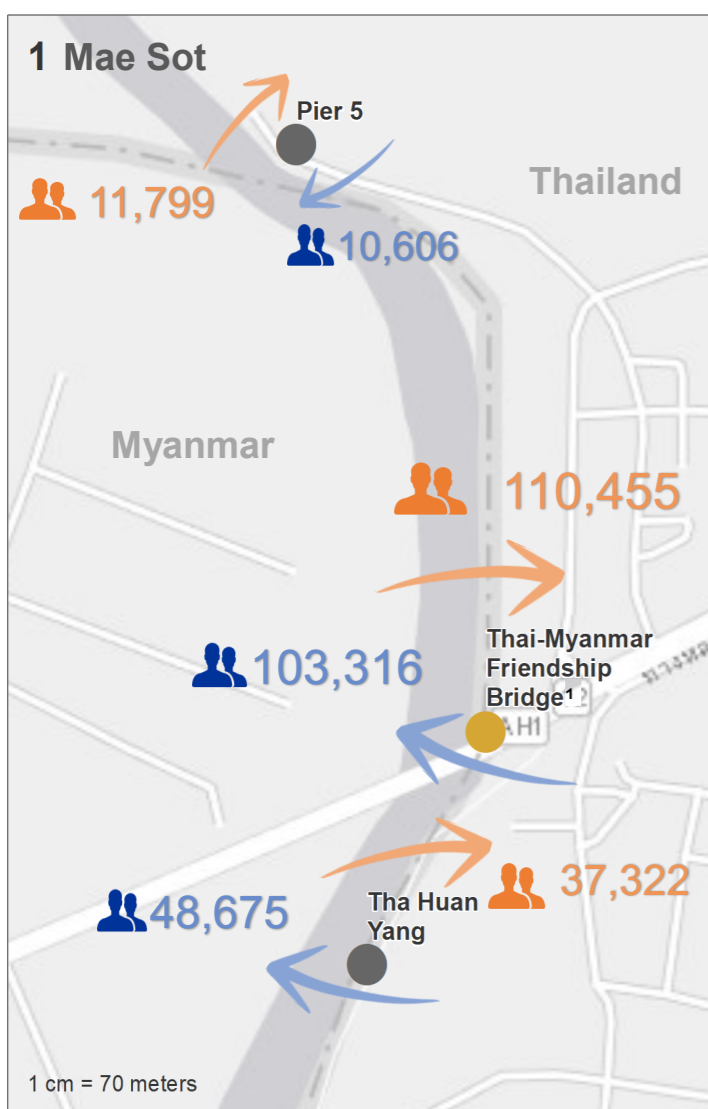

OVERVIEW | OCTOBER 2018

 **186,110** Overall movements tracked by IOM Flow Monitoring Points (FMPs) of Myanmar nationals between Thailand and Myanmar in Mae Sot and Phob Phra districts during October 2018

Cross Border Movement Border Crossing Points

Border Crossing Point

- Official → Inflow
- Unofficial ← Outflow

Data Source : Government of Thailand, ESRI, HERE, Garmin, IOM, OpenStreetMap

This map is for illustration purposes only. Names and boundaries on these maps do not imply official endorsement or acceptance by IOM.

The total number of movements at the 4 DTM Flow Monitoring Points (FMPs) consist of:

Monthly Trend of In-/and Outflows

¹The data of the official crossing point (Friendship Bridge) was provided by the Immigration Bureau of Thailand in Tak Province