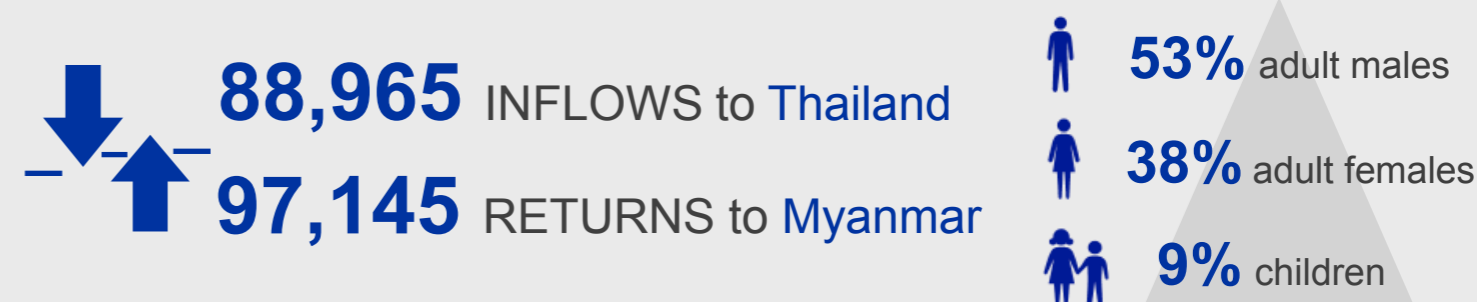

The total number of movements at the 4 DTM Flow Monitoring Points (FMPs) consist of:

Monthly Trend of In-/and Outflows

¹The data of the official crossing point (Friendship Bridge) was provided by the Immigration Bureau of Thailand in Tak Province