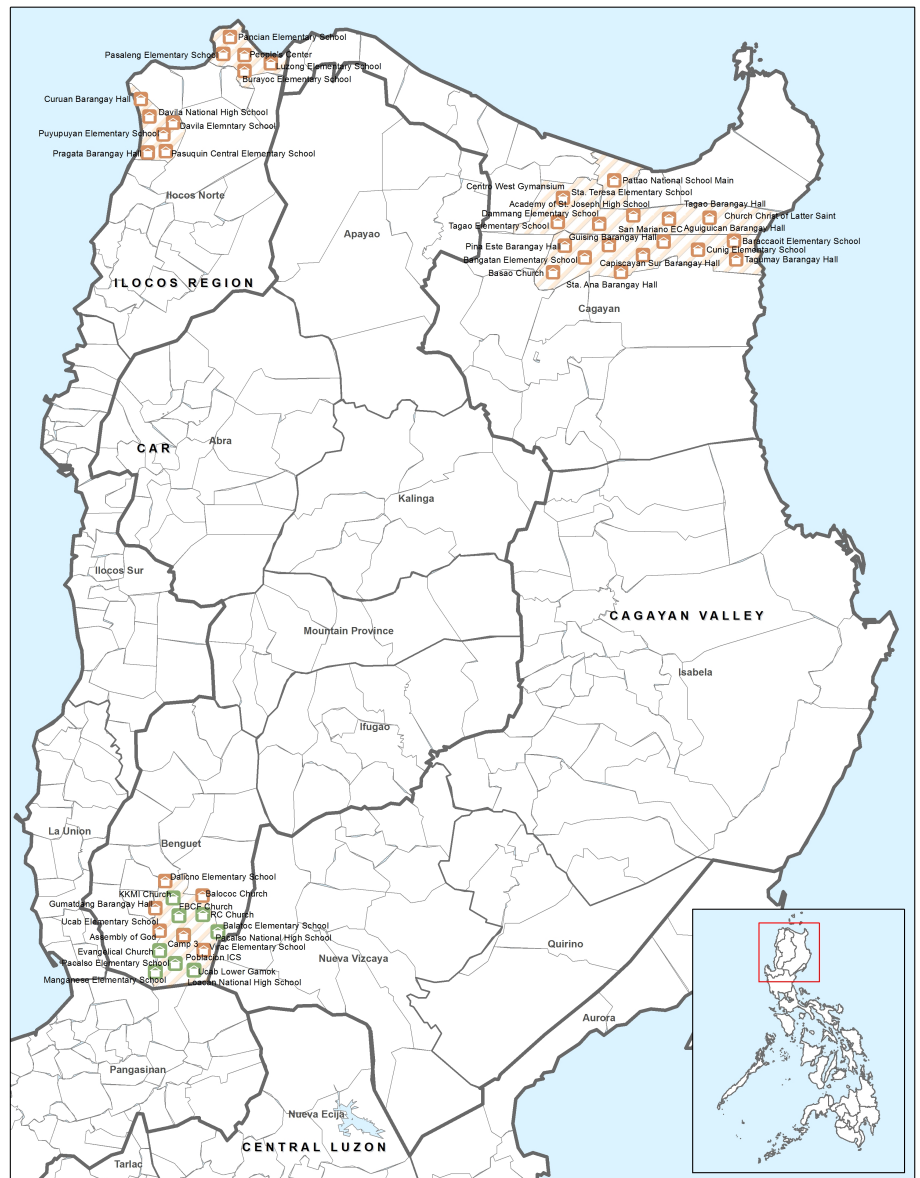

DTM

IOM • OIM

THE UN MIGRATION AGENCY

DISPLACEMENT TRACKING MATRIX TYPHOON MANGKHUT SITE ASSESSMENT PRELIMINARY RESULTS

PHILIPPINES — Region I, Region II and CAR
21 SEPTEMBER 2018

INTRODUCTION

As a response to the displacements caused by the Typhoon Mangkhut that hit the Northern Philippines on the 16th of September, the International Organization for Migration (IOM), deployed its Displacement Tracking Matrix (DTM) programme in Regions I, II, III and Cordillera Administrative Region (CAR). The objective of the DTM is to collect information on the locations and needs of the population displaced by the Typhoon and to provide key information to support the humanitarian assistance to the most affected populations. This report provides the main findings of the DTM assessments that were conducted in the Region I, Region II and CAR from 17th to the 20th of September.

The assessments were conducted by field teams composed of IOM staff in coordination with the Department of Social Welfare and Development (DSWD) and relevant local government counterparts. The DTM teams collected information on 48 sites through key informants' interviews.

STATUS OF EVACUATION CENTERS

For more information, please contact
Troy Dooley at tdooley@iom.int

USAID
FROM THE AMERICAN PEOPLE

In Cagayan province (Region II - Cagayan Valley), all 19 sites assessed by IOM were closed. According to the Government data released on the 21st of September, only one evacuation center remains open in the province.¹ In Ilocos Norte (Region I - Ilocos Region) all the centers visited by IOM were closed and the Government confirmed that no evacuation centers are currently open in the region. In Benguet (Cordillera Administrative Region), out of the 18 sites visited by IOM, 10 are still open. This is due to the fact that people can't return home due to floods and landslides. According to the Government estimates, they are currently 45 collective centers in Benguet.