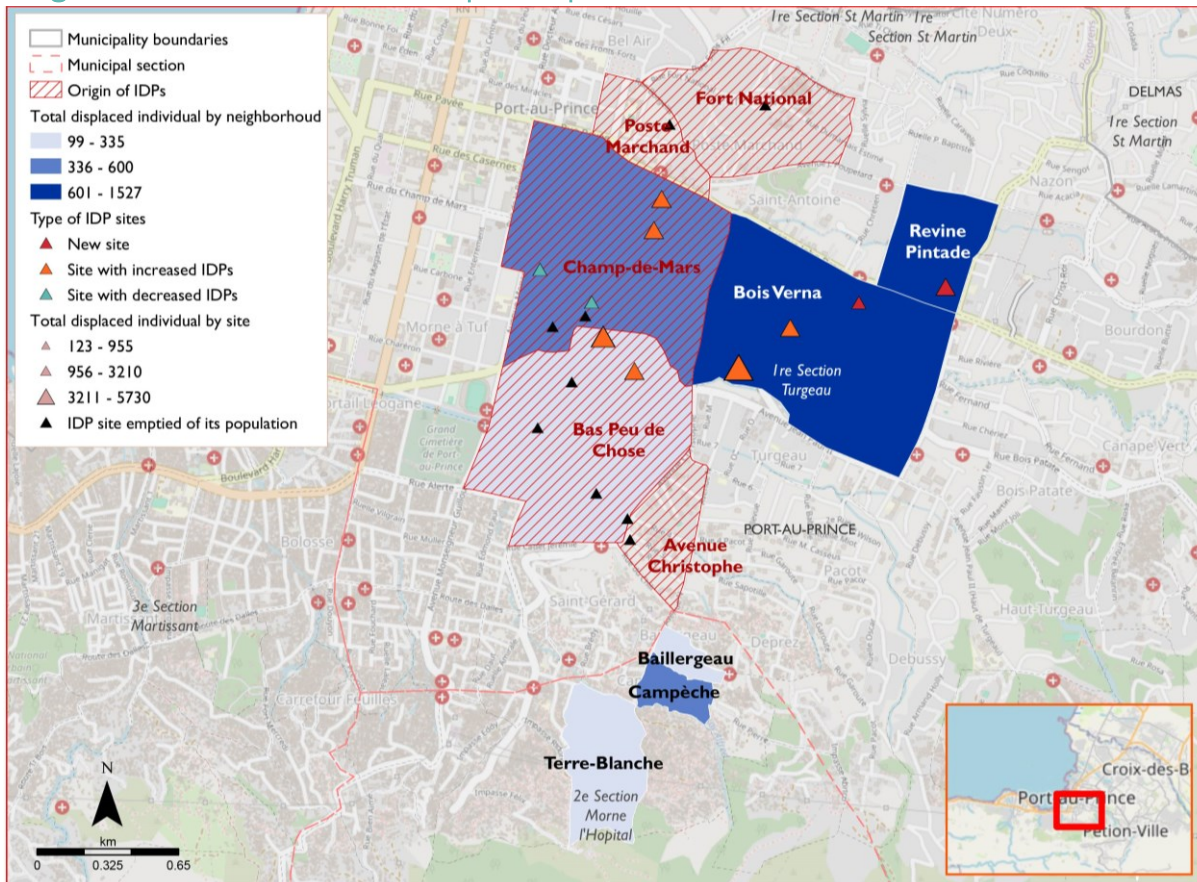

This information was collected following armed attacks that occurred on 29 February 2024 in the downtown of the municipality of Port-au-Prince. Displacement following these incidents affected internally displaced people who were hosted in sites. Thus, 10 displacement sites were completely emptied of their populations and 2 others saw their numbers significantly decrease. In total, 14,740 people moved from these 12 sites. Of these people, DTM teams have already identified the destinations of 4,973 people and assessments are underway to identify those of the rest of the people. Of the 4,973 people whose destinations were identified, 17% took refuge with host families and 83% in 8 sites including 2 new sites and 6 existing sites. Updates will be published as other people's destinations are identified.

### Origins and host locations of displaced persons

### Key figures (see next pages for more details on host locations)

#### Affected sites

**10** sites completely emptied. **2** sites with significant decrease in populations

Total of displaced persons  
(Persons who left the 12 sites)

**3,204** Displaced households  
**14,740** Displaced individuals