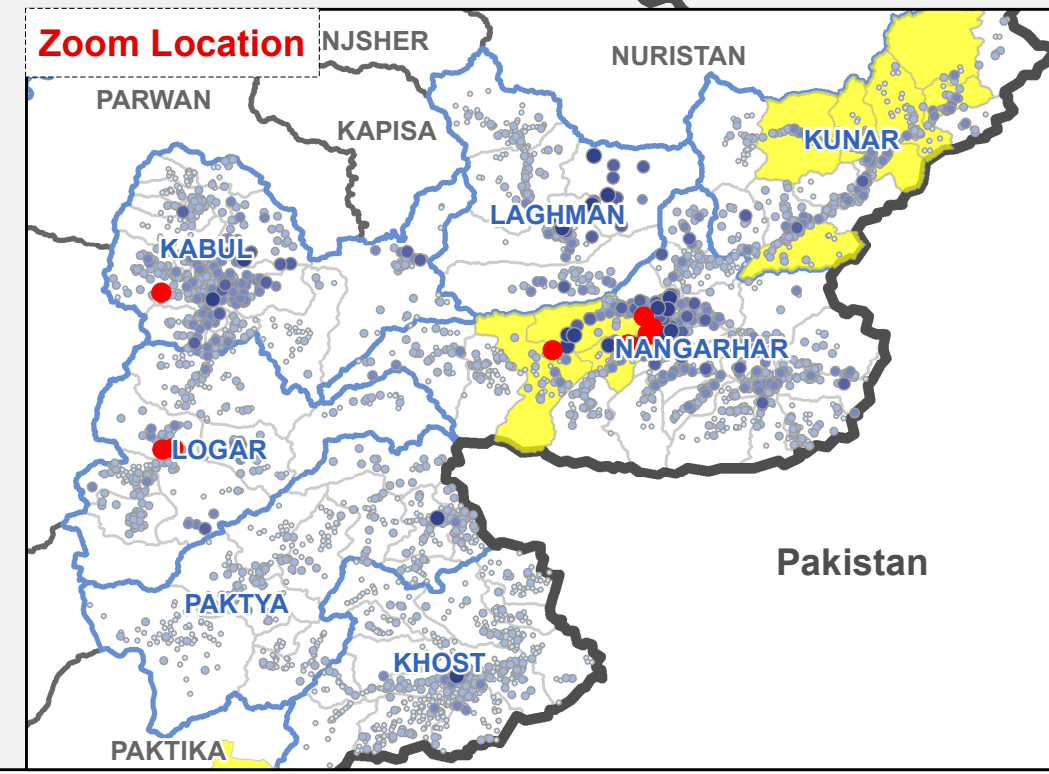

Total Inflow (Returnees + IDPs)

- Countries
- Province
- District
- Hard to Reach District
- Province of Interest
- Assessed Provinces

Total Inflow (Returnees + IDPs)

- < 250
- 251 - 1,000
- 1,001 - 2,500
- 2,501 - 5,000
- 5,001 - 10,000
- > 10,000

DTM AFGHANISTAN - June 2018

Baseline Mobility Assessment | Hard to Reach Districts |
Total Inflow | Country Overview

Source Data : IOM, REACH, AGCHO, AIMS, CSO, OSM
Date map production : 26 Sep 2018
Disclaimer : This map is for illustration purposes only.
Names and boundaries on this map do not imply official endorsement or acceptance by IOM.
<https://afghanistan.iom.int/> - email : iomkabuldtmallusers@iom.int

1 cm = 45 km 1:4,477,364