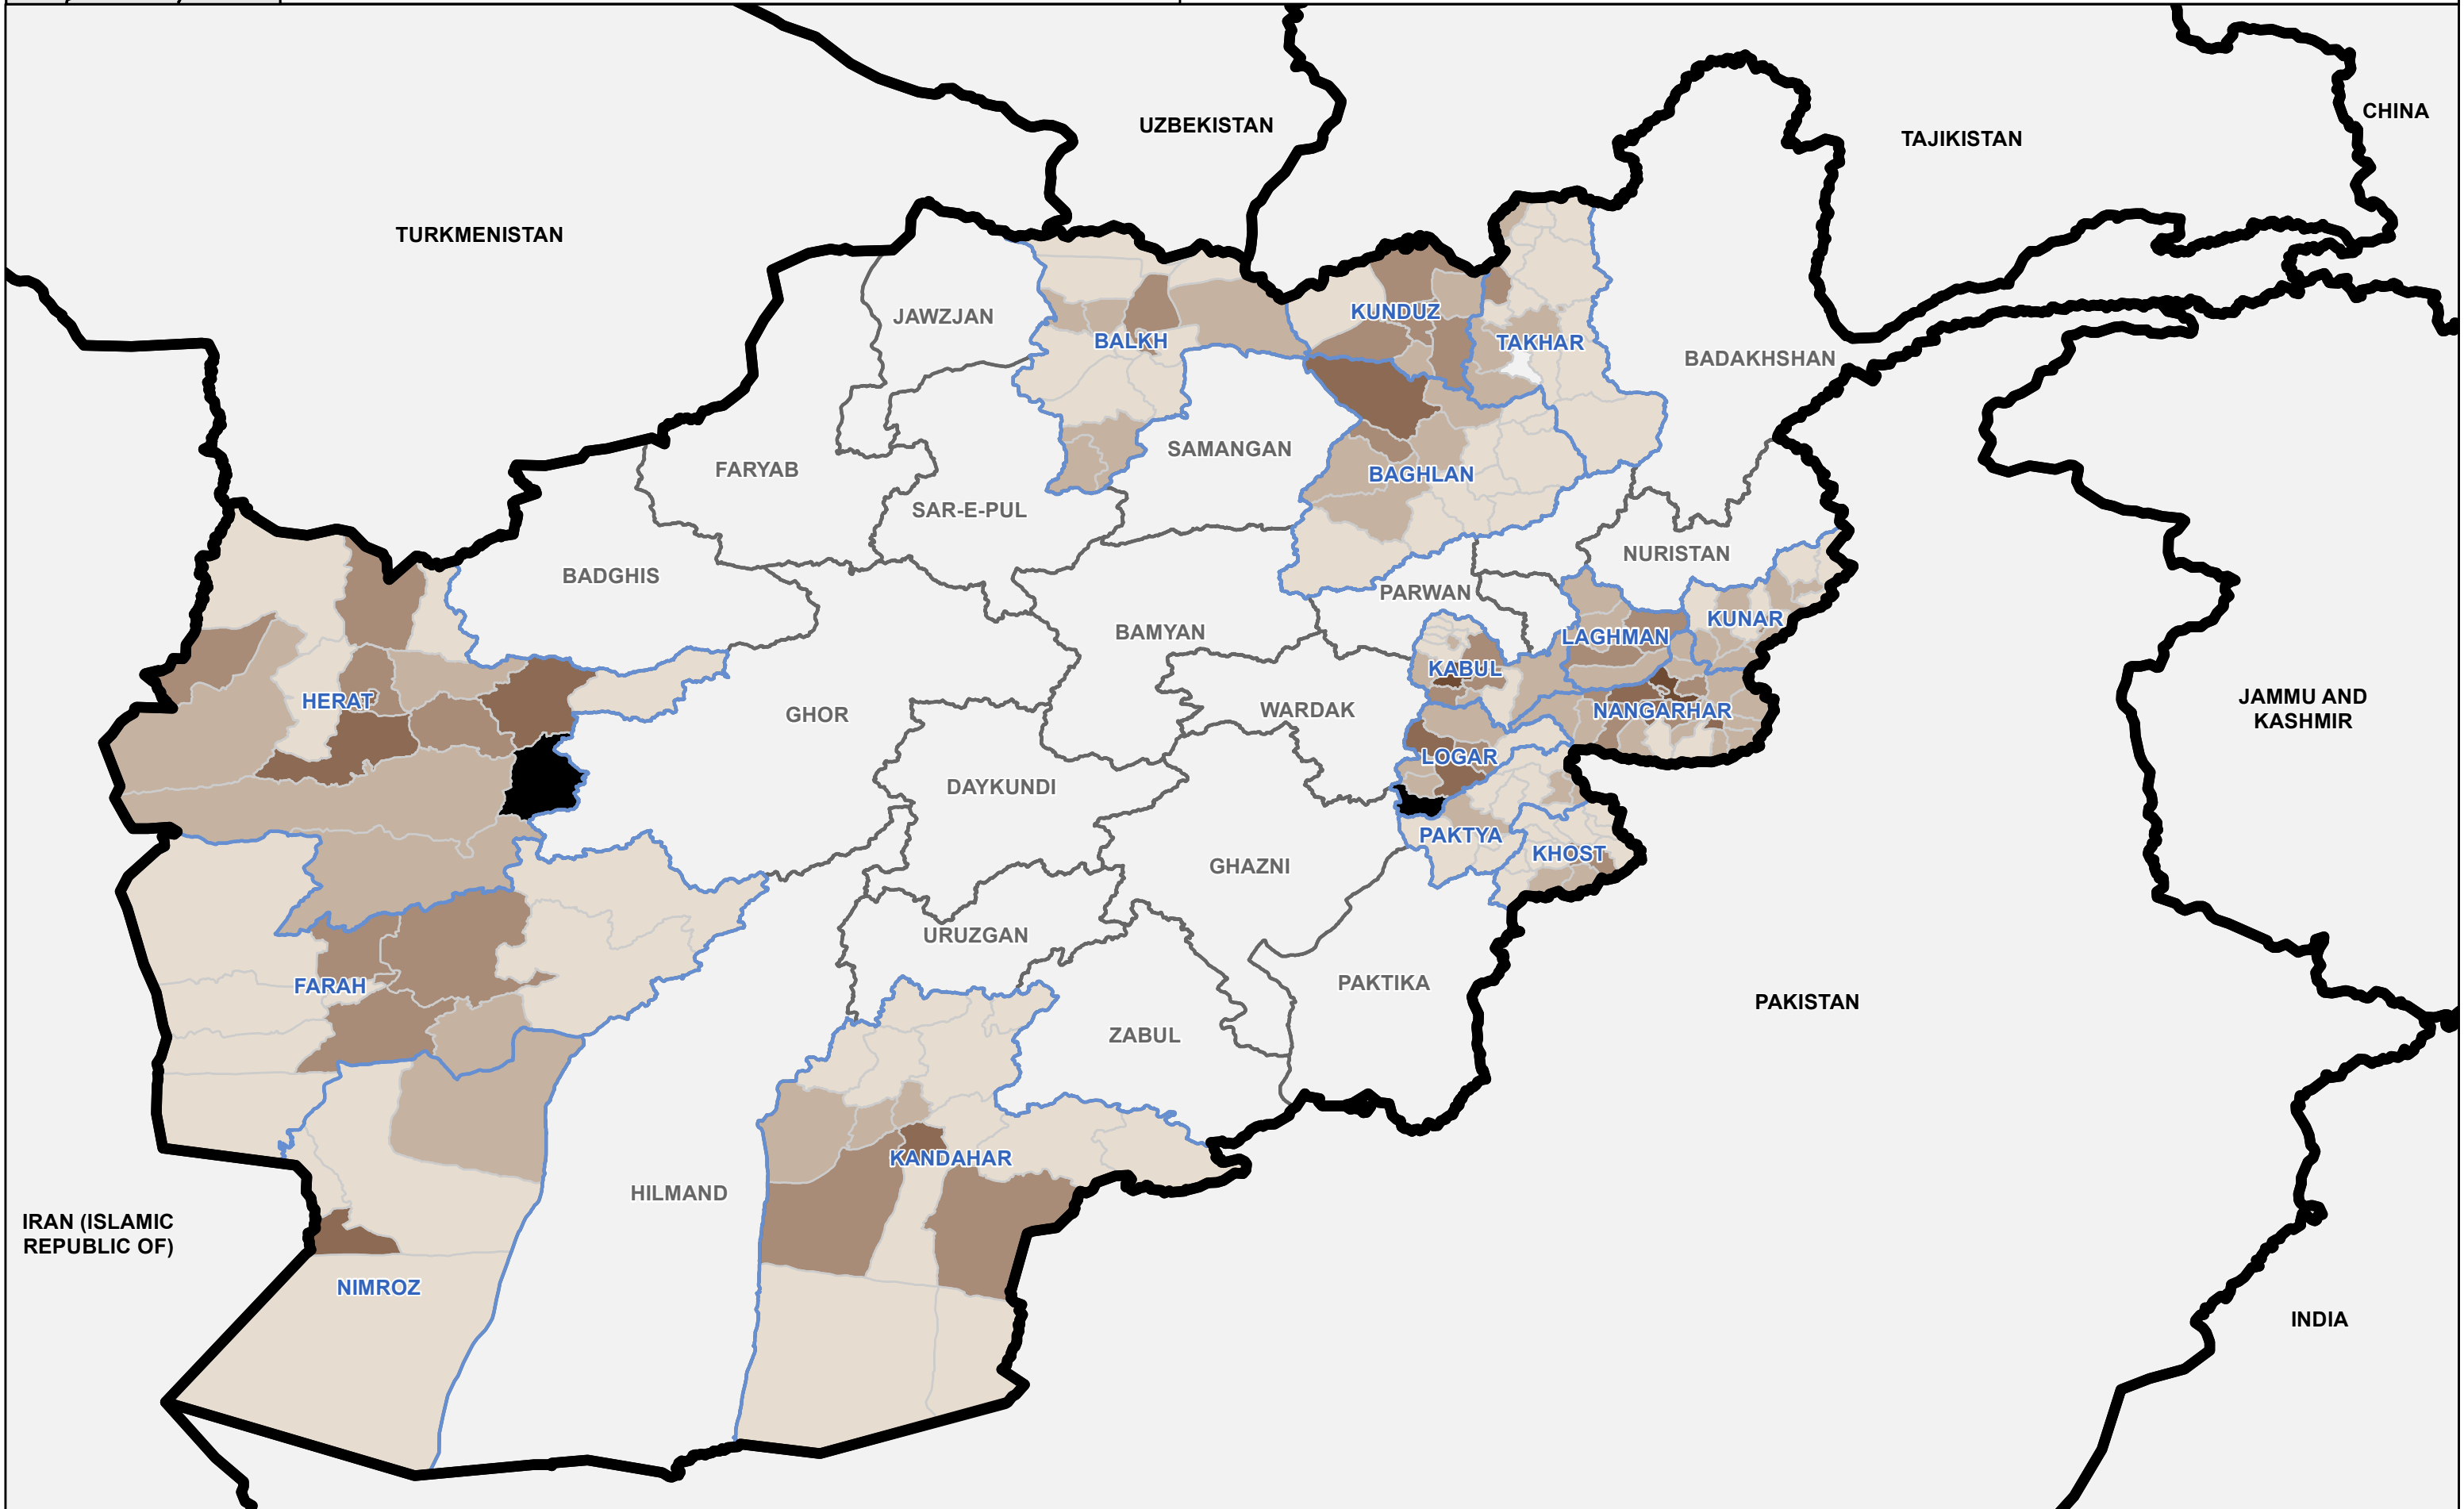

DTM AFGHANISTAN

Total Inflow (Returnees+IDPs) | Overview June 2018

Source Data : IOM, AGCHO, AIMS, CSO, OSM
Date map production : 26 Sep 2018
Disclaimer : This map is for illustration purposes only.
Names and boundaries on this map do not imply
official endorsement or acceptance by IOM.

<https://afghanistan.iom.int/> - email : iomkabuldtmallusers@iom.int

1 cm = 43 km

1:4,266,917