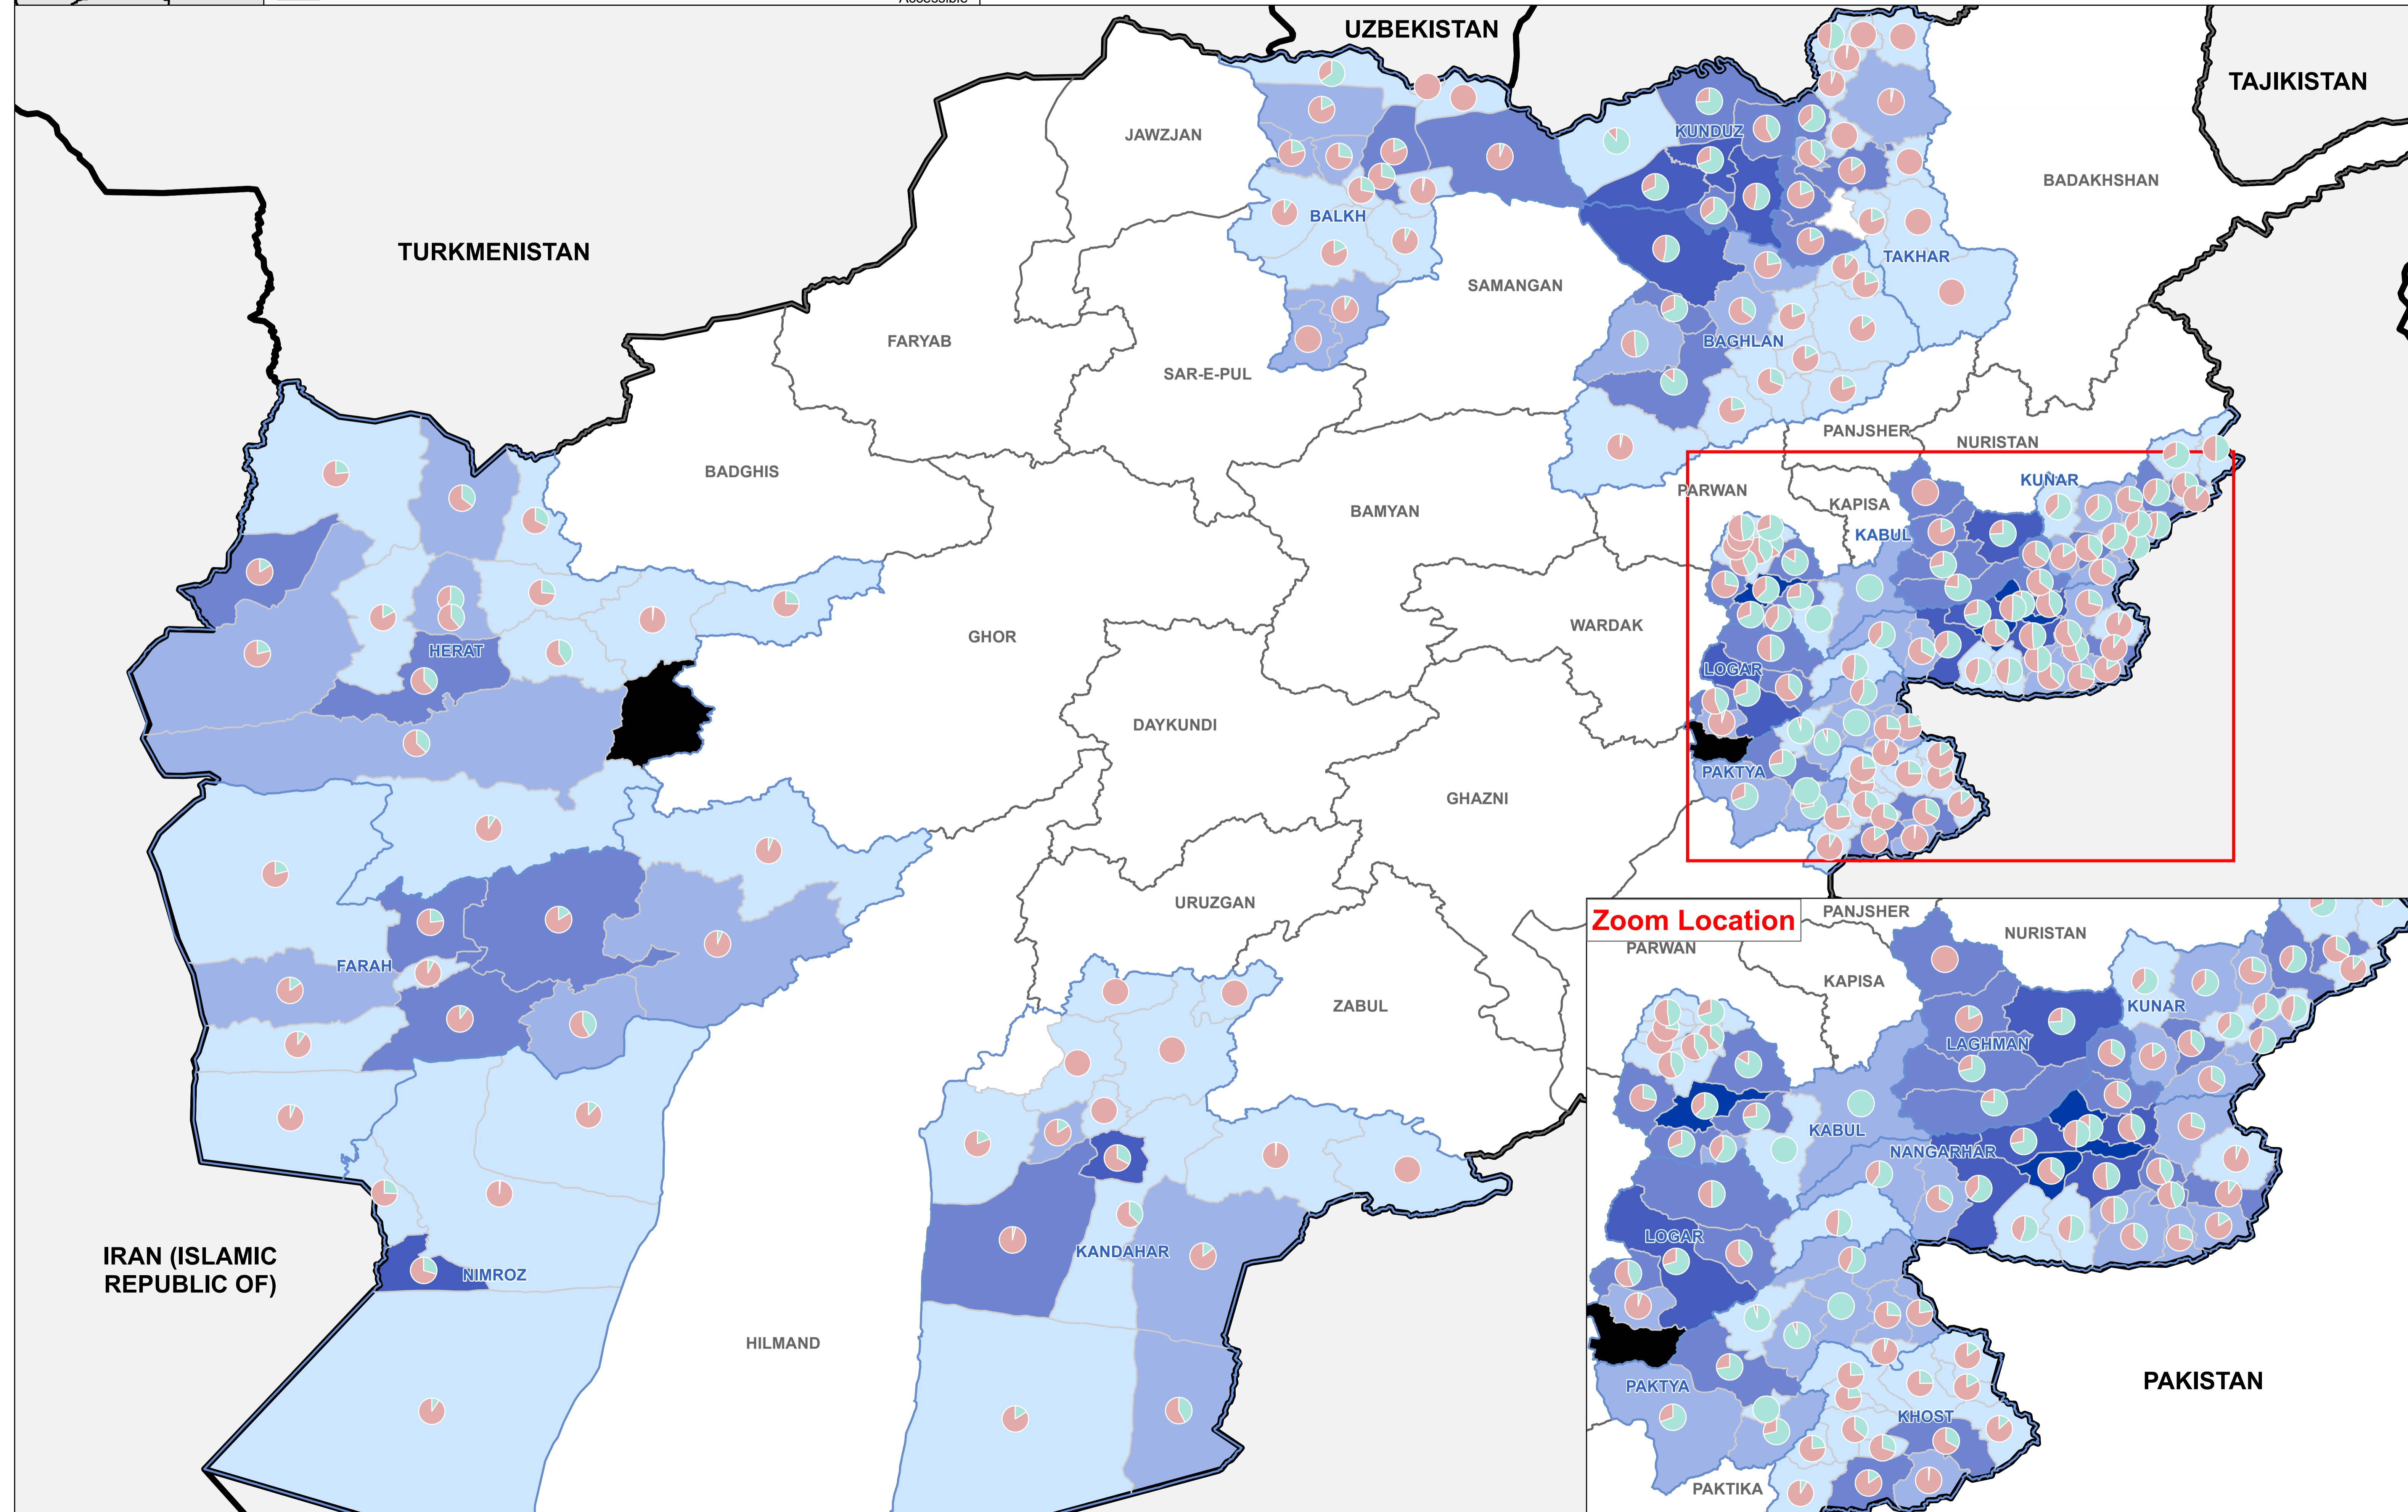

Returns PAK + IRN (Total)

Proportional Representation

AFGHANISTAN - DTM June 2018

Inflow | Returnees PAK + IRN (Status)

Country Overview: Afghanistan

1 cm = 17 km

1:1,700,757

Source Data : IOM, AGCHO, AIMS, CSO, OSM
Date map production : 26 Sep 2018
Disclaimer : This map is for illustration purposes only.
Names and boundaries on this map do not imply official endorsement or acceptance by IOM.

<https://afghanistan.iom.int/> - email : iomkabuldtmallusers@iom.int