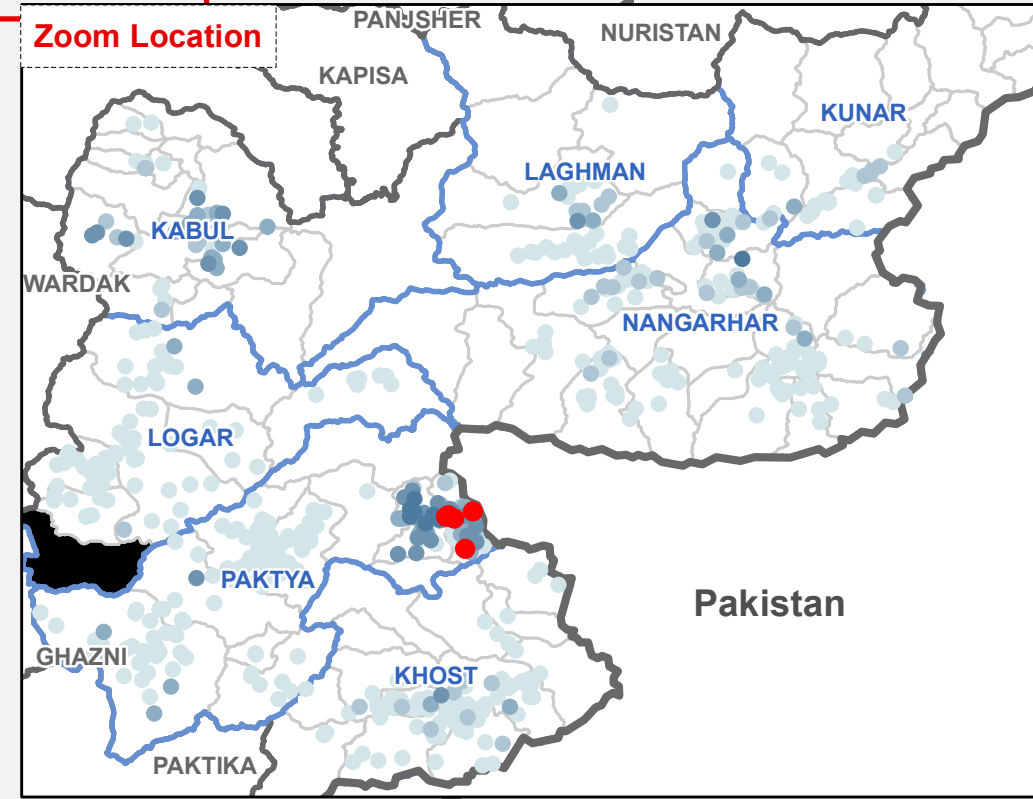

DTM AFGHANISTAN

Nomads Individuals | June 2018

Source Data: IOM, AGCHO, AIMS, OSM,
Date of map production: 26 June 2018
Disclaimer: This map is for illustration purposes only.
Names and boundaries on this map do not imply
official endorsement or acceptance by IOM.

<https://afghanistan.iom.int/> - email : iomkabuldtmallusers@iom.int

1 cm = 503 km

1:4,438,097

-  Countries
-  Province
-  Provinces Assessed By DTM
-  District
-  Not Accessible

Nomads Individuals

-  < 250
-  250 - 500
-  501 - 1,000
-  1,001 - 2,500
-  2,501 - 5,000
-  > 5,000

IRAN (ISLAMIC REPUBLIC OF)

PAKISTAN

INDIA

- Countries
- Province
- Provinces Assessed By DTM
- District
- Not Accessible

Refugee Families

- < 100
- 101 - 500
- 501 - 1,000
- 1,001 - 2,500
- 2,501 - 5,000
- > 5,000

DTM AFGHANISTAN

Refugee Individuals | June 2018

Source Data: IOM, AGCHO, AIMS, OSM,
 Date of map production: 26 Sep 2018
 Disclaimer: This map is for illustration purposes only.
 Names and boundaries on this map do not imply
 official endorsement or acceptance by IOM.