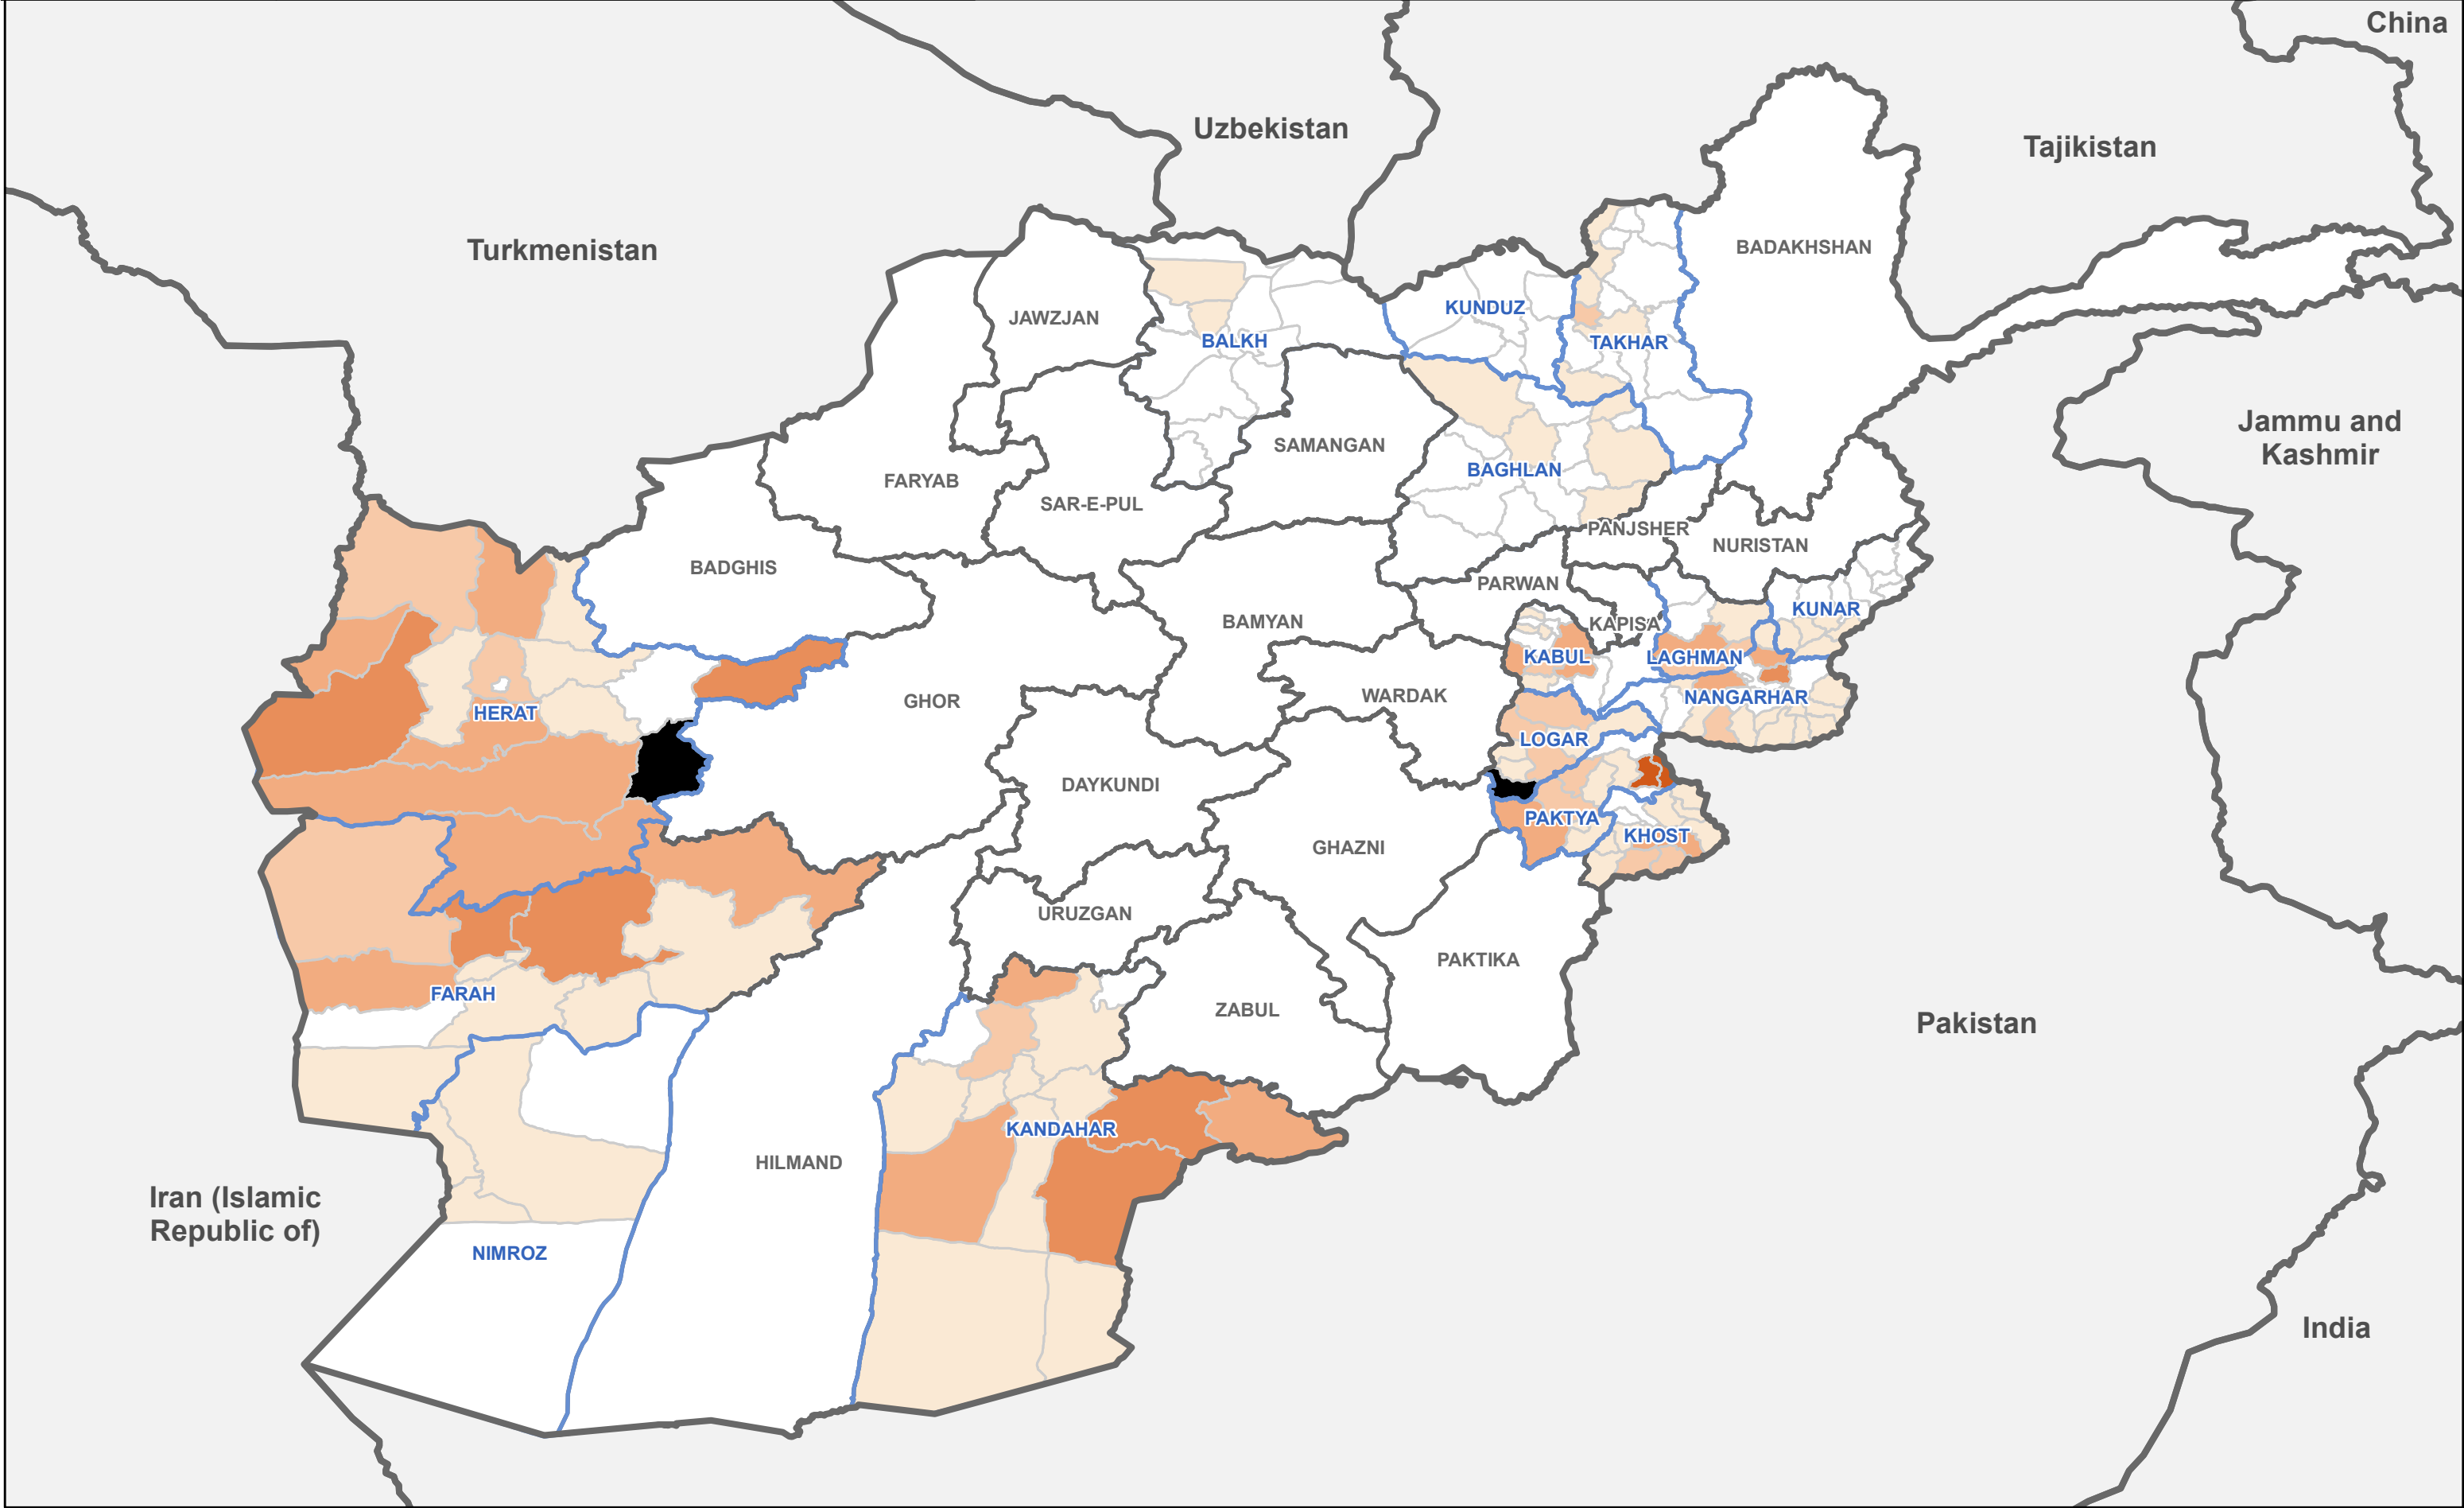

- Countries
- Province
- Provinces Assessed By DTM
- District
- Not Accessible

DTM AFGHANISTAN

Nomads Families | June 2018

Source Data: IOM, AGCHO, AIMS, OSM,
Date of map production: 26 Sep 2018
Disclaimer: This map is for illustration purposes only.
Names and boundaries on this map do not imply
official endorsement or acceptance by IOM.

<https://afghanistan.iom.int/> - email : iomkabuldtmallusers@iom.int

1 cm = 503 km

1:4,443,891