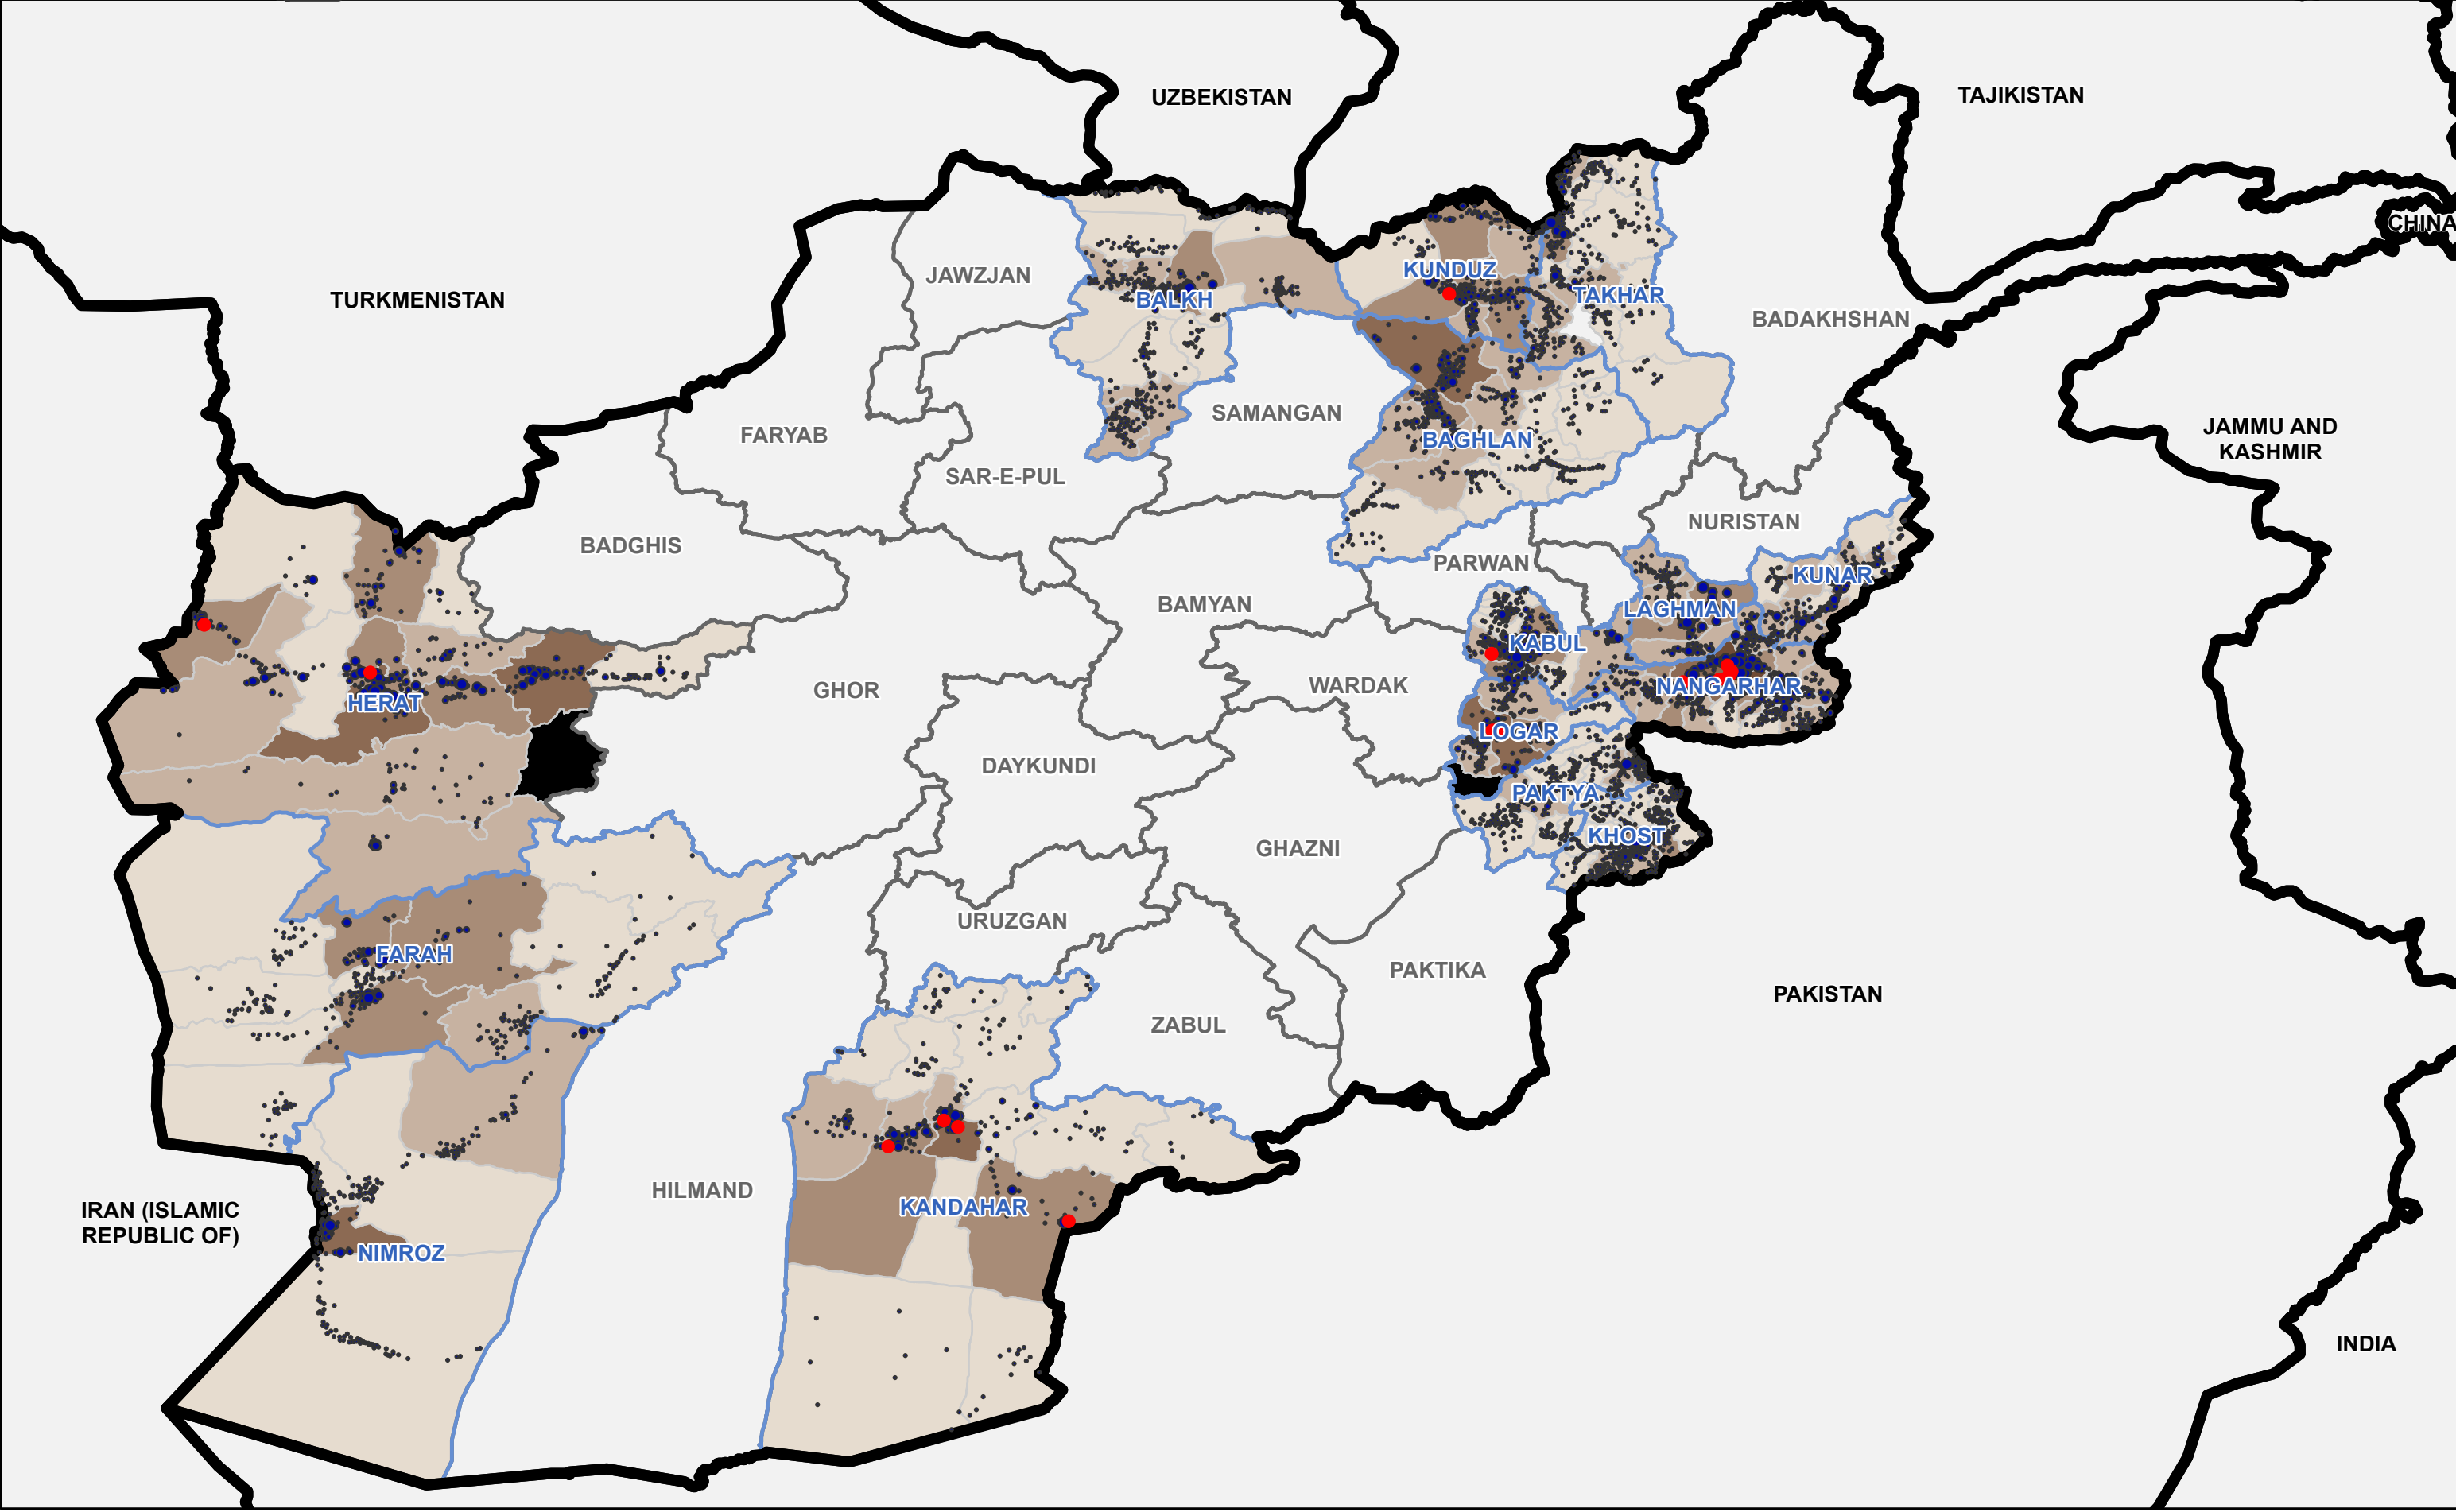

Total Inflow (Returnees + IDPs)

- Countries
- Province
- District
- Hard to Reach District
- Province of Interest
- Assessed Provinces

Total Inflow (Returnees + IDPs)

- < 250
- 251 - 1,000
- 1,001 - 2,500
- 2,501 - 5,000
- 5,001 - 10,000
- > 10,000

<https://afghanistan.iom.int/> - email : iomkabuldtmallusers@iom.int

DTM AFGHANISTAN
Total Inflow (Returnees+IDPs) | Overview
June 2018

Kilometers
 0 95 190 380

Source Data : IOM, AGCHO, AIMS, CSO, OSM
 Date map production : 18 Sep 2018
 Disclaimer : This map is for illustration purposes only.
 Names and boundaries on this map do not imply
 official endorsement or acceptance by IOM. IOM OIM
<https://afghanistan.iom.int/> - email : iomkabuldtmallusers@iom.int
 1 cm = 41 km 1:4,100,000

Total Inflow (Returnees+IDPs)

- Country
- Province
- Assessed Provinces
- District
- Not Accessible

DTM AFGHANISTAN

Total Inflow (Returnees+IDPs) | Overview June 2018

Source Data : IOM, AGCHO, AIMS, CSO, OSM
Date map production : 26 Sep 2018
Disclaimer : This map is for illustration purposes only.
Names and boundaries on this map do not imply
official endorsement or acceptance by IOM.

IRAN (ISLAMIC REPUBLIC OF)

PAKISTAN

INDIA

- Countries
- Province
- Provinces Assessed By DTM
- District
- Not Accessible

Refugee Families

- < 100
- 101 - 500
- 501 - 1,000
- 1,001 - 2,500
- 2,501 - 5,000
- > 5,000