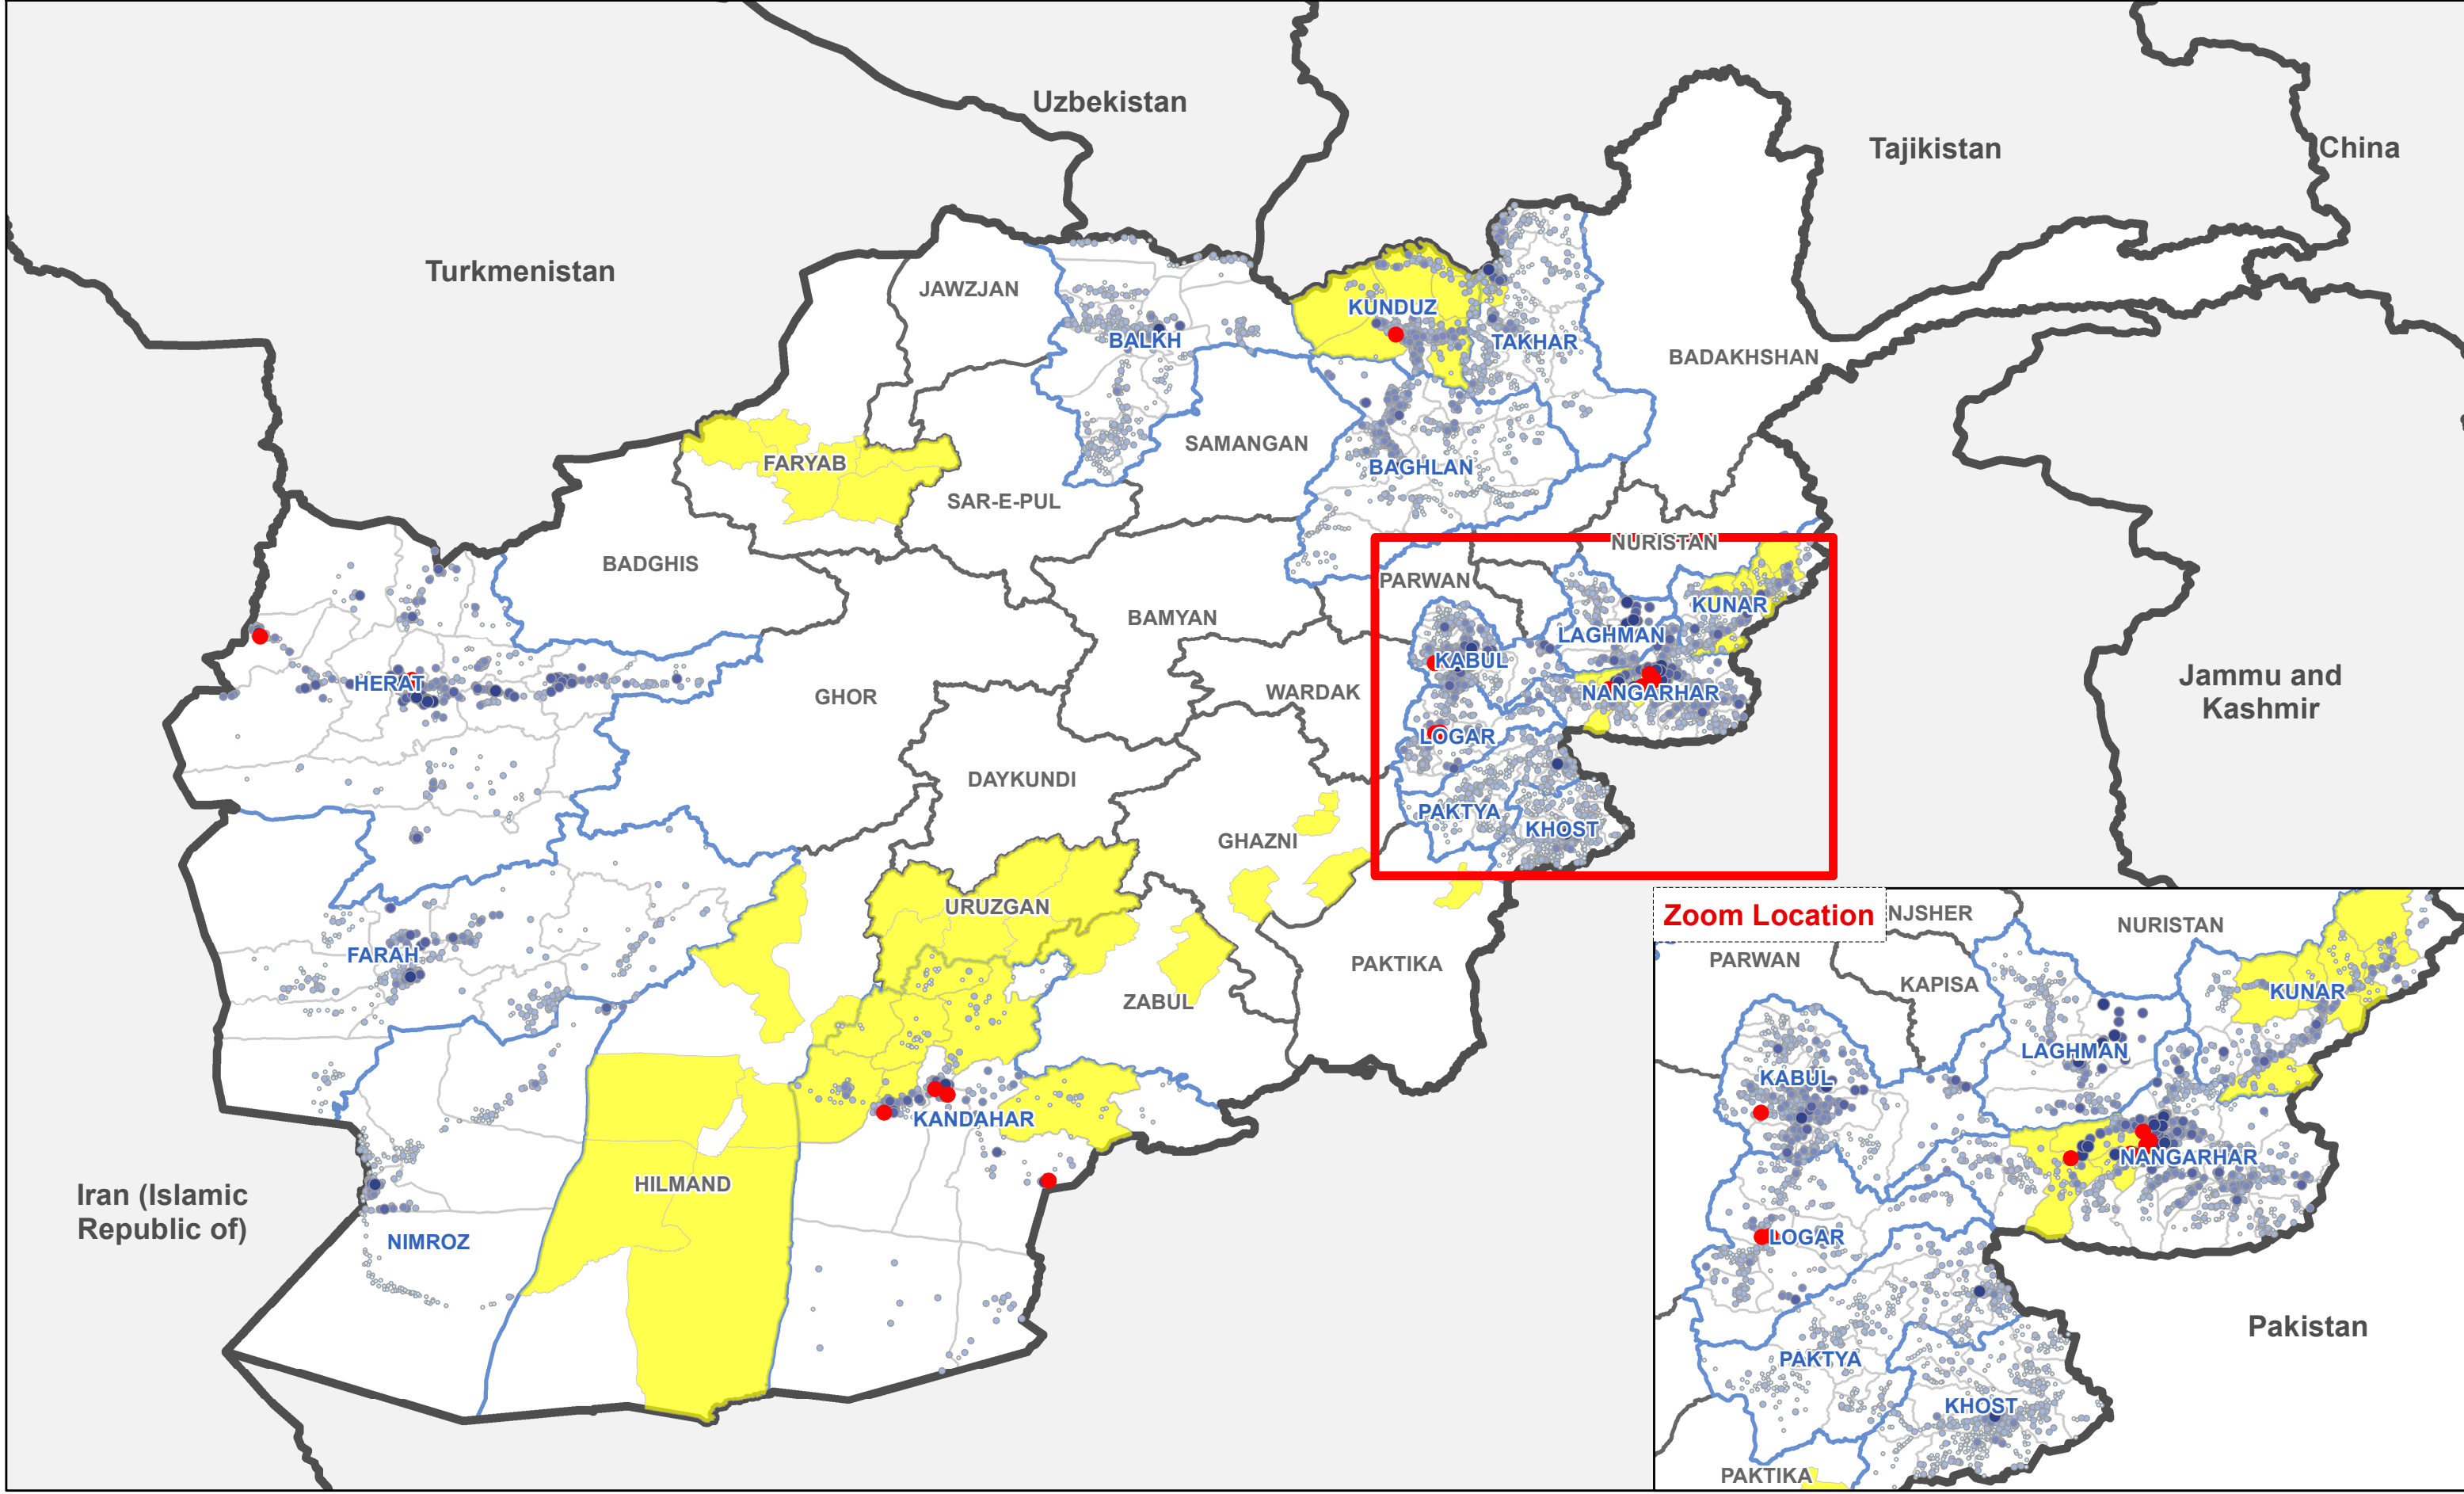

Total Inflow (Returnees + IDPs)

- Countries
- Province
- District
- Hard to Reach District
- Province of Interest
- Assessed Provinces

Total Inflow (Returnees + IDPs)

- < 250
- 251 - 1,000
- 1,001 - 2,500
- 2,501 - 5,000
- 5,001 - 10,000
- > 10,000

DTM AFGHANISTAN - June 2018

Baseline Mobility Assessment | Hard to Reach Districts |
Total Inflow | Country Overview

Source Data : IOM, REACH, AGCHO, AIMS, CSO, OSM
Date map production : 26 Sep 2018
Disclaimer : This map is for illustration purposes only.
Names and boundaries on this map do not imply official endorsement or acceptance by IOM.
<https://afghanistan.iom.int/> - email : iomkabuldtmallusers@iom.int

1 cm = 45 km 1:4,477,364