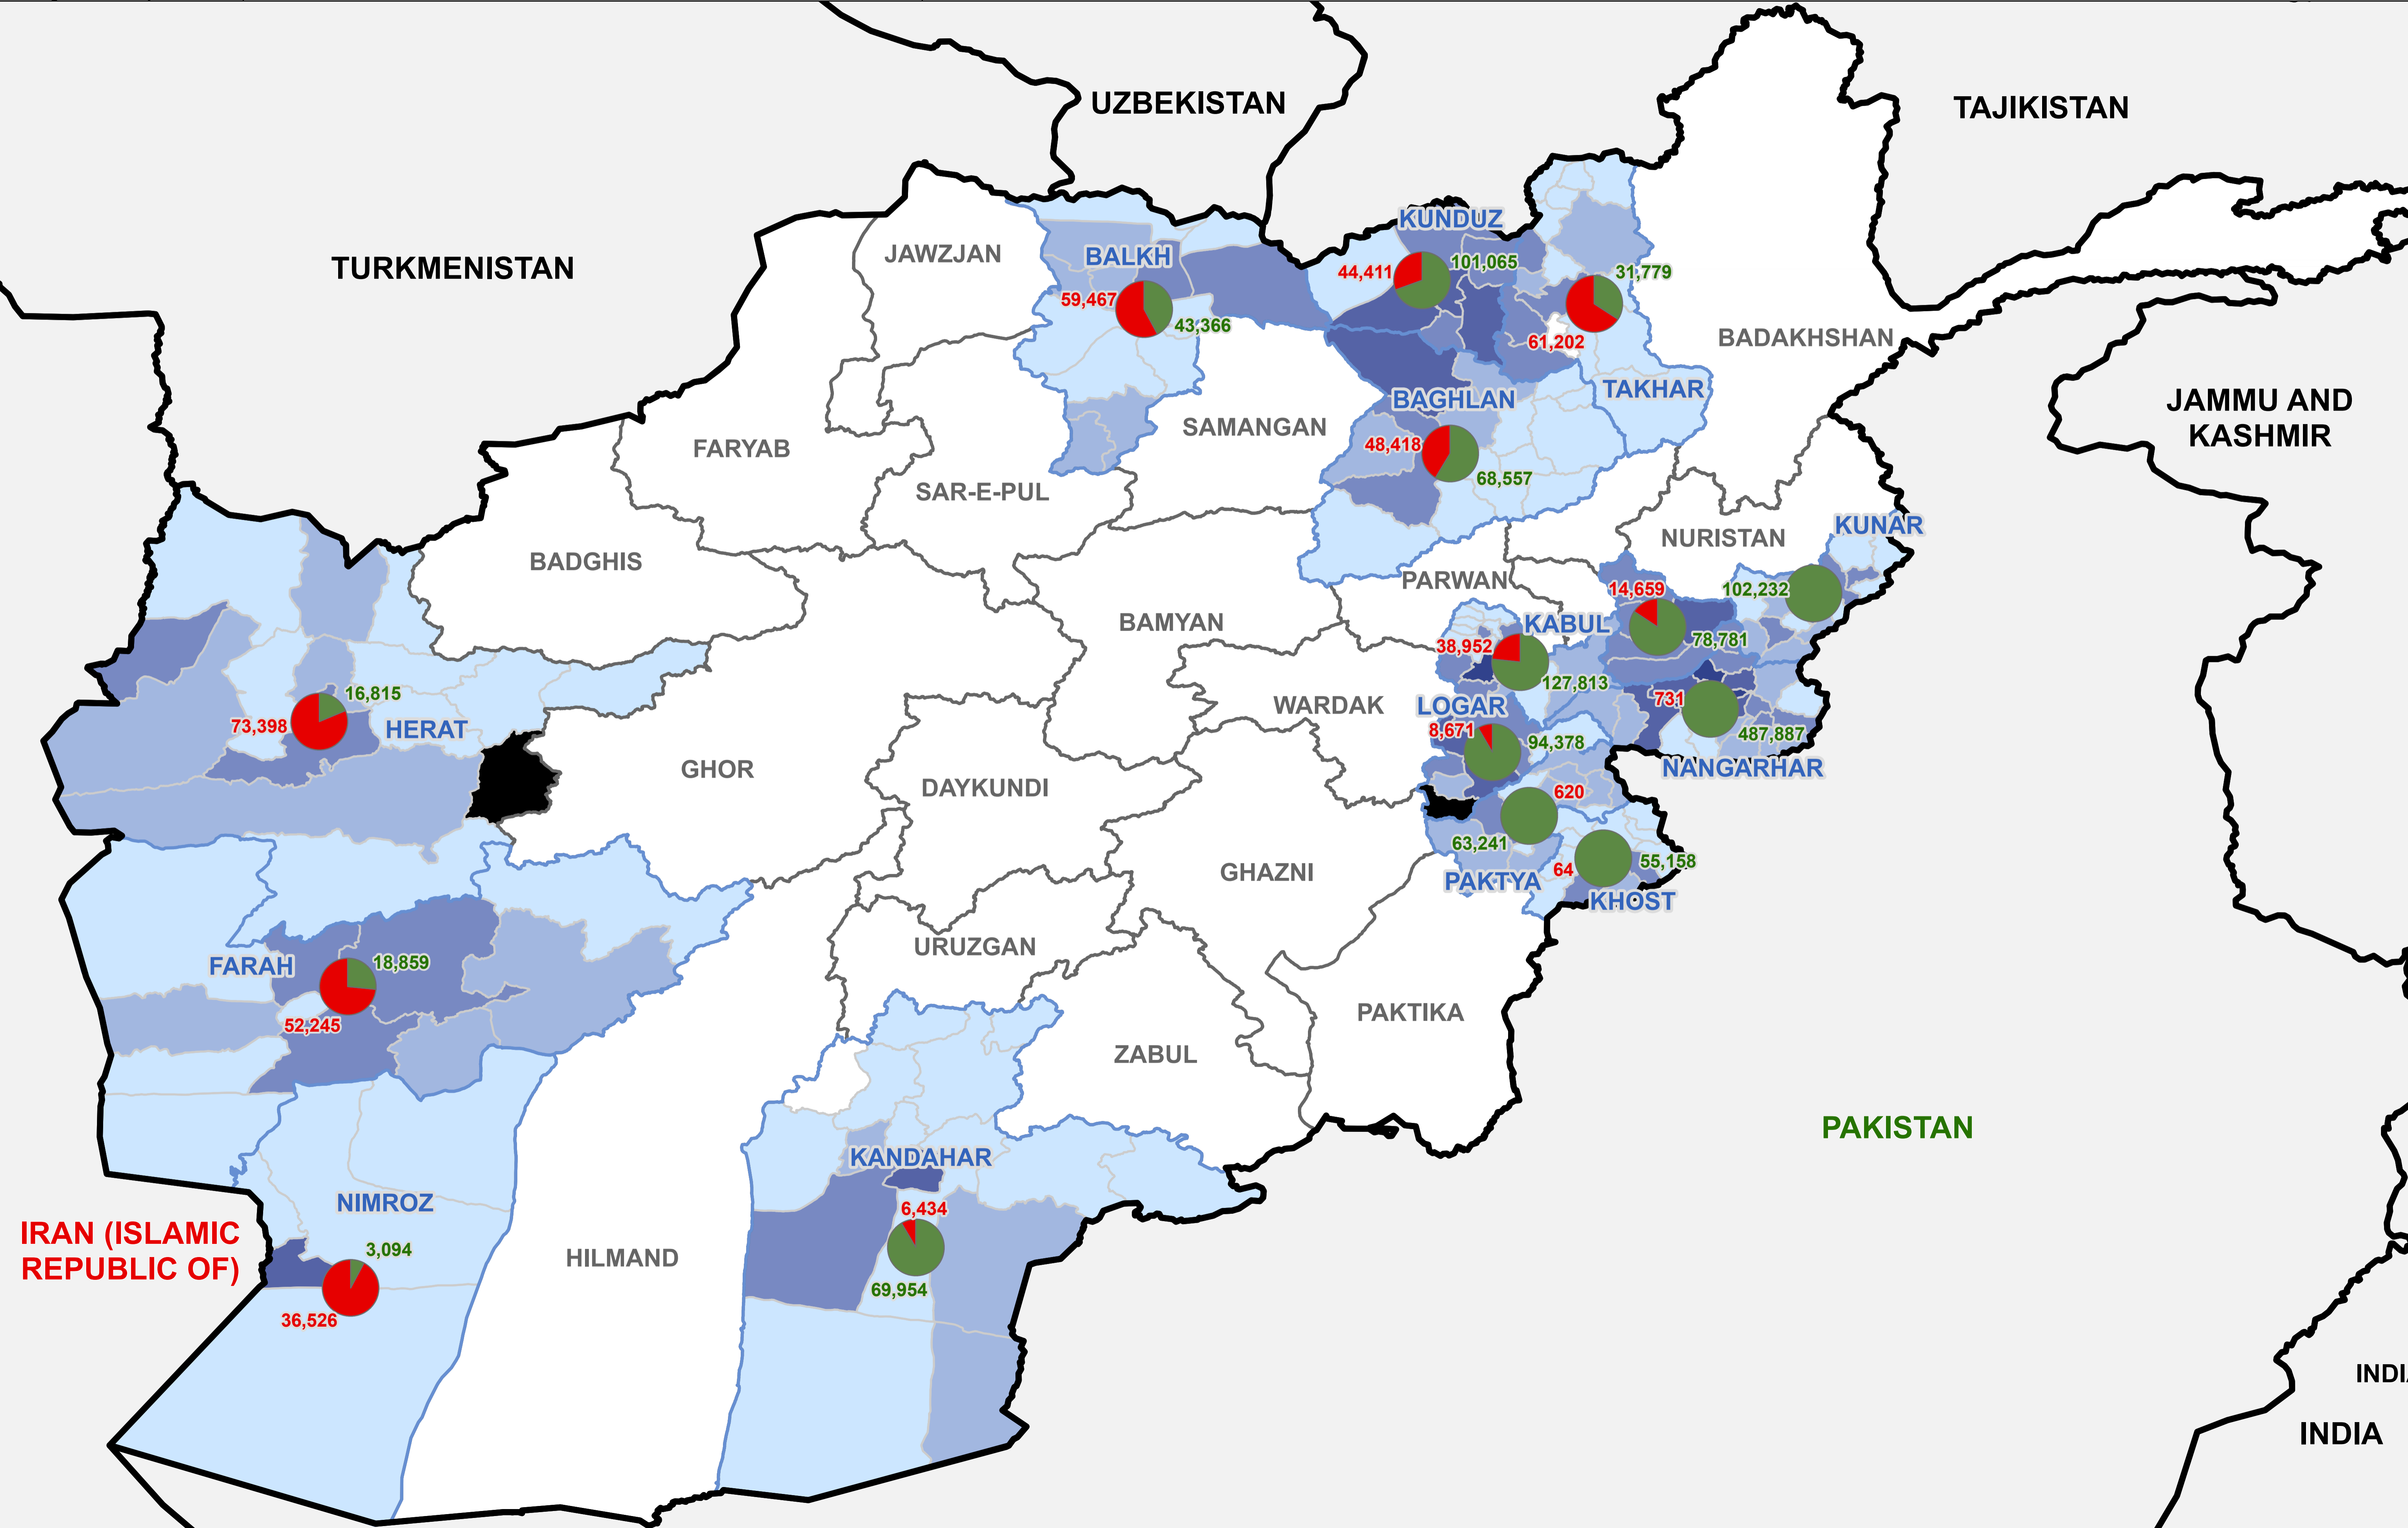

DTM AFGHANISTAN

Nomads Individuals | Seasonally | June 2018

Source Data: IOM, AGCHO, AIMS, OSM,
Date of map production: 26 Sep 2018
Disclaimer: This map is for illustration purposes only.
Names and boundaries on this map do not imply
official endorsement or acceptance by IOM.

Inflow | Returnees from Pakistan + Iran

June 2018

Source Data : IOM, AGCHO, AIMS, CSO, OSM
 Date map production : 18 Sep 2018
 Disclaimer : This map is for illustration purposes only. Names and boundaries on this map do not imply official endorsement or acceptance by IOM.
<https://afghanistan.iom.int/> - email : iomkabuldtmallusers@iom.int
 1 cm = 19 km 1:1,948,337

IRAN (ISLAMIC REPUBLIC OF)

PAKISTAN

INDIA

- Countries
- Province
- Provinces Assessed By DTM
- District
- Not Accessible

Refugee Families

- < 100
- 101 - 500
- 501 - 1,000
- 1,001 - 2,500
- 2,501 - 5,000
- > 5,000

DTM AFGHANISTAN

Refugee Families | June 2018

Source Data: IOM, AGCHO, AIMS, OSM,
 Date of map production: 26 Sep 2018
 Disclaimer: This map is for illustration purposes only.
 Names and boundaries on this map do not imply
 official endorsement or acceptance by IOM.