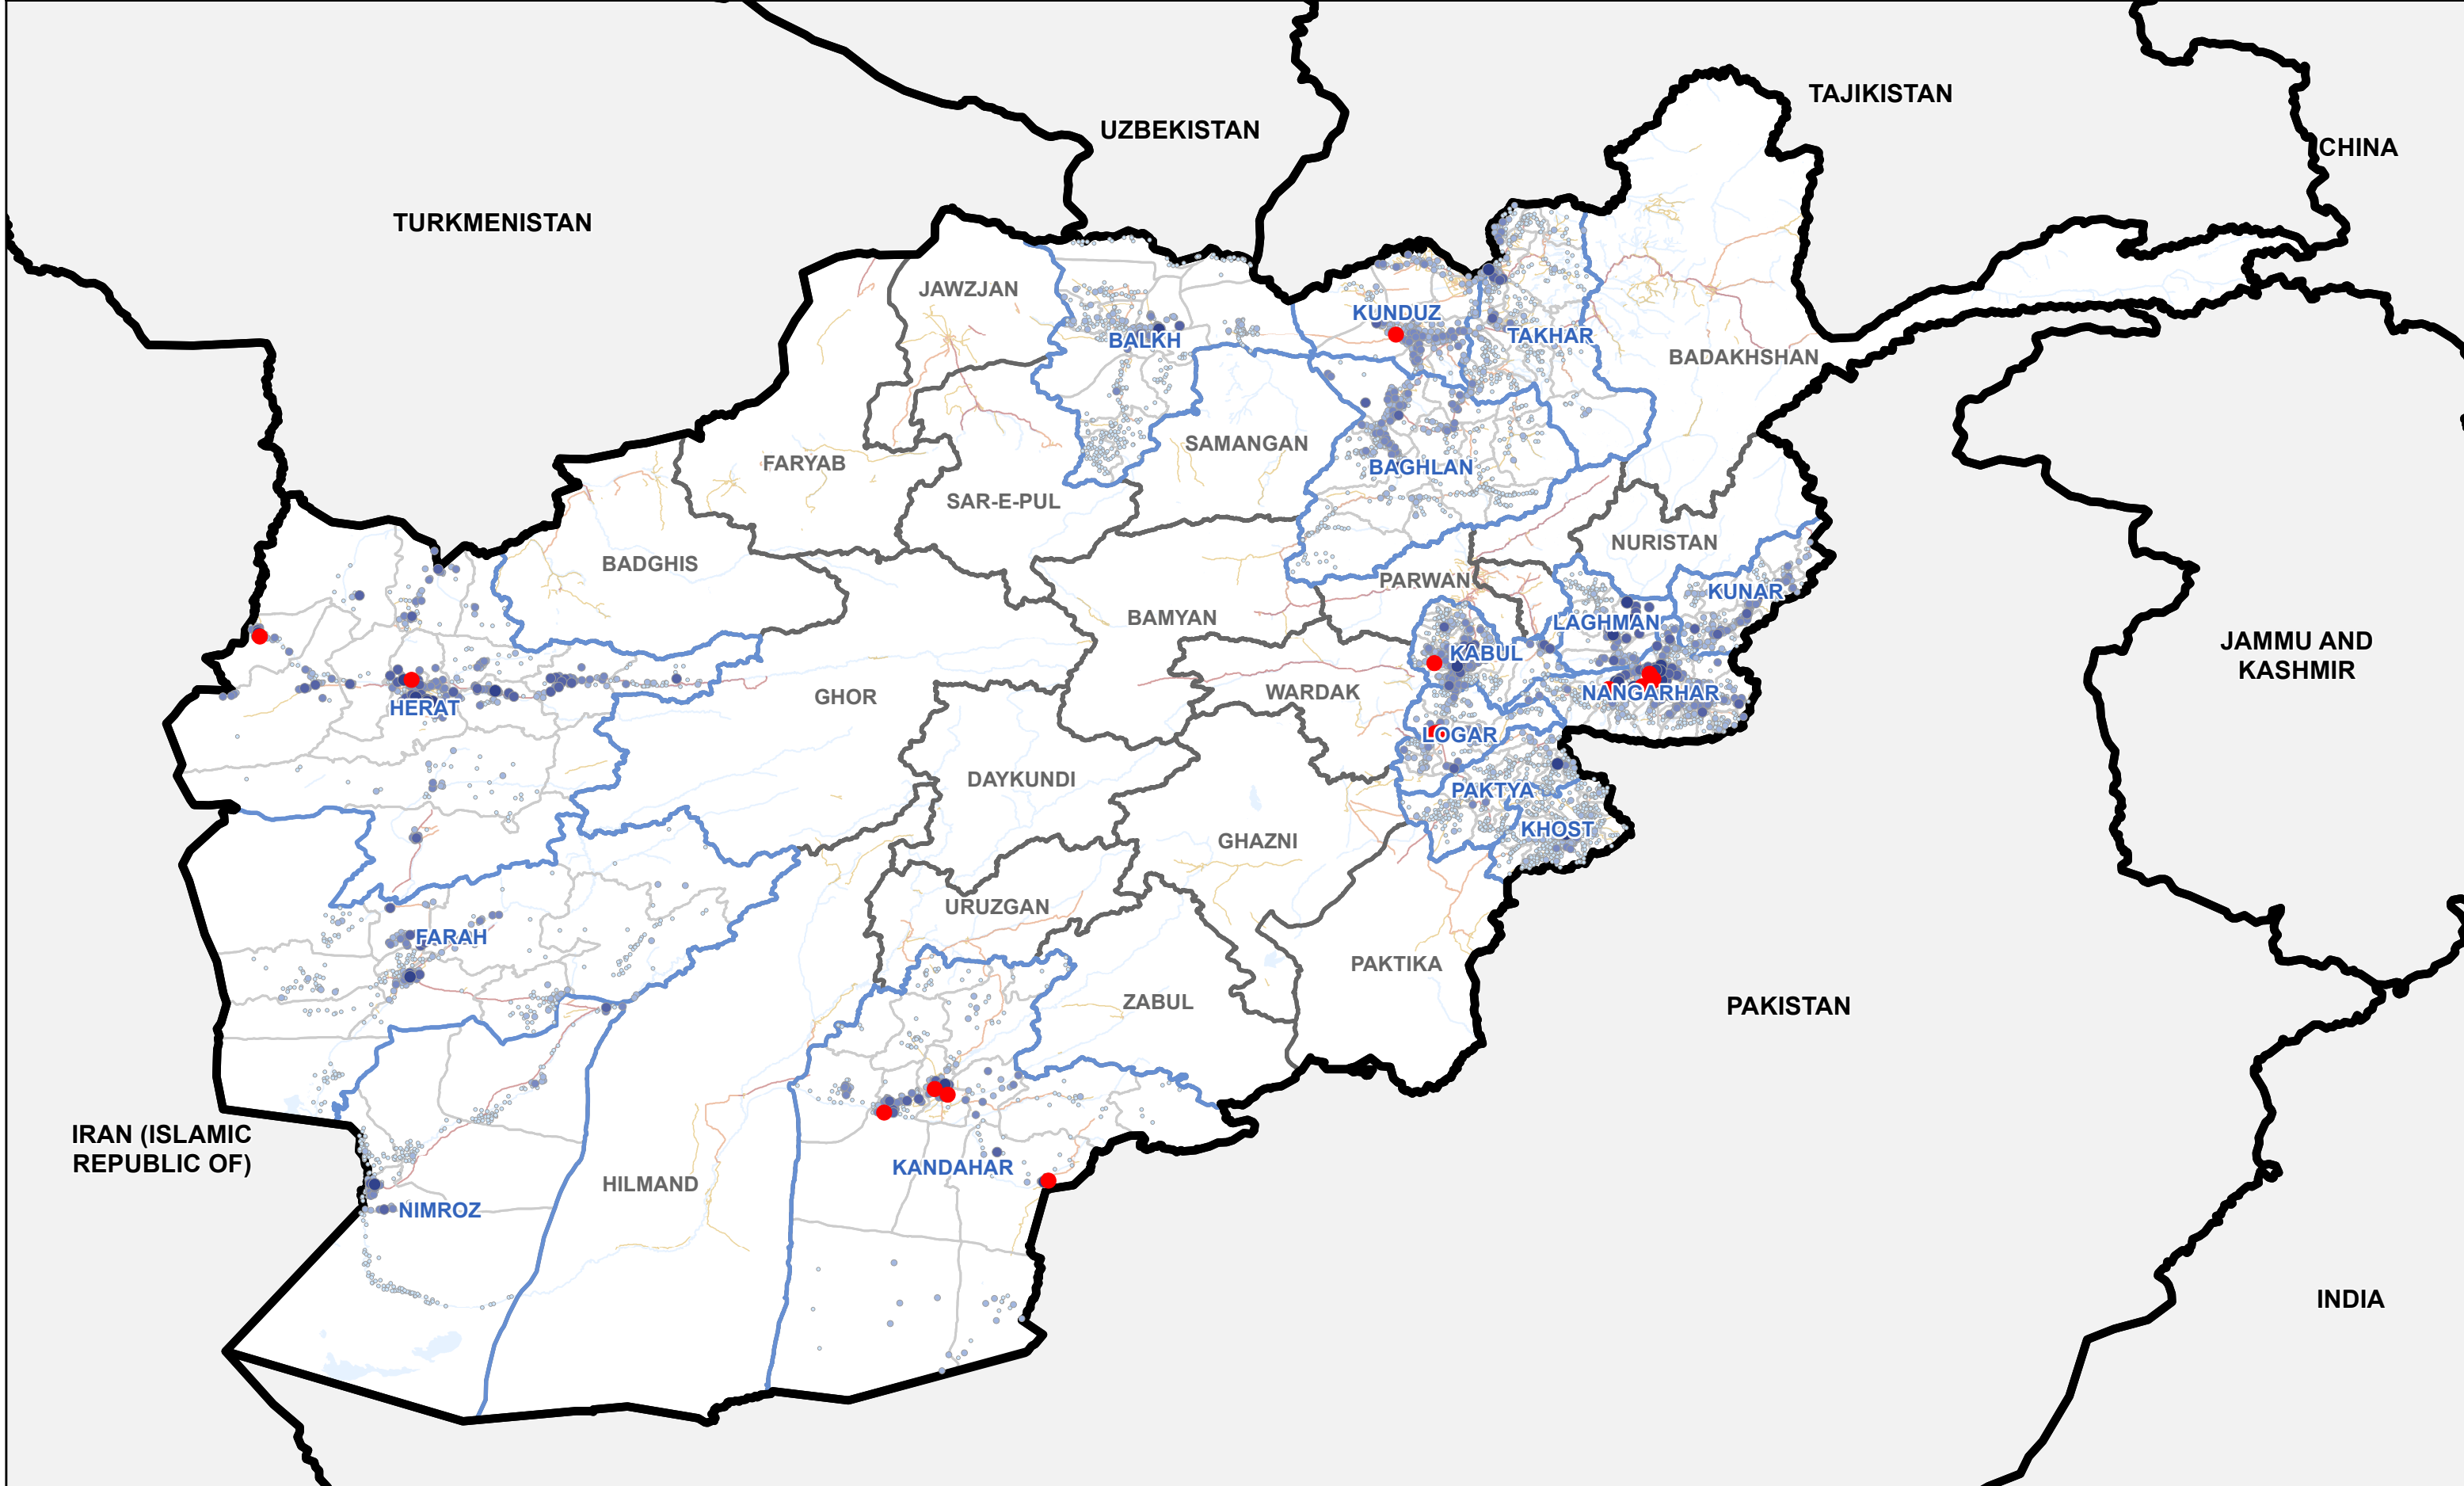

AFGHANISTAN - DTM June 2018

Baseline Mobility Assessment | Settlement Level | Total Inflow

Country Overview

1 cm = 45 km

1:4,477,000

<https://afghanistan.iom.int/> - email : iomkabuldtmallusers@iom.int

Source Data : IOM, AGCHO, AIMS, CSO, OSM
 Date map production : 23 Sep 2018
 Disclaimer : This map is for illustration purposes only.
 Names and boundaries on this map do not imply official endorsement or acceptance by IOM.

Total Inflow (Returnees + IDPs)

- Countries
- Province
- District
- Hard to Reach District
- Province of Interest
- Assessed Provinces

Total Inflow (Returnees + IDPs)

- < 250
- 251 - 1,000
- 1,001 - 2,500
- 2,501 - 5,000
- 5,001 - 10,000
- > 10,000

DTM AFGHANISTAN - June 2018

Baseline Mobility Assessment | Hard to Reach Districts |
Total Inflow | Country Overview

Source Data : IOM, REACH, AGCHO, AIMS, CSO, OSM
Date map production : 26 Sep 2018
Disclaimer : This map is for illustration purposes only.
Names and boundaries on this map do not imply official endorsement or acceptance by IOM.
<https://afghanistan.iom.int/> - email : iomkabuldtmallusers@iom.int

IRAN (ISLAMIC REPUBLIC OF)

PAKISTAN

INDIA

- Countries
- Province
- Provinces Assessed By DTM
- District
- Not Accessible

Refugee Families

- < 100
- 101 - 500
- 501 - 1,000
- 1,001 - 2,500
- 2,501 - 5,000
- > 5,000