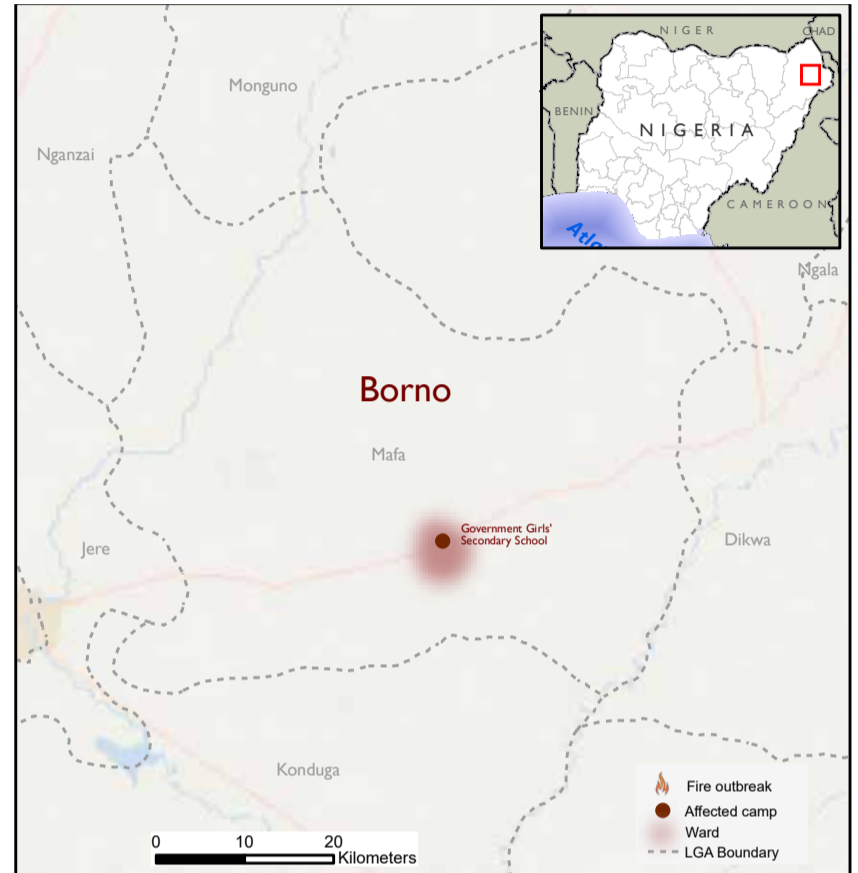

**1,260**  
Individuals affected

**201**  
Damaged Shelters

**Trigger:**

Picture showing damaged shelters after the fire outbreak © IOM 2024

**Overview**

On 04 February 2024, a fire broke out in Government Girls Secondary School Camp, Mafa, Mafa Local Government Area (LGA) in Borno State. The fire damaged and destroyed shelters and belongings of several IDP household. There were no reported injuries or fatalities.

The fire impacted 12 emergency shelters, affecting 1,260 individuals in 201 households. The affected individuals included 712 children, 622 women and 638 men.

**Needs\***

Of all the needs identified, shelter is the most prevalent. Other needs included NFI (non-food items).

\*Multiple Choices Selected

Fig. 1. Most needed assistance

Map 1. Map showing locations affected by the fire outbreak

This map is for illustration purposes only. The boundaries and names shown, and the designations used on this map do not imply official endorsement or acceptance by the International Organization for Migration.