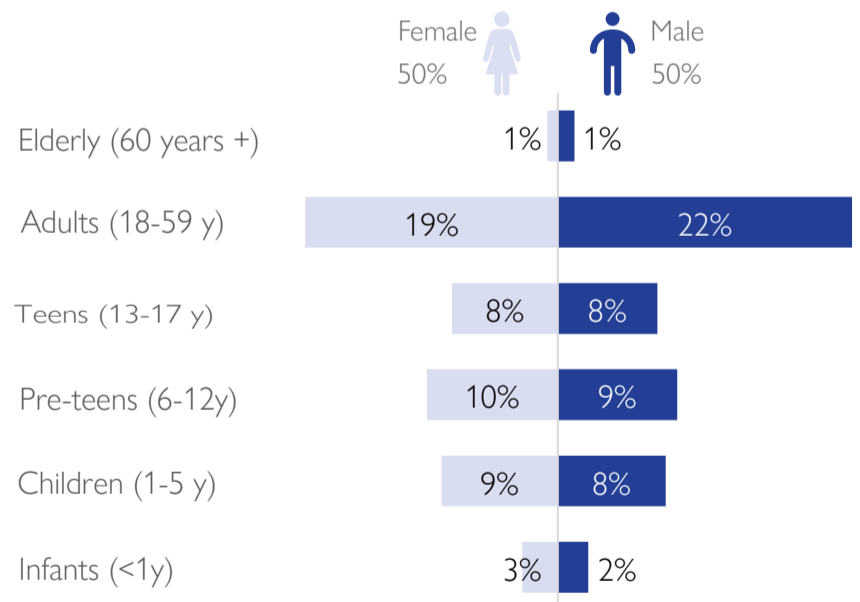

The fire impacted 12 emergency shelters, affecting 1,260 individuals in 201 households. The affected individuals included 712 children, 622 women and 638 men.

**Needs\***

Of all the needs identified, shelter is the most prevalent. Other needs included NFI (non-food items).

\*Multiple Choices Selected

Fig. 1. Most needed assistance

Map 1. Map showing locations affected by the fire outbreak

This map is for illustration purposes only. The boundaries and names shown, and the designations used on this map do not imply official endorsement or acceptance by the International Organization for Migration.