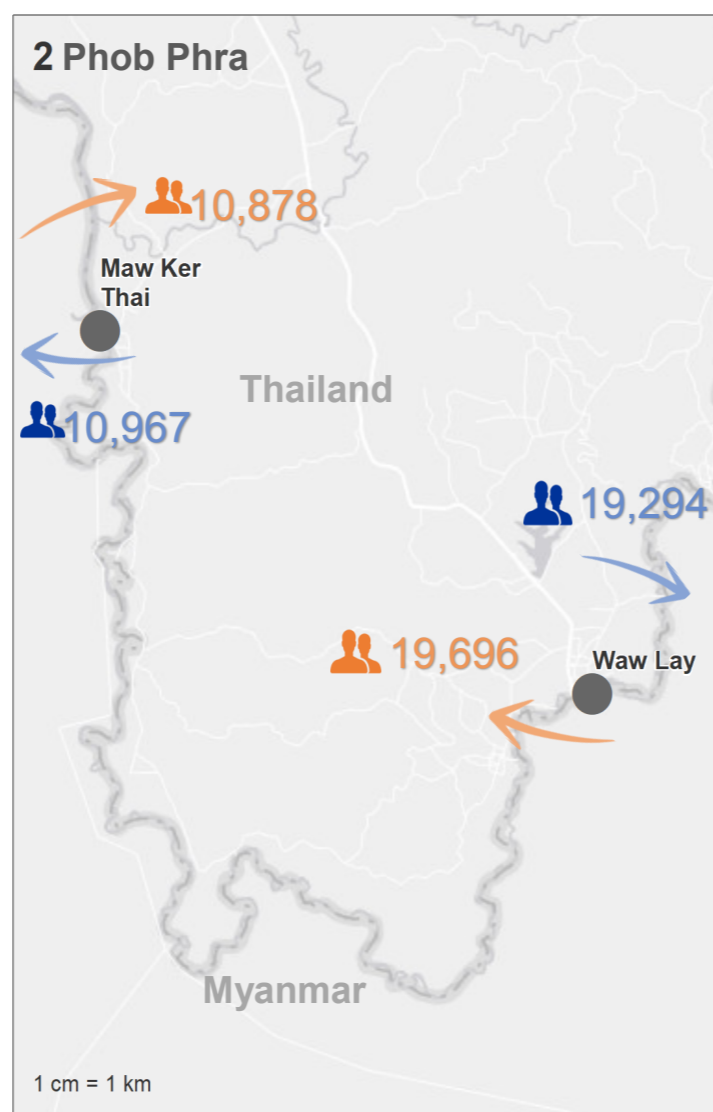

OVERVIEW | SEPTEMBER 2018

 **150,492** Overall movements tracked by IOM Flow Monitoring Points (FMPs) of Myanmar nationals between Thailand and Myanmar in Mae Sot and Phob Phra districts during September 2018

Cross Border Movement Border Crossing Points

Border Crossing Point

- Official → Inflow
- Unofficial ← Outflow

Data Source : Government of Thailand, ESRI, HERE, Garmin, IOM, OpenStreetMap

This map is for illustration purposes only. Names and boundaries on these maps do not imply official endorsement or acceptance by IOM.

The total number of movements at the 4 DTM Flow Monitoring Points (FMPs) consist of:

Monthly Trend of In-/and Outflows

¹The data of the official crossing point (Friendship Bridge) was provided by the Immigration Bureau of Thailand in Tak Province