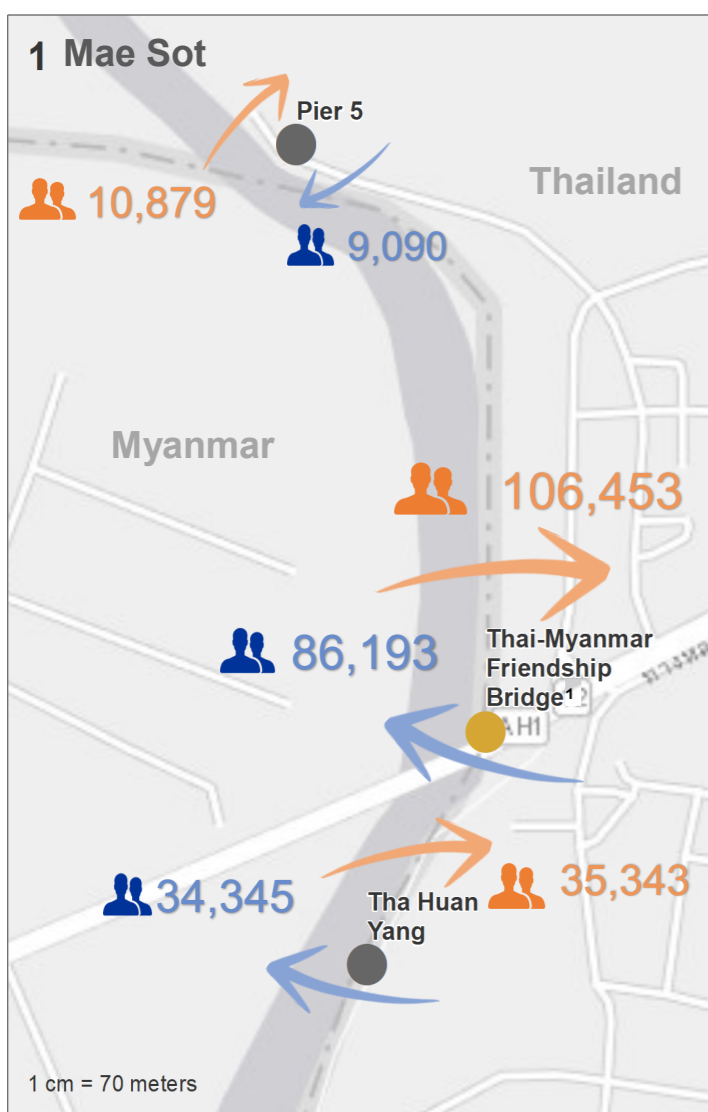

OVERVIEW | SEPTEMBER 2018

 **150,492** Overall movements tracked by IOM Flow Monitoring Points (FMPs) of Myanmar nationals between Thailand and Myanmar in Mae Sot and Phob Phra districts during September 2018

Cross Border Movement Border Crossing Points

Border Crossing Point

- Official → Inflow
- Unofficial ← Outflow

Data Source : Government of Thailand, ESRI, HERE, Garmin, IOM, OpenStreetMap

This map is for illustration purposes only. Names and boundaries on these maps do not imply official endorsement or acceptance by IOM.

The total number of movements at the 4 DTM Flow Monitoring Points (FMPs) consist of:

Monthly Trend of In-/and Outflows

¹The data of the official crossing point (Friendship Bridge) was provided by the Immigration Bureau of Thailand in Tak Province