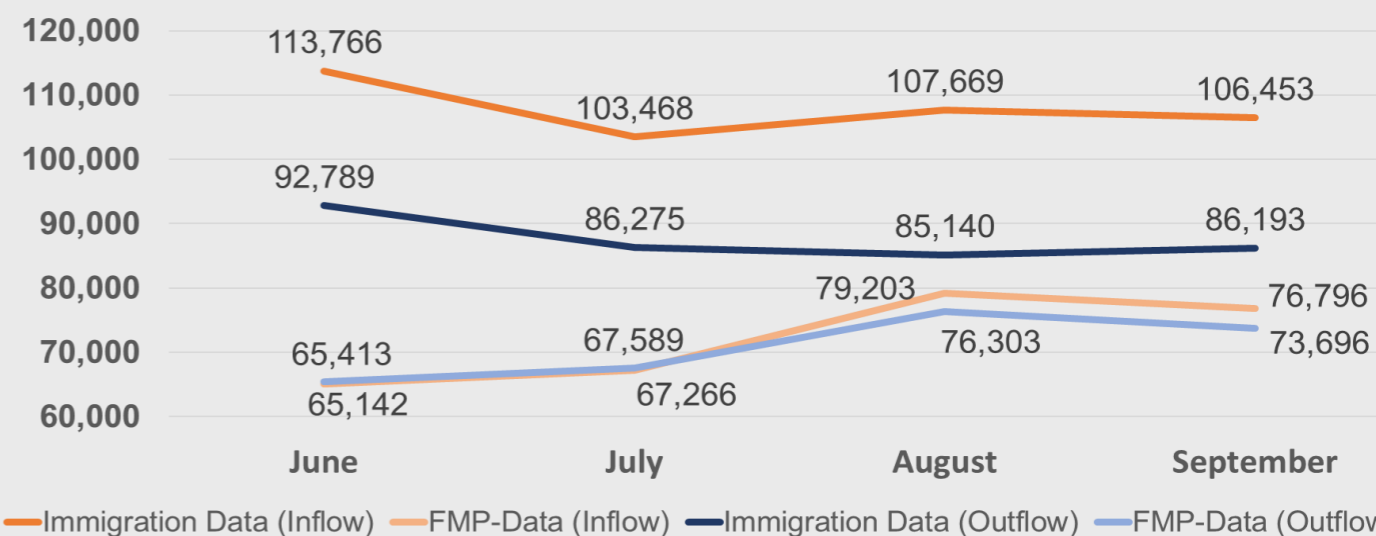

OVERVIEW | SEPTEMBER 2018

 **150,492** Overall movements tracked by IOM Flow Monitoring Points (FMPs) of Myanmar nationals between Thailand and Myanmar in Mae Sot and Phob Phra districts during September 2018

Cross Border Movement Border Crossing Points

Border Crossing Point

- Official → Inflow
- Unofficial ← Outflow

Data Source : Government of Thailand, ESRI, HERE, Garmin, IOM, OpenStreetMap

This map is for illustration purposes only. Names and boundaries on these maps do not imply official endorsement or acceptance by IOM.

The total number of movements at the 4 DTM Flow Monitoring Points (FMPs) consist of:

Monthly Trend of In-/and Outflows

¹The data of the official crossing point (Friendship Bridge) was provided by the Immigration Bureau of Thailand in Tak Province