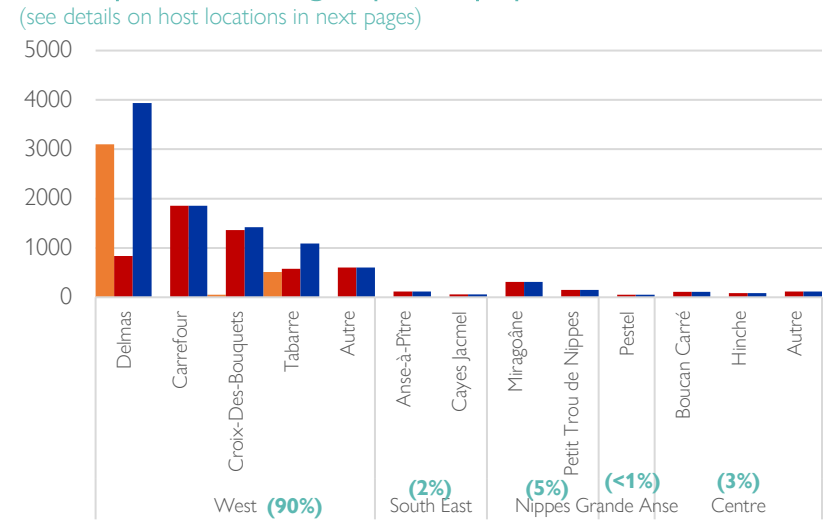

Municipalities hosting displaced populations