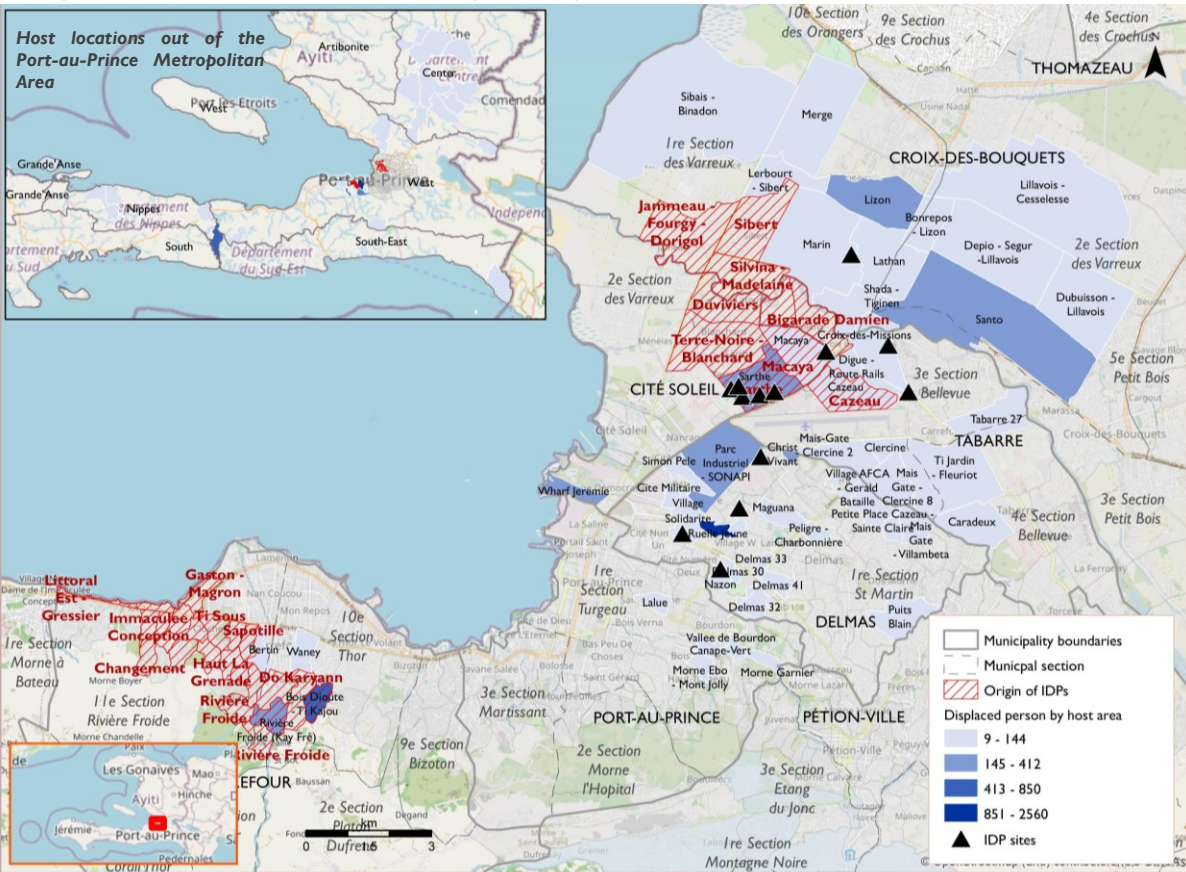

This information was collected following various armed attacks that occurred in several neighborhoods of the capital since 5 February, in the municipalities of Carrefour, Cité Soleil and Tabarre. This report is an update of the [one published on 11 February](#) and other updates will be published depending on the evolution of displacement. A total of 9,901 people have been displaced following these attacks, including 7,261 following attacks in neighborhoods bordering the municipalities of Cité Soleil and Tabarre as well as 2,640 following those in the municipality of Carrefour. Most of these people (90%) took refuge in areas located in the West district and the rest left for provinces, notably towards Nippes (5%) and Center (3%). The majority (63%) took refuge with host families and 37% in 13 sites (all located in the Port-au-Prince Metropolitan Area, in the West district), including 3 sites which already existed before these incidents and 10 newly created.

Origins and host locations of displaced persons

This map is for illustration purposes only. The depiction and use of boundaries, geographic names and related data shown on maps and included in this report are not warranted to be error free nor do they imply judgment on the legal status of any territory, or any endorsement or acceptance of such boundaries by IOM.

Displacement following attacks in areas bordering Cité Soleil and Tabarre (2)

1,678 Displaced households **7,261** Displaced individuals

*The "Neighborhood" level is only available in areas located in the Port-au-Prince Metropolitan Area

Displacement following attacks in areas bordering Cité Soleil and Tabarre (3)

1,678 Displaced households **7,261** Displaced individuals

*The “Neighborhood” level is only available in areas located in the Port-au-Prince Metropolitan Area