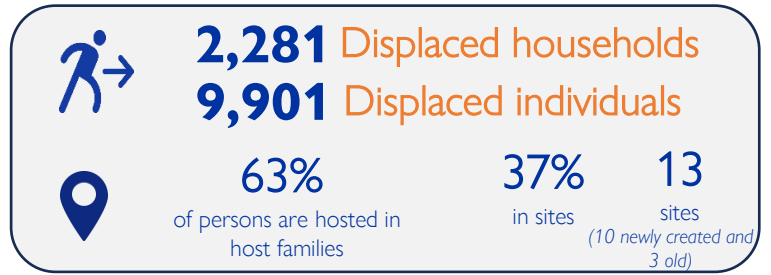

Demography