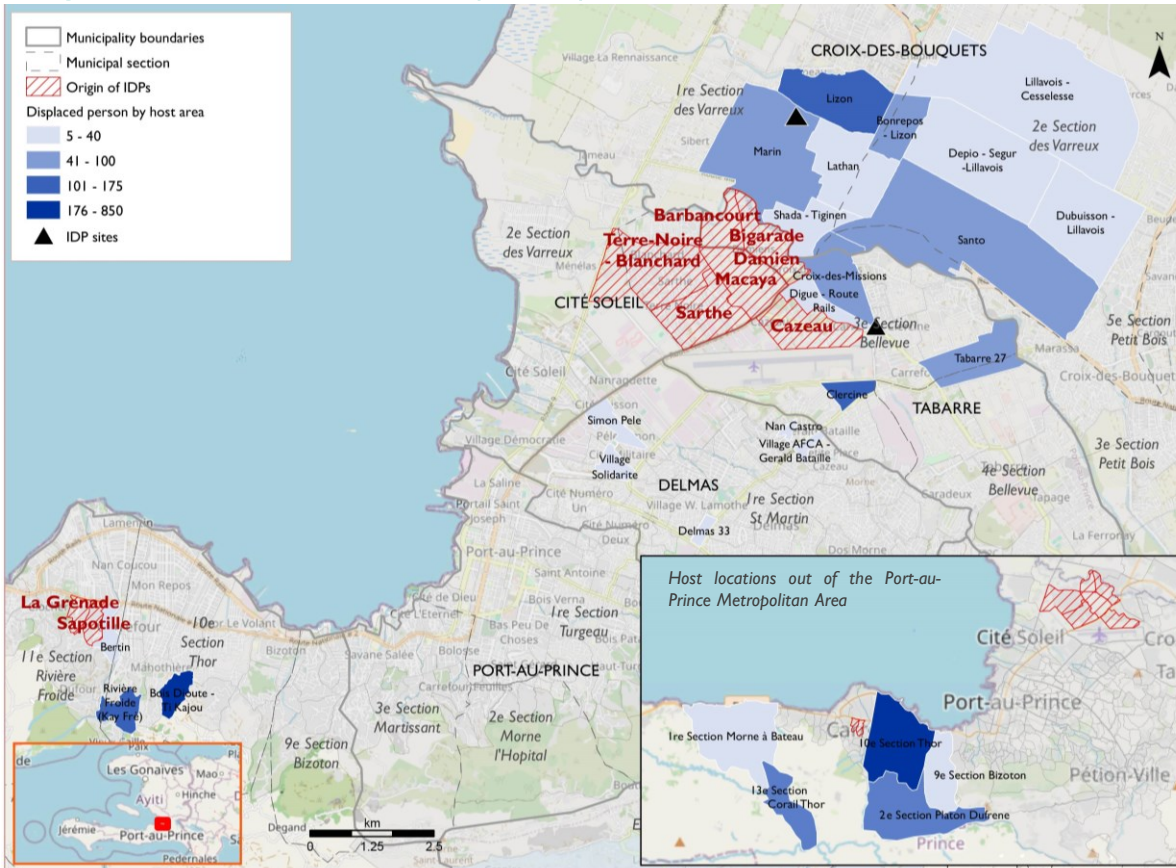

This map is for illustration purposes only. The depiction and use of boundaries, geographic names and related data shown on maps and included in this report are not warranted to be error free nor do they imply judgment on the legal status of any territory, or any endorsement or acceptance of such boundaries by IOM.

This information was collected following various armed attacks that occurred in several neighborhoods of the capital since 05 February, in the municipalities of Carrefour, Cité Soleil and Tabarre. A total of 2,686 people have been displaced following these attacks, including 1,819 following attacks in the municipality of Carrefour and 867 following those in neighborhoods bordering the municipalities of Cité Soleil and Tabarre. The majority of displaced populations (94%) took refuge with host families and 6% in two sites (100 people at the Place Clercine site, in the municipality of Tabarre, which already existed before these incidents and 380 people were already accommodated there. Thus, around 480 people are now at this site. In addition, 54 people have taken refuge in a newly created site in the Ramoth de Marin school in the municipality of Croix-Des-Bouquets).

Origins and host locations of displaced persons