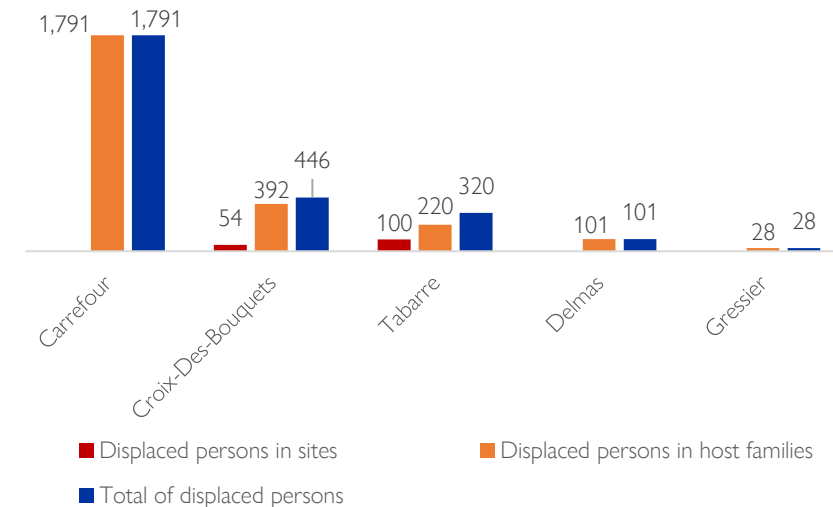

This information was collected following various armed attacks that occurred in several neighborhoods of the capital since 05 February, in the municipalities of Carrefour, Cité Soleil and Tabarre. A total of 2,686 people have been displaced following these attacks, including 1,819 following attacks in the municipality of Carrefour and 867 following those in neighborhoods bordering the municipalities of Cité Soleil and Tabarre. The majority of displaced populations (94%) took refuge with host families and 6% in two sites (100 people at the Place Clercine site, in the municipality of Tabarre, which already existed before these incidents and 380 people were already accommodated there. Thus, around 480 people are now at this site. In addition, 54 people have taken refuge in a newly created site in the Ramoth de Marin school in the municipality of Croix-Des-Bouquets).

Origins and host locations of displaced persons

Demography

Municipalities hosting displaced populations