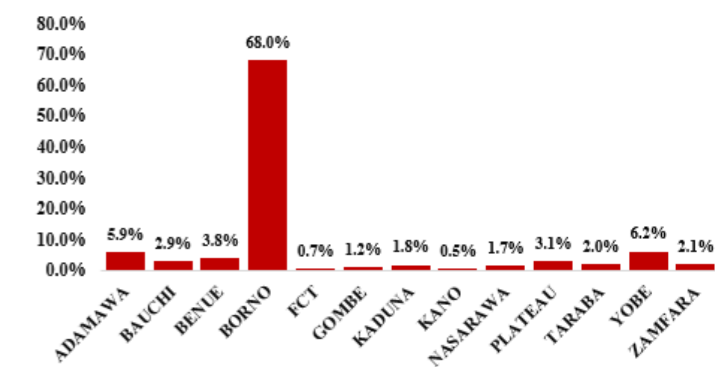

NIGERIA

ROUND VIII BASELINE ASSESSMENT

AS OF FEBRUARY 2016

2,241,484 IDPs

334,608 Households

DEMOGRAPHICS

LOCATION OF DISPLACEMENT

LGA: Local Government Areas