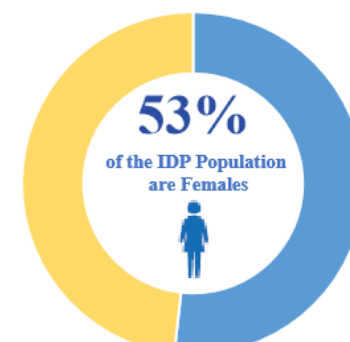

NIGERIA

ROUND VIII BASELINE ASSESSMENT

AS OF FEBRUARY 2016

2,241,484 IDPs

334,608 Households

DEMOGRAPHICS

LOCATION OF DISPLACEMENT

LGA: Local Government Areas