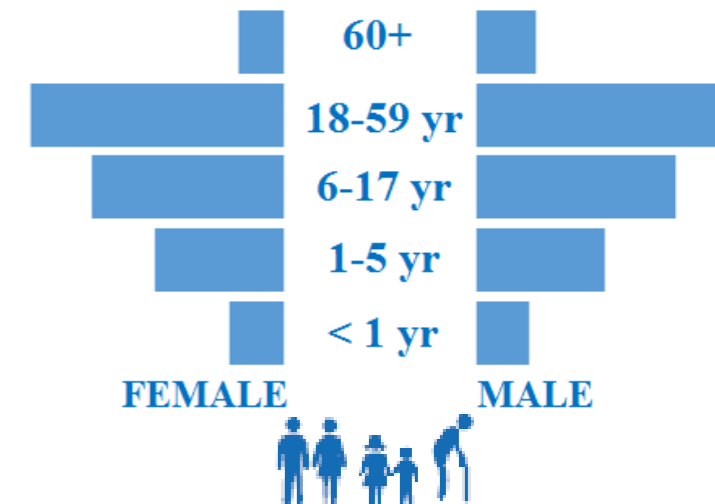

NIGERIA

ROUND VIII BASELINE ASSESSMENT

AS OF FEBRUARY 2016

2,241,484 IDPs

334,608 Households

DEMOGRAPHICS

LOCATION OF DISPLACEMENT

LGA: Local Government Areas