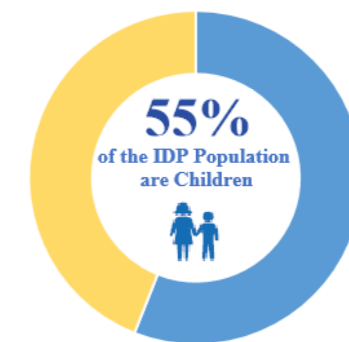

NIGERIA

ROUND VIII BASELINE ASSESSMENT

AS OF FEBRUARY 2016

2,241,484 IDPs

334,608 Households

DEMOGRAPHICS

LOCATION OF DISPLACEMENT

LGA: Local Government Areas