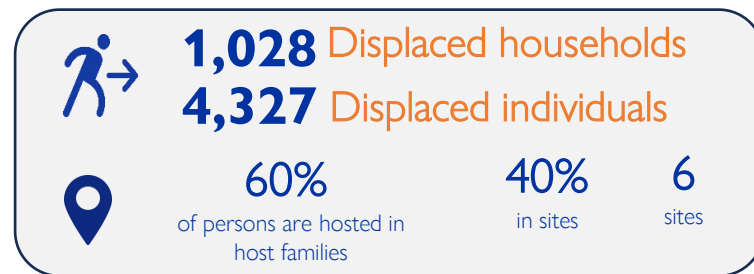

Demography

Municipalities hosting displaced populations