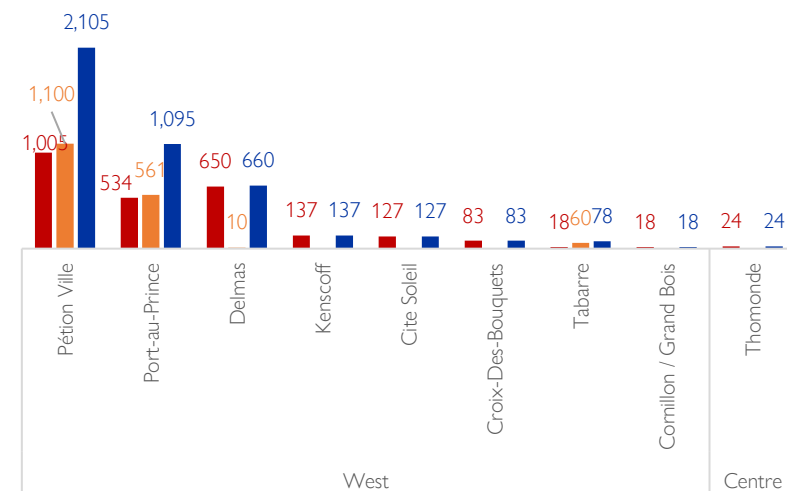

■ Displaced persons in host families ■ Displaced persons in sites ■ Total of displaced persons

This map is for illustration purposes only. The depiction and use of boundaries, geographic names and related data shown on maps and included in this report are not warranted to be error free nor do they imply judgment on the legal status of any territory, or any endorsement or acceptance of such boundaries by IOM.