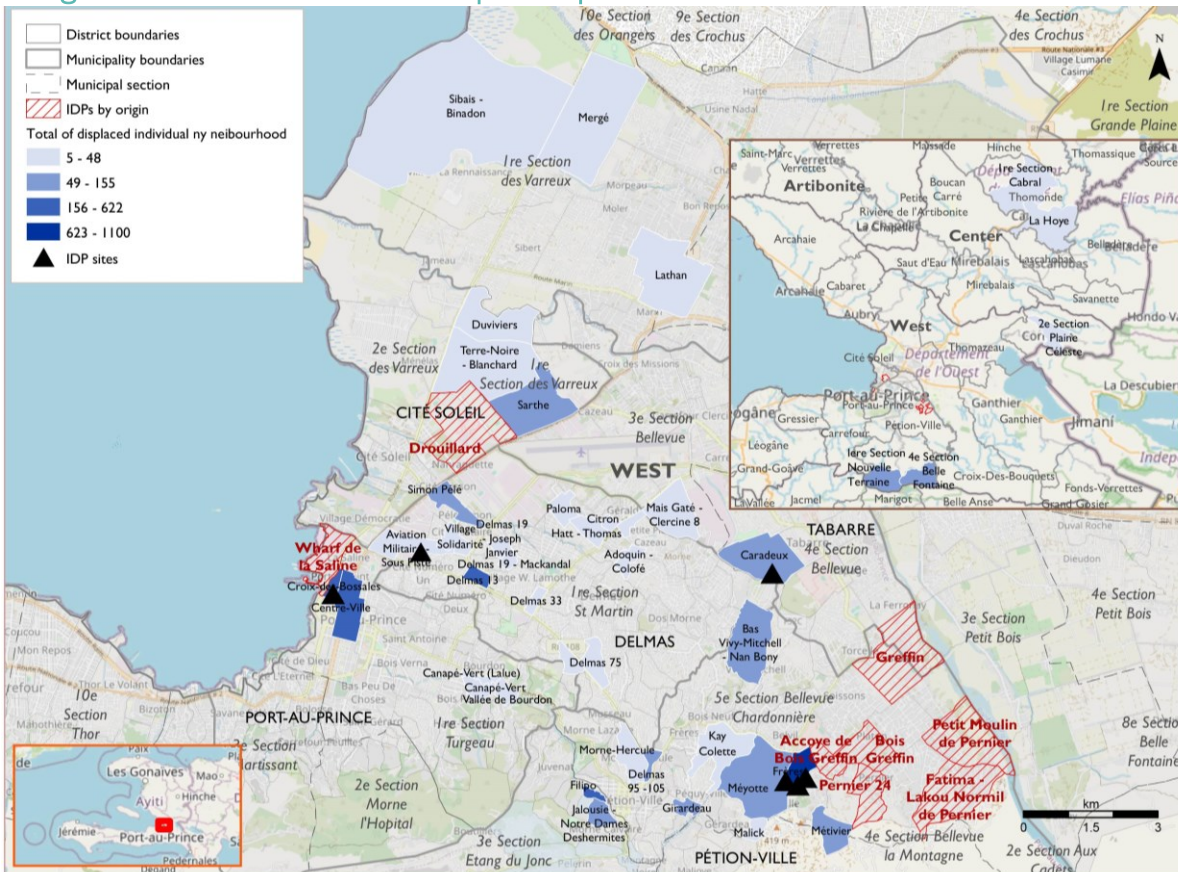

This information was collected following armed attacks in the neighborhoods of Pernier and its surroundings in the municipality of Pétion Ville, in the neighborhoods of Drouillard in the municipality of Cité Soleil and the neighborhoods of Wharf de la Saline in that of Port-au-Prince. Attacks in Pernier and Drouillard began on 30 January 2024 and at Wharf de la Saline on 27 January. This report is an update of the [one published on 31 January](#) and further updates will be published according to the evolution of displacement. A total of **4,327** people have already been displaced following these attacks, including 2,411 following attacks in Pernier, 1,239 following those at Wharf de la Saline as well as 677 in Drouillard. The majority of displaced populations (60%) took refuge with host families and 40% in sites (1,731 people in 6 sites including 4 existing sites before these incidents and 2 new sites created following them).

Origins and host locations of displaced persons

Demography

Municipalities hosting displaced populations

■ Displaced persons in host families ■ Displaced persons in sites ■ Total of displaced persons

This map is for illustration purposes only. The depiction and use of boundaries, geographic names and related data shown on maps and included in this report are not warranted to be error free nor do they imply judgment on the legal status of any territory, or any endorsement or acceptance of such boundaries by IOM.