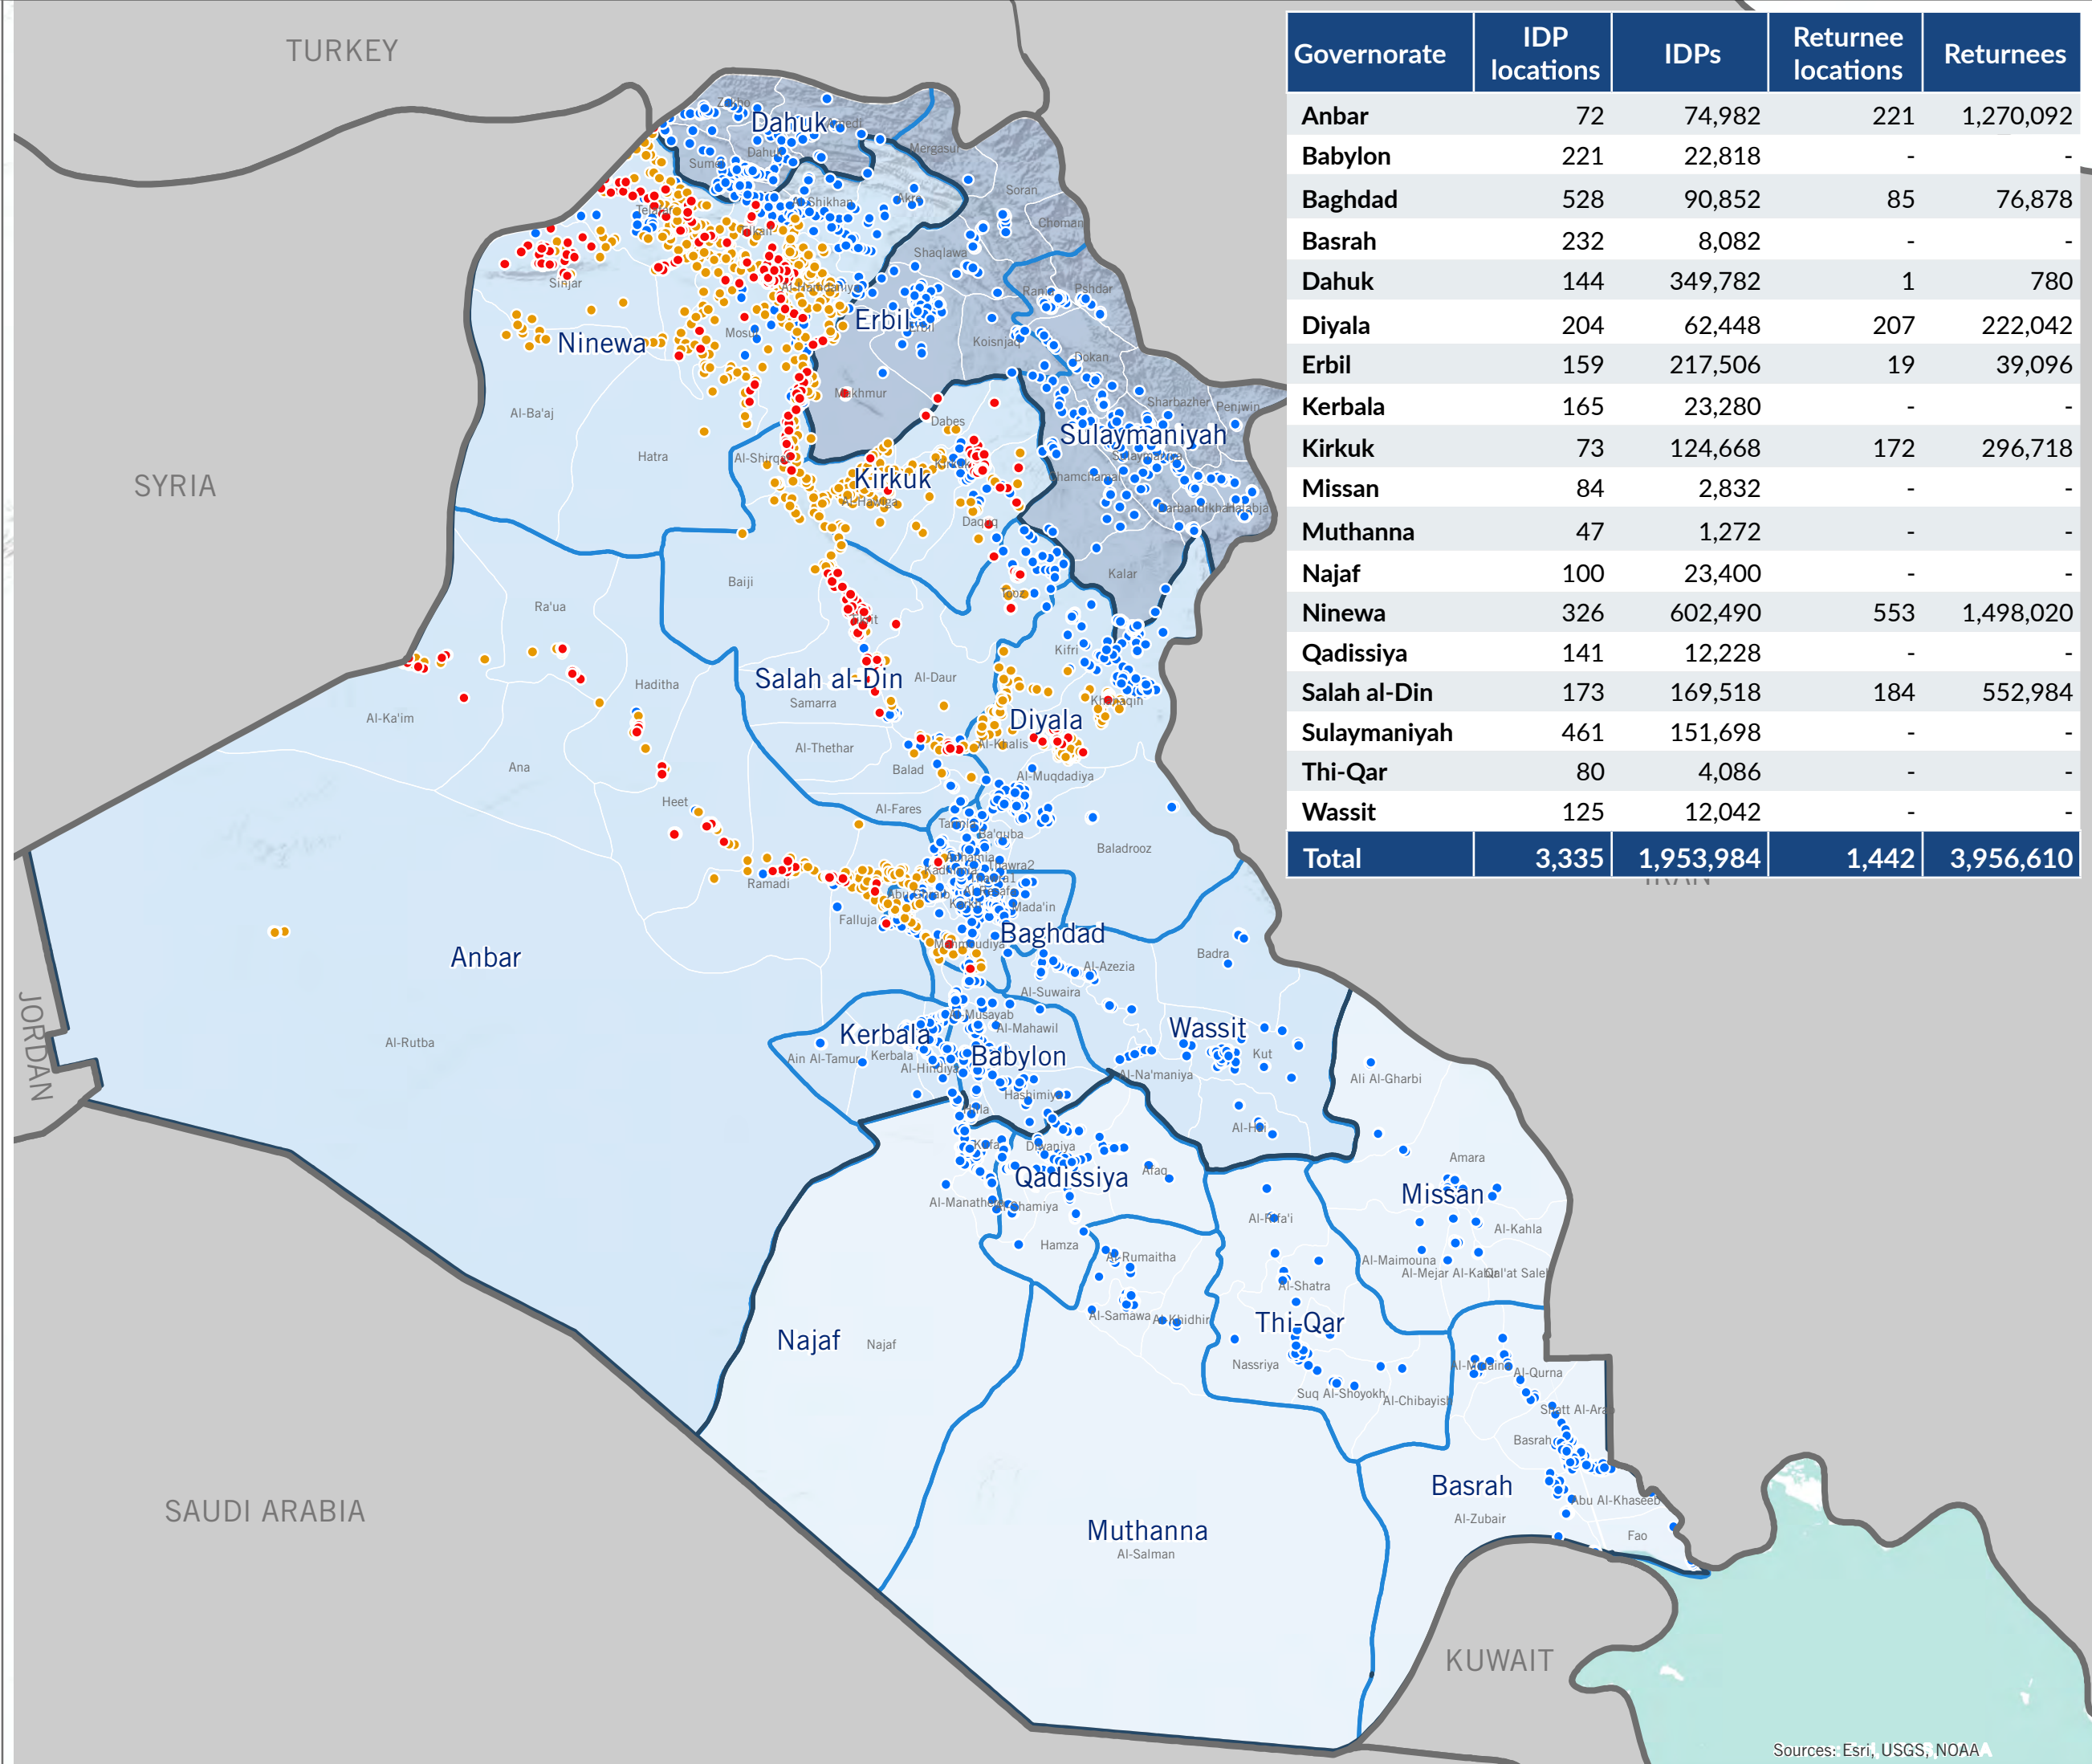

International Organization for Migration (IOM)

The UN Migration Agency

DTM

IDPS AND RETURNEES LOCATIONS AND POPULATION

Source: IOM DTM as of July 31 2018.

Administrative Boundaries: IOM DTM

This map is for illustration purposes only. Names and boundaries on this map do not imply official endorsement.

IDPs

1,953,984
Individuals

325,664
Families

Returnees

3,956,610
Individuals

659,435
Families

Legend

— Governorate boundaries

— District boundaries

■ KRI

■ Central north

■ South

● IDP locations

● Returnee locations

● Locations hosting both IDPs and Returnees

Governorate	IDP locations	IDPs	Returnee locations	Returnees
Anbar	72	74,982	221	1,270,092
Babylon	221	22,818	-	-
Baghdad	528	90,852	85	76,878
Basrah	232	8,082	-	-
Dahuk	144	349,782	1	780
Diyala	204	62,448	207	222,042
Erbil	159	217,506	19	39,096
Kerbala	165	23,280	-	-
Kirkuk	73	124,668	172	296,718
Missan	84	2,832	-	-
Muthanna	47	1,272	-	-
Najaf	100	23,400	-	-
Ninewa	326	602,490	553	1,498,020
Qadissiya	141	12,228	-	-
Salah al-Din	173	169,518	184	552,984
Sulaymaniyah	461	151,698	-	-
Thi-Qar	80	4,086	-	-
Wassit	125	12,042	-	-
Total	3,335	1,953,984	1,442	3,956,610

Sources: Esri, USGS, NOAA