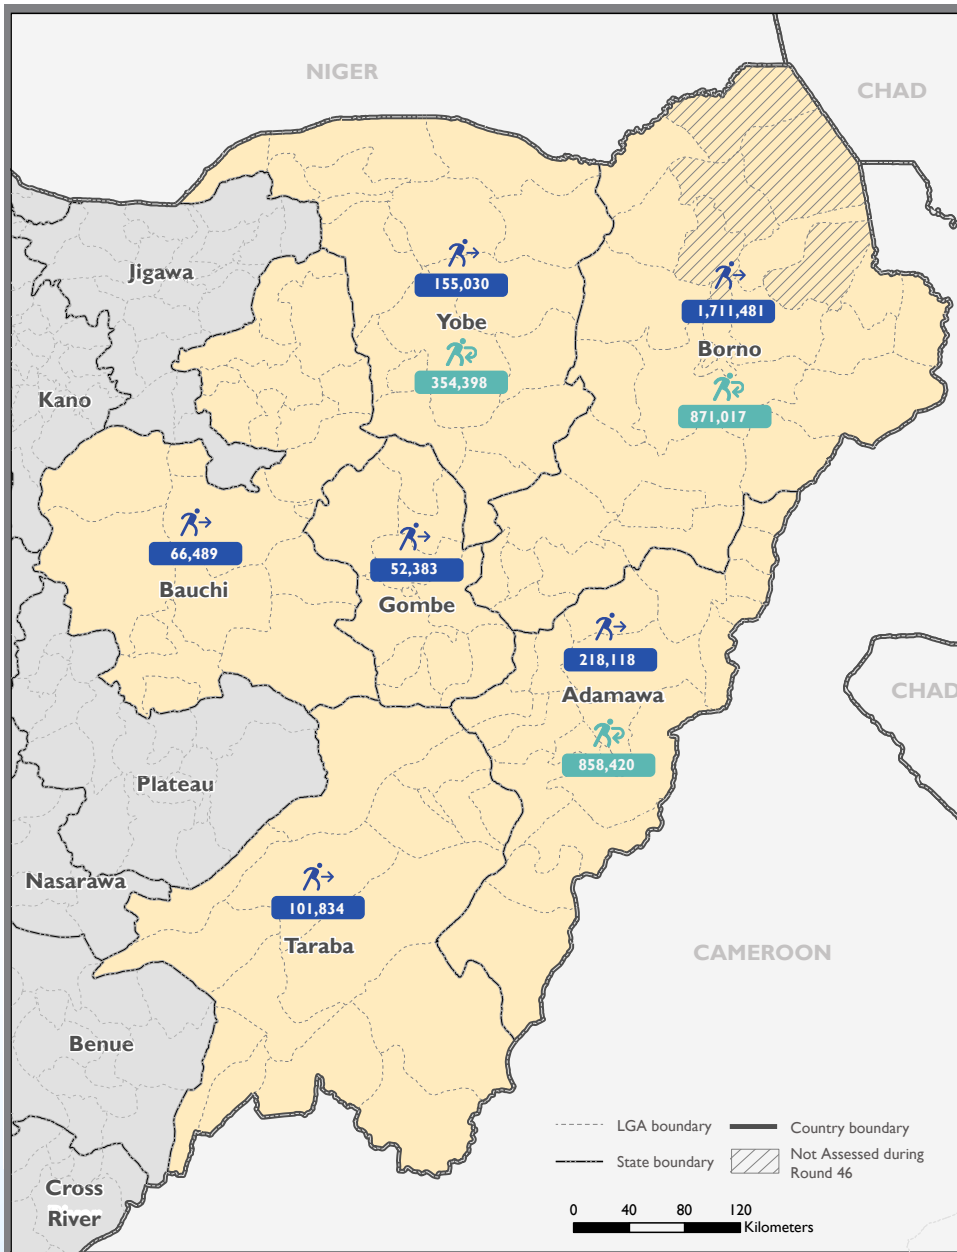

KEY FINDINGS

Nigeria - North East Mobility Tracking IDPs and Returnee Fact Sheet (Round 46)

Data source: IDP data - IOM DTM Mobility Tracking, Round 46. Boundaries - OCHA Common Operational Datasets
 Disclaimer: This map is for illustration purpose only. The boundaries and names shown on this map do not imply official endorsement or acceptance by IOM.