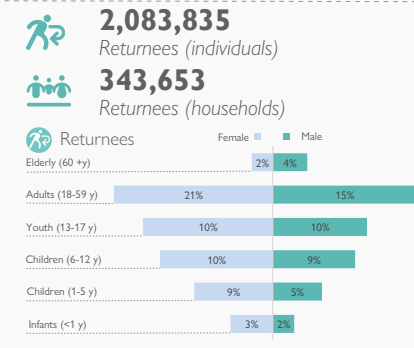

KEY FINDINGS

Nigeria - North East Mobility Tracking IDPs and Returnee Fact Sheet (Round 46)

Data source: IDP data - IOM DTM Mobility Tracking, Round 46. Boundaries - OCHA Common Operational Datasets
 Disclaimer: This map is for illustration purpose only. The boundaries and names shown on this map do not imply official endorsement or acceptance by IOM.