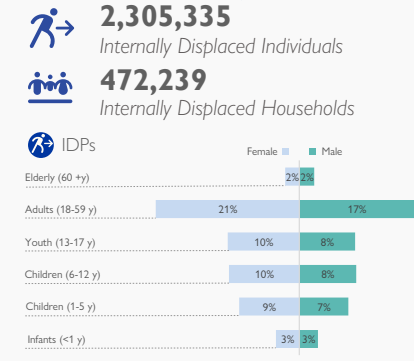

KEY FINDINGS

Nigeria - North East Mobility Tracking IDPs and Returnee Fact Sheet (Round 46)

Data source: IDP data - IOM DTM Mobility Tracking, Round 46. Boundaries - OCHA Common Operational Datasets
 Disclaimer: This map is for illustration purpose only. The boundaries and names shown on this map do not imply official endorsement or acceptance by IOM.