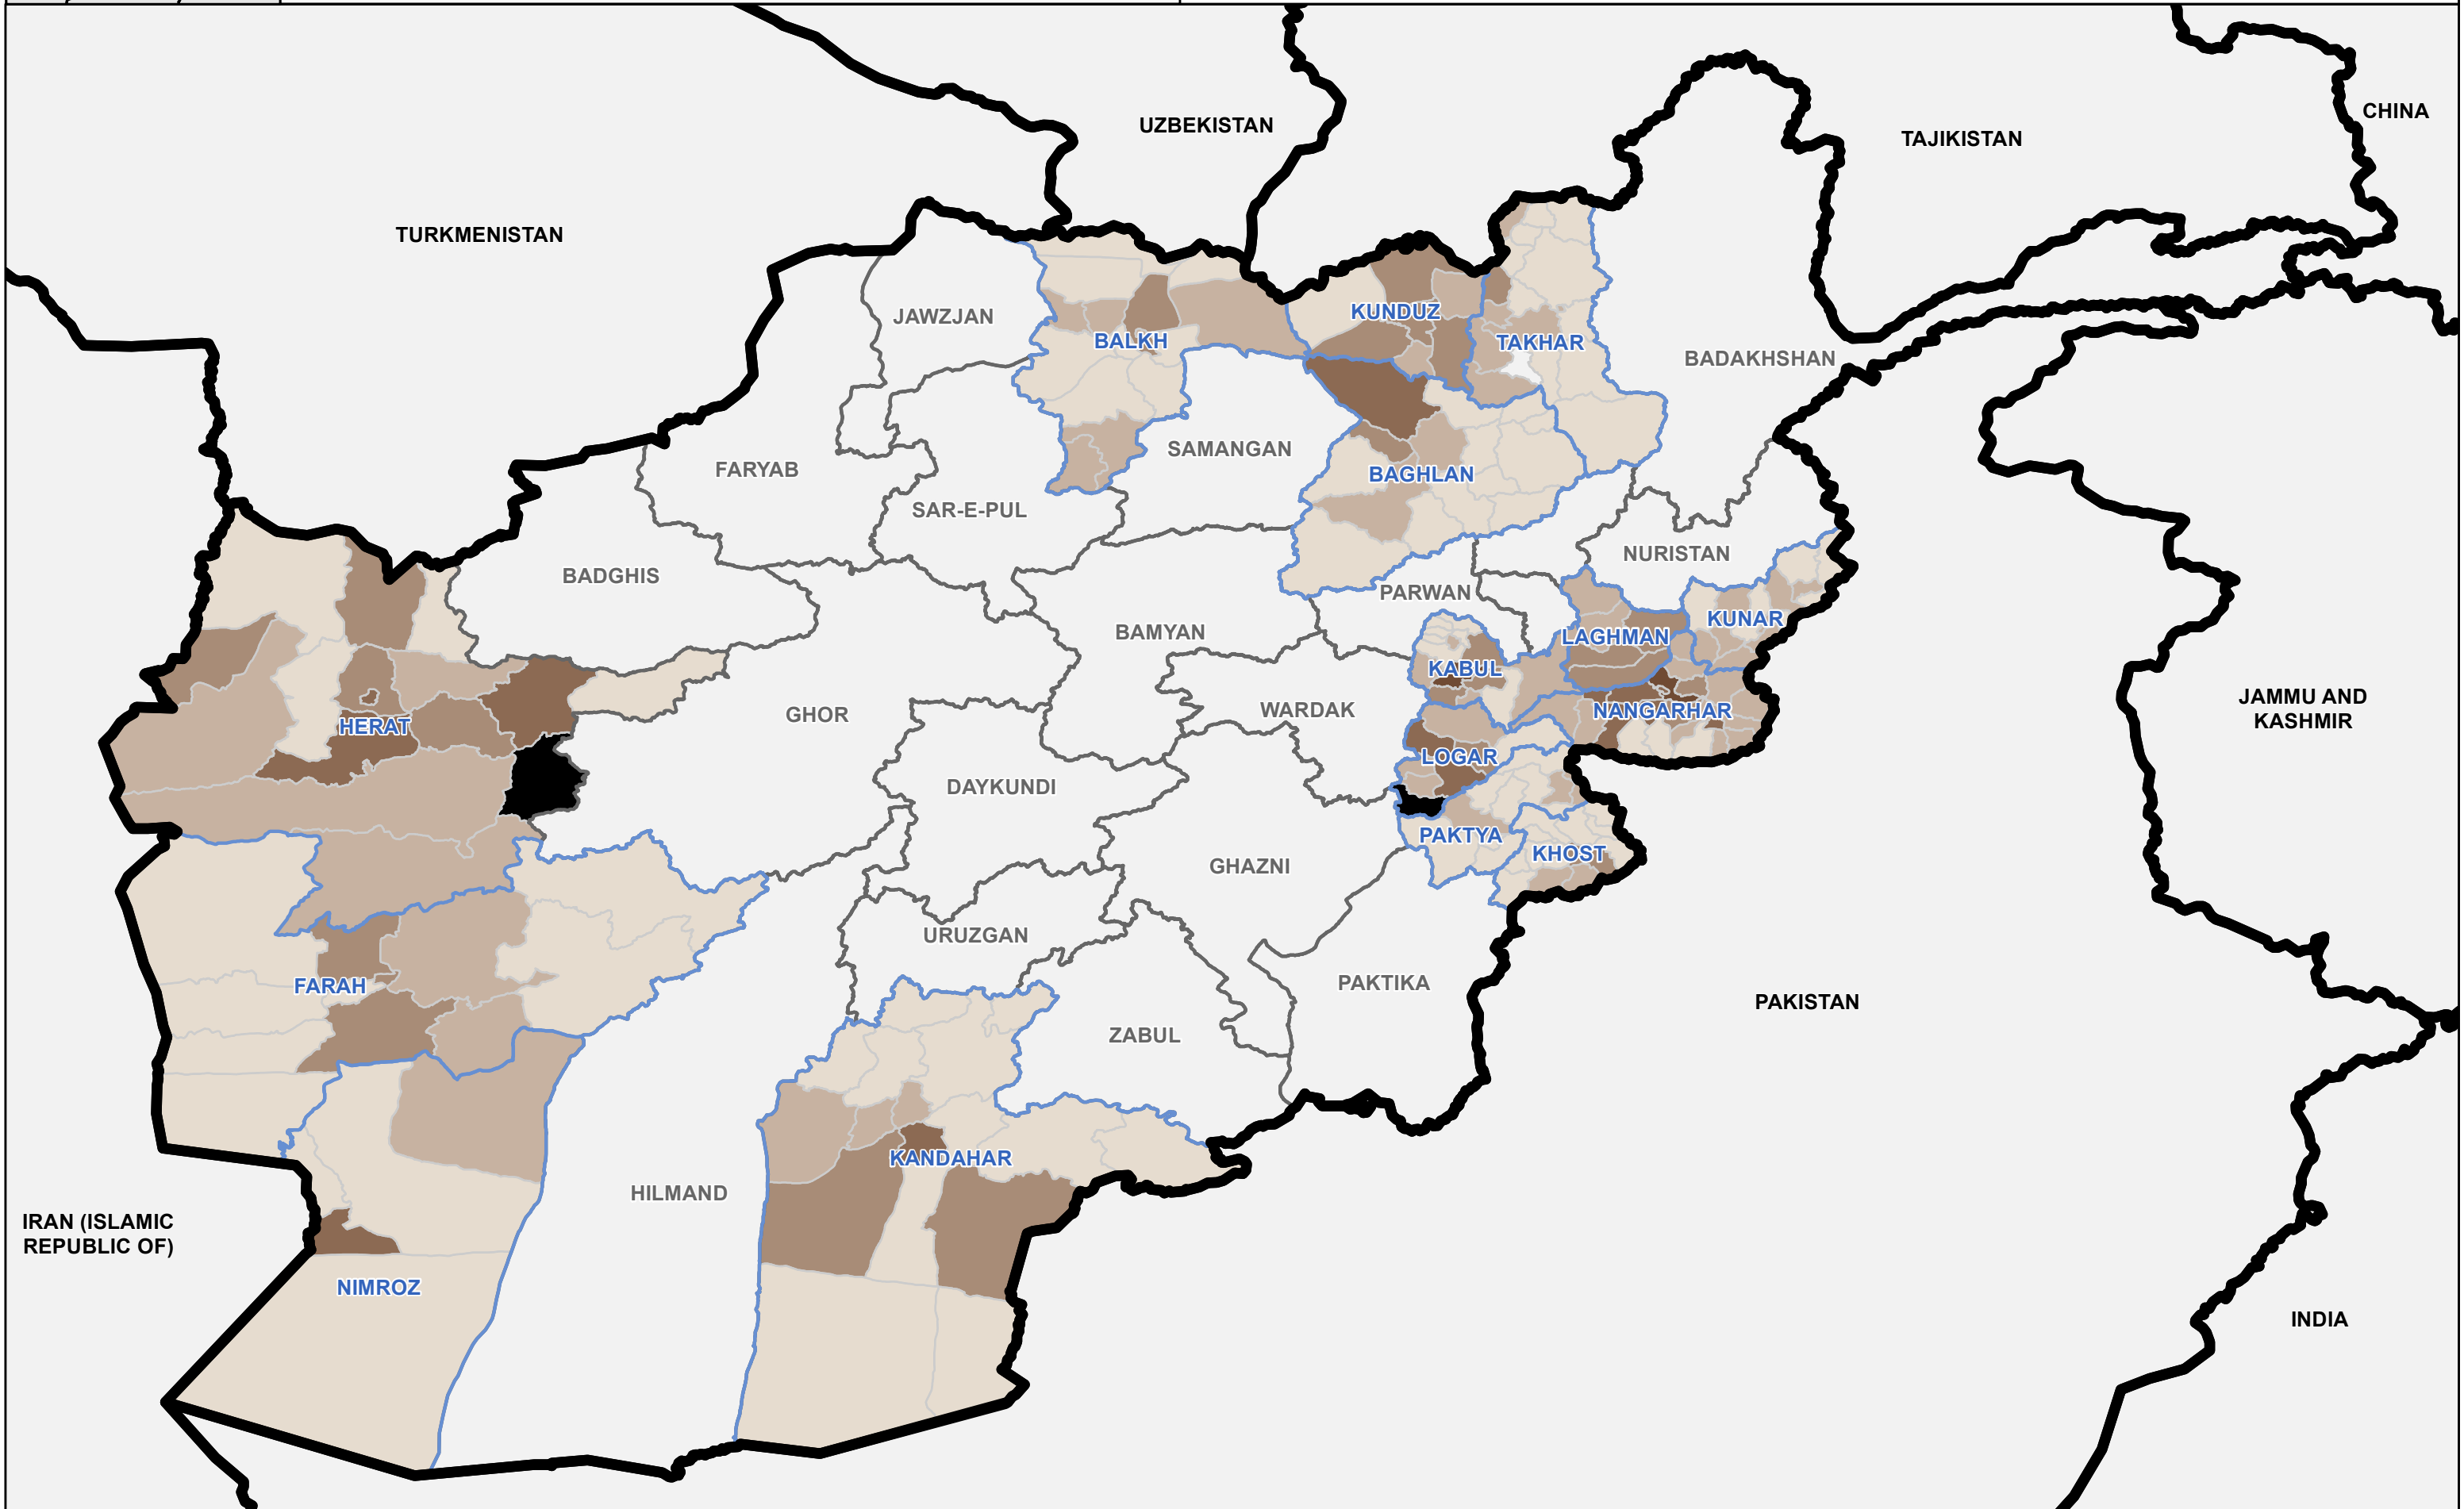

Total Inflow (Returnees+IDPs)

- Country
- Province
- Assessed Provinces
- District
- Not Accessible

DTM AFGHANISTAN

Total Inflow (Returnees+IDPs) | Overview March 2018

Source Data : IOM, AGCHO, AIMS, CSO, OSM
 Date map production : 24 June 2018
 Disclaimer : This map is for illustration purposes only.
 Names and boundaries on this map do not imply
 official endorsement or acceptance by IOM.

<https://afghanistan.iom.int/> - email : iomkabuldtmallusers@iom.int

1 cm = 43 km

1:4,266,917

Source Data : IOM, AGCHO, AIMS, CSO, OSM
Date map production : 24 June 2018
Disclaimer : This map is for illustration purposes only.
Names and boundaries on this map do not imply official endorsement or acceptance by IOM.

<https://afghanistan.iom.int/> - email : iomkabuldtmallusers@iom.int

1 cm = 41 km
1:4,100,000