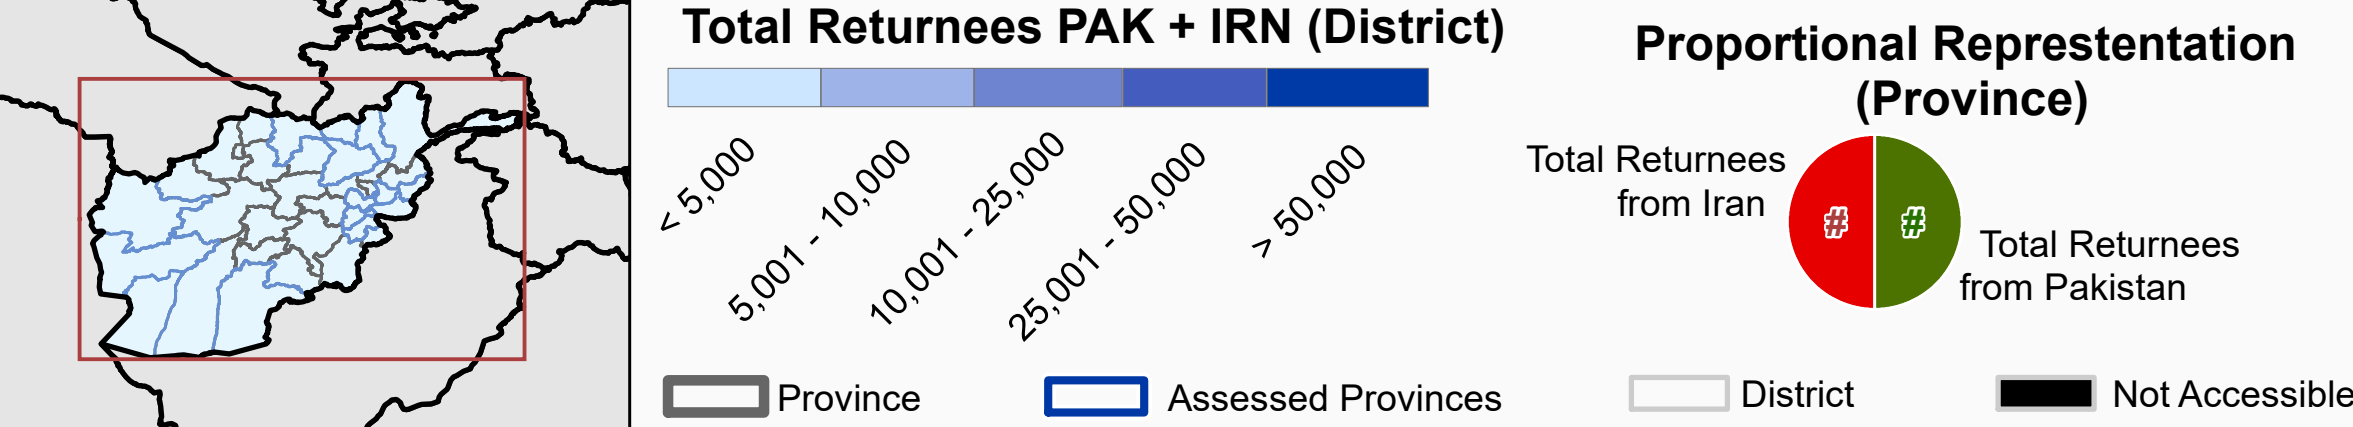

DTM AFGHANISTAN

Inflow | Returnees from Pakistan + Iran March 2018

Source Data : IOM, AGCHO, AIMS, CSO, OSM
Date map production : 28 May 2018
Disclaimer : This map is for illustration purposes only.
Names and boundaries on this map do not imply official
endorsement or acceptance by IOM.

<https://afghanistan.iom.int/> - email : iomkabuldtmallusers@iom.int
1 cm = 19 km 1:1,948,337

IRAN (ISLAMIC
REPUBLIC OF)

PAKISTAN

INDIA