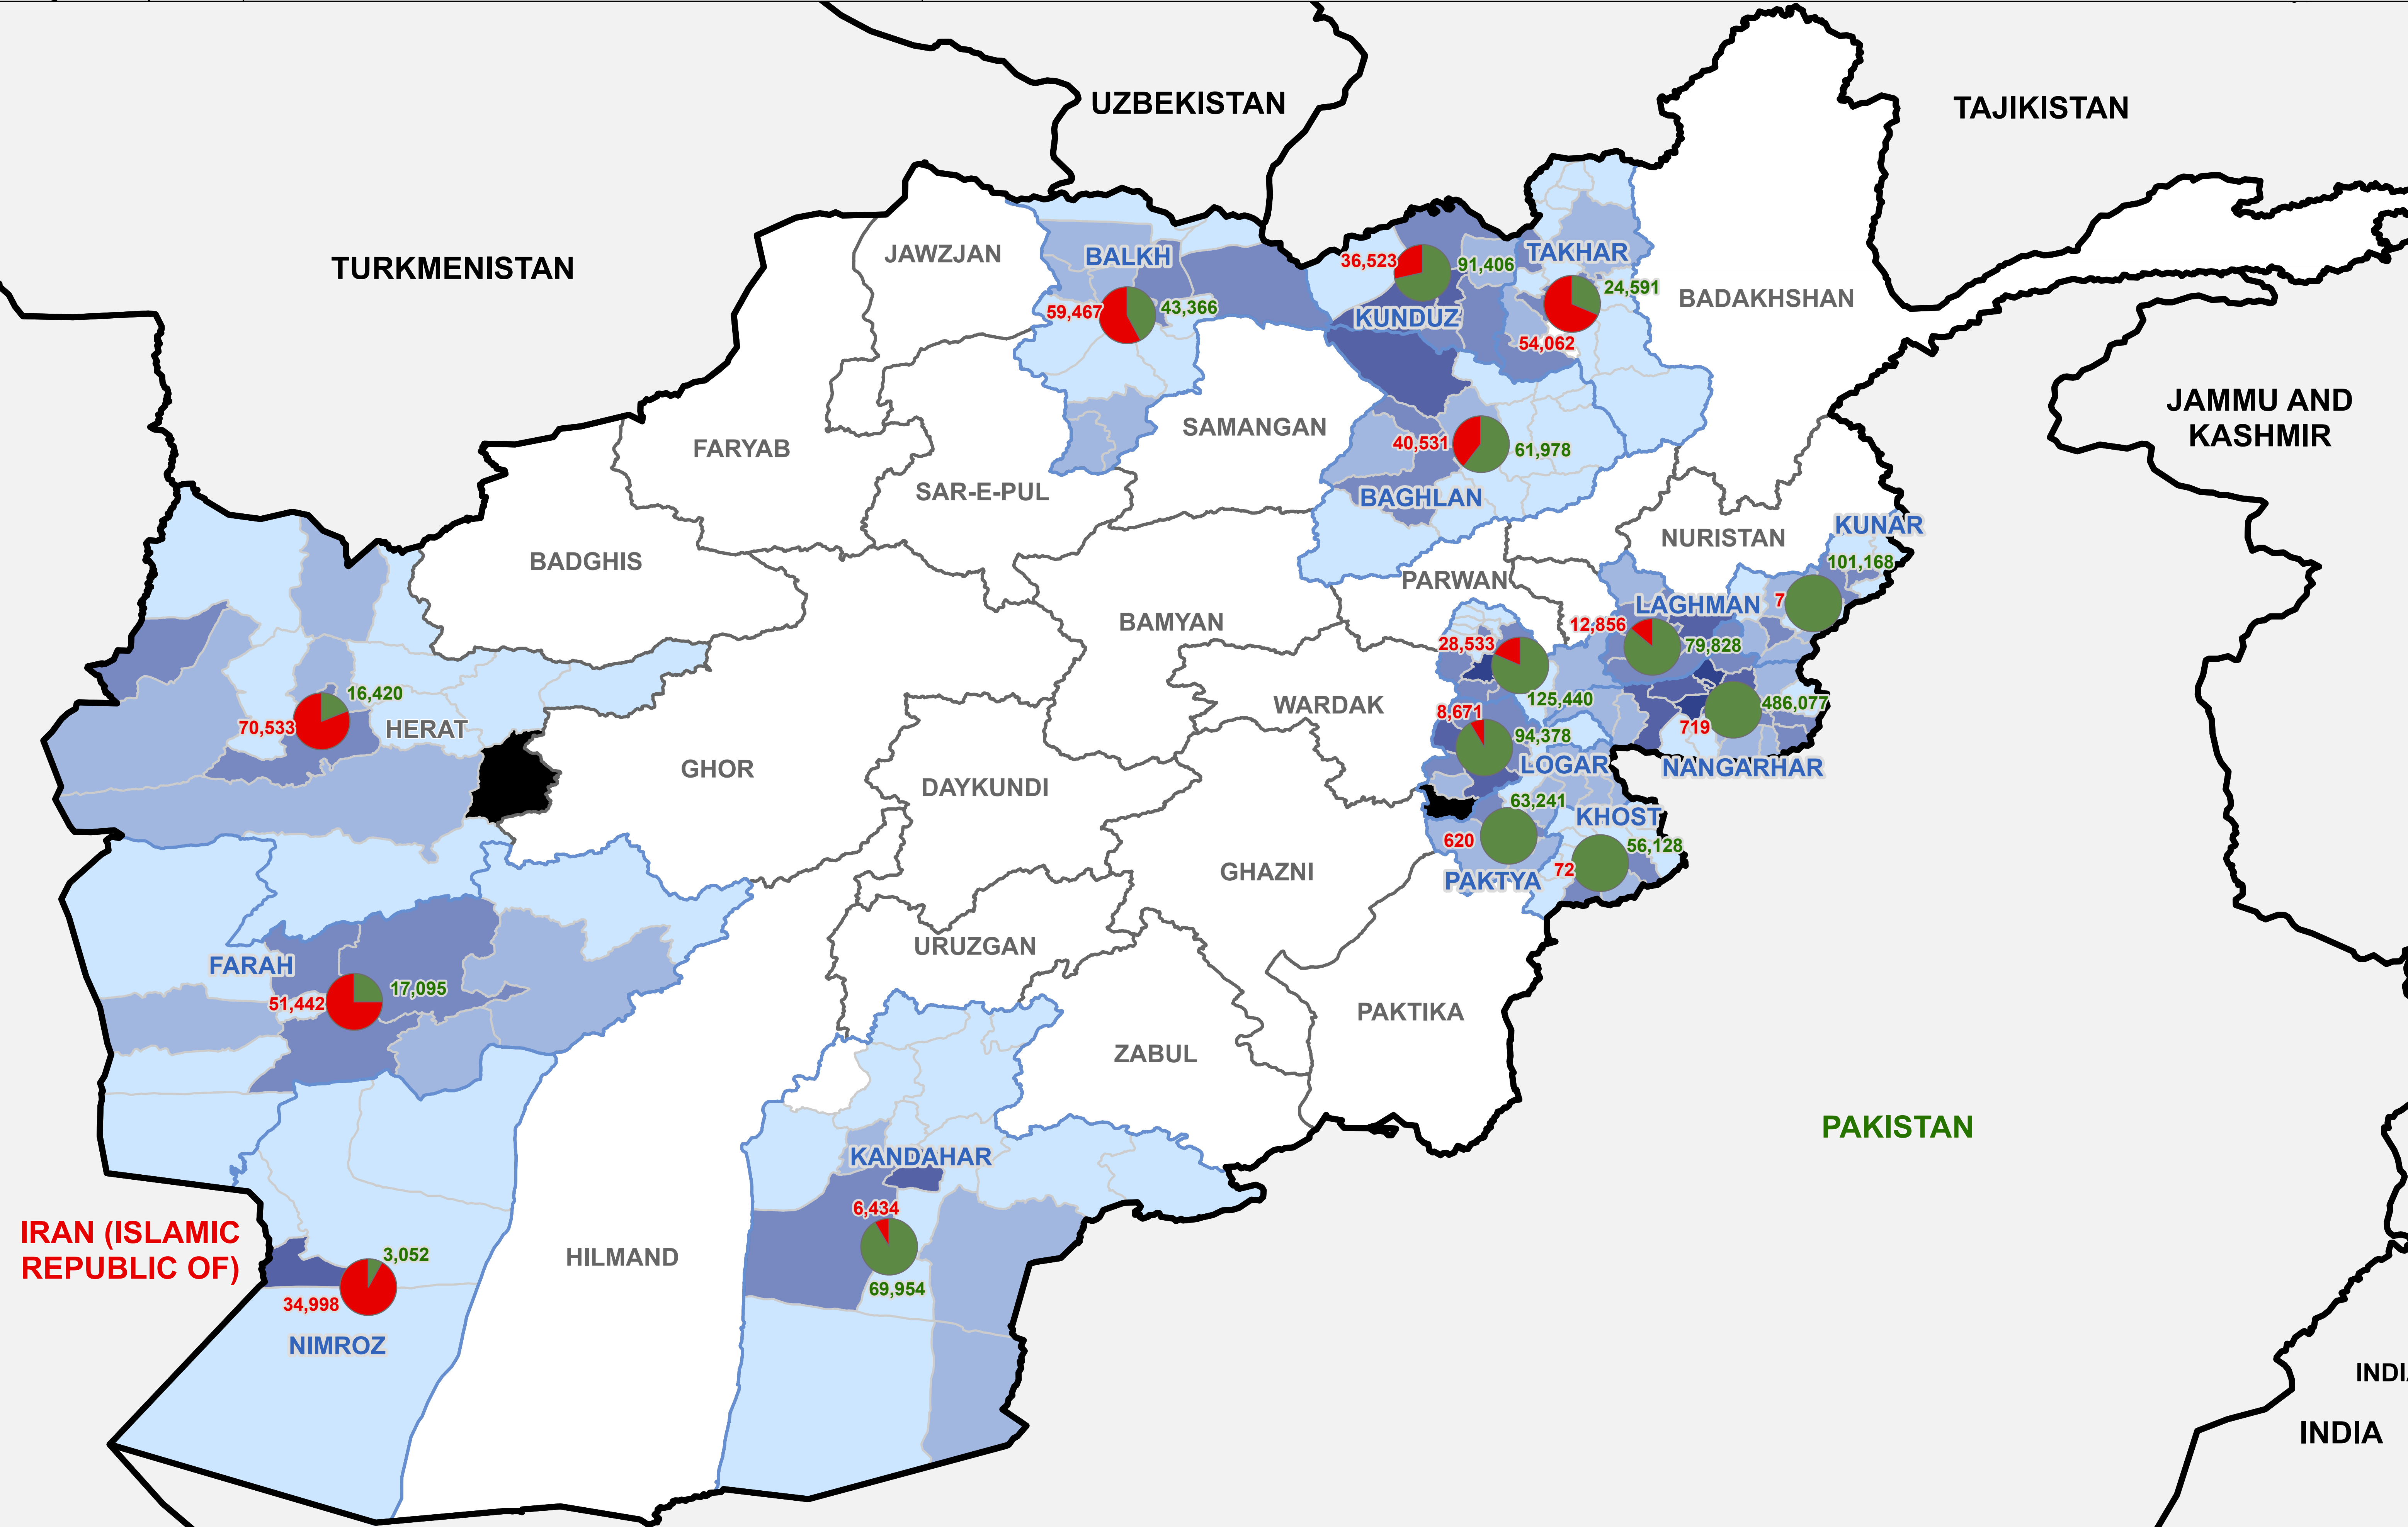

Returns PAK + IRN (Total)

Proportional Representation

Country Province Assessed Provinces District Not Accessible

AFGHANISTAN - DTM March 2018

Inflow | Returnees PAK + IRN (Status)

Country Overview: Afghanistan

1 cm = 17 km

1:1,700,757

Source Data : IOM, AGCHO, AIMS, CSO, OSM
Date map production : 24 May 2018
Disclaimer : This map is for illustration purposes only.
Names and boundaries on this map do not imply official endorsement or acceptance by IOM.

<https://afghanistan.iom.int/> - email : iomkabuldtmallusers@iom.int

DTM AFGHANISTAN

Inflow | Returnees from Pakistan + Iran March 2018

Source Data : IOM, AGCHO, AIMS, CSO, OSM
 Date map production : 28 May 2018
 Disclaimer : This map is for illustration purposes only.
 Names and boundaries on this map do not imply official
 endorsement or acceptance by IOM.

<https://afghanistan.iom.int/> - email : iomkabuldtmallusers@iom.int
 1 cm = 19 km 1:1,948,337

IRAN (ISLAMIC
 REPUBLIC OF)

PAKISTAN

INDIA