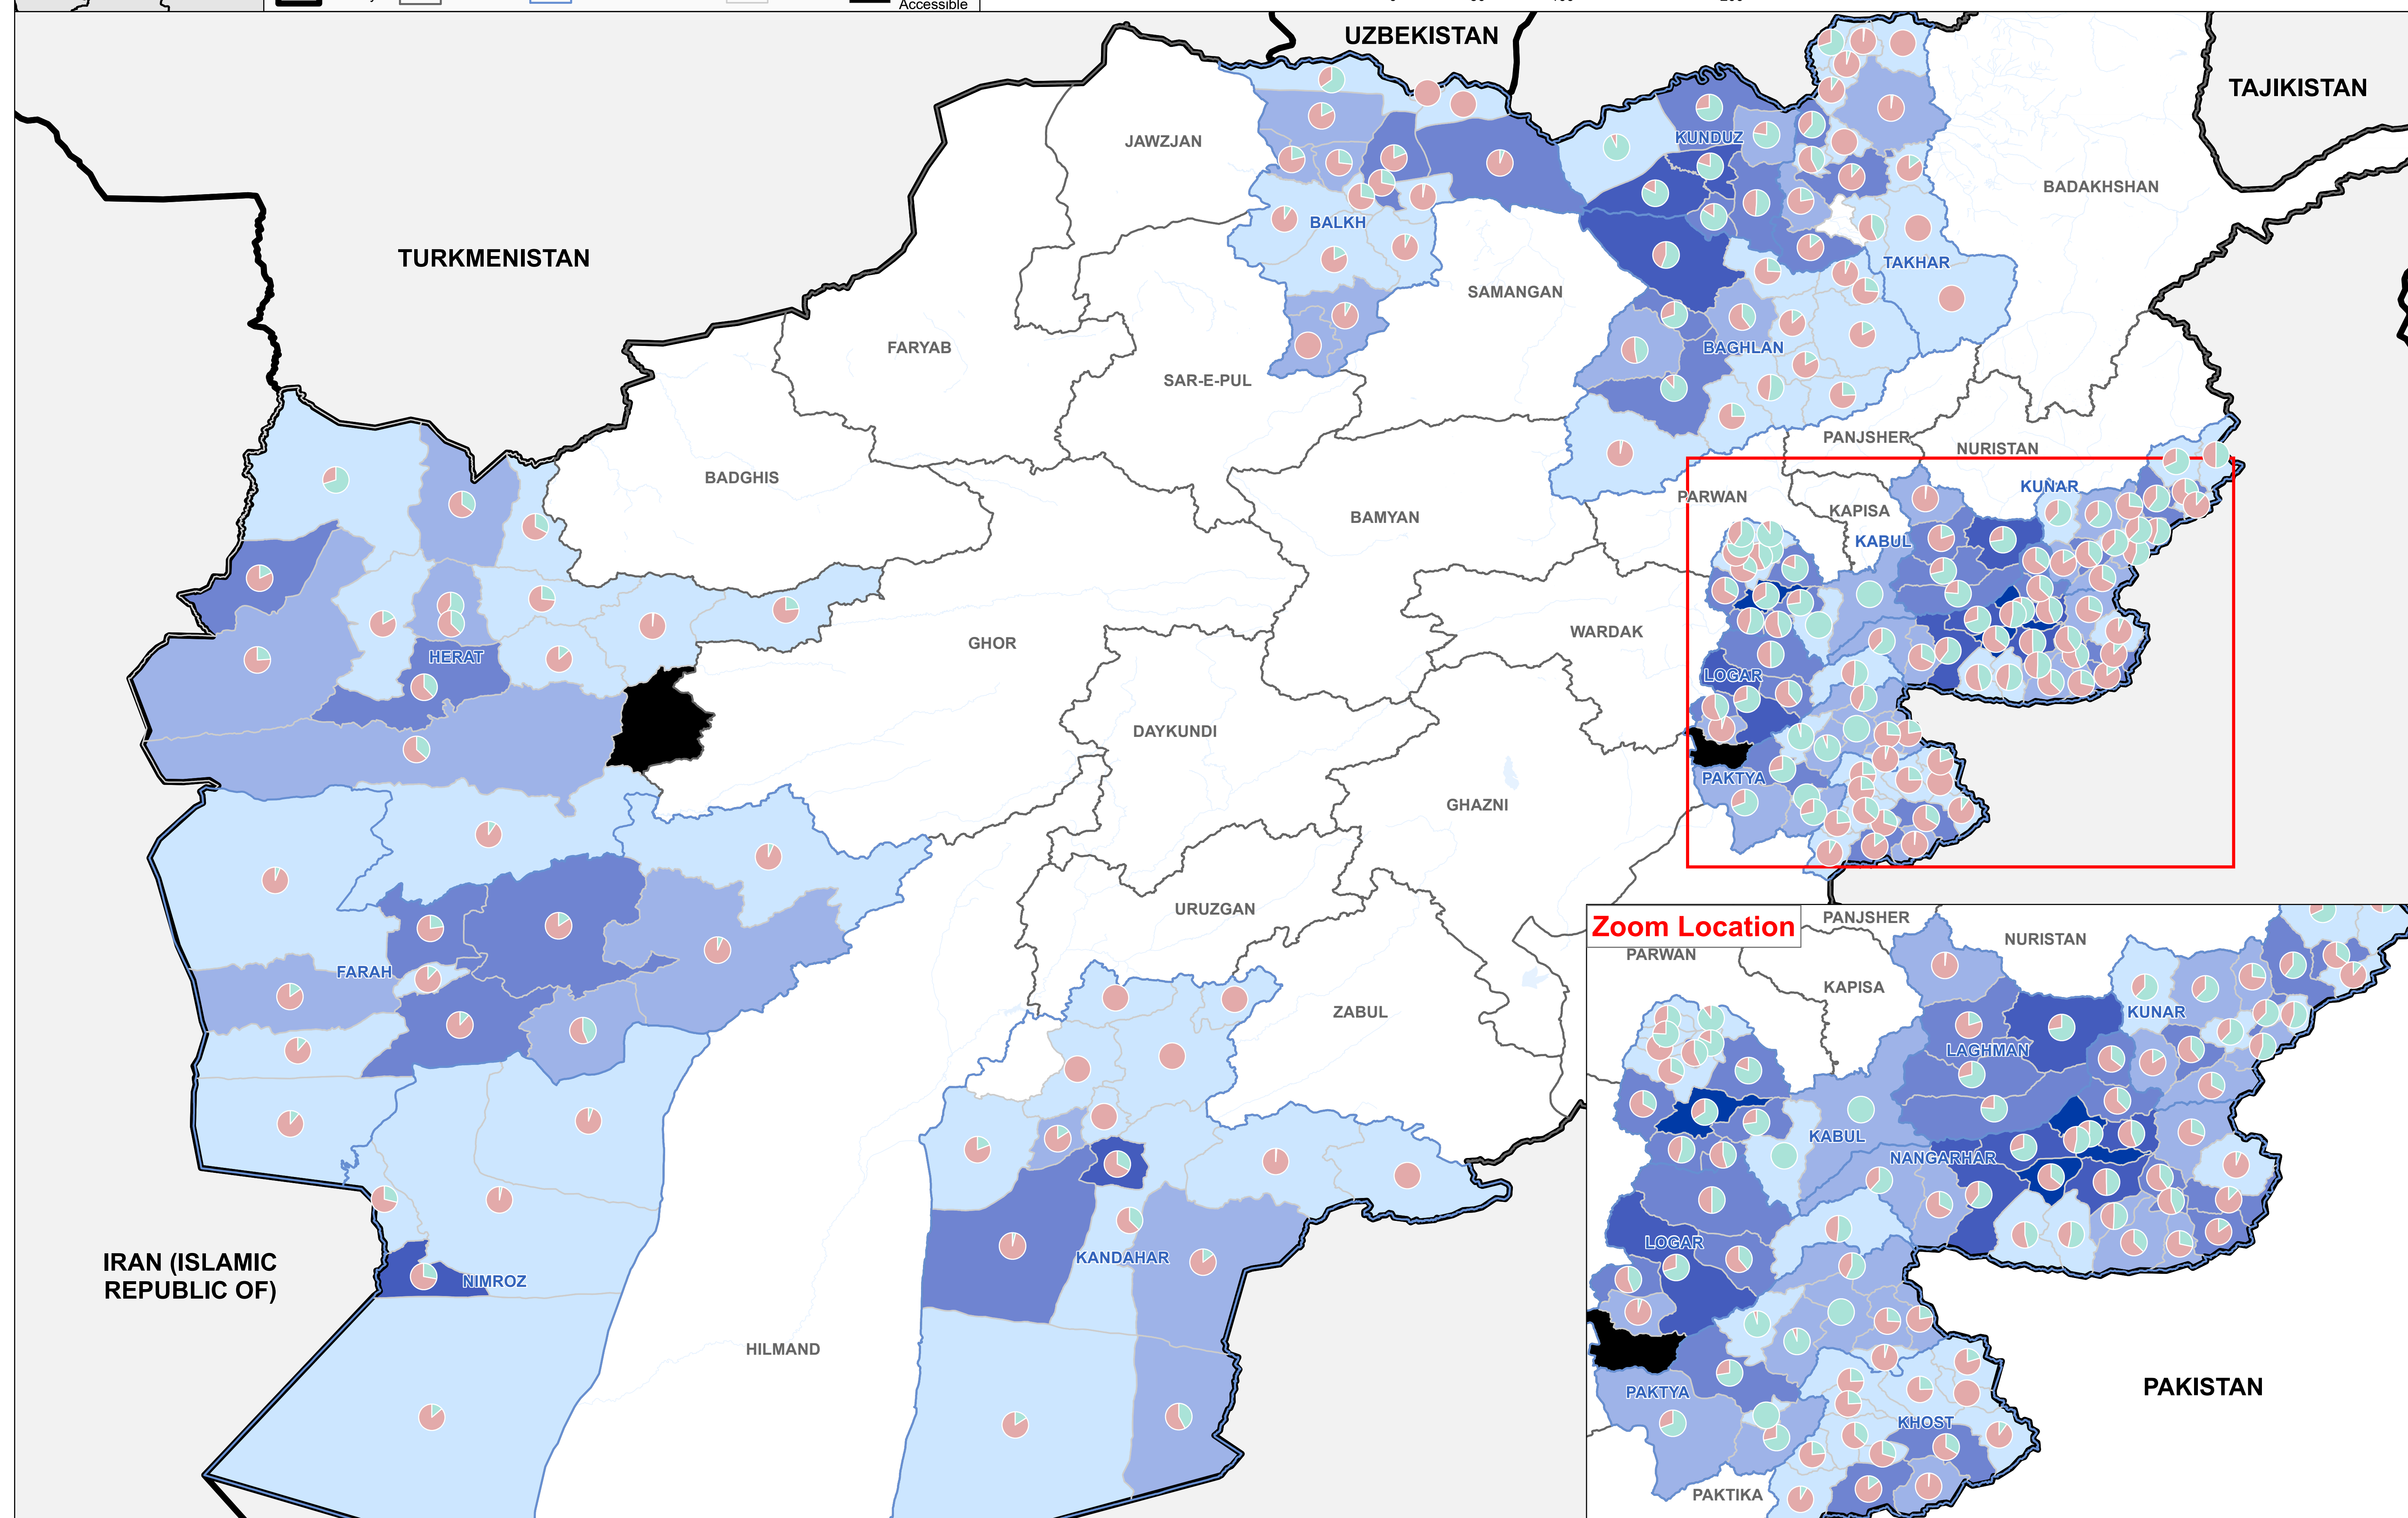

Returns PAK + IRN (Total)

Proportional Representation

Country Province Assessed Provinces District Not Accessible

AFGHANISTAN - DTM March 2018

Inflow | Returnees PAK + IRN (Status)

Country Overview: Afghanistan

1 cm = 17 km

1:1,700,757

Source Data : IOM, AGCHO, AIMS, CSO, OSM
Date map production : 24 May 2018
Disclaimer : This map is for illustration purposes only.
Names and boundaries on this map do not imply official endorsement or acceptance by IOM.

<https://afghanistan.iom.int/> - email : iomkabuldtmallusers@iom.int

DTM AFGHANISTAN

Inflow | Returnees from Pakistan + Iran March 2018

Source Data : IOM, AGCHO, AIMS, CSO, OSM
 Date map production : 28 May 2018
 Disclaimer : This map is for illustration purposes only.
 Names and boundaries on this map do not imply official
 endorsement or acceptance by IOM.

<https://afghanistan.iom.int/> - email : iomkabuldtmallusers@iom.int
 1 cm = 19 km 1:1,948,337

IRAN (ISLAMIC
 REPUBLIC OF)

PAKISTAN

INDIA