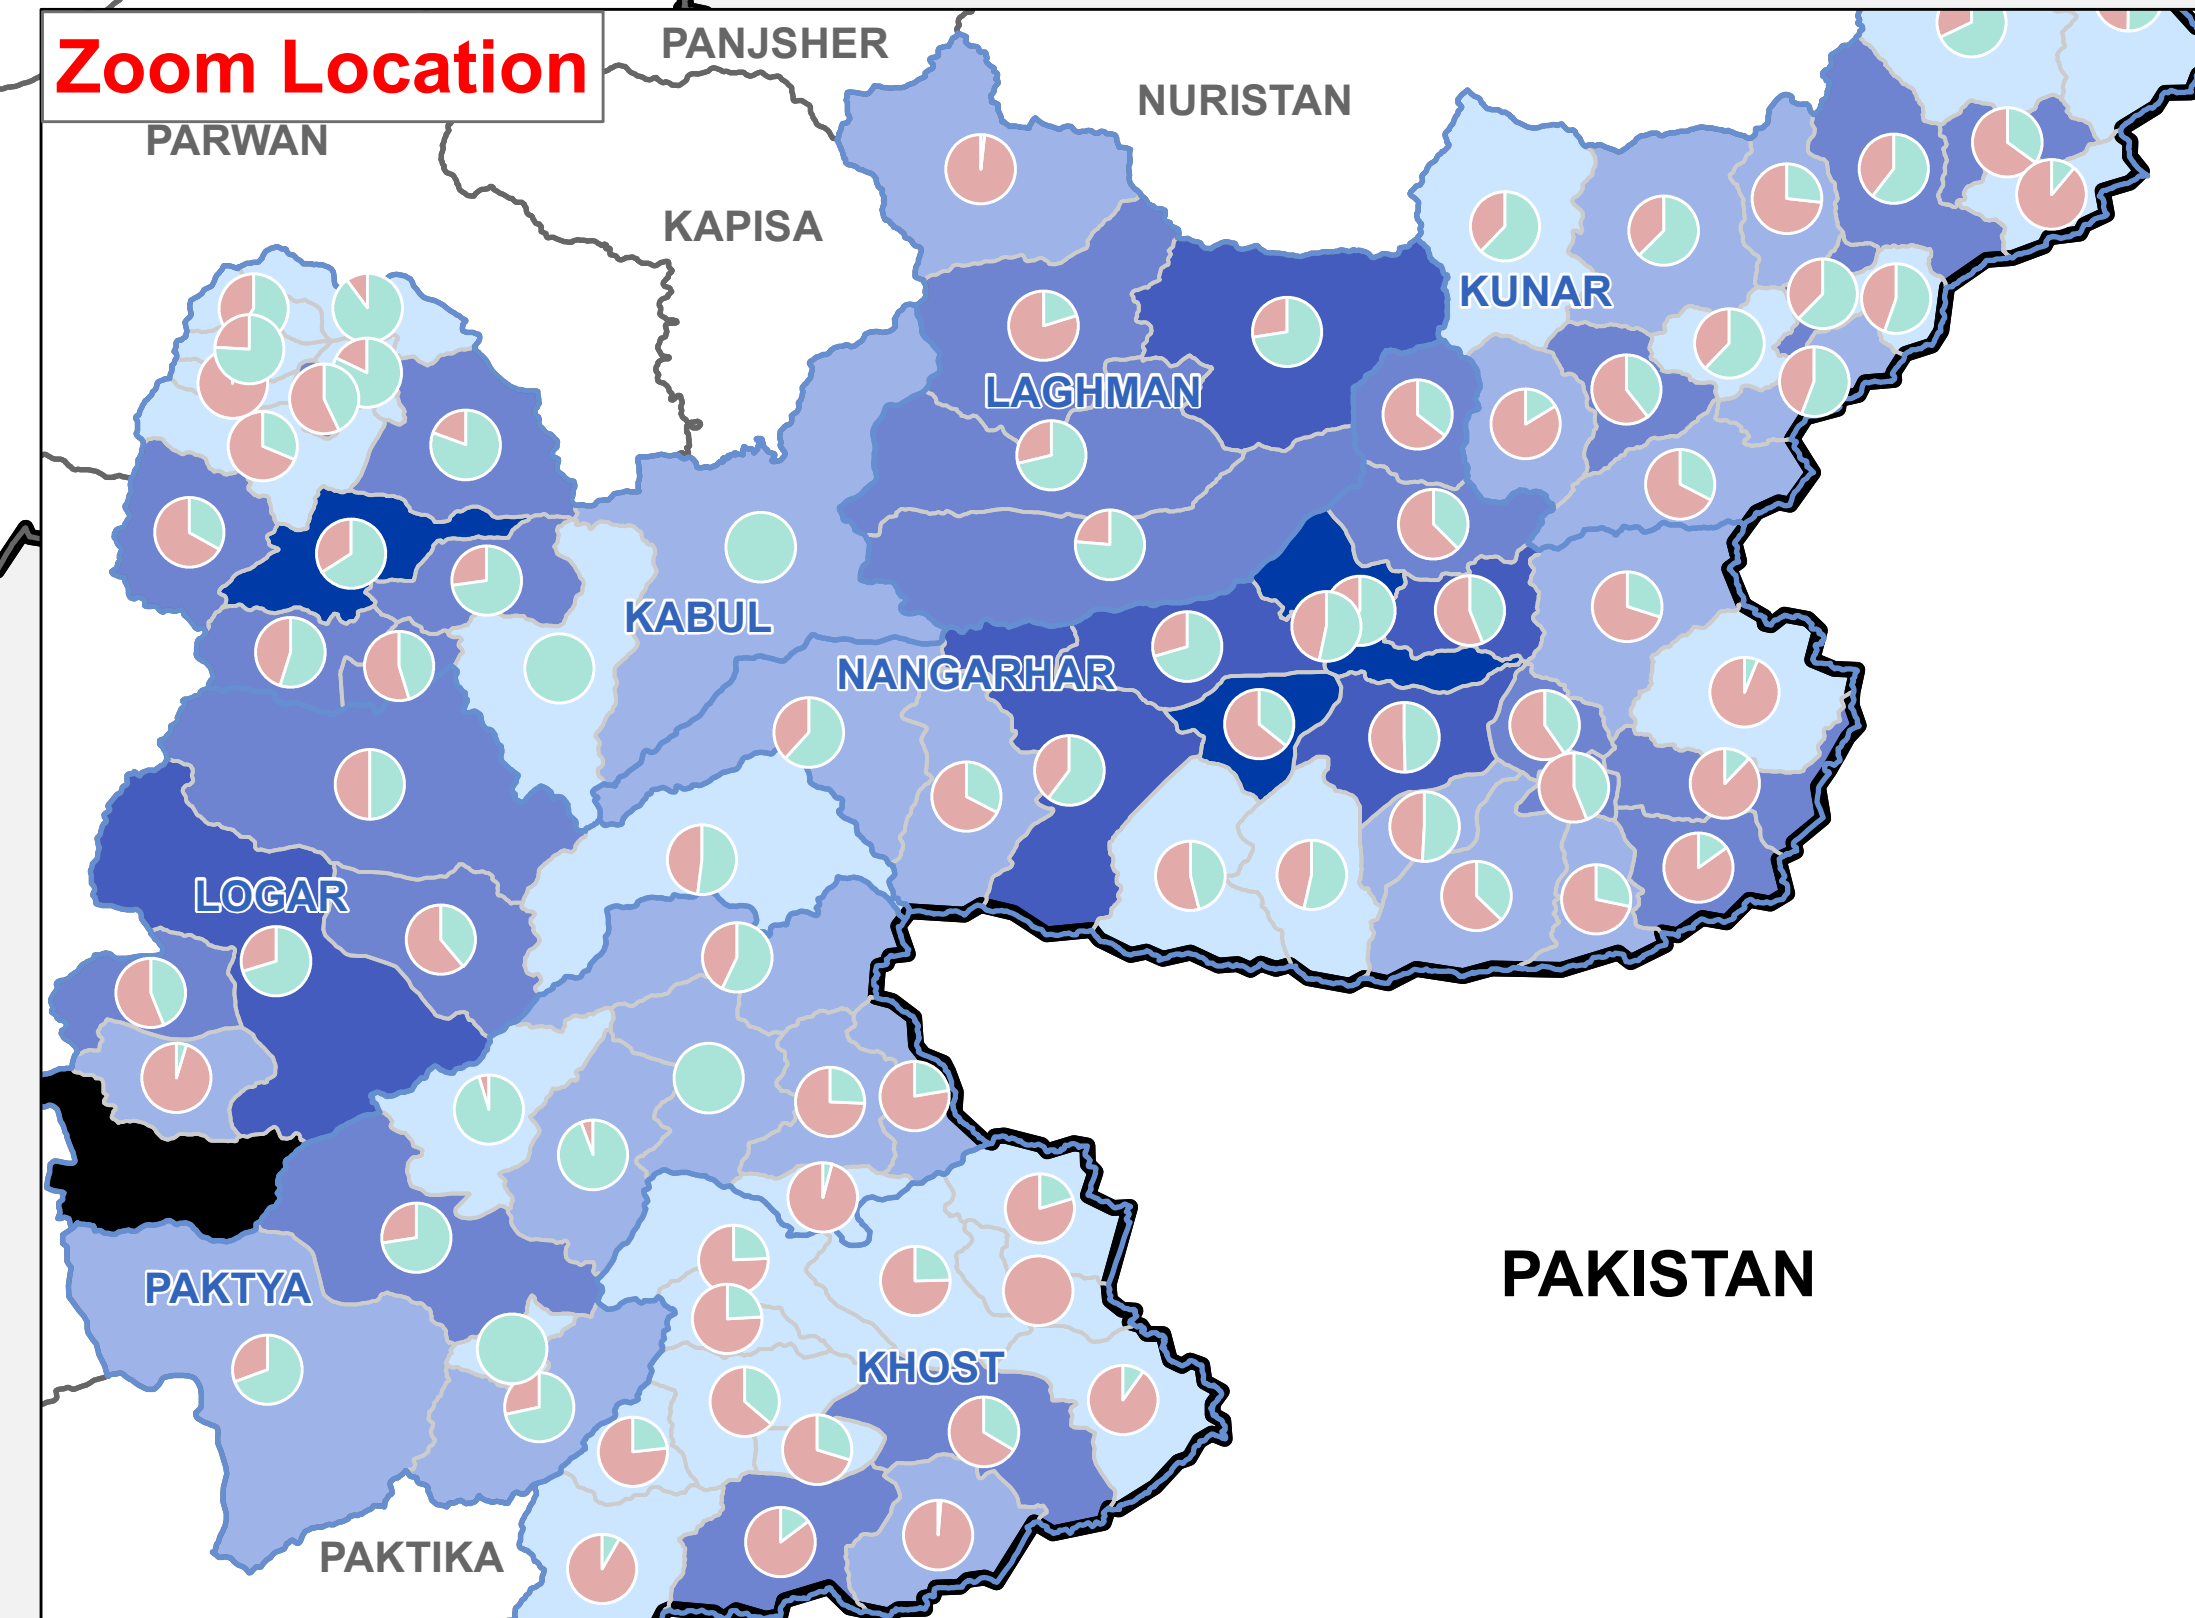

Returns PAK + IRN (Total)

Proportional Representation

Country Province Assessed Provinces District Not Accessible

AFGHANISTAN - DTM March 2018

Inflow | Returnees PAK + IRN (Status)

Country Overview: Afghanistan

1 cm = 17 km

1:1,700,757

Source Data : IOM, AGCHO, AIMS, CSO, OSM
Date map production : 24 May 2018
Disclaimer : This map is for illustration purposes only.
Names and boundaries on this map do not imply official endorsement or acceptance by IOM.

<https://afghanistan.iom.int/> - email : iomkabuldtmallusers@iom.int

DTM AFGHANISTAN

Inflow | Returnees from Pakistan + Iran March 2018

Source Data : IOM, AGCHO, AIMS, CSO, OSM
 Date map production : 28 May 2018
 Disclaimer : This map is for illustration purposes only.
 Names and boundaries on this map do not imply official
 endorsement or acceptance by IOM.

<https://afghanistan.iom.int/> - email : iomkabuldtmallusers@iom.int
 1 cm = 19 km 1:1,948,337

IRAN (ISLAMIC
 REPUBLIC OF)

PAKISTAN

INDIA