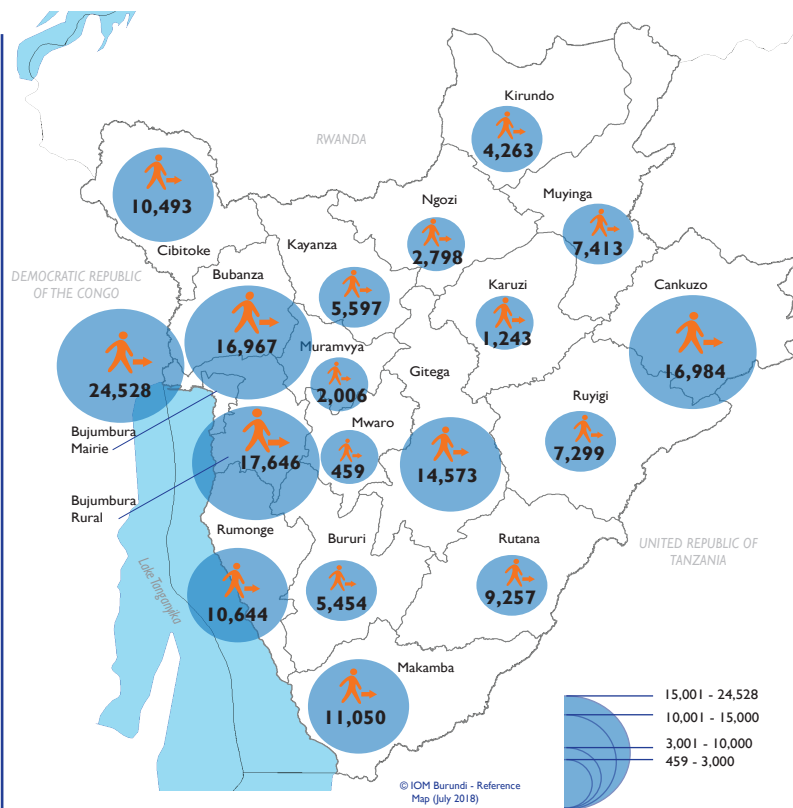

168,674 IDPs*
37,283 Displaced Households

*Internally Displaced Persons

PERIODS OF DISPLACEMENT*

*Currently displaced IDPs

PARTICULARLY VULNERABLE GROUPS

PRESENCE OF IDPs BY PROVINCE

This map is for illustration purposes only. Names and boundaries on this map do not imply official endorsement or acceptance by IOM. Source: IOM, IGEBU

DISPLACEMENT REASONS*

DISPLACEMENT TRENDS

Number of IDPs present in Burundi