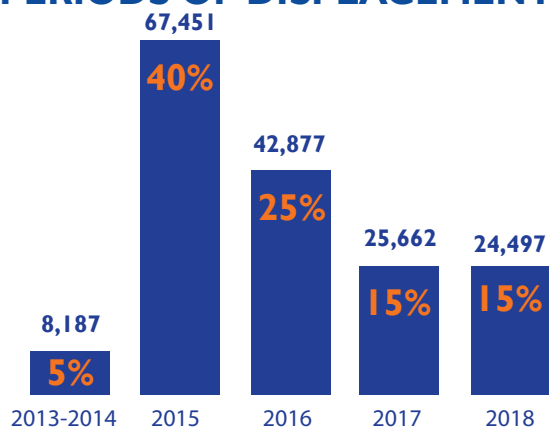

168,674 IDPs*
37,283 Displaced Households

*Internally Displaced Persons

PERIODS OF DISPLACEMENT*

*Currently displaced IDPs

PARTICULARLY VULNERABLE GROUPS

PRESENCE OF IDPs BY PROVINCE

This map is for illustration purposes only. Names and boundaries on this map do not imply official endorsement or acceptance by IOM. Source: IOM, IGEBU

DISPLACEMENT REASONS*

DISPLACEMENT TRENDS

Number of IDPs present in Burundi