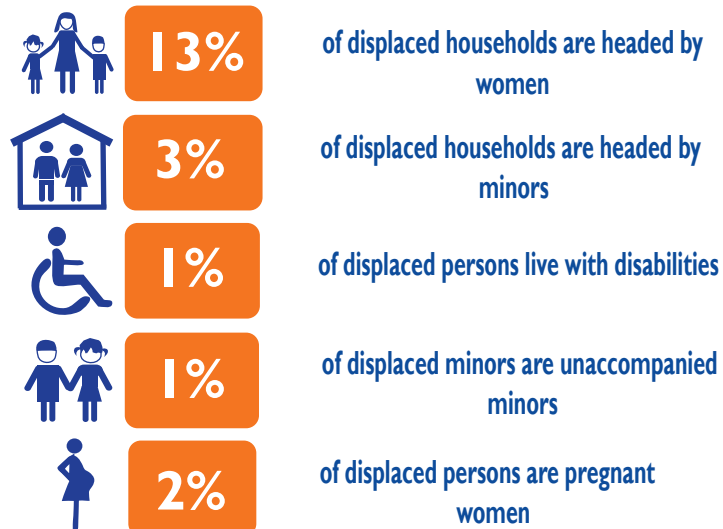

168,674 IDPs*
37,283 Displaced Households

*Internally Displaced Persons

PERIODS OF DISPLACEMENT*

*Currently displaced IDPs

PARTICULARLY VULNERABLE GROUPS

PRESENCE OF IDPs BY PROVINCE

This map is for illustration purposes only. Names and boundaries on this map do not imply official endorsement or acceptance by IOM. Source: IOM, IGEBU

DISPLACEMENT REASONS*

DISPLACEMENT TRENDS

Number of IDPs present in Burundi