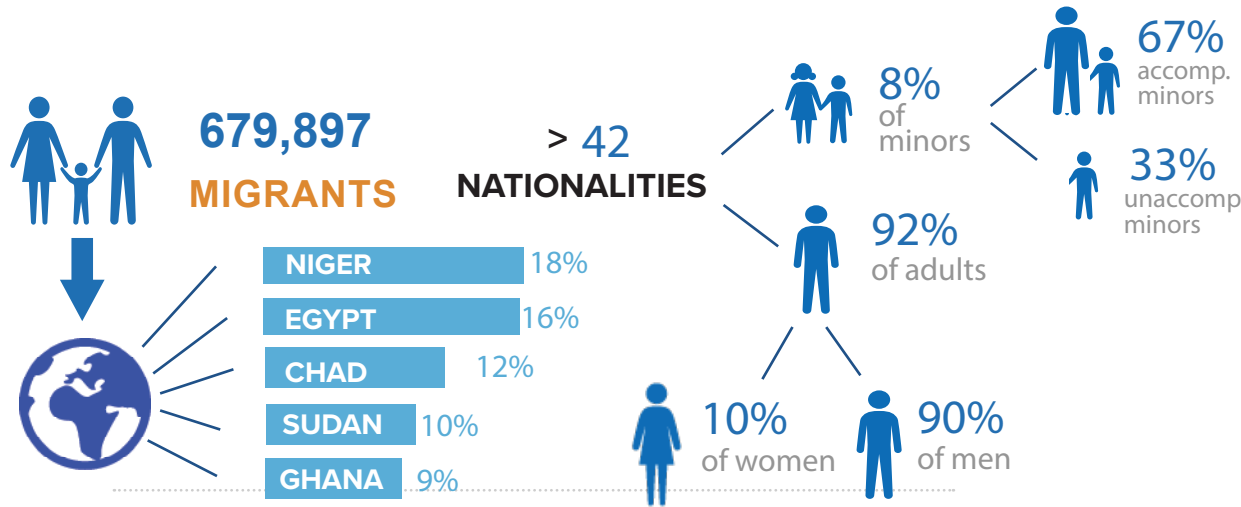

KEY FINDINGS

THE UN MIGRATION AGENCY

MIGRANTS PRESENT IN
551 of 667 MUHALLAS

100% of BALADIYAS

100% COVERAGE

TOP 3 LOCATIONS
(% of migrants)

TOP 3 REGIONS OF ORIGIN
(% of migrants)

KEY INFORMANTS

SHELTER TYPE