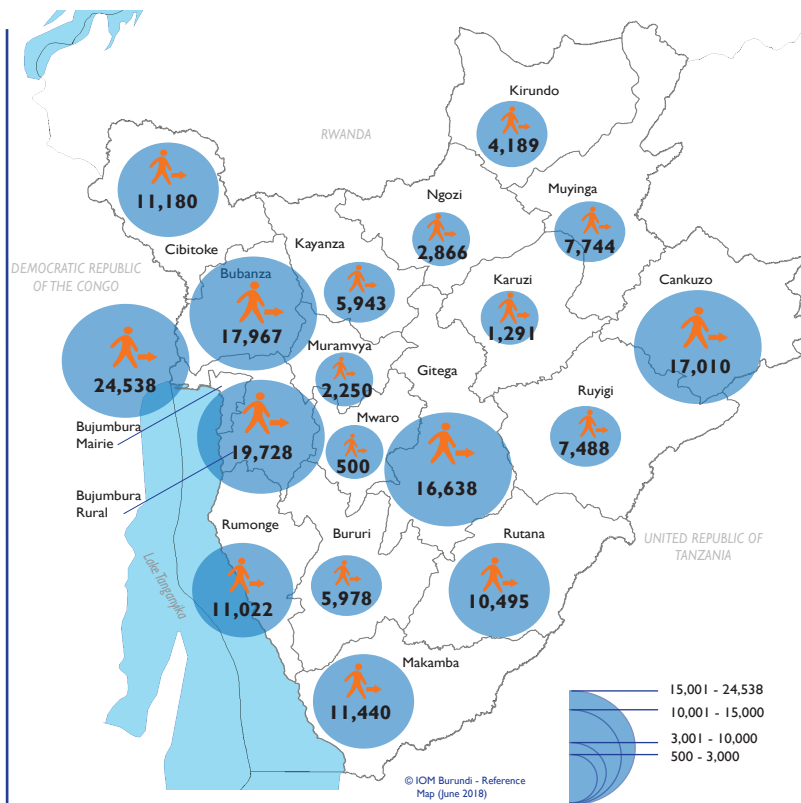

DISPLACEMENT DASHBOARD

178,267 IDPs*
39,334 Displaced Households

*Internally Displaced Persons

ACCOMMODATION TYPES

PERIODS OF DISPLACEMENT*

*Currently displaced IDPs

DISPLACEMENT REASONS*

* Other reasons: 749

DISPLACEMENT TRENDS

Number of IDPs present in Burundi

PRESENCE OF IDPs BY PROVINCE

This map is for illustration purposes only. Names and boundaries on this map do not imply official endorsement or acceptance by IOM.
Source: IOM, IGEBU

PROVINCES OF ORIGIN