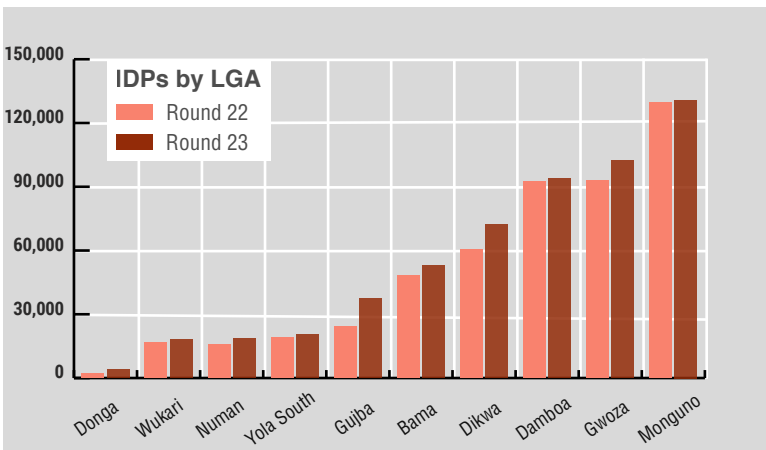

Top LGAs with IDPs number changes

Gujba

Round 23
37,415

Round 22
24,094

↑ ↑ Increment

Dikwa

Round 23
72,426

Round 22
60,448

↑ ↑ Increment

Maiduguri

Round 23
249,622

Round 22
261,478

↓ ↓ Reduction

Gwoza

Round 23
102,451

Round 22
93,049

↑ ↑ Increment

IDPs Population Variation

- Inaccessible LGA
- Decrease of more than 500 IDPs
- Increase of more than 500 IDPs
- The change is not more than 500 IDPs

0 65 130 260 Km

Top LGAs with IDPs population increase; total increase between R 22 and R 23 is **+59,567** | Top LGAs with IDPs population decrease; total decrease between R 22 and R 23 is **-22,257**