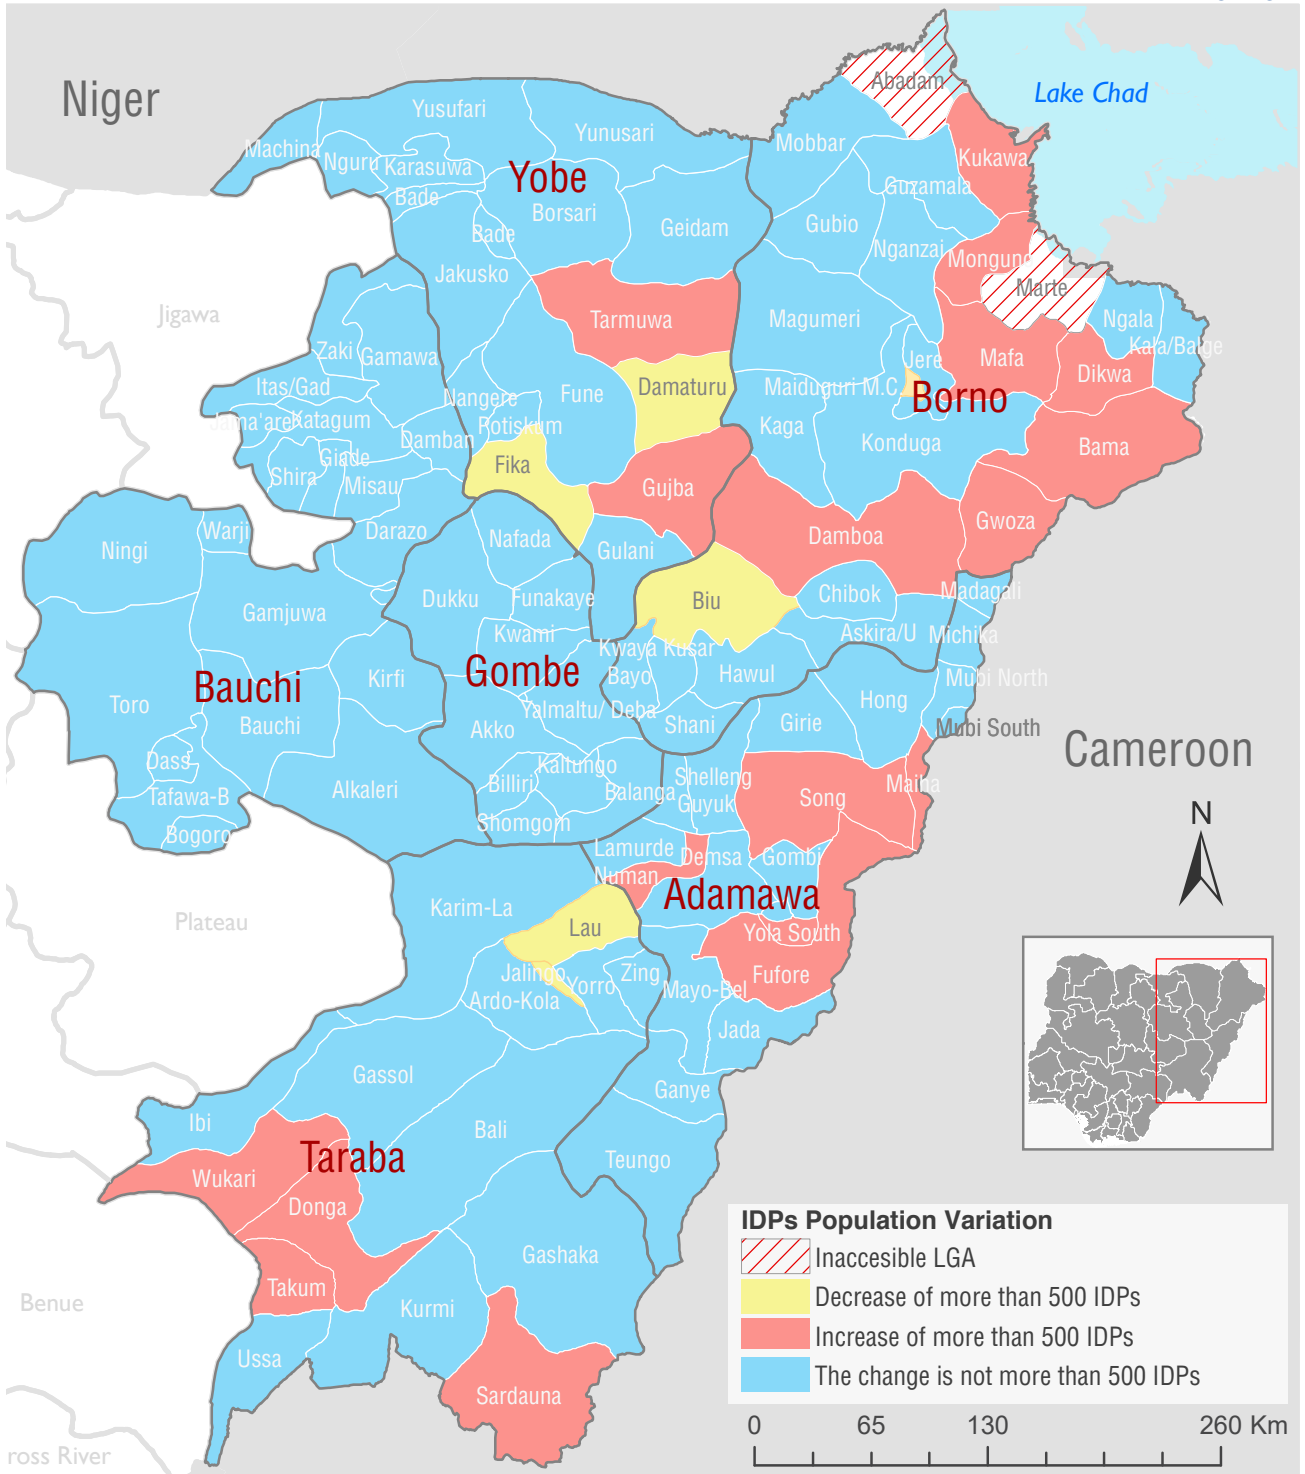

Top LGAs with IDPs number changes

Gujba

Round 23
37,415

Round 22
24,094

↑ ↑ Increment

Dikwa

Round 23
72,426

Round 22
60,448

↑ ↑ Increment

Maiduguri

Round 23
249,622

Round 22
261,478

↓ ↓ Reduction

Gwoza

Round 23
102,451

Round 22
93,049

↑ ↑ Increment

IDPs Population Variation

- Inaccessible LGA
- Decrease of more than 500 IDPs
- Increase of more than 500 IDPs
- The change is not more than 500 IDPs

0 65 130 260 Km

Top LGAs with IDPs population increase; total increase between R 22 and R 23 is **+59,567** | Top LGAs with IDPs population decrease; total decrease between R 22 and R 23 is **-22,257**

The depiction and use of boundaries, geographic names, and related data shown on maps and included in this report are not warranted to be error free nor do they imply judgment on the legal status of any territory, or any endorsement or acceptance of such boundaries by IOM.