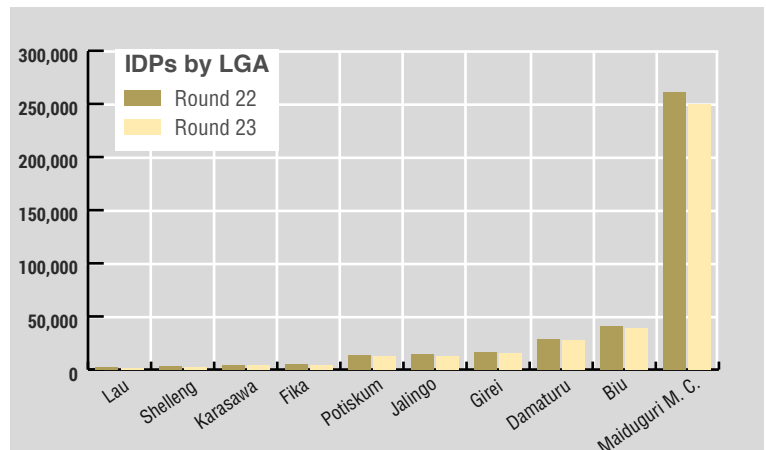

Top LGAs with IDPs number changes

Gujba

Round 23
37,415

Round 22
24,094

↑ ↑ Increment

Dikwa

Round 23
72,426

Round 22
60,448

↑ ↑ Increment

Maiduguri

Round 23
249,622

Round 22
261,478

↓ ↓ Reduction

Gwoza

Round 23
102,451

Round 22
93,049

↑ ↑ Increment

IDPs Population Variation

- Inaccessible LGA
- Decrease of more than 500 IDPs
- Increase of more than 500 IDPs
- The change is not more than 500 IDPs

0 65 130 260 Km

Top LGAs with IDPs population increase; total increase between R 22 and R 23 is **+59,567** | Top LGAs with IDPs population decrease; total decrease between R 22 and R 23 is **-22,257**