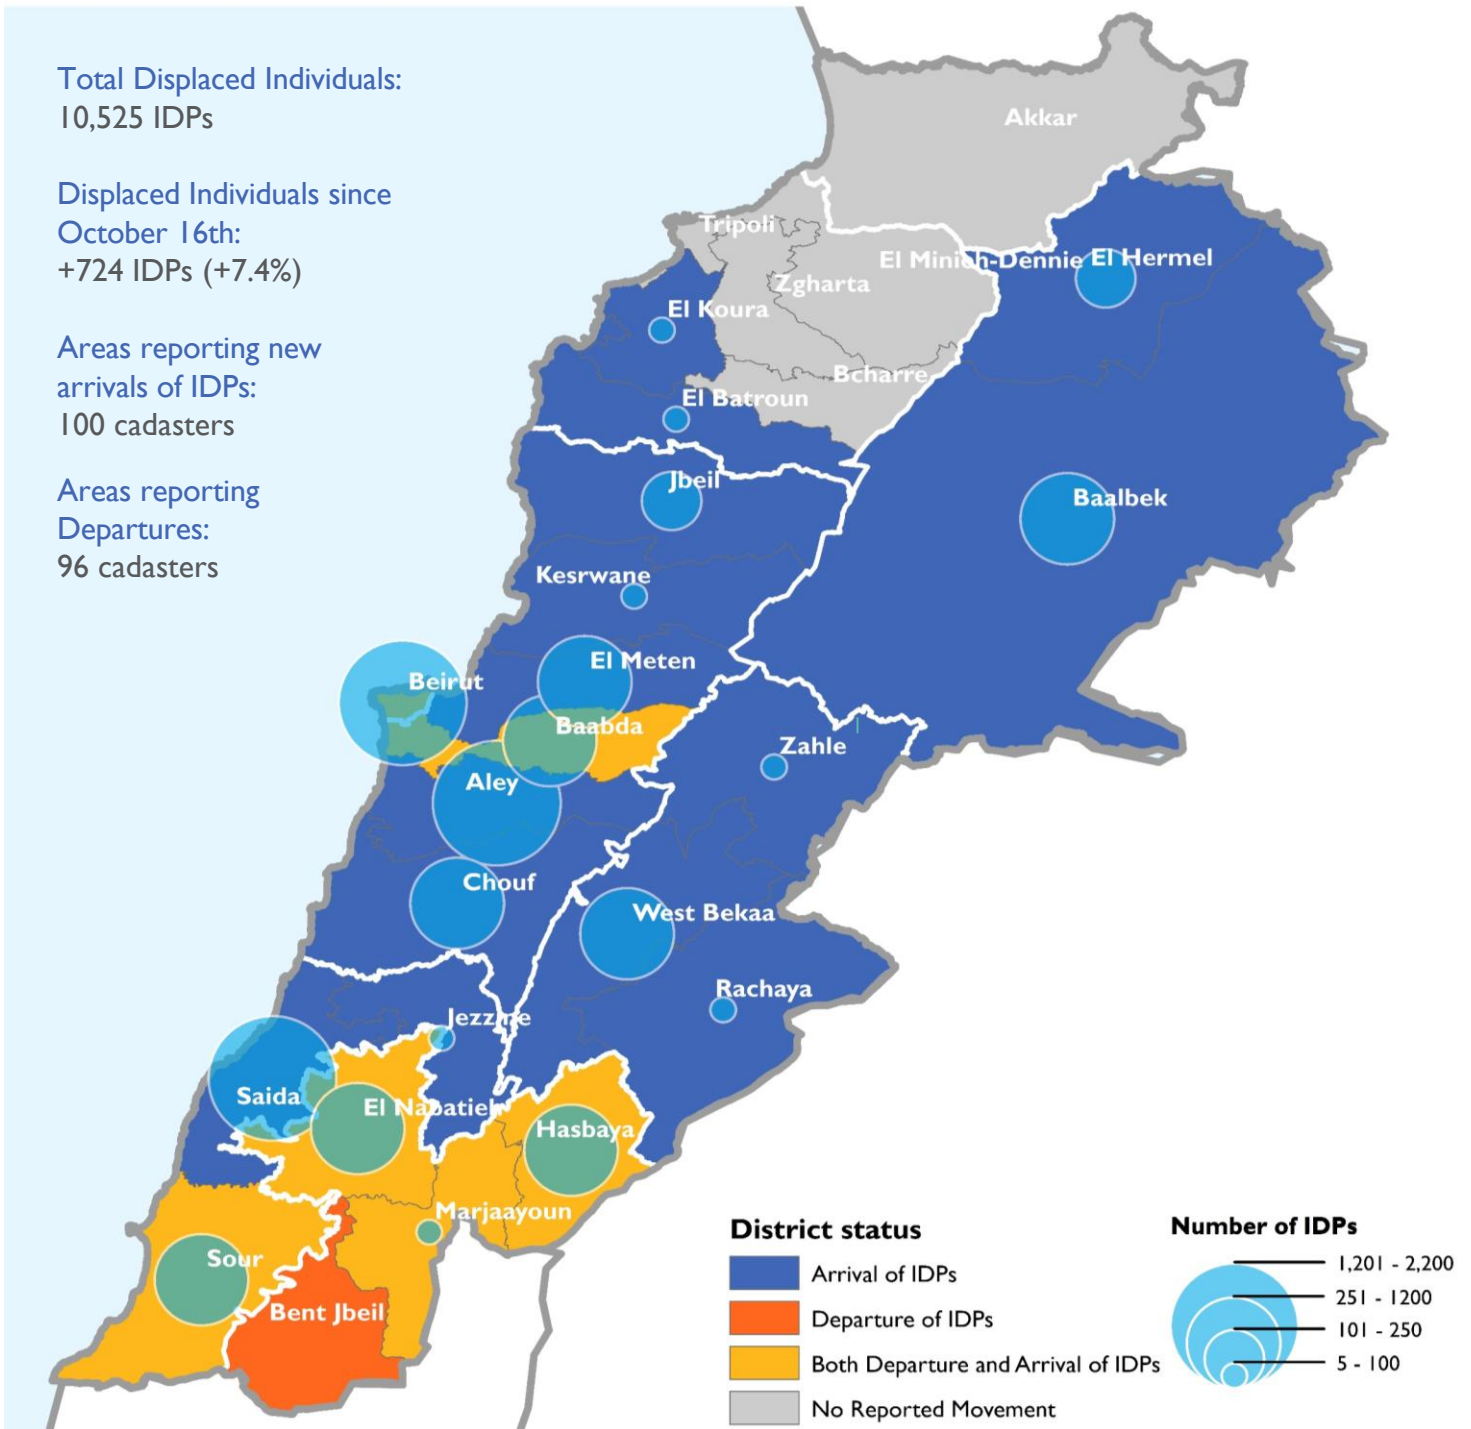

MOBILITY SNAPSHOT – Round 4

Report Production Date: 19 October 2023 | Data collected up till 1600h 17 October 2023

Overview

Since October 8th there has been an increase in cross-border incidents between Israel and Lebanon, resulting in the displacement of people both within the South and elsewhere within the country. Since October 10th, the Displacement Tracking Matrix (DTM) has been conducting the daily monitoring of population movements. The objective of the exercise is to inform preparedness and response planning.

Methodology

Data is frequently collected on the presence of internally displaced persons (IDPs), including the area of displacement and the area of origin. This process is part of developing a comprehensive IDP baseline in line with the [DTM Global Methodological Framework](#).

The DTM is using a network of over 3,600 key informants across the country to provide localized numbers on displacement and departures. The Key informants consist of Government officials, Mukhtars, migrant community representatives and neighborhood focal points.

Total Displaced Individuals:
10,525 IDPs

Displaced Individuals since October 16th:
+724 IDPs (+7.4%)

Areas reporting new arrivals of IDPs:
100 cadasters

Areas reporting Departures:
96 cadasters

**This map is for illustration purposes only. Names and boundaries on this map do not imply official endorsement or acceptance by IOM.