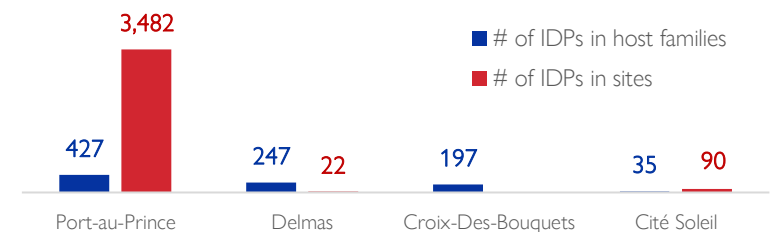

* See the next page for more details on host locations of displaced people

This map is for illustration purposes only. The depiction and use of boundaries, geographic names and related data shown on maps and included in this report are not warranted to be error free nor do they imply judgment on the legal status of any territory, or any endorsement or acceptance of such boundaries by IOM.