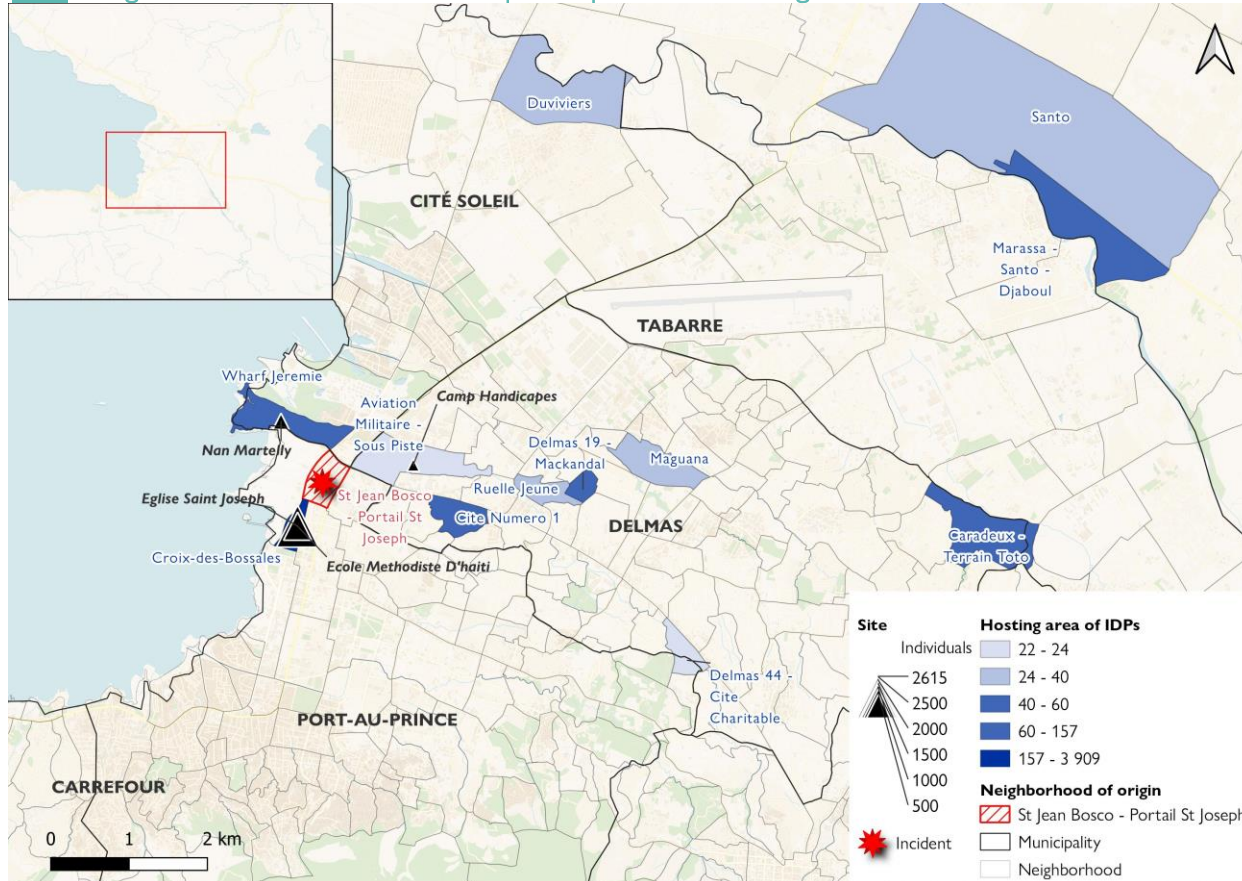

This information was collected following armed attacks that occurred in the Port-au-Prince municipality since 13 October 2023, specifically in the St Jean Bosco - Portail St Joseph neighborhood (communal section 1st Section Turgeau). As a result of these attacks, residents from this neighborhood were forced to flee to **12 different neighborhoods** and **4 spontaneous sites**. A total of **4,500 individuals (1,077 households)** have been displaced. Among them, **3,594 persons (80%)** have sought refuge in **sites**, while the remaining individuals have been accommodated by host families. This data was collected from key informants through telephone interviews.

### Map: Origins and destinations of the displaced persons following this incident

### Total displaced people

**1,077** Displaced households  
**4,500** Displaced individuals

### Displaced persons in sites

**4** Spontaneous sites  
**3,594** Individuals (870 households)