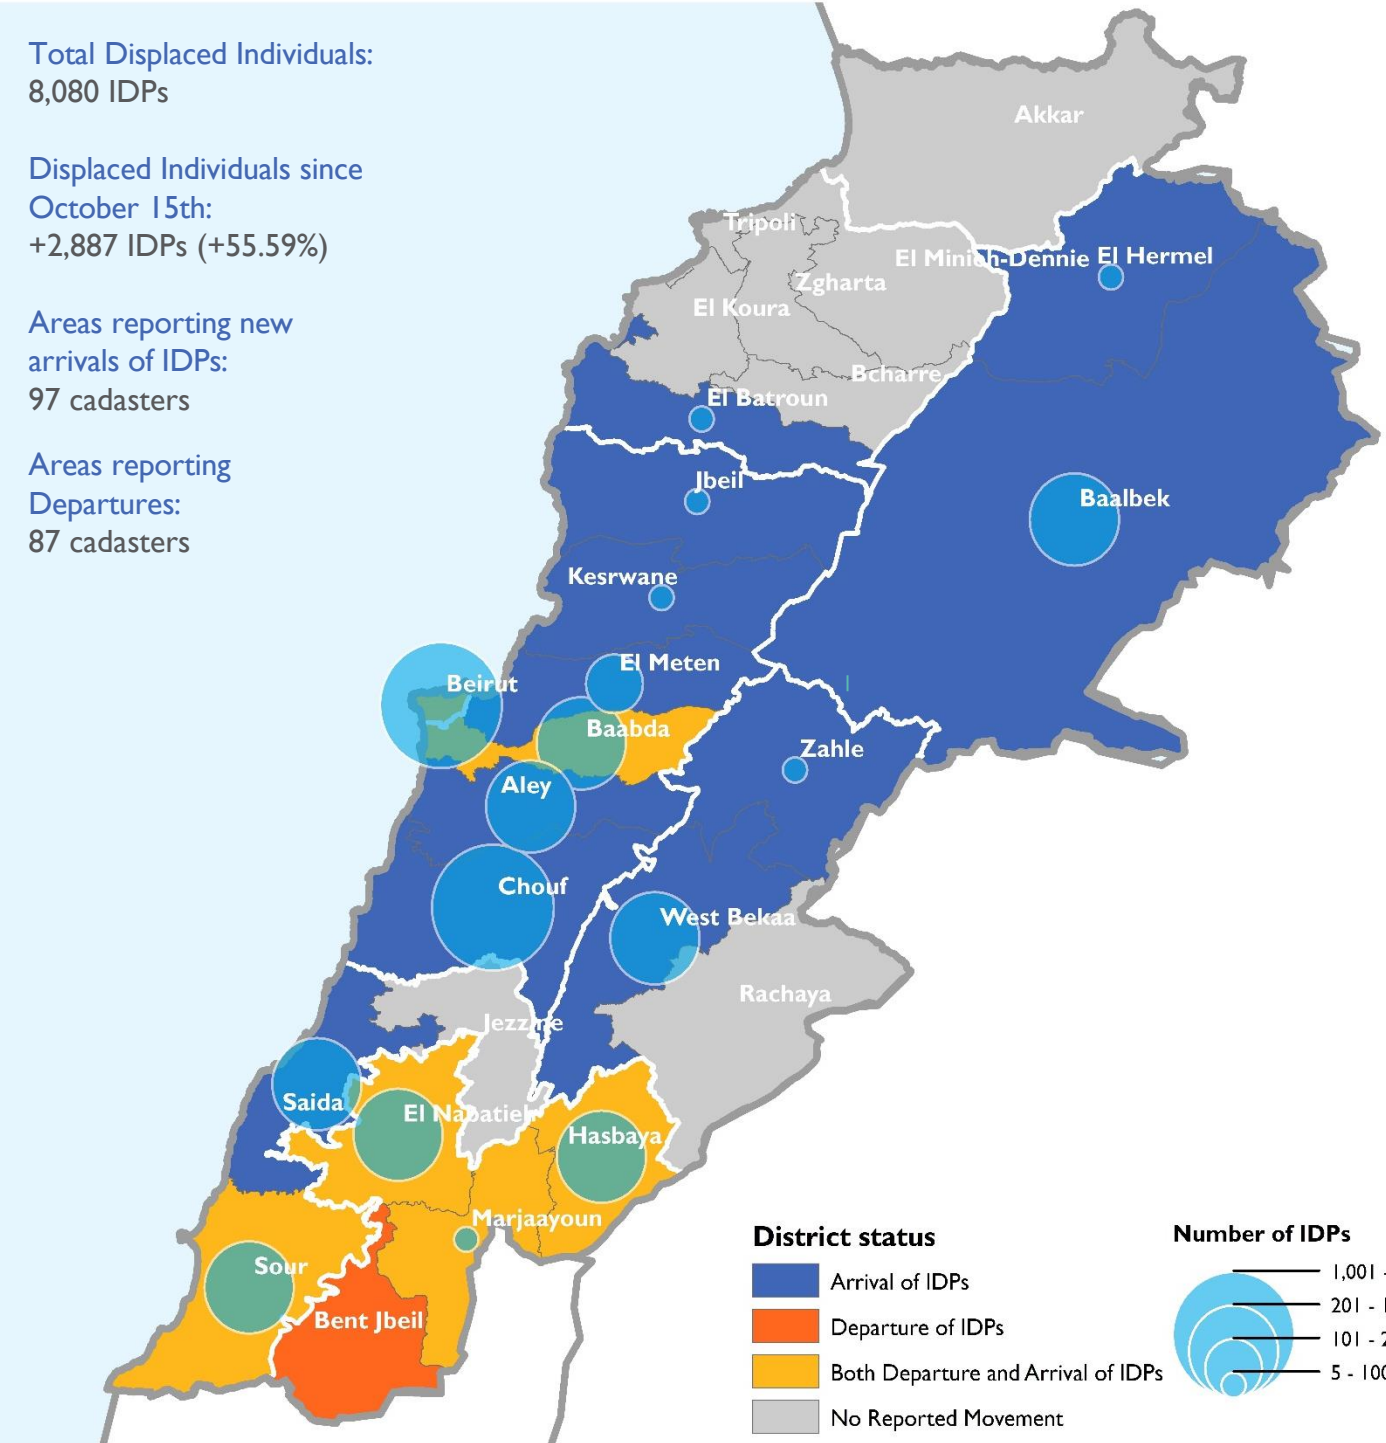

Overview

Since October 8th there has been an increase in cross-border incidents between Israel and Lebanon, resulting in the displacement of people both within the South and elsewhere within the country. Since October 10th, the Displacement Tracking Matrix (DTM) has been conducting the daily monitoring of population movements. The objective of the exercise is to inform preparedness and response planning.

Methodology

Data is frequently collected on the presence of internally displaced persons (IDPs), including the area of displacement and the area of origin. This process is part of developing a comprehensive IDP baseline in line with the [DTM Global Methodological Framework](#).

The DTM is using a network of over 3,600 key informants across the country to provide localized numbers on displacement and departures. The Key informants consist of Government officials, Mukhtars, migrant community representatives and neighborhood focal points.

## Displacement within Lebanon

The below tables provides an overview of displacement and place of origin by cadaster in Lebanon.

Each governorate of displacement is represented by a separate table.