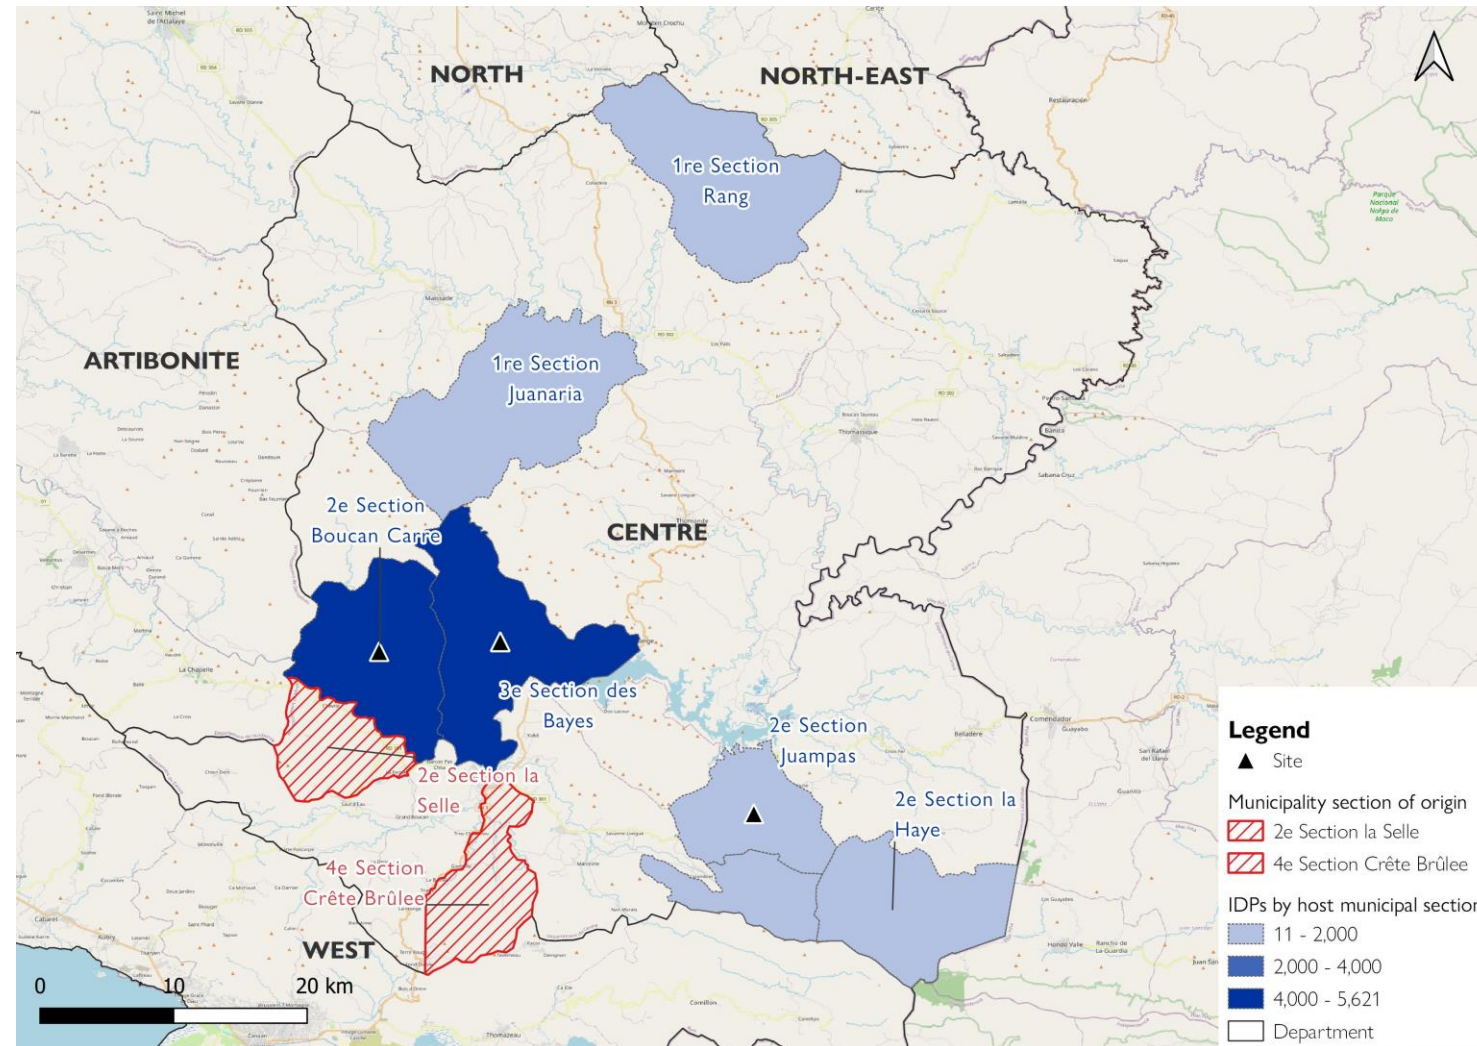

Host locations of displaced persons

This map is for illustration purposes only. The depiction and use of boundaries, geographic names and related data shown on maps and included in this report are not warranted to be error free nor do they imply judgment on the legal status of any territory, or any endorsement or acceptance of such boundaries by IOM.

Demography

Methodology

The emergency monitoring aims to gather information about significant and sudden population movements, as well as security and climate emergency situations. The information is collected through interviews with key informants and direct observation.

Event summary

This information was collected following the armed attacks that occurred on **September 22, 2023**, in Saut D'Eau, in the 2nd communal section of La Selle, and on **September 25, 2023**, in Mirebalais, in the 4th communal section of Crête Brûlée, in the Center department. These attacks have affected the residents of several municipalities and have led to the creation of **eight** new sites. Assessments were conducted with key informants over the phone. The results indicate that **10,026** persons are internally displaced, distributed among **3,135** households. Among them, **915** people are living in sites, corresponding to **252** households.