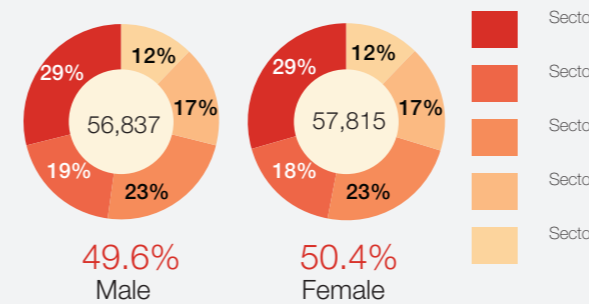

Overview

Internally Displaced Persons (IDPs) have been sheltering at the Bentiu protection of civilian (PoC) site since December 2013. There are currently 114,652 IDPs seeking protection in the site. Humanitarian partners and UNMISS are working with the communities to improve the living conditions in the site.

Supported by:

Population Heat Map for Bentiu PoC

POPULATION PER SECTOR

Sq. METRES PER PERSON

POPULATION <5 AND ≥5 YEARS

POPULATION LIVING IN COMMUNAL SHELTERS AND TENTS

MALE AND FEMALE POPULATION BREAKDOWN

PoC STRUCTURES*

Population trend Dec 2015 - May 2018