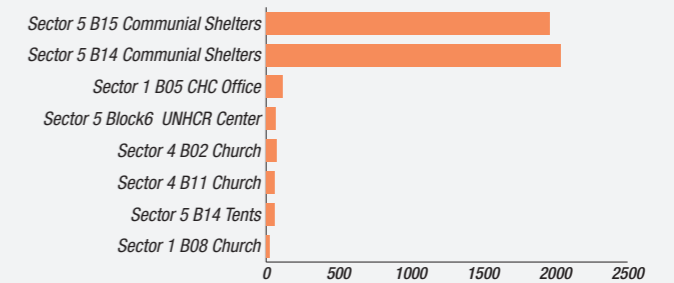

Overview

Internally Displaced Persons (IDPs) have been sheltering at the Bentiu protection of civilian (PoC) site since December 2013. There are currently 114,652 IDPs seeking protection in the site. Humanitarian partners and UNMISS are working with the communities to improve the living conditions in the site.

Supported by:

Population Heat Map for Bentiu PoC

POPULATION PER SECTOR

Sq. METRES PER PERSON

POPULATION <5 AND ≥5 YEARS

POPULATION LIVING IN COMMUNAL SHELTERS AND TENTS

MALE AND FEMALE POPULATION BREAKDOWN

PoC STRUCTURES*

Population trend Dec 2015 - May 2018