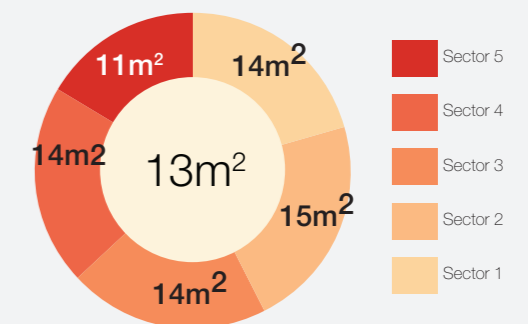

Overview

Internally Displaced Persons (IDPs) have been sheltering at the Bentiu protection of civilian (PoC) site since December 2013. There are currently 114,652 IDPs seeking protection in the site. Humanitarian partners and UNMISS are working with the communities to improve the living conditions in the site.

Supported by:

Population Heat Map for Bentiu PoC

POPULATION PER SECTOR

Sq. METRES PER PERSON

POPULATION <5 AND ≥5 YEARS

POPULATION LIVING IN COMMUNAL SHELTERS AND TENTS

MALE AND FEMALE POPULATION BREAKDOWN

PoC STRUCTURES*

Population trend Dec 2015 - May 2018