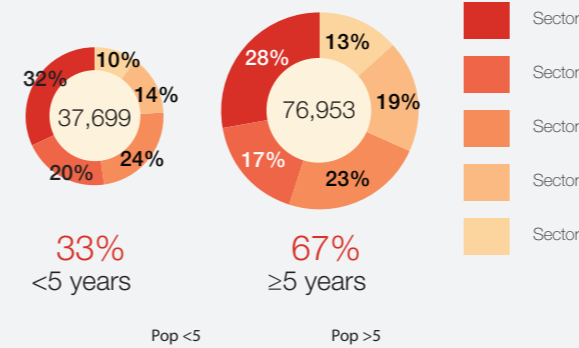

Overview

Internally Displaced Persons (IDPs) have been sheltering at the Bentiu protection of civilian (PoC) site since December 2013. There are currently 114,652 IDPs seeking protection in the site. Humanitarian partners and UNMISS are working with the communities to improve the living conditions in the site.

Supported by:

Population Heat Map for Bentiu PoC

POPULATION PER SECTOR

Sq. METRES PER PERSON

POPULATION <5 AND ≥5 YEARS

POPULATION LIVING IN COMMUNAL SHELTERS AND TENTS

MALE AND FEMALE POPULATION BREAKDOWN

PoC STRUCTURES*

Population trend Dec 2015 - May 2018