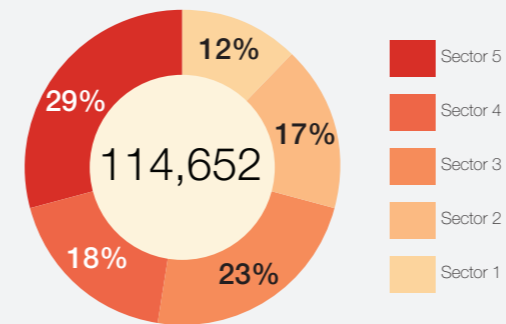

Overview

Internally Displaced Persons (IDPs) have been sheltering at the Bentiu protection of civilian (PoC) site since December 2013. There are currently 114,652 IDPs seeking protection in the site. Humanitarian partners and UNMISS are working with the communities to improve the living conditions in the site.

Supported by:

Population Heat Map for Bentiu PoC

POPULATION PER SECTOR

Sq. METRES PER PERSON

POPULATION <5 AND ≥5 YEARS

POPULATION LIVING IN COMMUNAL SHELTERS AND TENTS

MALE AND FEMALE POPULATION BREAKDOWN

PoC STRUCTURES*

Population trend Dec 2015 - May 2018