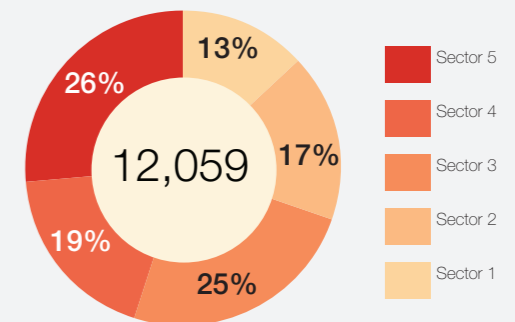

Overview

Internally Displaced Persons (IDPs) have been sheltering at the Bentiu protection of civilian (PoC) site since December 2013. There are currently 114,652 IDPs seeking protection in the site. Humanitarian partners and UNMISS are working with the communities to improve the living conditions in the site.

Supported by:

Population Heat Map for Bentiu PoC

POPULATION PER SECTOR

Sq. METRES PER PERSON

POPULATION <5 AND ≥5 YEARS

POPULATION LIVING IN COMMUNAL SHELTERS AND TENTS

MALE AND FEMALE POPULATION BREAKDOWN

PoC STRUCTURES*

Population trend Dec 2015 - May 2018