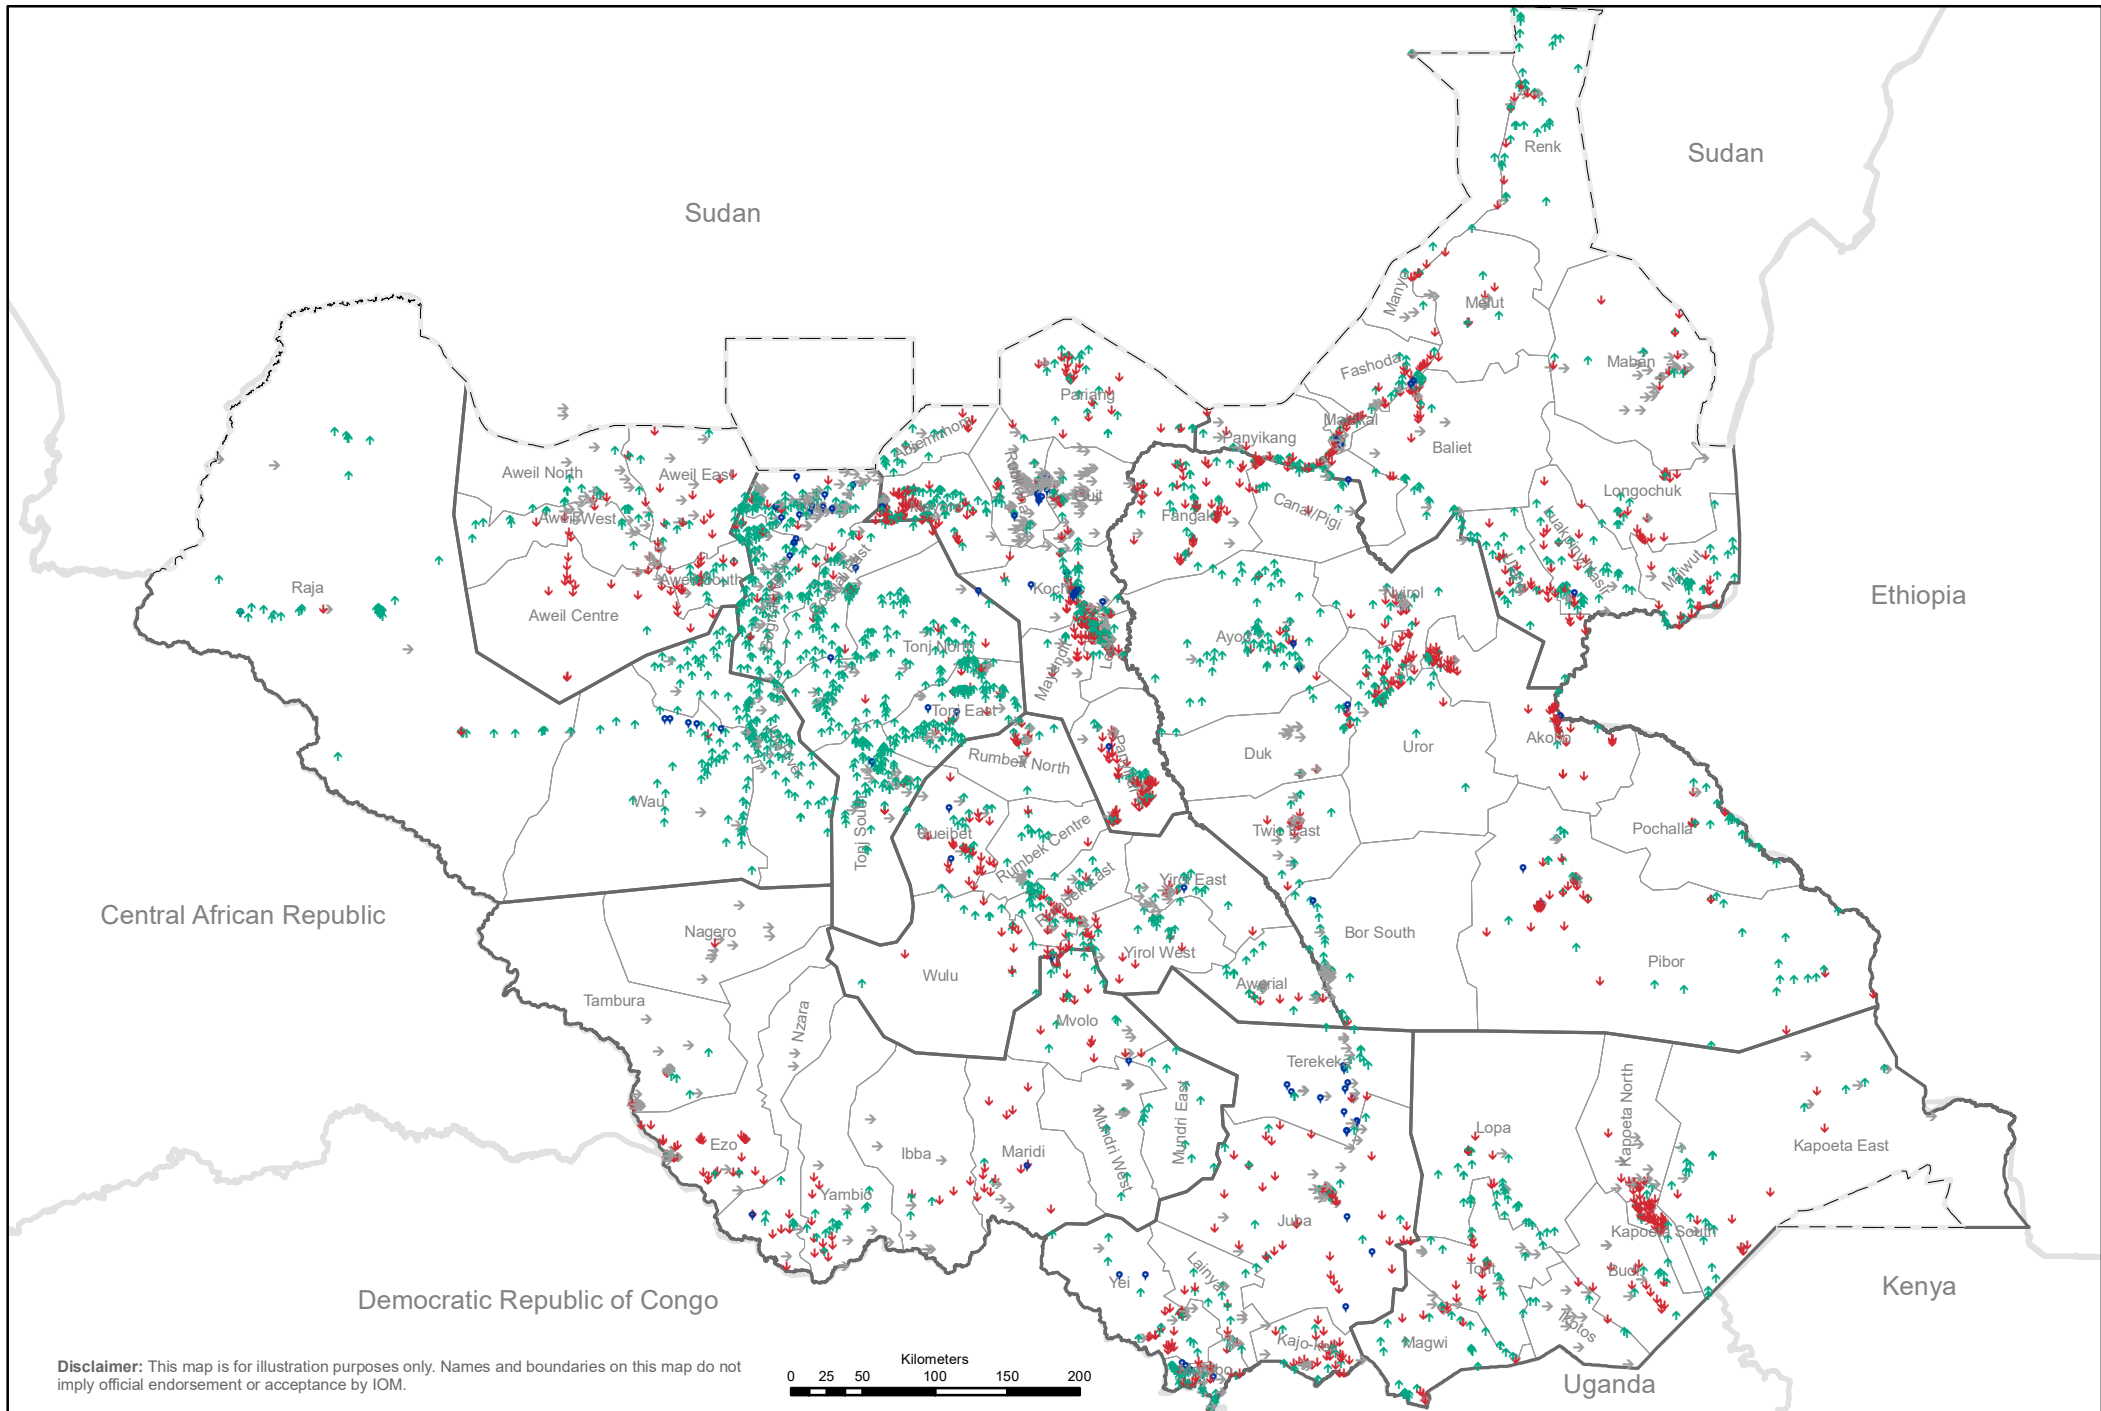

South Sudan

Mobility Tracking Round 14, April 2023

Returnees Compared Locations R14-R13

- Compared Location**
- ↓ Decrease
 - ↑ Increase
 - New Location
 - No Changes

Disclaimer: This map is for illustration purposes only. Names and boundaries on this map do not imply official endorsement or acceptance by IOM.