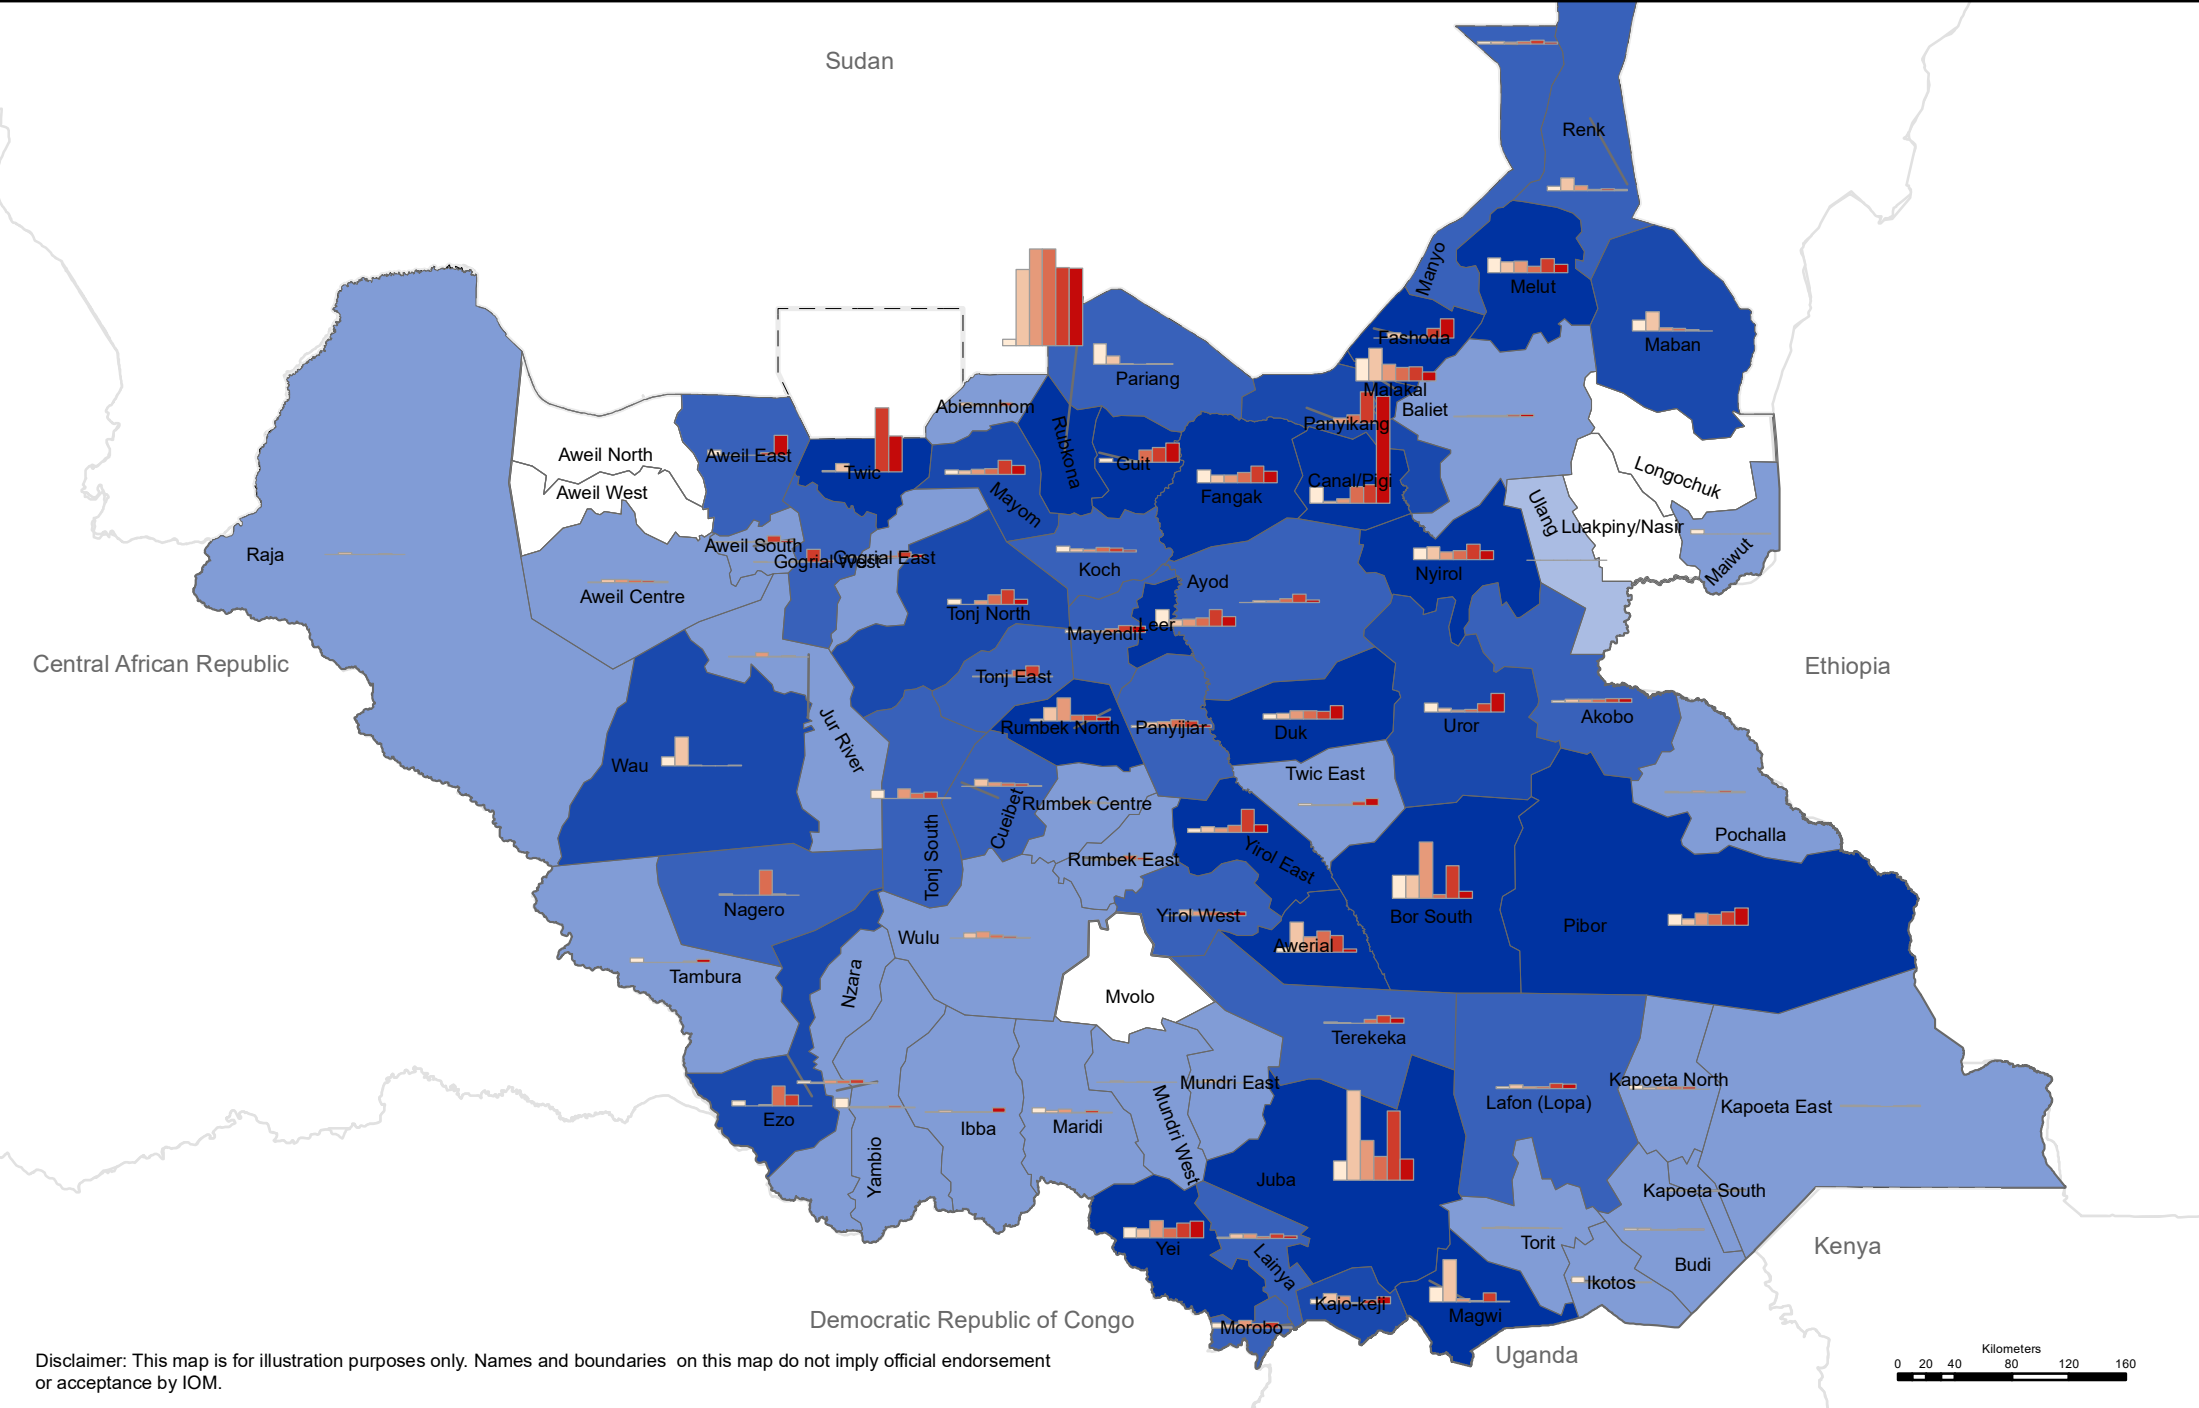

South Sudan

Mobility Tracking Round 14, April 2023

Subset of IDPs who arrived from within South Sudan as of April 2023

Disclaimer: This map is for illustration purposes only. Names and boundaries on this map do not imply official endorsement or acceptance by IOM.