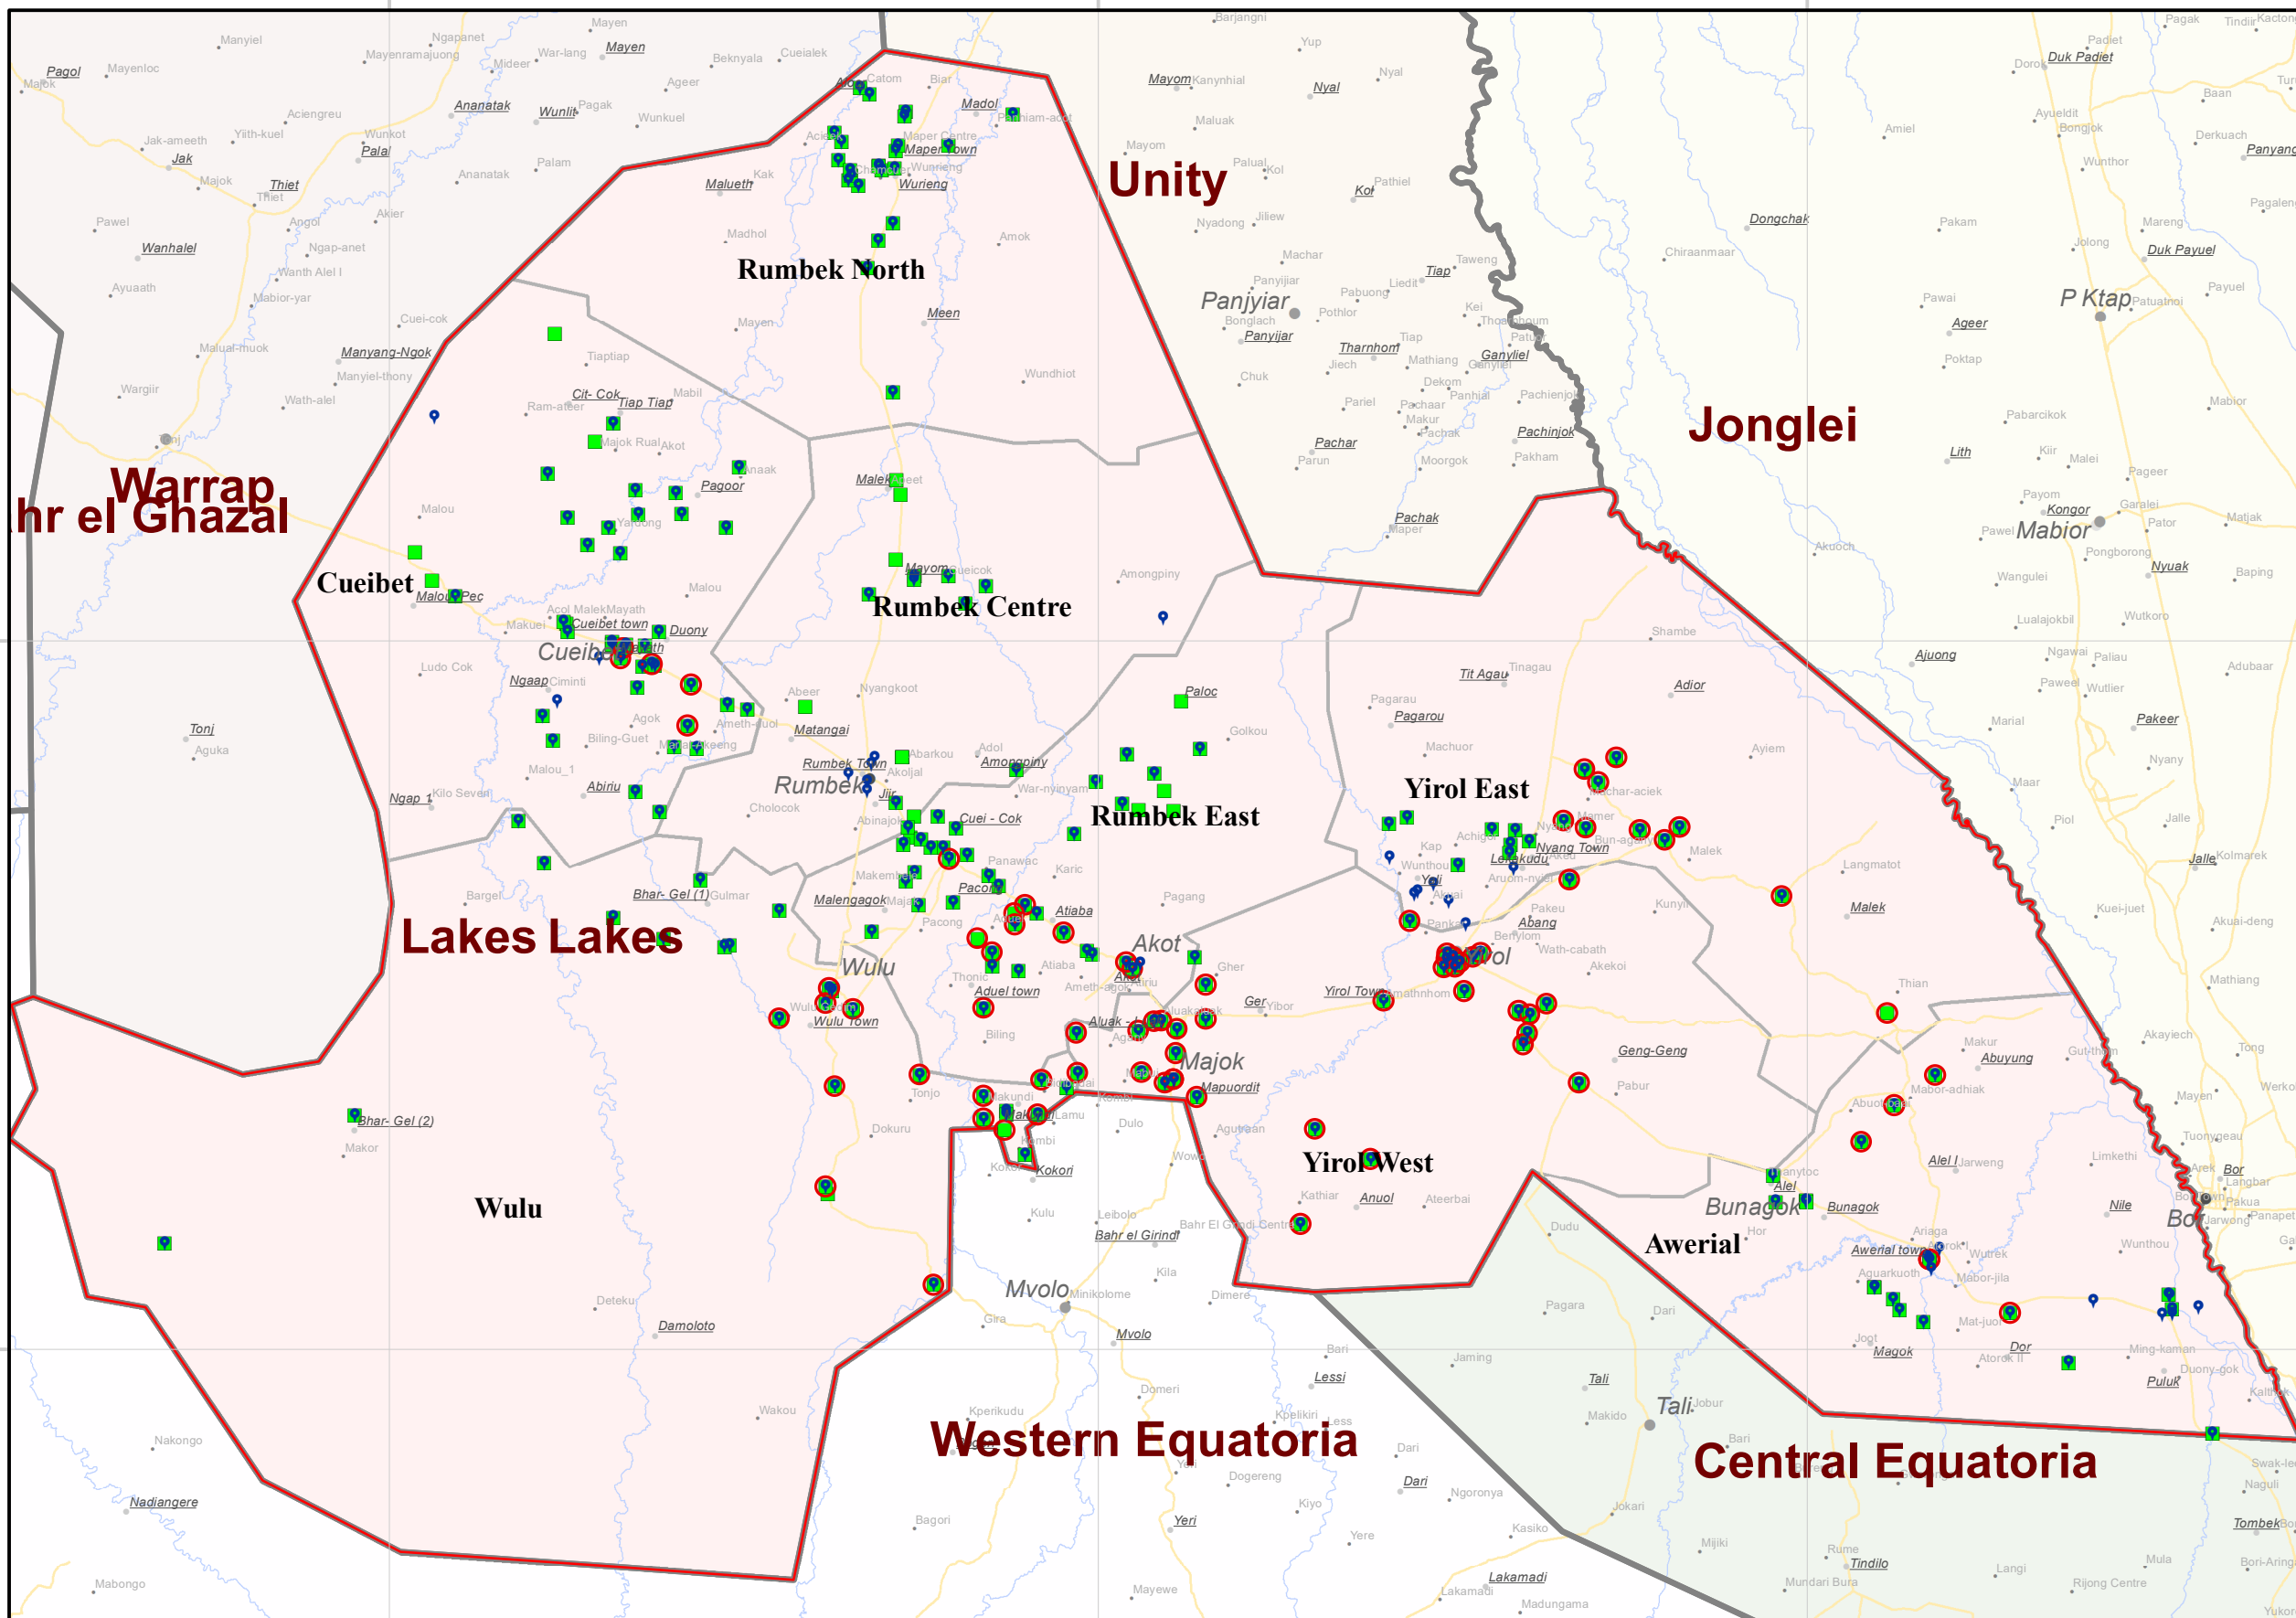

# IDPs and Returnees locations in Lakes as of April 2023

Displacement Tracking Matrix Mobility Tracking Round 14

## South Sudan Mobility Tracking Round 14, April 2023

- State
- County

*Payam - Sub Area name*

Village - Location name

- Locations of returnee individuals (previously displaced abroad) present at time of assessment
- Locations of returnee individuals (previously displaced only in South Sudan) present at time of assessment
- Locations of IDP individuals present at time of assessment
- Bordering Country
- Payam - Sub\_area name
- State
- National Capital
- Admin1 Capital
- Admin2 Capital
- Primary Town / Large Town
- Roads
- Rivers
- State

Total number of IDPs individuals present at the time of assessment **163,924**

Subset of IDPs individuals present at the time of assessment who were previously displaced abroad **5,754**

Total number of Returnees individuals present at the time of assessment **85,247**

Subset of Returnees individuals present at the time of assessment who were previously displaced abroad **5,903**

Disclaimer: This map is for illustration purposes only. Names and boundaries on this map do not imply official endorsement or acceptance by IOM.