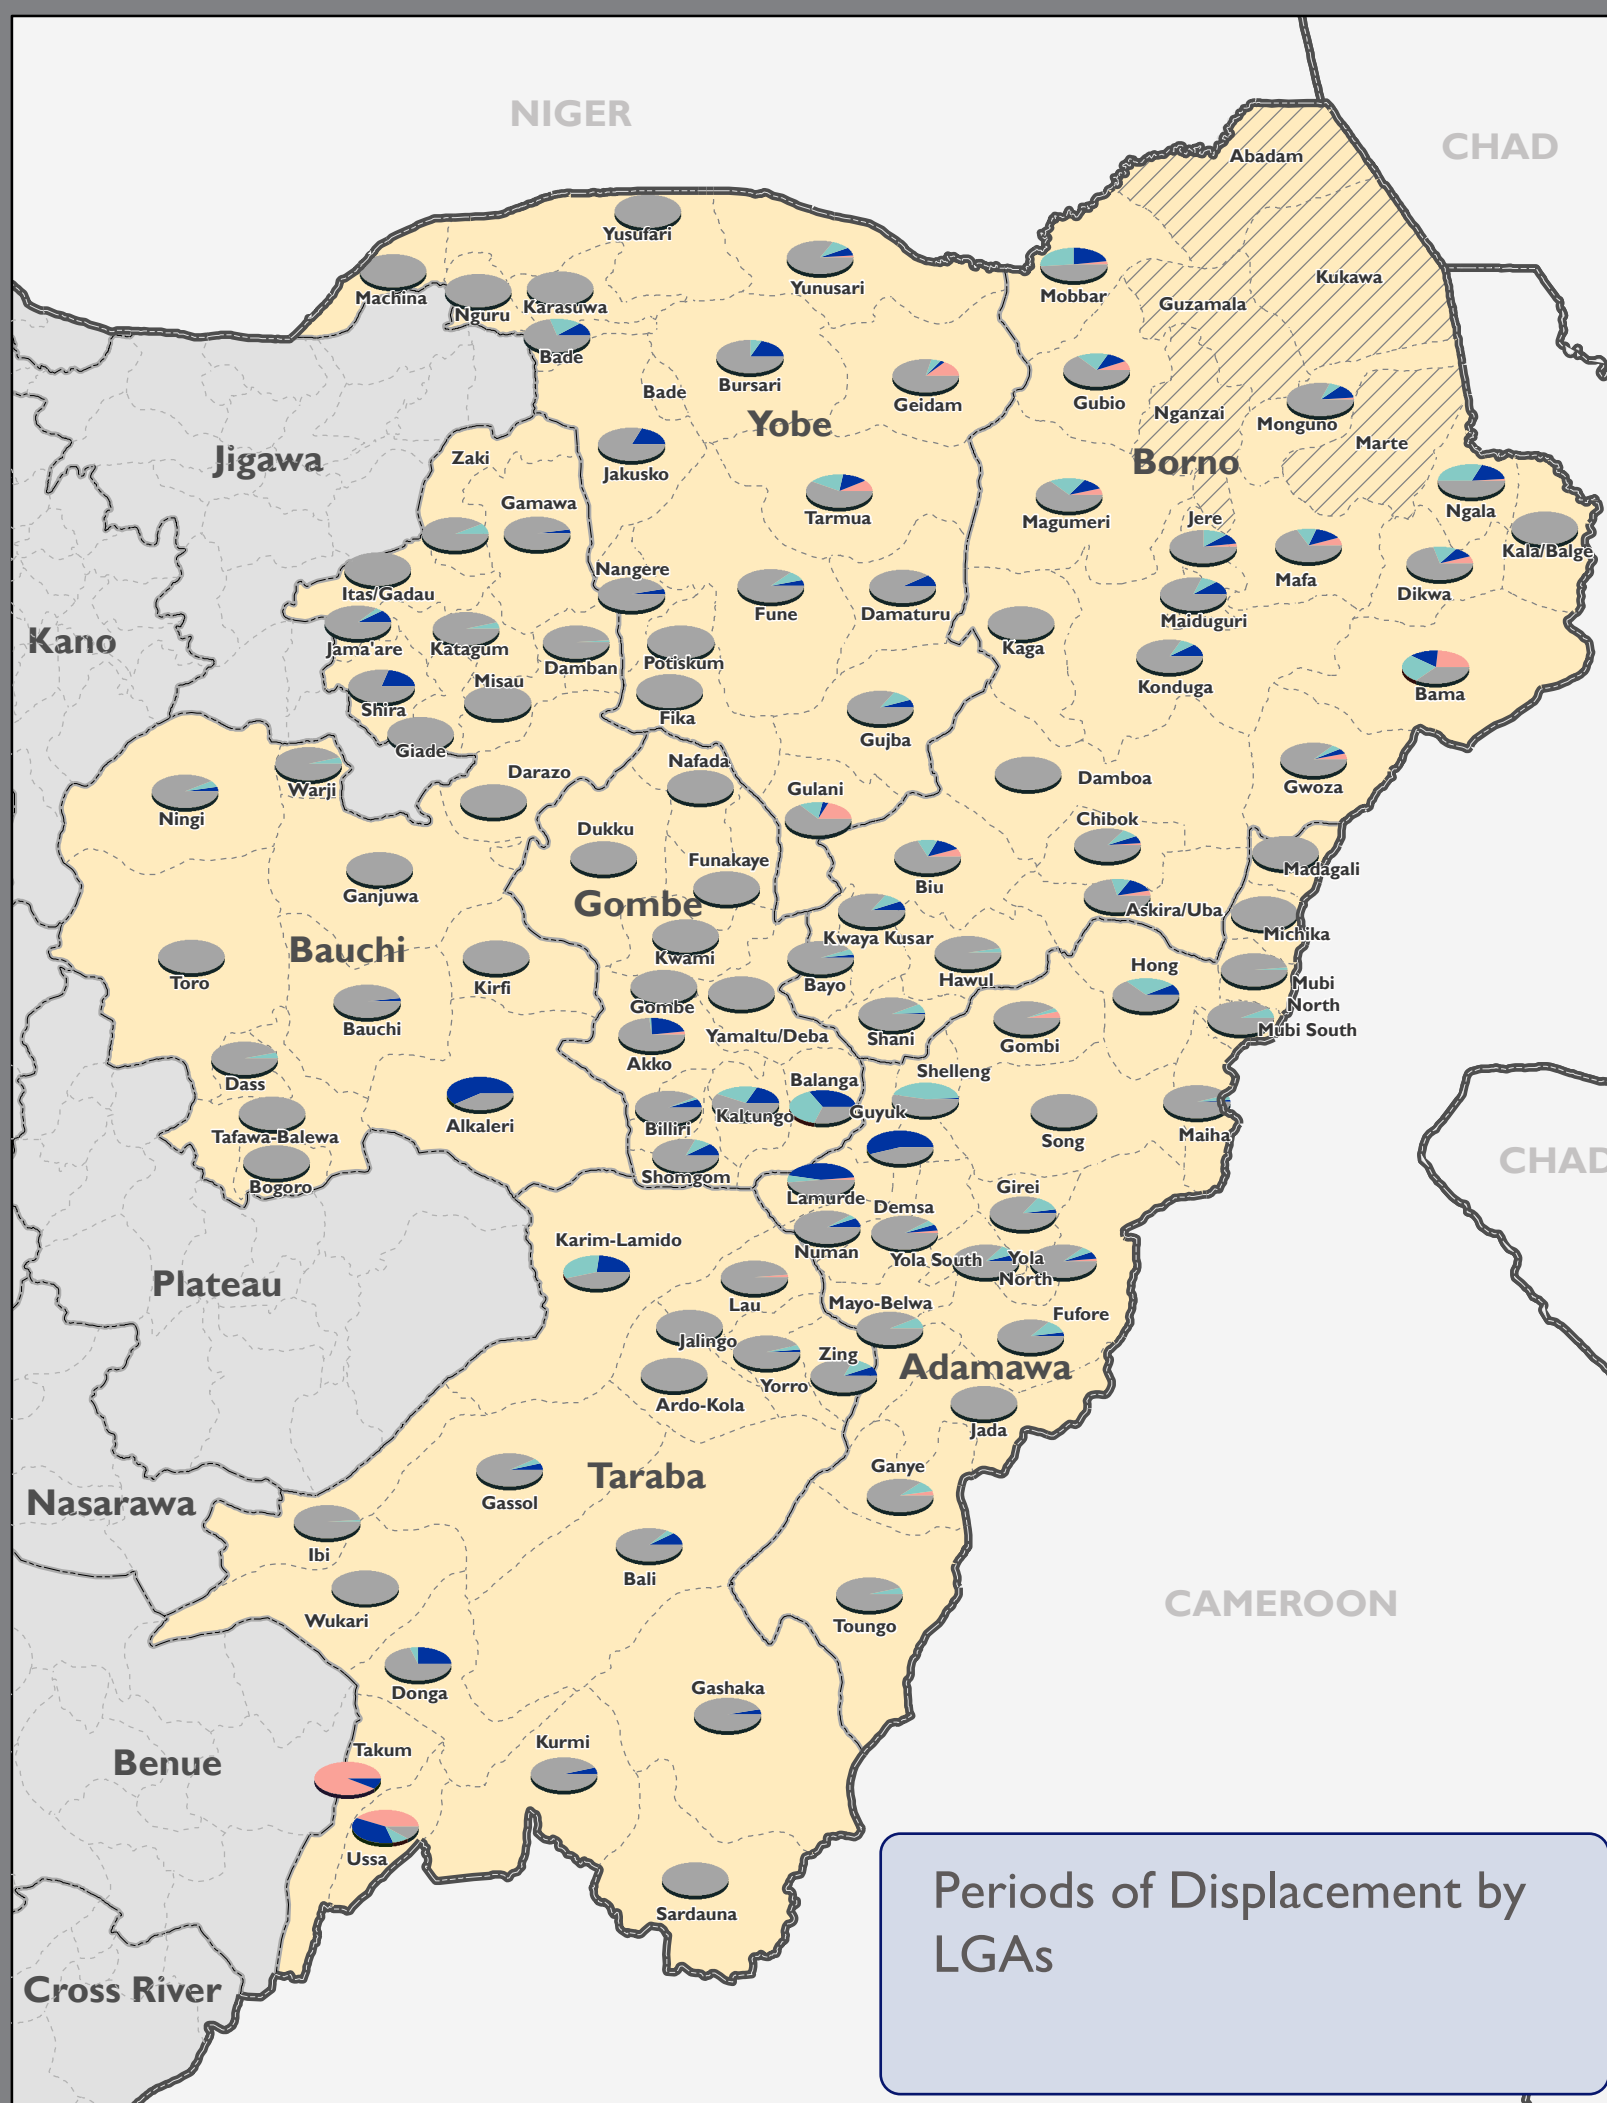

Nigeria - North East

Mobility Tracking IDPs and Returnee Atlas (Round 45)

- LGA boundary
- State boundary
- Country boundary

IDP Individuals

Not Assessed during Round 45

Source Data: IOM DTM Mobility Tracking - Round 45

Disclaimer: This map is for illustration purpose only. The boundaries and names shown on this map do not imply official endorsement or acceptance by IOM.

Periods of Displacement by LGAs