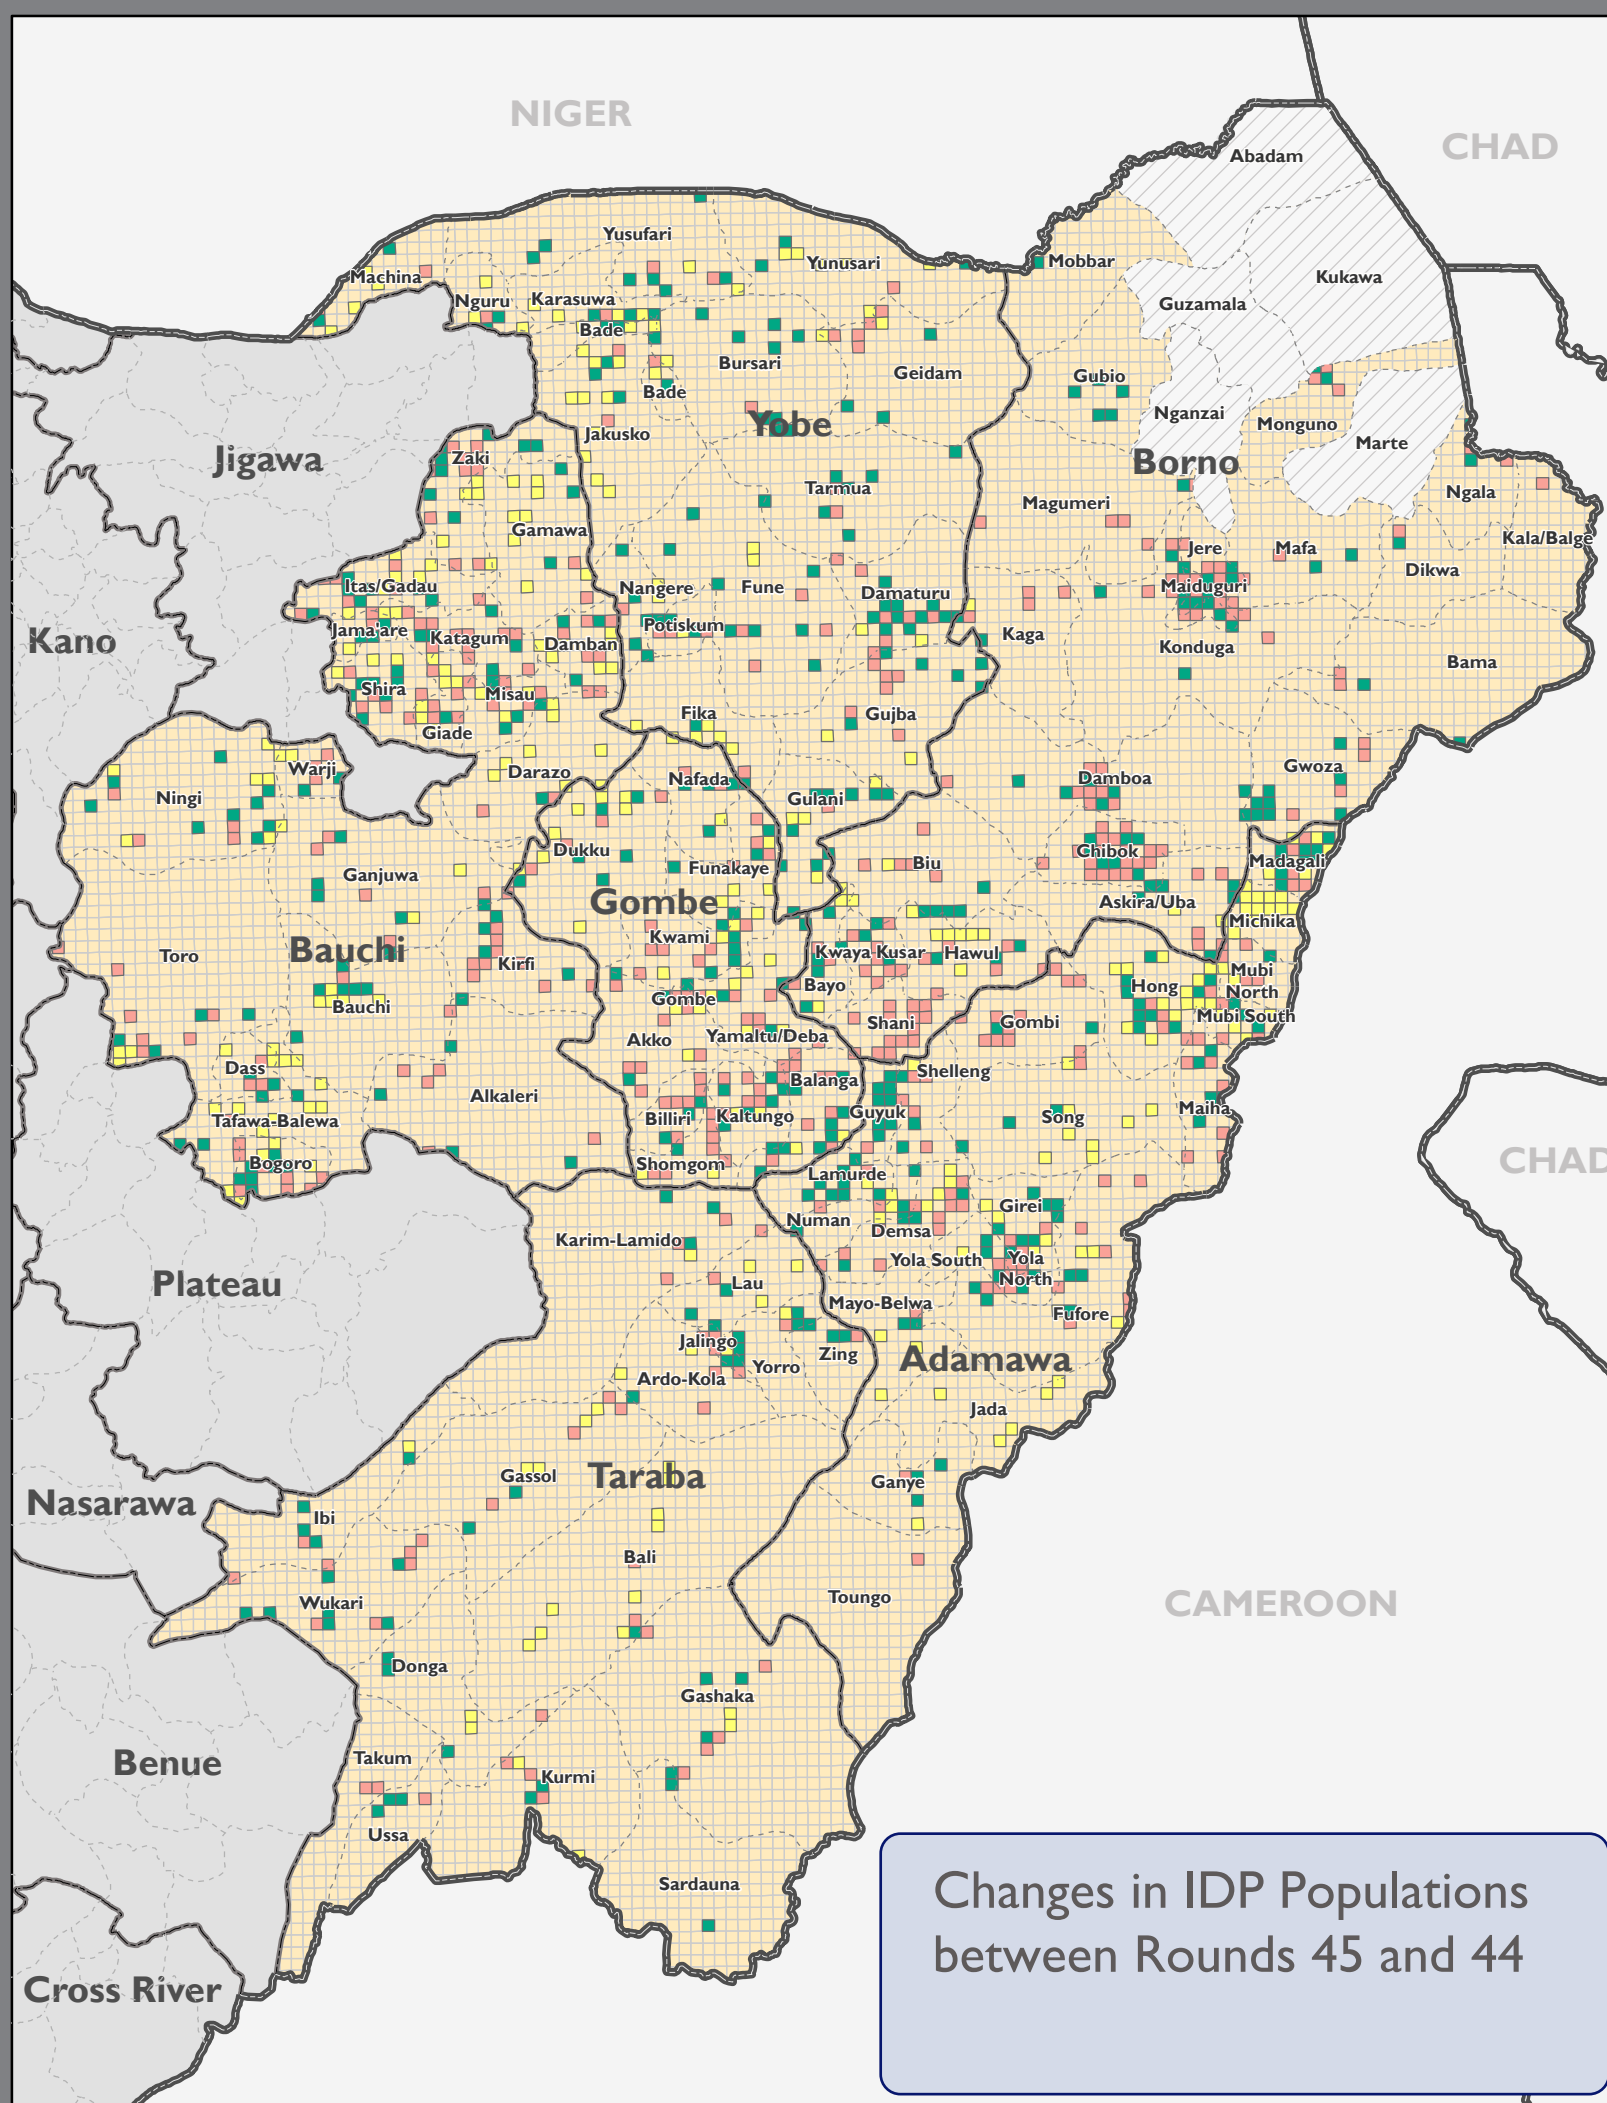

Nigeria - North East

Mobility Tracking IDPs and Returnee Atlas (Round 45)

- LGA boundary
- State boundary
- Country boundary

Change in IDP Population

- Decrease
- Increase
- No Change
- Not assessed during Round 45

Changes in IDP Populations
between Rounds 45 and 44

Source Data: IOM DTM Mobility Tracking - Round 45

Disclaimer: This map is for illustration purpose only. The boundaries and names shown on this map do not imply official endorsement or acceptance by IOM.