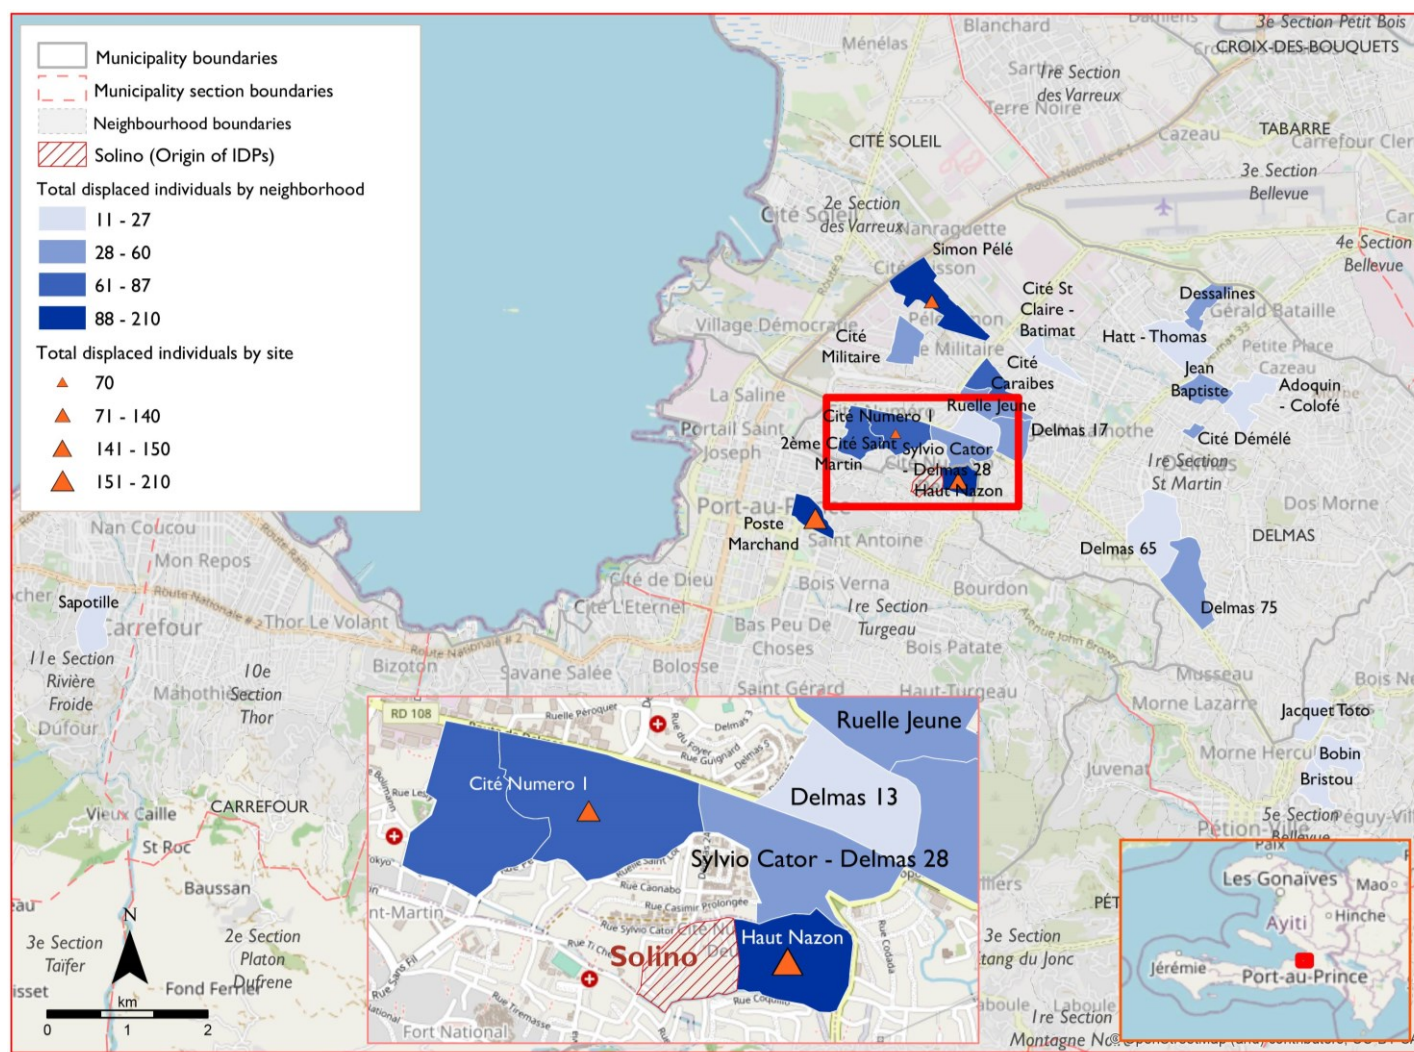

Host locations of displaced persons

Event Summary

On 6<sup>th</sup> September 2023, insecurity related violences erupted in the neighborhood of Solino located in the municipality of Port-au-Prince (West District). In addition to loss of life, these attacks have also caused the displacement of approximately **1 305 individuals (299 households)** who mainly took refuge in the municipalities of Delmas (67%) and Port-au-Prince (28%). Most of IDPs (56%) of IDPs took refuge in host families and 44% in 4 spontaneous sites (2 in the municipality of Port-au-Prince and 2 in Delmas).

Type of host location per municipality

This map is for illustration purposes only. The depiction and use of boundaries, geographic names and related data shown on maps and included in this report are not warranted to be error free nor do they imply judgment on the legal status of any territory, or any endorsement or acceptance of such boundaries by IOM.