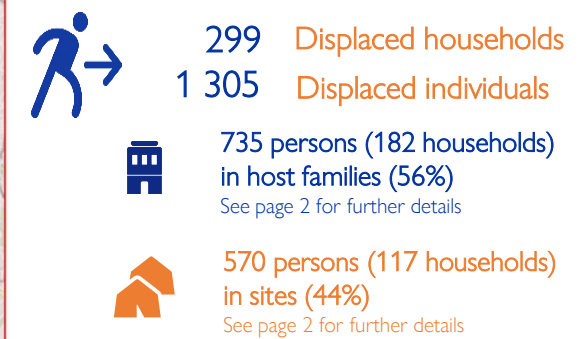

Host locations of displaced persons

Event Summary

On 6<sup>th</sup> September 2023, insecurity related violences erupted in the neighborhood of Solino located in the municipality of Port-au-Prince (West District). In addition to loss of life, these attacks have also caused the displacement of approximately **1 305 individuals (299 households)** who mainly took refuge in the municipalities of Delmas (67%) and Port-au-Prince (28%). Most of IDPs (56%) of IDPs took refuge in host families and 44% in 4 spontaneous sites (2 in the municipality of Port-au-Prince and 2 in Delmas).

Type of host location per municipality

This map is for illustration purposes only. The depiction and use of boundaries, geographic names and related data shown on maps and included in this report are not warranted to be error free nor do they imply judgment on the legal status of any territory, or any endorsement or acceptance of such boundaries by IOM.