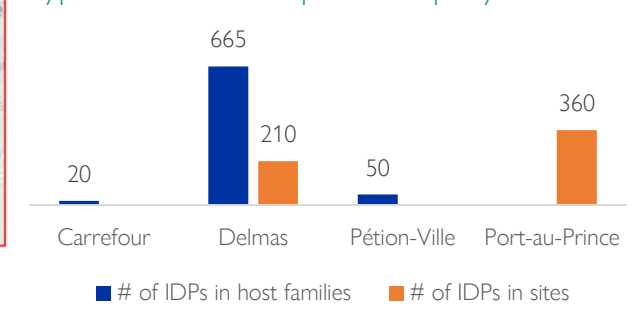

Host locations of displaced persons

Event Summary

On 6<sup>th</sup> September 2023, insecurity related violences erupted in the neighborhood of Solino located in the municipality of Port-au-Prince (West District). In addition to loss of life, these attacks have also caused the displacement of approximately **1 305 individuals (299 households)** who mainly took refuge in the municipalities of Delmas (67%) and Port-au-Prince (28%). Most of IDPs (56%) of IDPs took refuge in host families and 44% in 4 spontaneous sites (2 in the municipality of Port-au-Prince and 2 in Delmas).

Type of host location per municipality

This map is for illustration purposes only. The depiction and use of boundaries, geographic names and related data shown on maps and included in this report are not warranted to be error free nor do they imply judgment on the legal status of any territory, or any endorsement or acceptance of such boundaries by IOM.