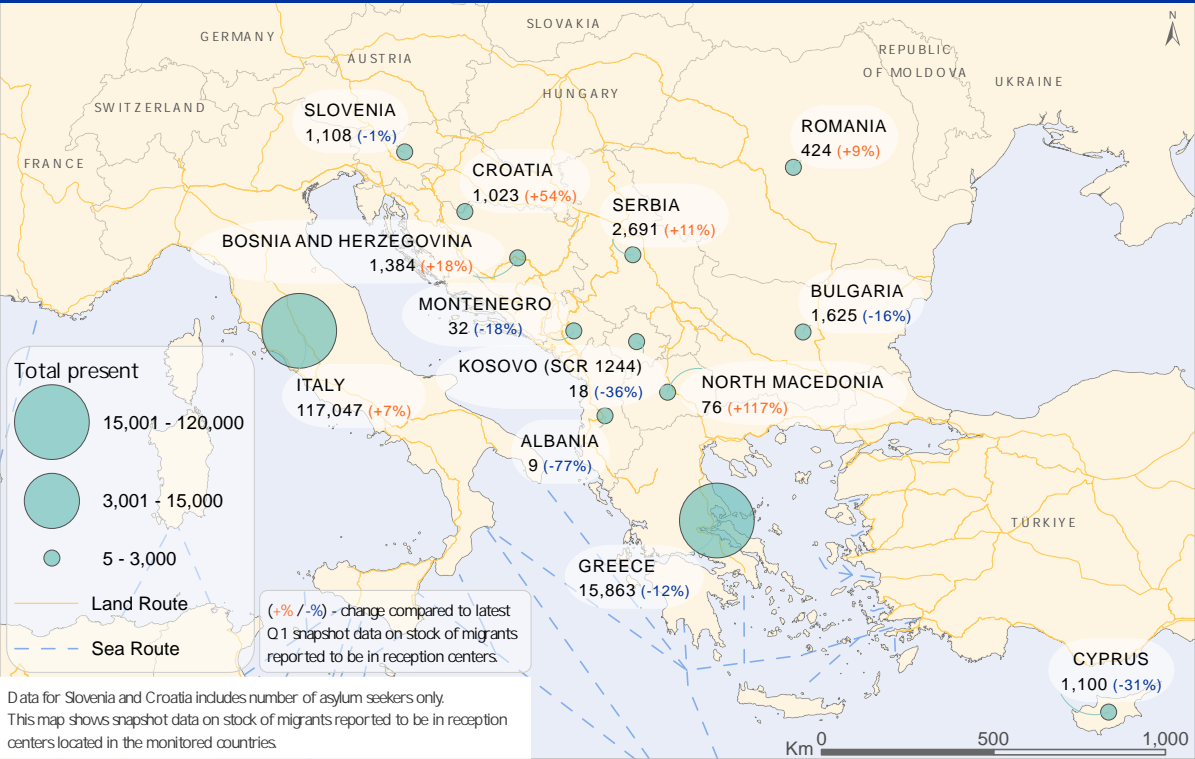

# Arrivals to Europe

01 January - 30 June 2023

## 98,279 TOTAL

## 85,890 By Sea

## 12,389 By Land

This map is for illustration purposes only. Names and boundaries on this map do not imply official endorsement or acceptance by IOM.

Source Data : IOM, National Authorities

Data for Slovenia and Croatia includes number of asylum seekers only.  
 This map shows snapshot data on stock of migrants reported to be in reception centers located in the monitored countries