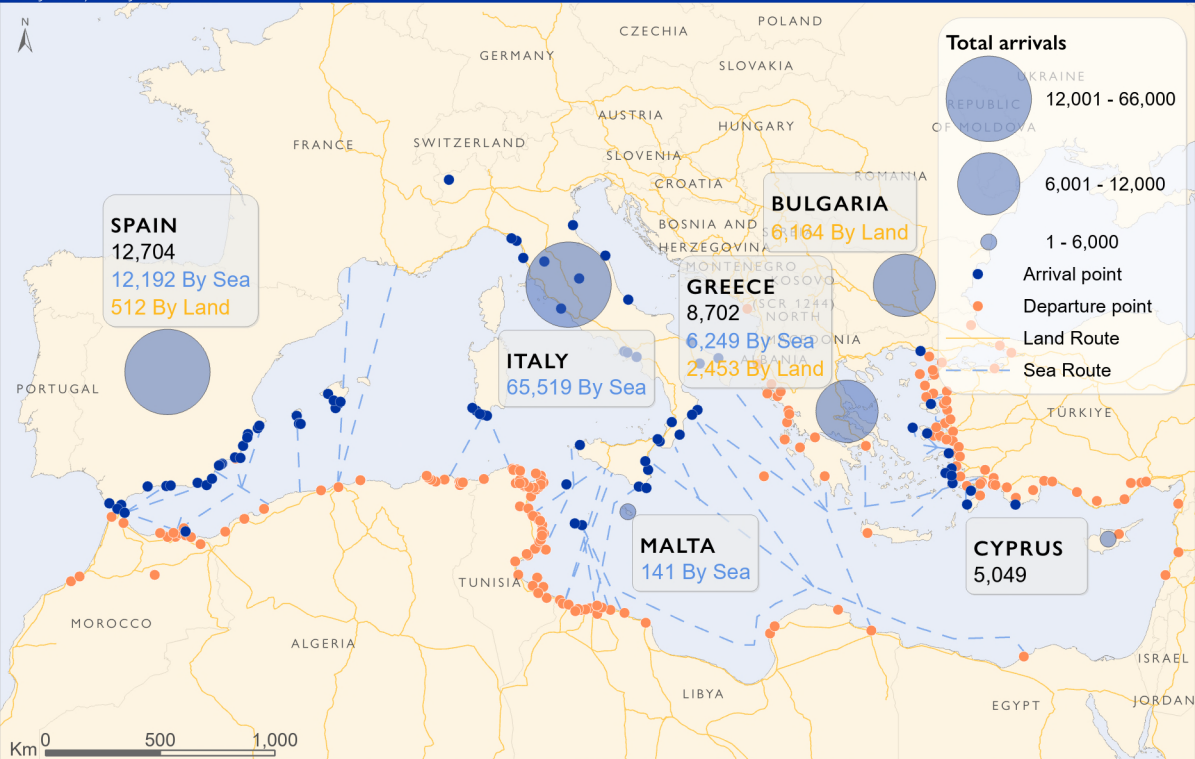

# Arrivals to Europe

01 January - 30 June 2023

## 85,890 By Sea

## 12,389 By Land

This map is for illustration purposes only. Names and boundaries on this map do not imply official endorsement or acceptance by IOM.

Source Data : IOM, National Authorities

Data for Slovenia and Croatia includes number of asylum seekers only.  
 This map shows snapshot data on stock of migrants reported to be in reception centers located in the monitored countries