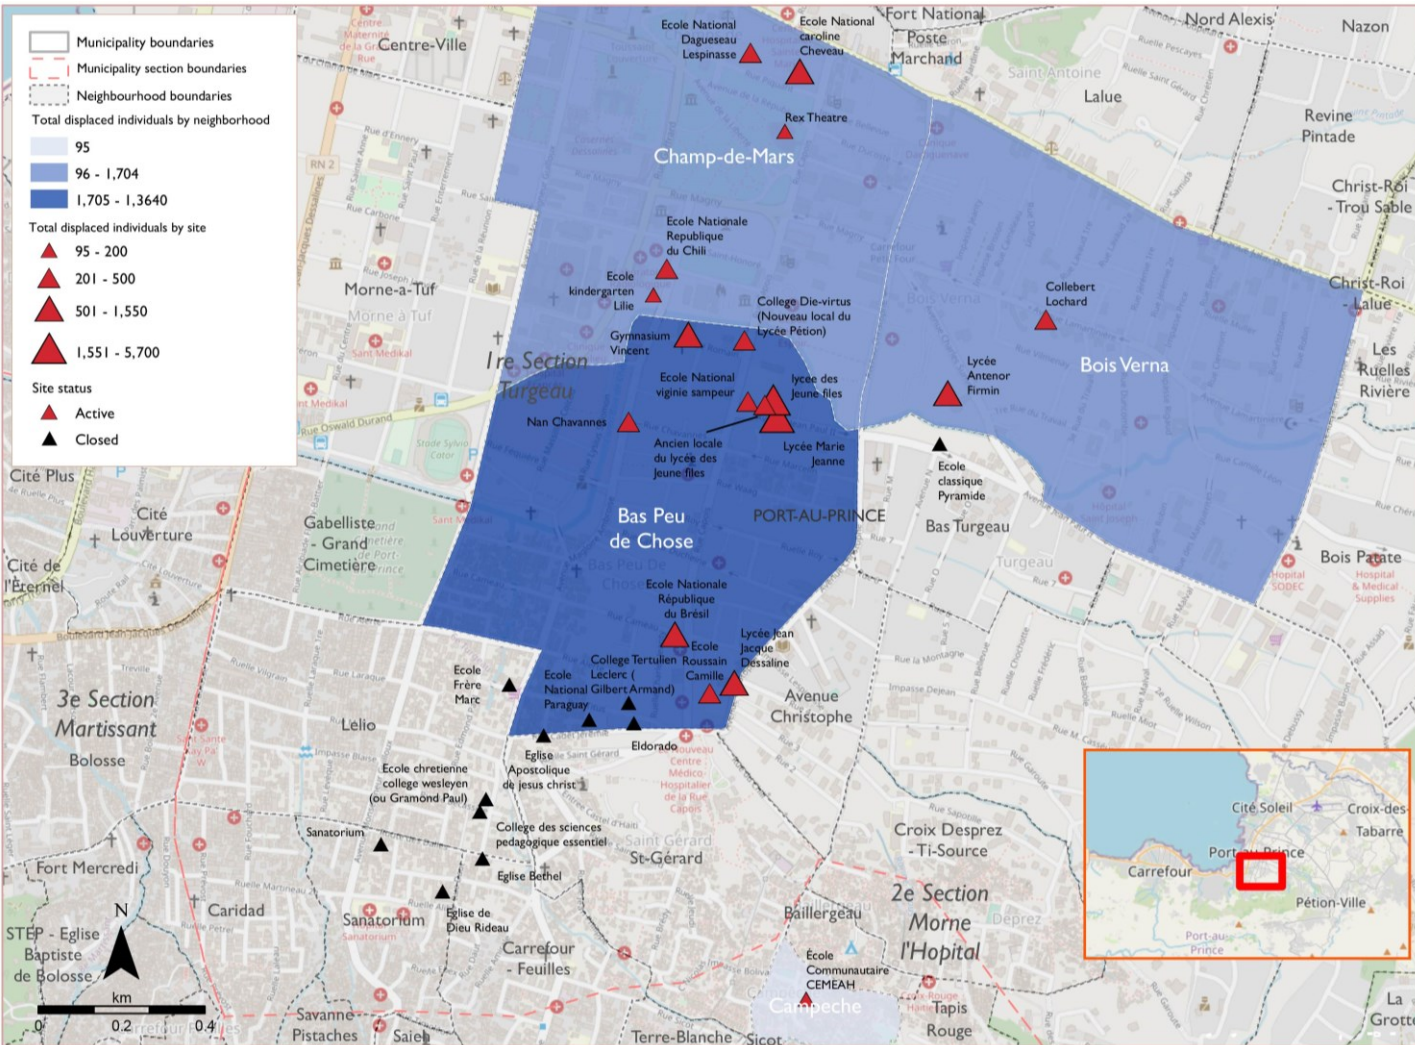

Host locations of displaced persons

Context

Armed violence erupted since 12 August 2023 in the neighborhoods of Carrefour-Feuilles and Savanes Pistaches, located in the municipality of Port-au-Prince (West Department) and caused the displacement of thousands of people. Several people fled to relatives in and outside the Metropolitan Area of Port-au-Prince and others took refuge in spontaneous sites. This report presents an update on the number of people hosted in these sites. It should be noted that the security situation remains very volatile in this area, sometimes pushing people to leave sites to seek refuge in others. In some sites where people left, cases of cholera had been reported. People potentially infected with cholera have therefore moved to other sites, increasing the risk of transmission. The follow-up of cholera cases in the sites and preventive measures are crucial at the moment.

Displaced persons hosted in sites

Priority needs

- Health (ambulance icon)
- Water, Hygiene and Sanitation (faucet icon)
- Food (plate icon)
- Non-Food Items (NFI icon)

This map is for illustration purposes only. The depiction and use of boundaries, geographic names and related data shown on maps and included in this report are not warranted to be error free nor do they imply judgment on the legal status of any territory, or any endorsement or acceptance of such boundaries by IOM.