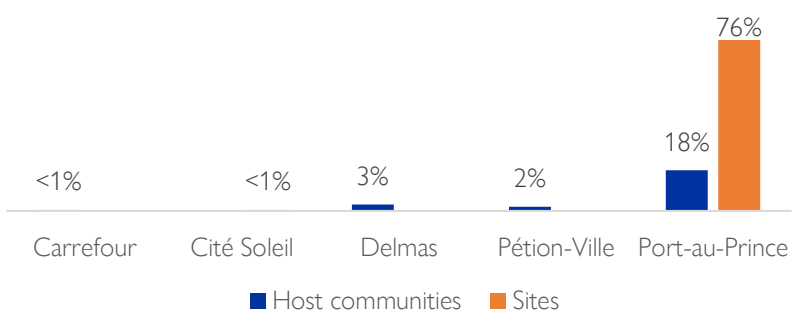

The objective of the Emergency Tracking Tool (ETT) is to collect information on large and sudden population movements as well as security and climatic emergencies. Information is collected through interviews with key informants and direct observation. This dashboard presents information on **population displacement which occurred since 12 August 2023 in the neighborhoods of Carrefour Feuilles and Savane Pistaches in the municipality of Port-au-Prince (West district).**

Origins and host locations of displaced persons

Event Summary

Armed violence that took place since 12 August 2023 in the neighborhoods of Carrefour-Feuilles and Savanes Pistaches, located in the municipality of Port-au-Prince (West district) have caused the displacement of approximately **1,020 households (4,972 individuals)**, most of whom (76%) took refuge in 13 sites and others in host communities (for more details, see the graph below and tables on pages 2 and 3).

This violence is still ongoing, and more displacement is expected. DGPC and IOM are closely monitoring the situation in order to continuously update the figures on the displaced persons.

Host locations of displaced persons