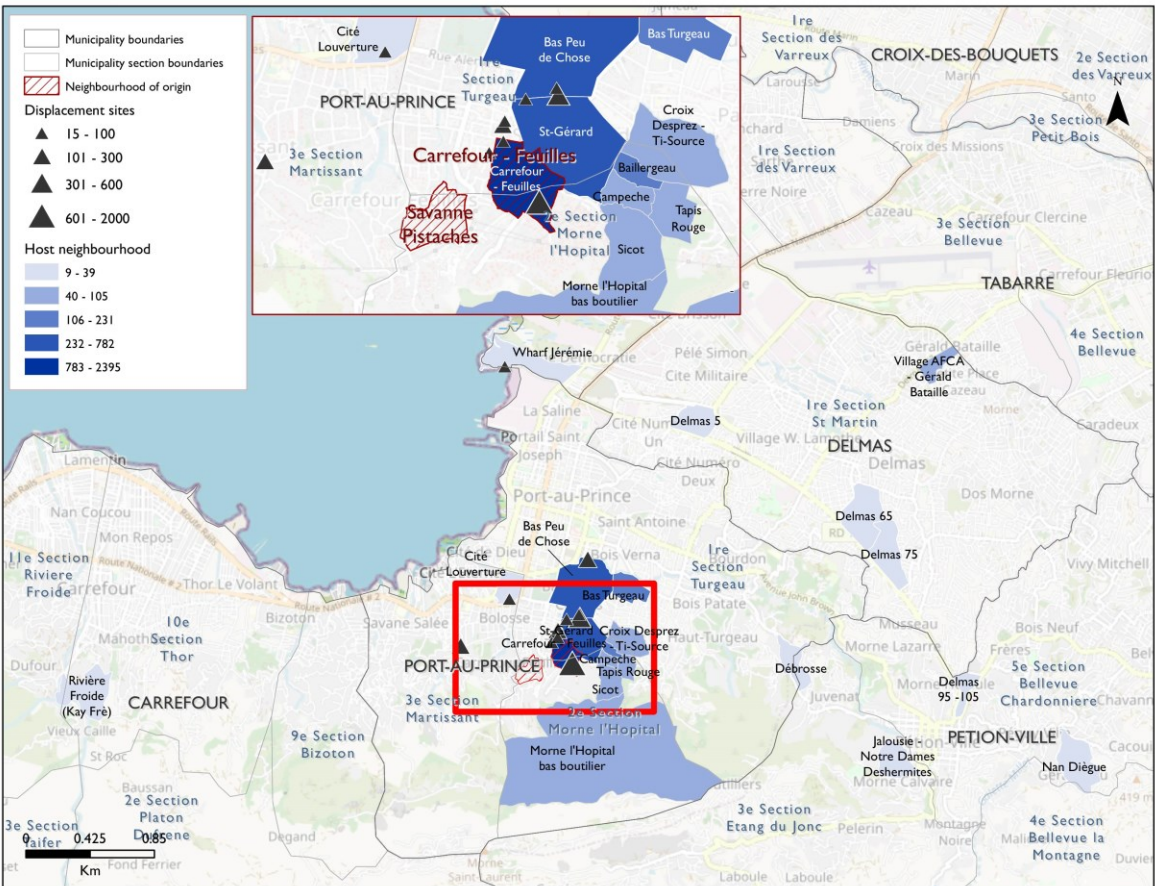

The objective of the Emergency Tracking Tool (ETT) is to collect information on large and sudden population movements as well as security and climatic emergencies. Information is collected through interviews with key informants and direct observation. This dashboard presents information on **population displacement which occurred since 12 August 2023 in the neighborhoods of Carrefour Feuilles and Savane Pistaches in the municipality of Port-au-Prince (West district).**

Origins and host locations of displaced persons

Event Summary

Armed violence that took place since 12 August 2023 in the neighborhoods of Carrefour-Feuilles and Savanes Pistaches, located in the municipality of Port-au-Prince (West district) have caused the displacement of approximately **1,020 households (4,972 individuals)**, most of whom (76%) took refuge in 13 sites and others in host communities (for more details, see the graph below and tables on pages 2 and 3).

This violence is still ongoing, and more displacement is expected. DGPC and IOM are closely monitoring the situation in order to continuously update the figures on the displaced persons.

Host locations of displaced persons