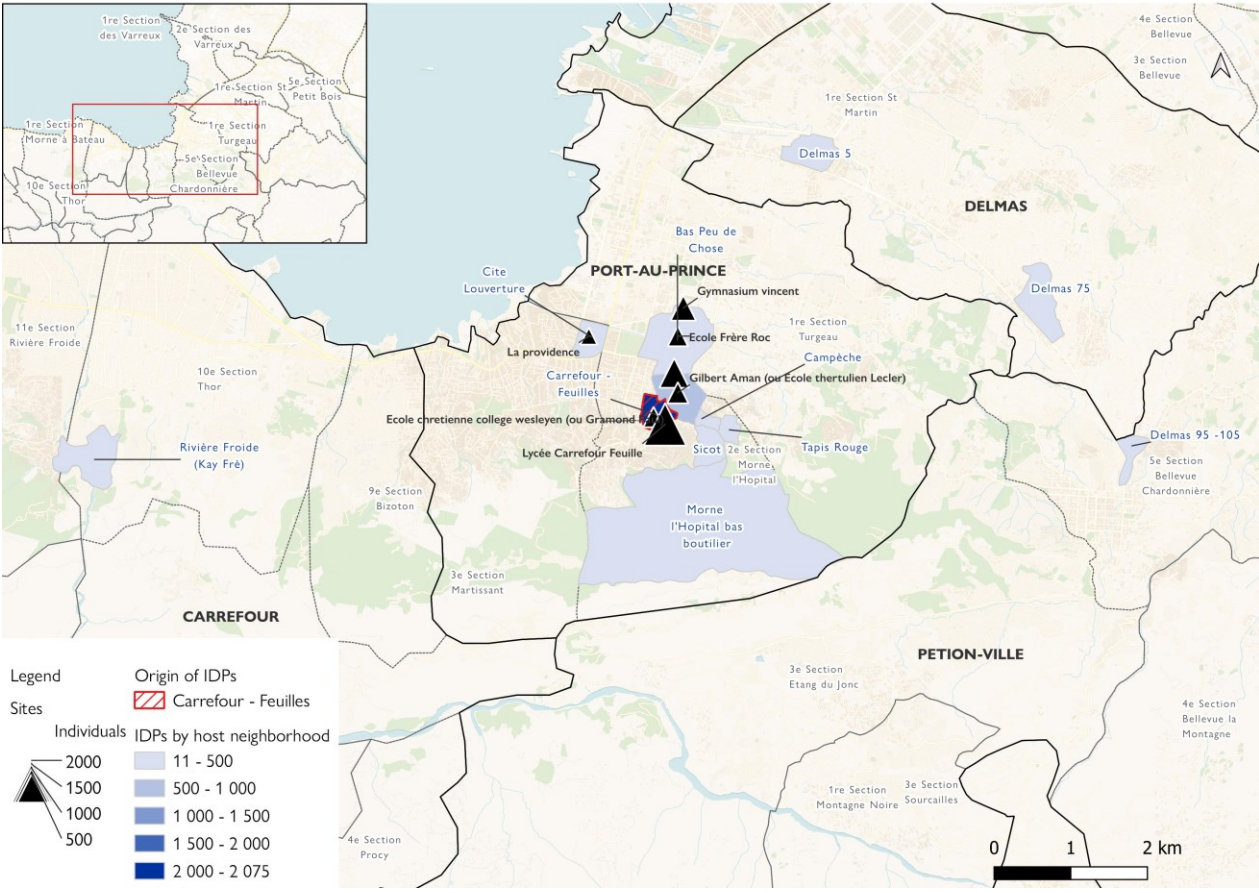

The objective of the Emergency Tracking Tool (ETT) is to collect information on large and sudden population movements as well as security and climatic emergencies. Information is collected through interviews with key informants and direct observation. This dashboard presents information on **population displacement which occurred on 12 and 13 August 2023 in the neighborhoods of Carrefour Feuilles and Savane Pistaches in the municipality of Port-au-Prince (West district).**

### Origins and host locations of displaced persons

### Event Summary

Between 12 and 13 August 2023, armed violence took place in the neighborhoods of Carrefour-Feuille and Savanes Pistaches, located in the commune of Port-au-Prince (West Department).

This violence caused the displacement of approximately **717 households (3,556 individuals)**, most of whom (89%) took refuge in 7 sites (for more details, see the graph below and the table on page 2).

### Host locations of displaced persons

This map is for illustration purposes only. The depiction and use of boundaries, geographic names and related data shown on maps and included in this report are not warranted to be error free nor do they imply judgment on the legal status of any territory, or any endorsement or acceptance of such boundaries by IOM.