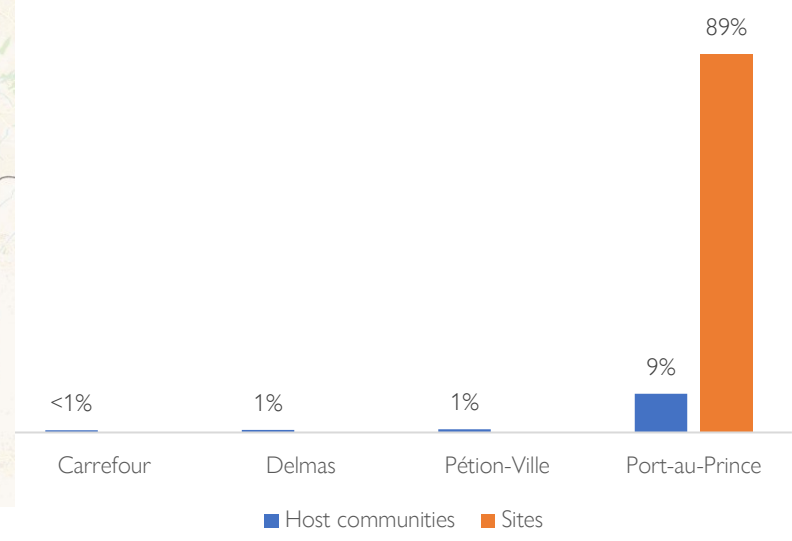

The objective of the Emergency Tracking Tool (ETT) is to collect information on large and sudden population movements as well as security and climatic emergencies. Information is collected through interviews with key informants and direct observation. This dashboard presents information on **population displacement which occurred on 12 and 13 August 2023 in the neighborhoods of Carrefour Feuilles and Savane Pistaches in the municipality of Port-au-Prince (West district).**

### Origins and host locations of displaced persons

### Event Summary

Between 12 and 13 August 2023, armed violence took place in the neighborhoods of Carrefour-Feuille and Savanes Pistaches, located in the commune of Port-au-Prince (West Department).

This violence caused the displacement of approximately **717 households (3,556 individuals)**, most of whom (89%) took refuge in 7 sites (for more details, see the graph below and the table on page 2).

### Host locations of displaced persons

This map is for illustration purposes only. The depiction and use of boundaries, geographic names and related data shown on maps and included in this report are not warranted to be error free nor do they imply judgment on the legal status of any territory, or any endorsement or acceptance of such boundaries by IOM.