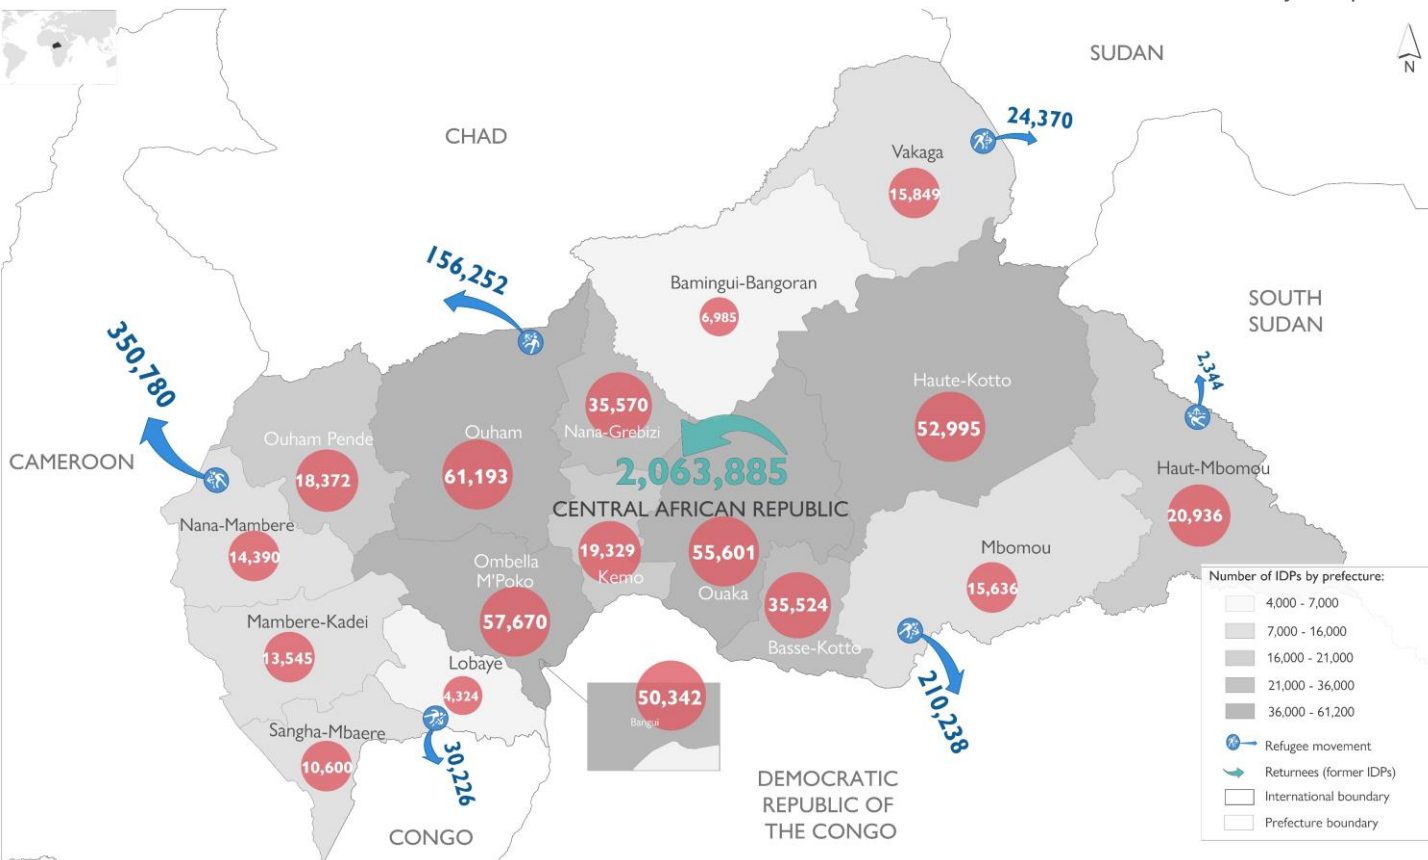

**Context:** The Central African Republic, which has experienced continuous volatility for the past two decades, has been riddled by a crisis which ignited in 2012 with a violent takeover of power and has developed into a complex protracted state of permanent insecurity and fragility which has spilled over into neighbouring countries. The crisis is characterized by power struggles amongst elites, the absence of state institutions and public investment, religious and ethnic tensions and disputes for the control of key resources. More recently, the crisis in Sudan, which started in April 2023, is affecting the eastern part of the Central African Republic witnessing arrivals of displaced populations. As of May 2023, **3,799,975 individuals** were affected, including **488,861 internally displaced persons** (13% of the displaced population), **2,063,885 returnees former IDPs** (54%), **503,019 returnees from abroad** (13%) and **744,210 refugees** (20%). In the Central African Republic, the largest displaced population consists of former IDP returnees as observed. Refugees from the Central African Republic are primarily hosted by Cameroon (350,780 individuals, or 47% of the refugees), the Democratic Republic of the Congo (210,238 individuals, or 28% of the refugees) and Chad (126,252 individuals, or 17% of the refugees). Nonetheless, 24,370 refugees from the Central African Republic are still living in Sudan (24,370 individuals). Since the beginning of the Sudan crisis, a total of 4,071 Central Africans have returned to their country of origin through the border in Am-Dafock, representing 4 per cent of returns from abroad.

**Number of returnees former IDPs, per year**

This map is for illustration purposes only. The boundaries and names shown, and the designations used on this map do not imply official endorsement or acceptance by the International Organization for Migration.