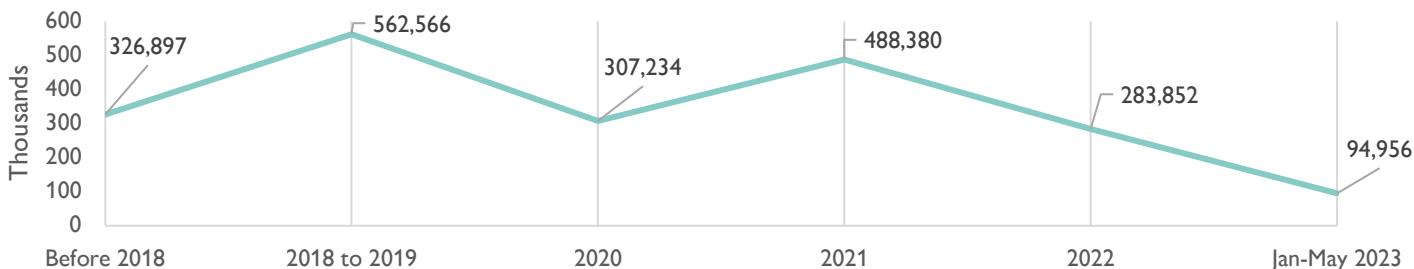

**Context:** The Central African Republic, which has experienced continuous volatility for the past two decades, has been riddled by a crisis which ignited in 2012 with a violent takeover of power and has developed into a complex protracted state of permanent insecurity and fragility which has spilled over into neighbouring countries. The crisis is characterized by power struggles amongst elites, the absence of state institutions and public investment, religious and ethnic tensions and disputes for the control of key resources. More recently, the crisis in Sudan, which started in April 2023, is affecting the eastern part of the Central African Republic witnessing arrivals of displaced populations. As of May 2023, **3,799,975 individuals** were affected, including **488,861 internally displaced persons** (13% of the displaced population), **2,063,885 returnees former IDPs** (54%), **503,019 returnees from abroad** (13%) and **744,210 refugees** (20%). In the Central African Republic, the largest displaced population consists of former IDP returnees as observed. Refugees from the Central African Republic are primarily hosted by Cameroon (350,780 individuals, or 47% of the refugees), the Democratic Republic of the Congo (210,238 individuals, or 28% of the refugees) and Chad (126,252 individuals, or 17% of the refugees). Nonetheless, 24,370 refugees from the Central African Republic are still living in Sudan (24,370 individuals). Since the beginning of the Sudan crisis, a total of 4,071 Central Africans have returned to their country of origin through the border in Am-Dafock, representing 4 per cent of returns from abroad.

**Number of returnees former IDPs, per year**

This map is for illustration purposes only. The boundaries and names shown, and the designations used on this map do not imply official endorsement or acceptance by the International Organization for Migration.