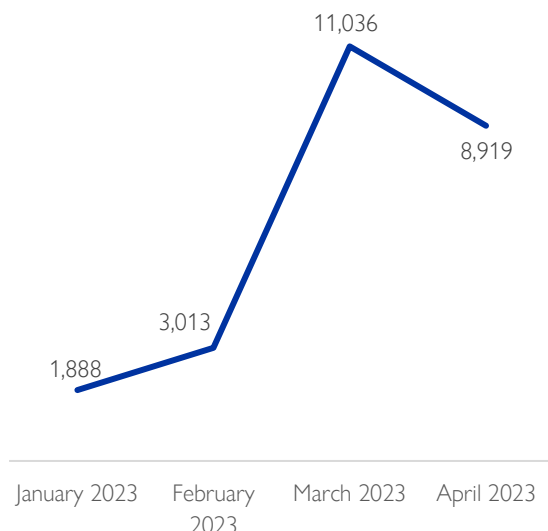

MONTHLY DISPLACEMENT TREND IN 2023