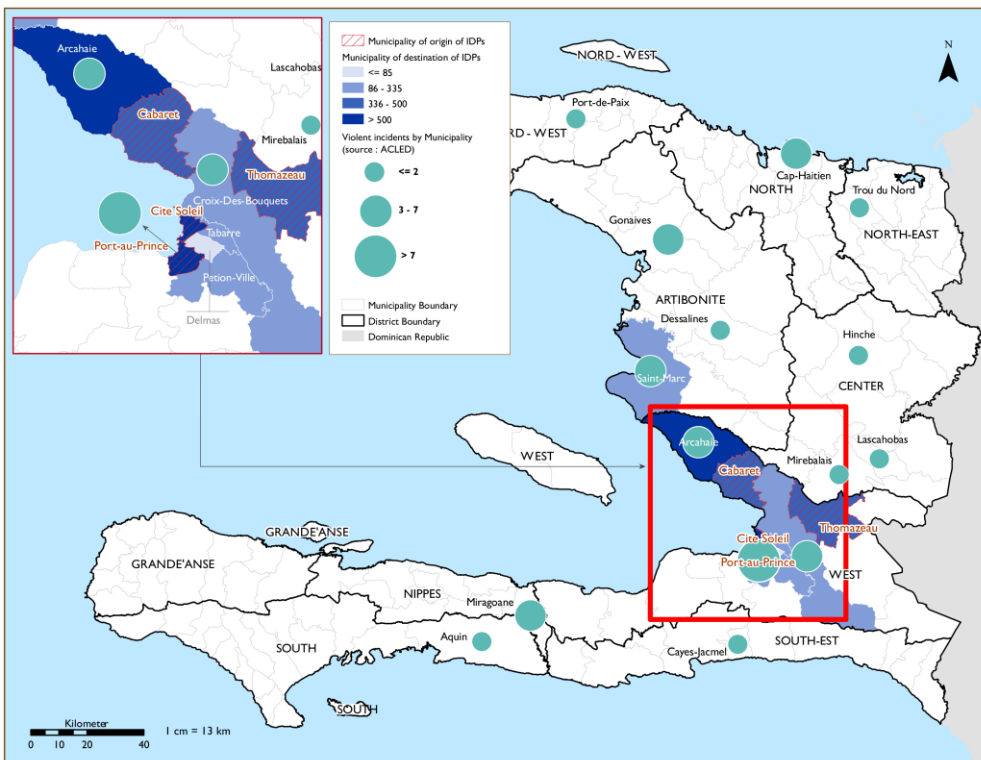

METHODOLOGY

The objective of the Emergency Tracking Tool (ETT) is to collect information on large and sudden population movements as well as security and climatic emergencies. Information is collected through phone interviews with key informants and direct observation. **This dashboard presents information on important population displacements that occurred during the month of April 2023 in Haiti.**

SUMMARY

During the month of April 2023, several violent events led to massive population displacements in the Western district in Haiti. **In total, 8,919 individuals (2,261 households) were displaced, representing 19 percent less compared to March 2023 when 11,036 people were displaced.** The municipalities of Cabaret (42%) and Port-au-Prince (27%) were the main origins of IDPs. And locations located in the municipalities of Arcahaie (34%) and Port-au-Prince (24%) were their main destinations. The majority of IDPs (76%) took refuge in host communities and the rest (24%) in sites.

DISPLACEMENT LOCATIONS

The map provided is for illustrative purposes only. The representations and use of boundaries and geographical names may include errors and do not imply any judgment on the part of IOM concerning the legal status of any territory or the official recognition or acceptance of such boundaries.