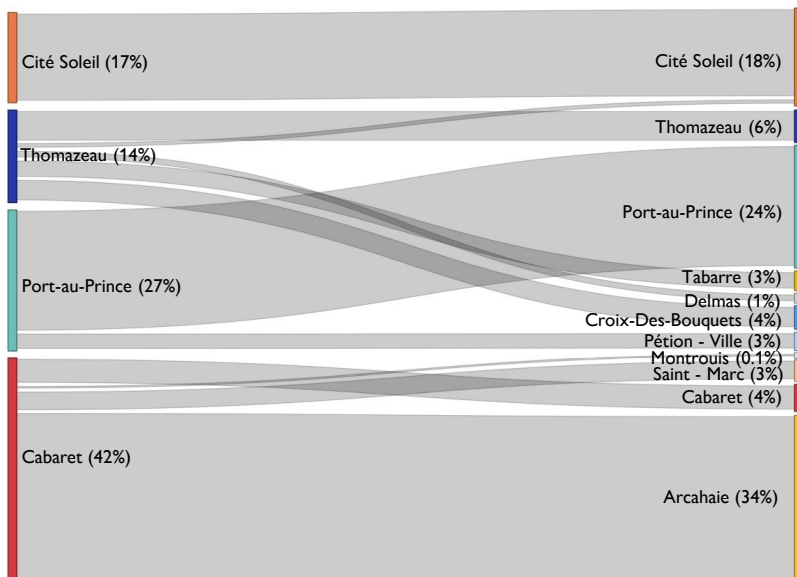

MUNICIPALITIES OF ORIGIN