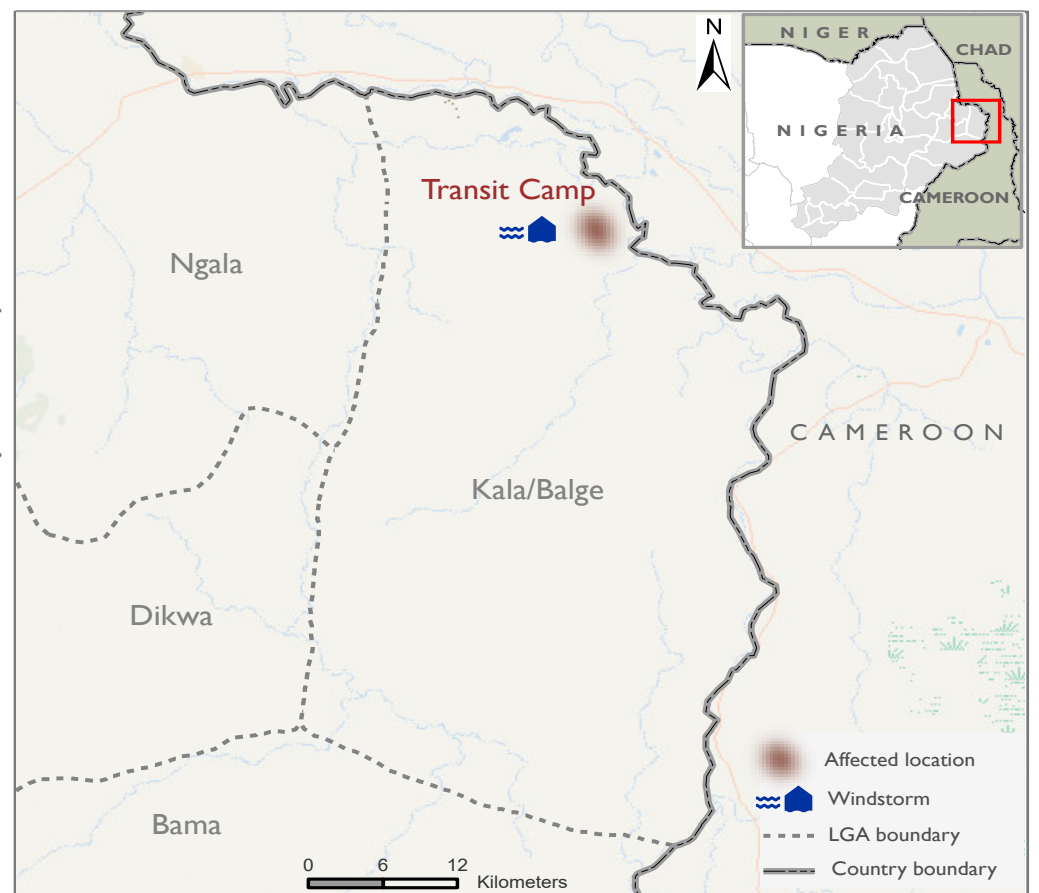

Figure 2. Gender

Map 1. The affected location