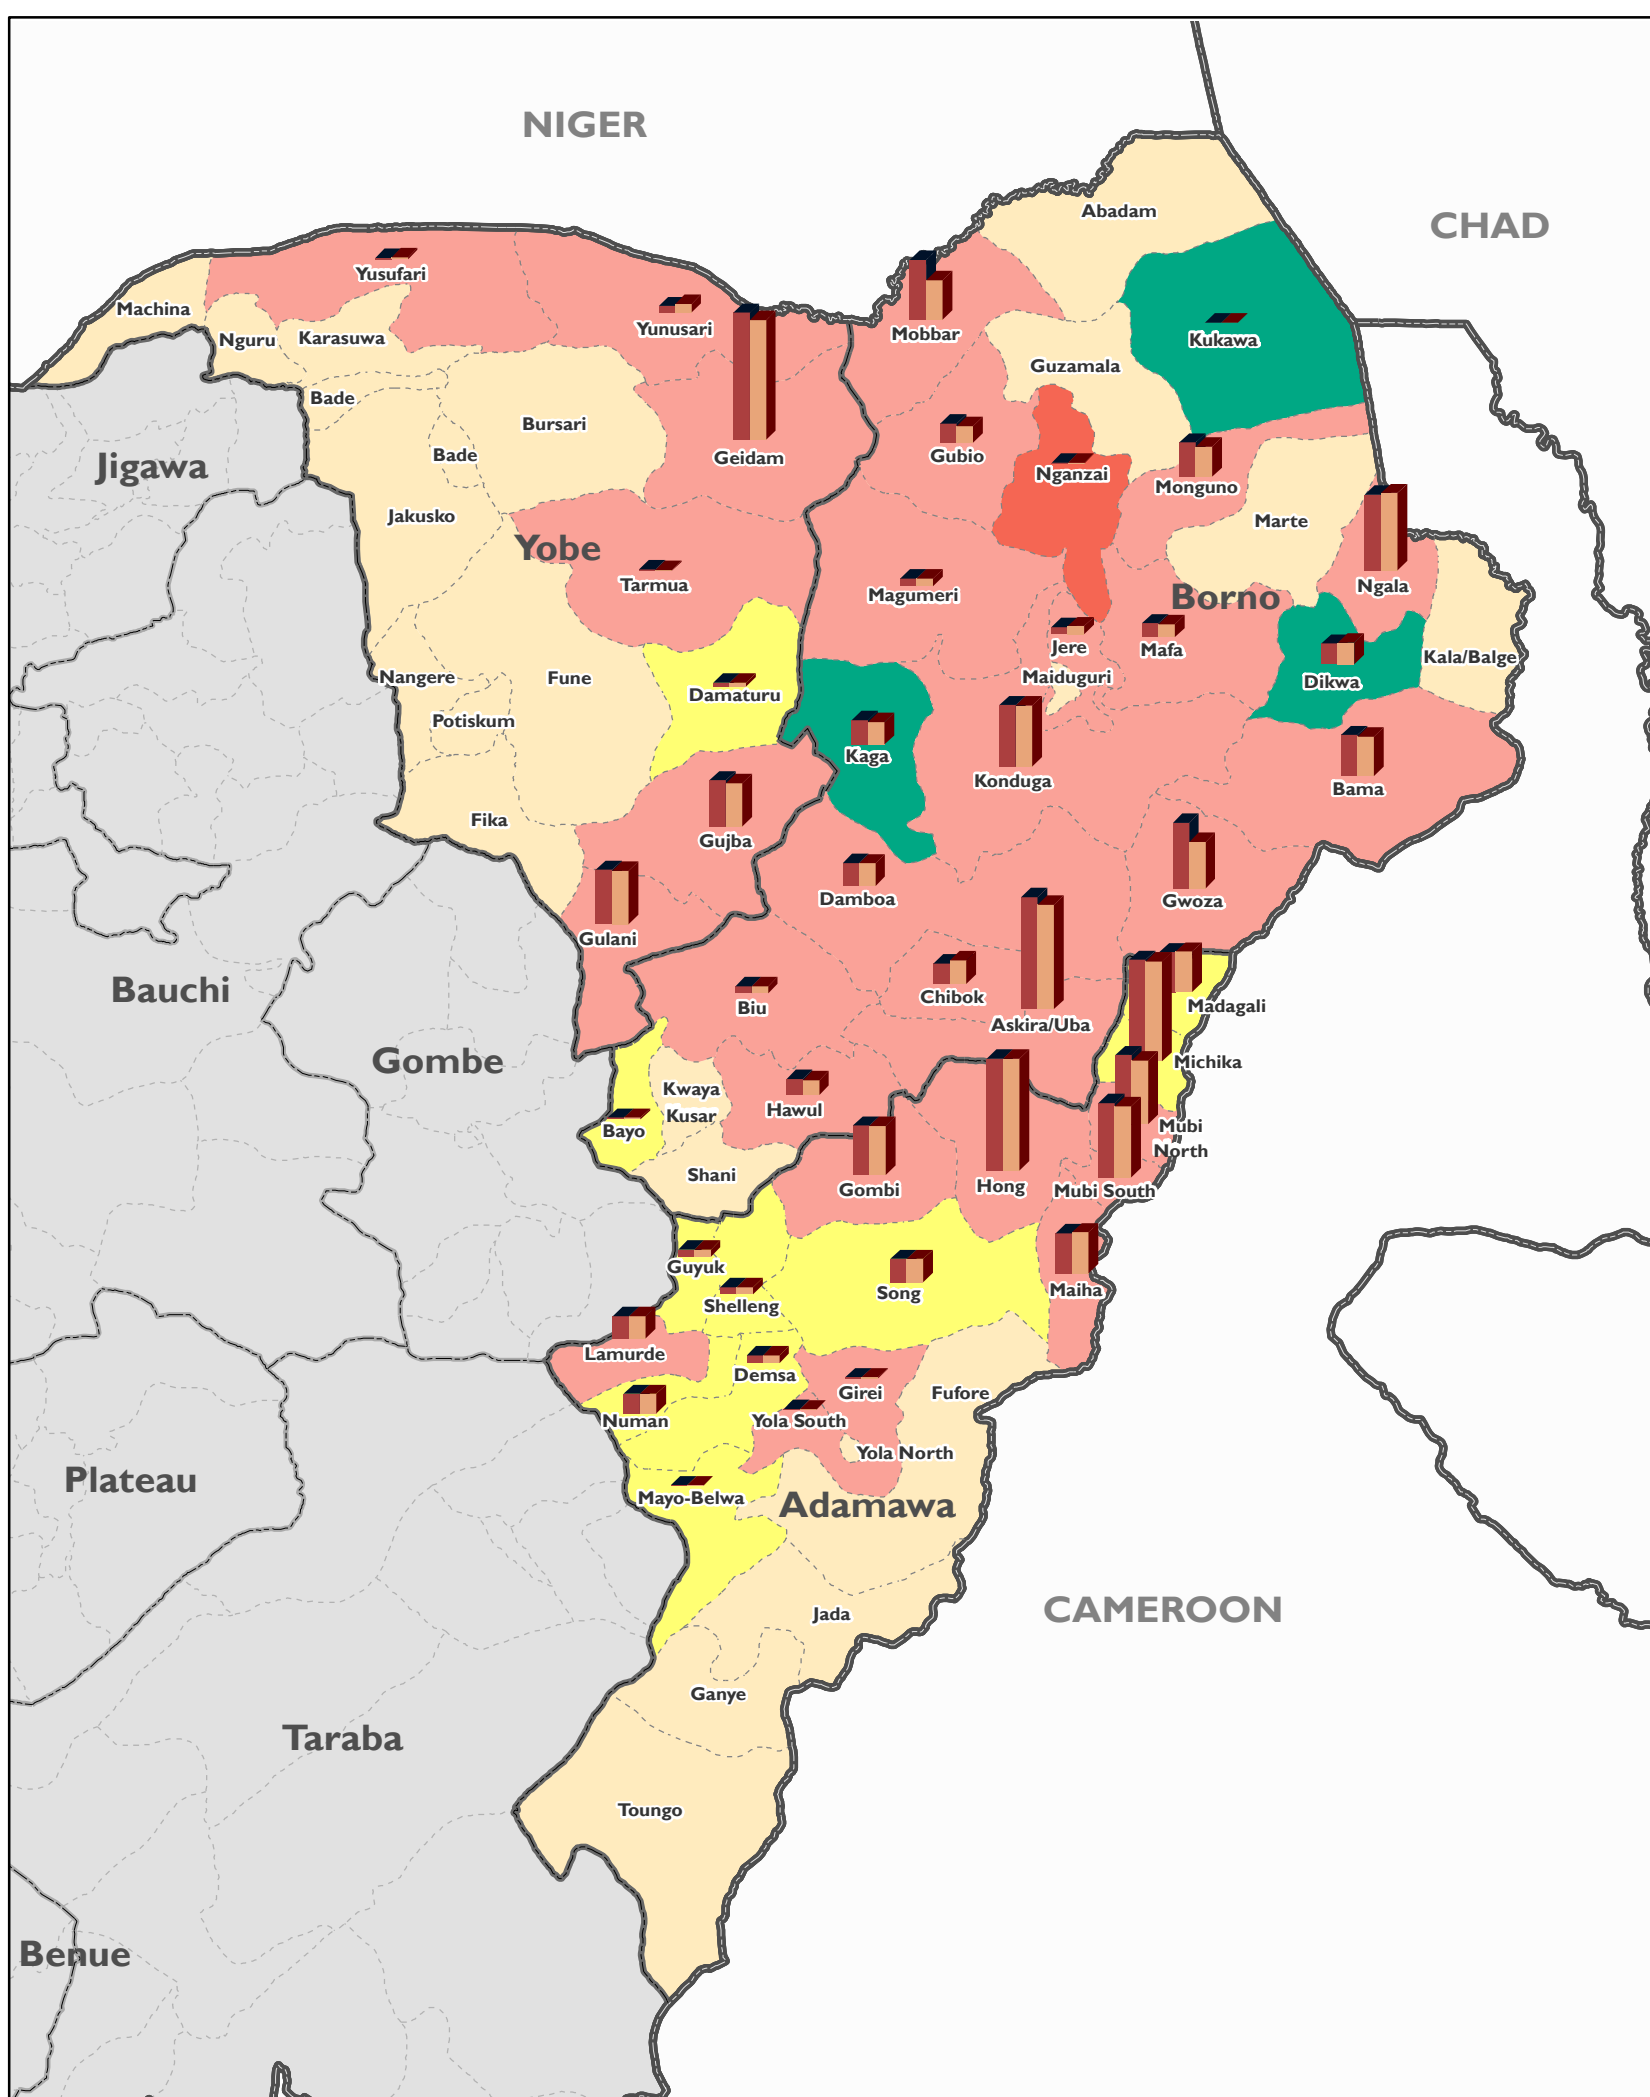

Nigeria - North East

Mobility Tracking - IDPs and Returnees Atlas

- LGA Boundary
- State Boundary
- Country Boundary

Changes in the Number of Returnees Compared to Round - 43

Returnee Changes (R 44 and R 43)

- Green Decrease
- Pink Increase
- Yellow No change
- Red Newly assessed LGA

Source Data : IOM DTM Mobility Tracking . Round 44

Disclaimer : This map is for illustration purpose only. The boundaries and names shown on this map do not imply official endorsement or acceptance by the IOM.