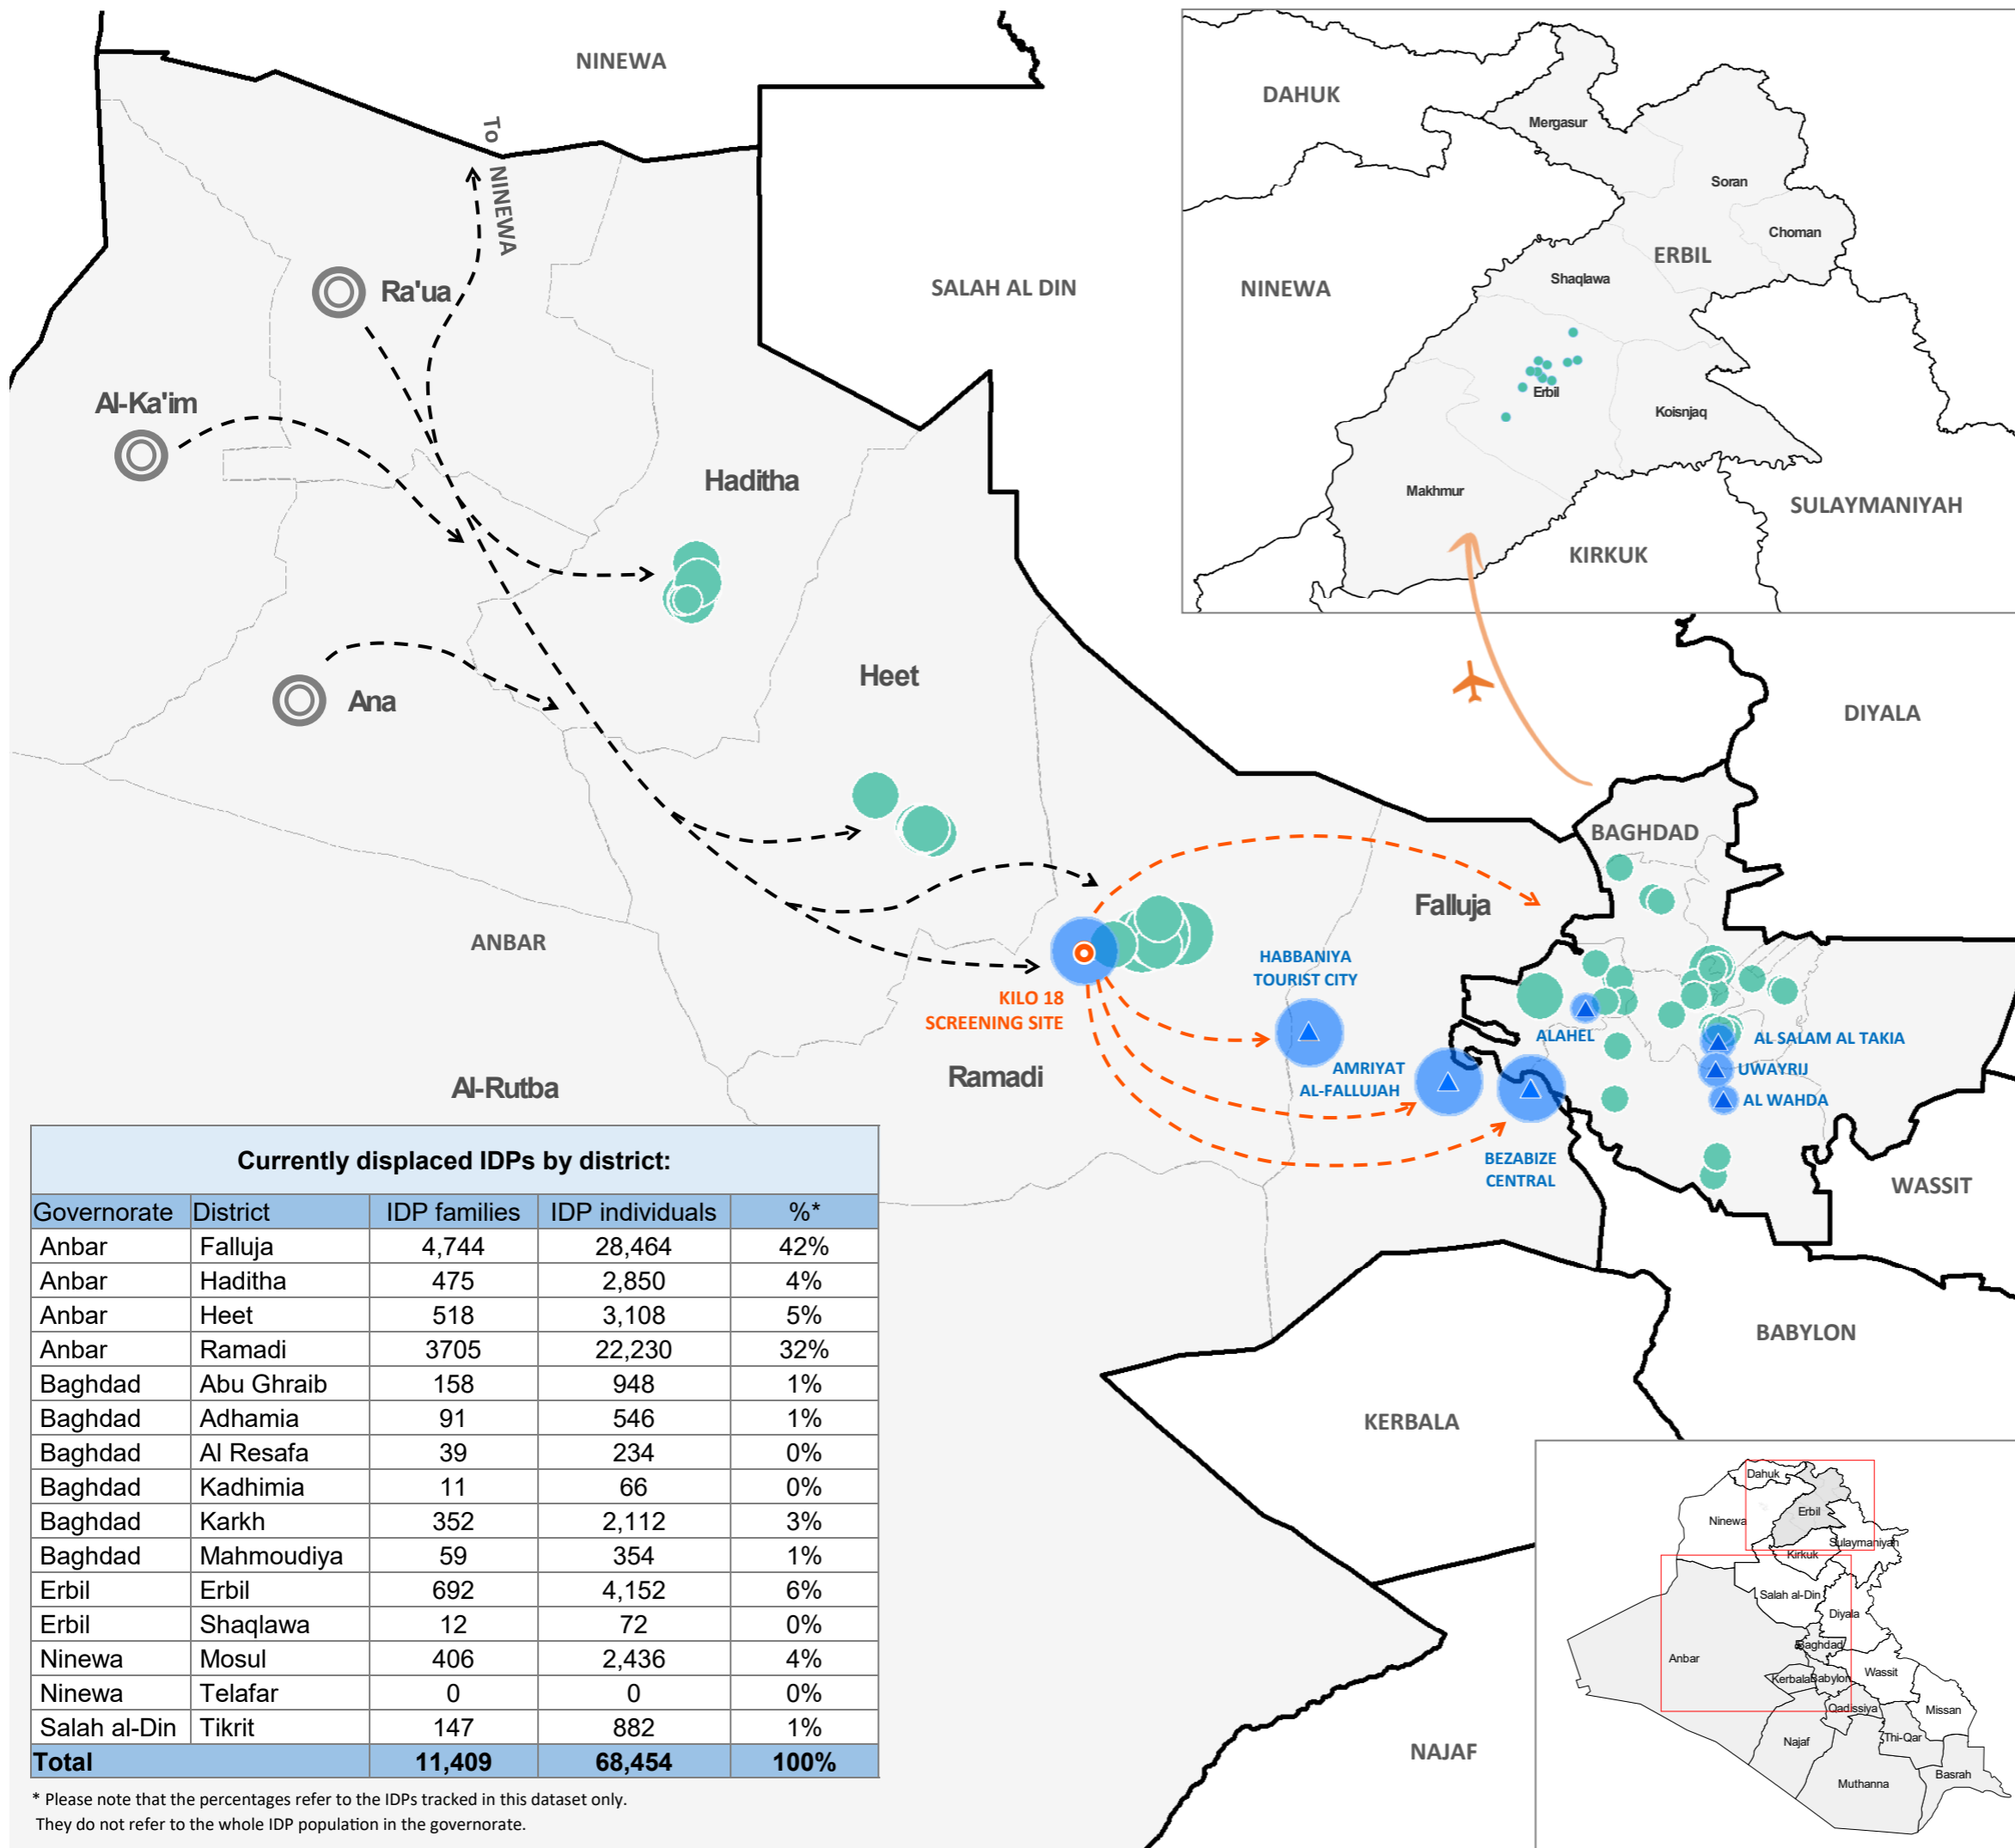

46,356 IDPs currently registered in camps

22,098 IDPs identified in out-of-camp locations:

21,366 IDPs in private settings

732 IDPs in critical shelter

The DTM has been monitoring displacement movements from west Anbar areas, particularly the districts of Ana, Al-Ka'im and Ru'ua, since January 2017.

Displacement has been taking place since then as a consequence of hostilities in the area, and mainly in anticipation of the larger military operations announced to be launched several times throughout 2017.

Reportedly, most IDPs transit through Kilo 18 screening site and then proceed towards camps and out-of-camp locations. However, not all IDPs transit through Kilo 18 screening site as many reach their location of displacement through other routes. The DTM has consequently set up an integrated system composed of a flow monitoring system at Kilo 18 screening site and the regular DTM Emergency Tracking, which tracks IDPs at their location of displacement. These two systems are to be used in an integrated manner as the flow monitoring system at Kilo 18 screening site does not fully capture the displacement.

Legend:

- Governorate boundaries
- District boundaries
- Main districts of origin

DISCLAIMER: The map is for illustration purposes only. Names and boundaries on this map do not imply official endorsement or acceptance by IOM. Source: OCHA CODs 2017

Currently displaced IDPs by district:

Governorate	District	IDP families	IDP individuals	%*
Anbar	Falluja	4,744	28,464	42%
Anbar	Haditha	475	2,850	4%
Anbar	Heet	518	3,108	5%
Anbar	Ramadi	3705	22,230	32%
Baghdad	Abu Ghraib	158	948	1%
Baghdad	Adhamia	91	546	1%
Baghdad	Al Resafa	39	234	0%
Baghdad	Kadhimia	11	66	0%
Baghdad	Karkh	352	2,112	3%
Baghdad	Mahmoudiya	59	354	1%
Erbil	Erbil	692	4,152	6%
Erbil	Shaqlawa	12	72	0%
Ninewa	Mosul	406	2,436	4%
Ninewa	Telafar	0	0	0%
Salah al-Din	Tikrit	147	882	1%
Total		11,409	68,454	100%

* Please note that the percentages refer to the IDPs tracked in this dataset only. They do not refer to the whole IDP population in the governorate.