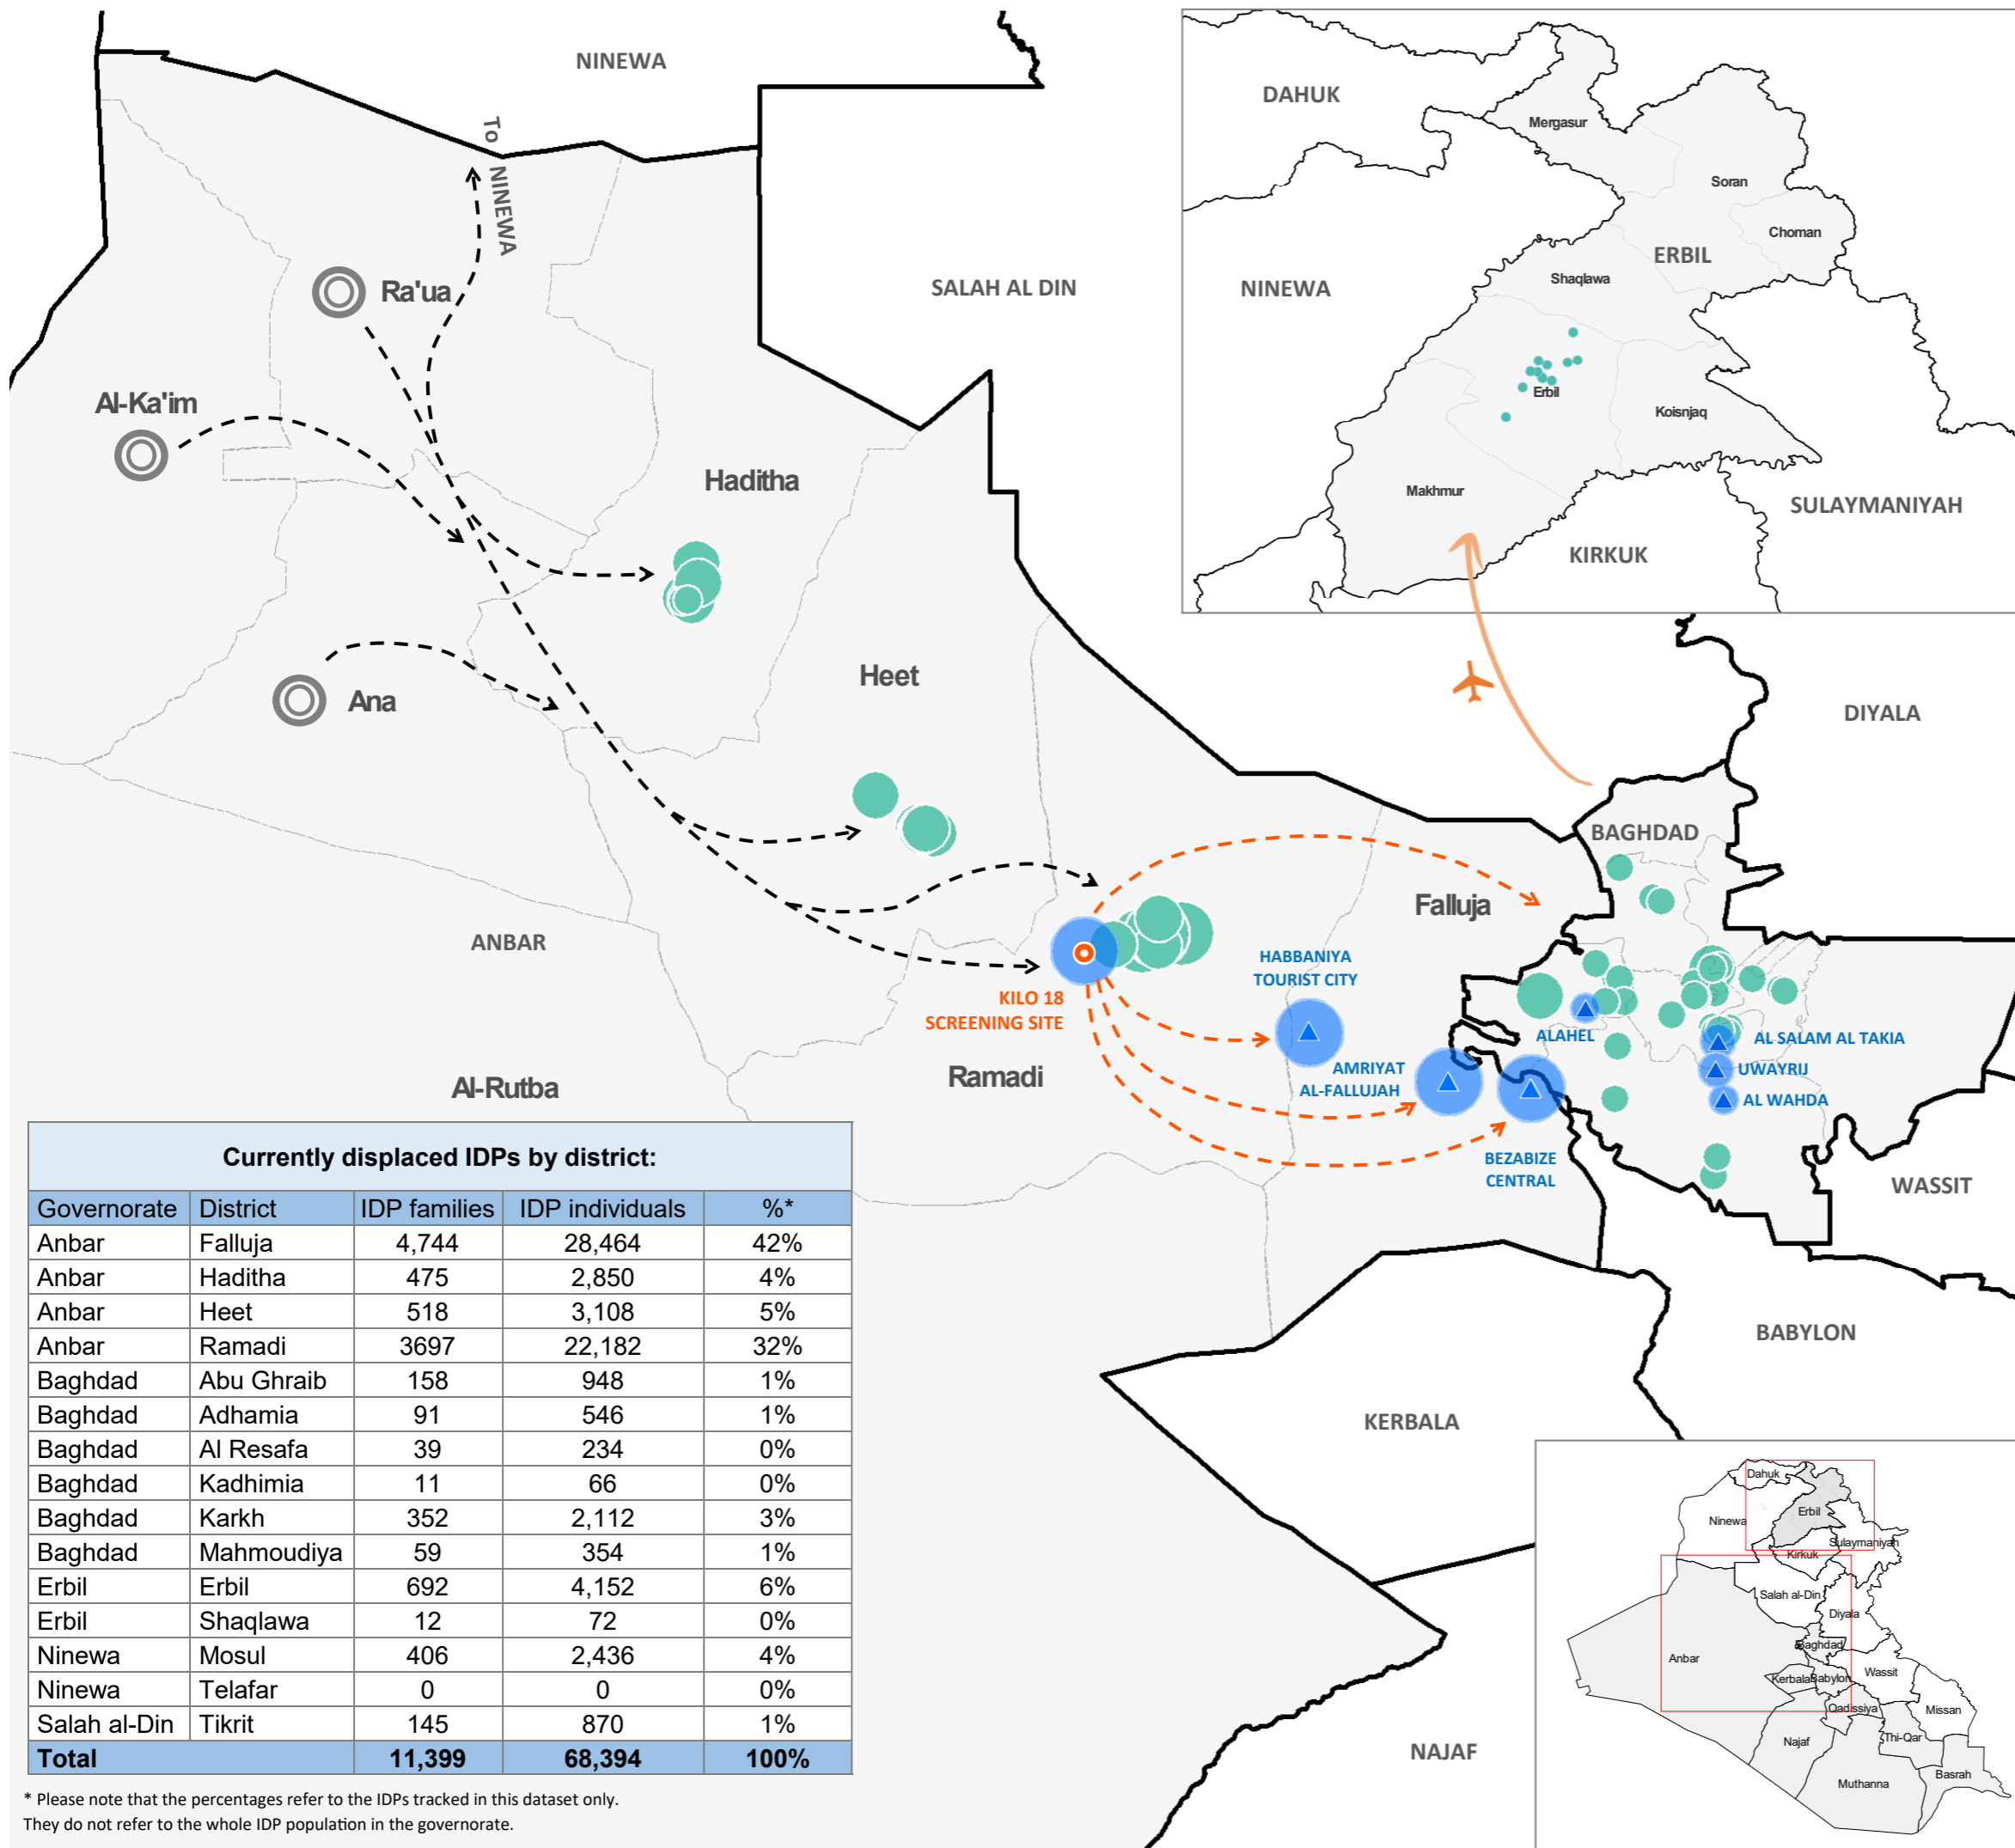

46,308 IDPs currently registered in camps

22,086 IDPs identified in out-of-camp locations:

21,366 IDPs in private settings

720 IDPs in critical shelter

The DTM has been monitoring displacement movements from west Anbar areas, particularly the districts of Ana, Al-Ka'im and Ru'ua, since January 2017.

Displacement has been taking place since then as a consequence of hostilities in the area, and mainly in anticipation of the larger military operations announced to be launched several times throughout 2017.

Reportedly, most IDPs transit through Kilo 18 screening site and then proceed towards camps and out-of-camp locations. However, not all IDPs transit through Kilo 18 screening site as many reach their location of displacement through other routes. The DTM has consequently set up an integrated system composed of a flow monitoring system at Kilo 18 screening site and the regular DTM Emergency Tracking, which tracks IDPs at their location of displacement. These two systems are to be used in an integrated manner as the flow monitoring system at Kilo 18 screening site does not fully capture the displacement.

Legend:

- Governorate boundaries
- District boundaries
- Main districts of origin

DISCLAIMER: The map is for illustration purposes only. Names and boundaries on this map do not imply official endorsement or acceptance by IOM. Source: OCHA CODs 2017

Currently displaced IDPs by district:

Governorate	District	IDP families	IDP individuals	%*
Anbar	Falluja	4,744	28,464	42%
Anbar	Haditha	475	2,850	4%
Anbar	Heet	518	3,108	5%
Anbar	Ramadi	3697	22,182	32%
Baghdad	Abu Ghraib	158	948	1%
Baghdad	Adhamia	91	546	1%
Baghdad	Al Resafa	39	234	0%
Baghdad	Kadhimia	11	66	0%
Baghdad	Karkh	352	2,112	3%
Baghdad	Mahmoudiya	59	354	1%
Erbil	Erbil	692	4,152	6%
Erbil	Shaqlawah	12	72	0%
Ninewa	Mosul	406	2,436	4%
Ninewa	Telafar	0	0	0%
Salah al-Din	Tikrit	145	870	1%
Total		11,399	68,394	100%

* Please note that the percentages refer to the IDPs tracked in this dataset only. They do not refer to the whole IDP population in the governorate.