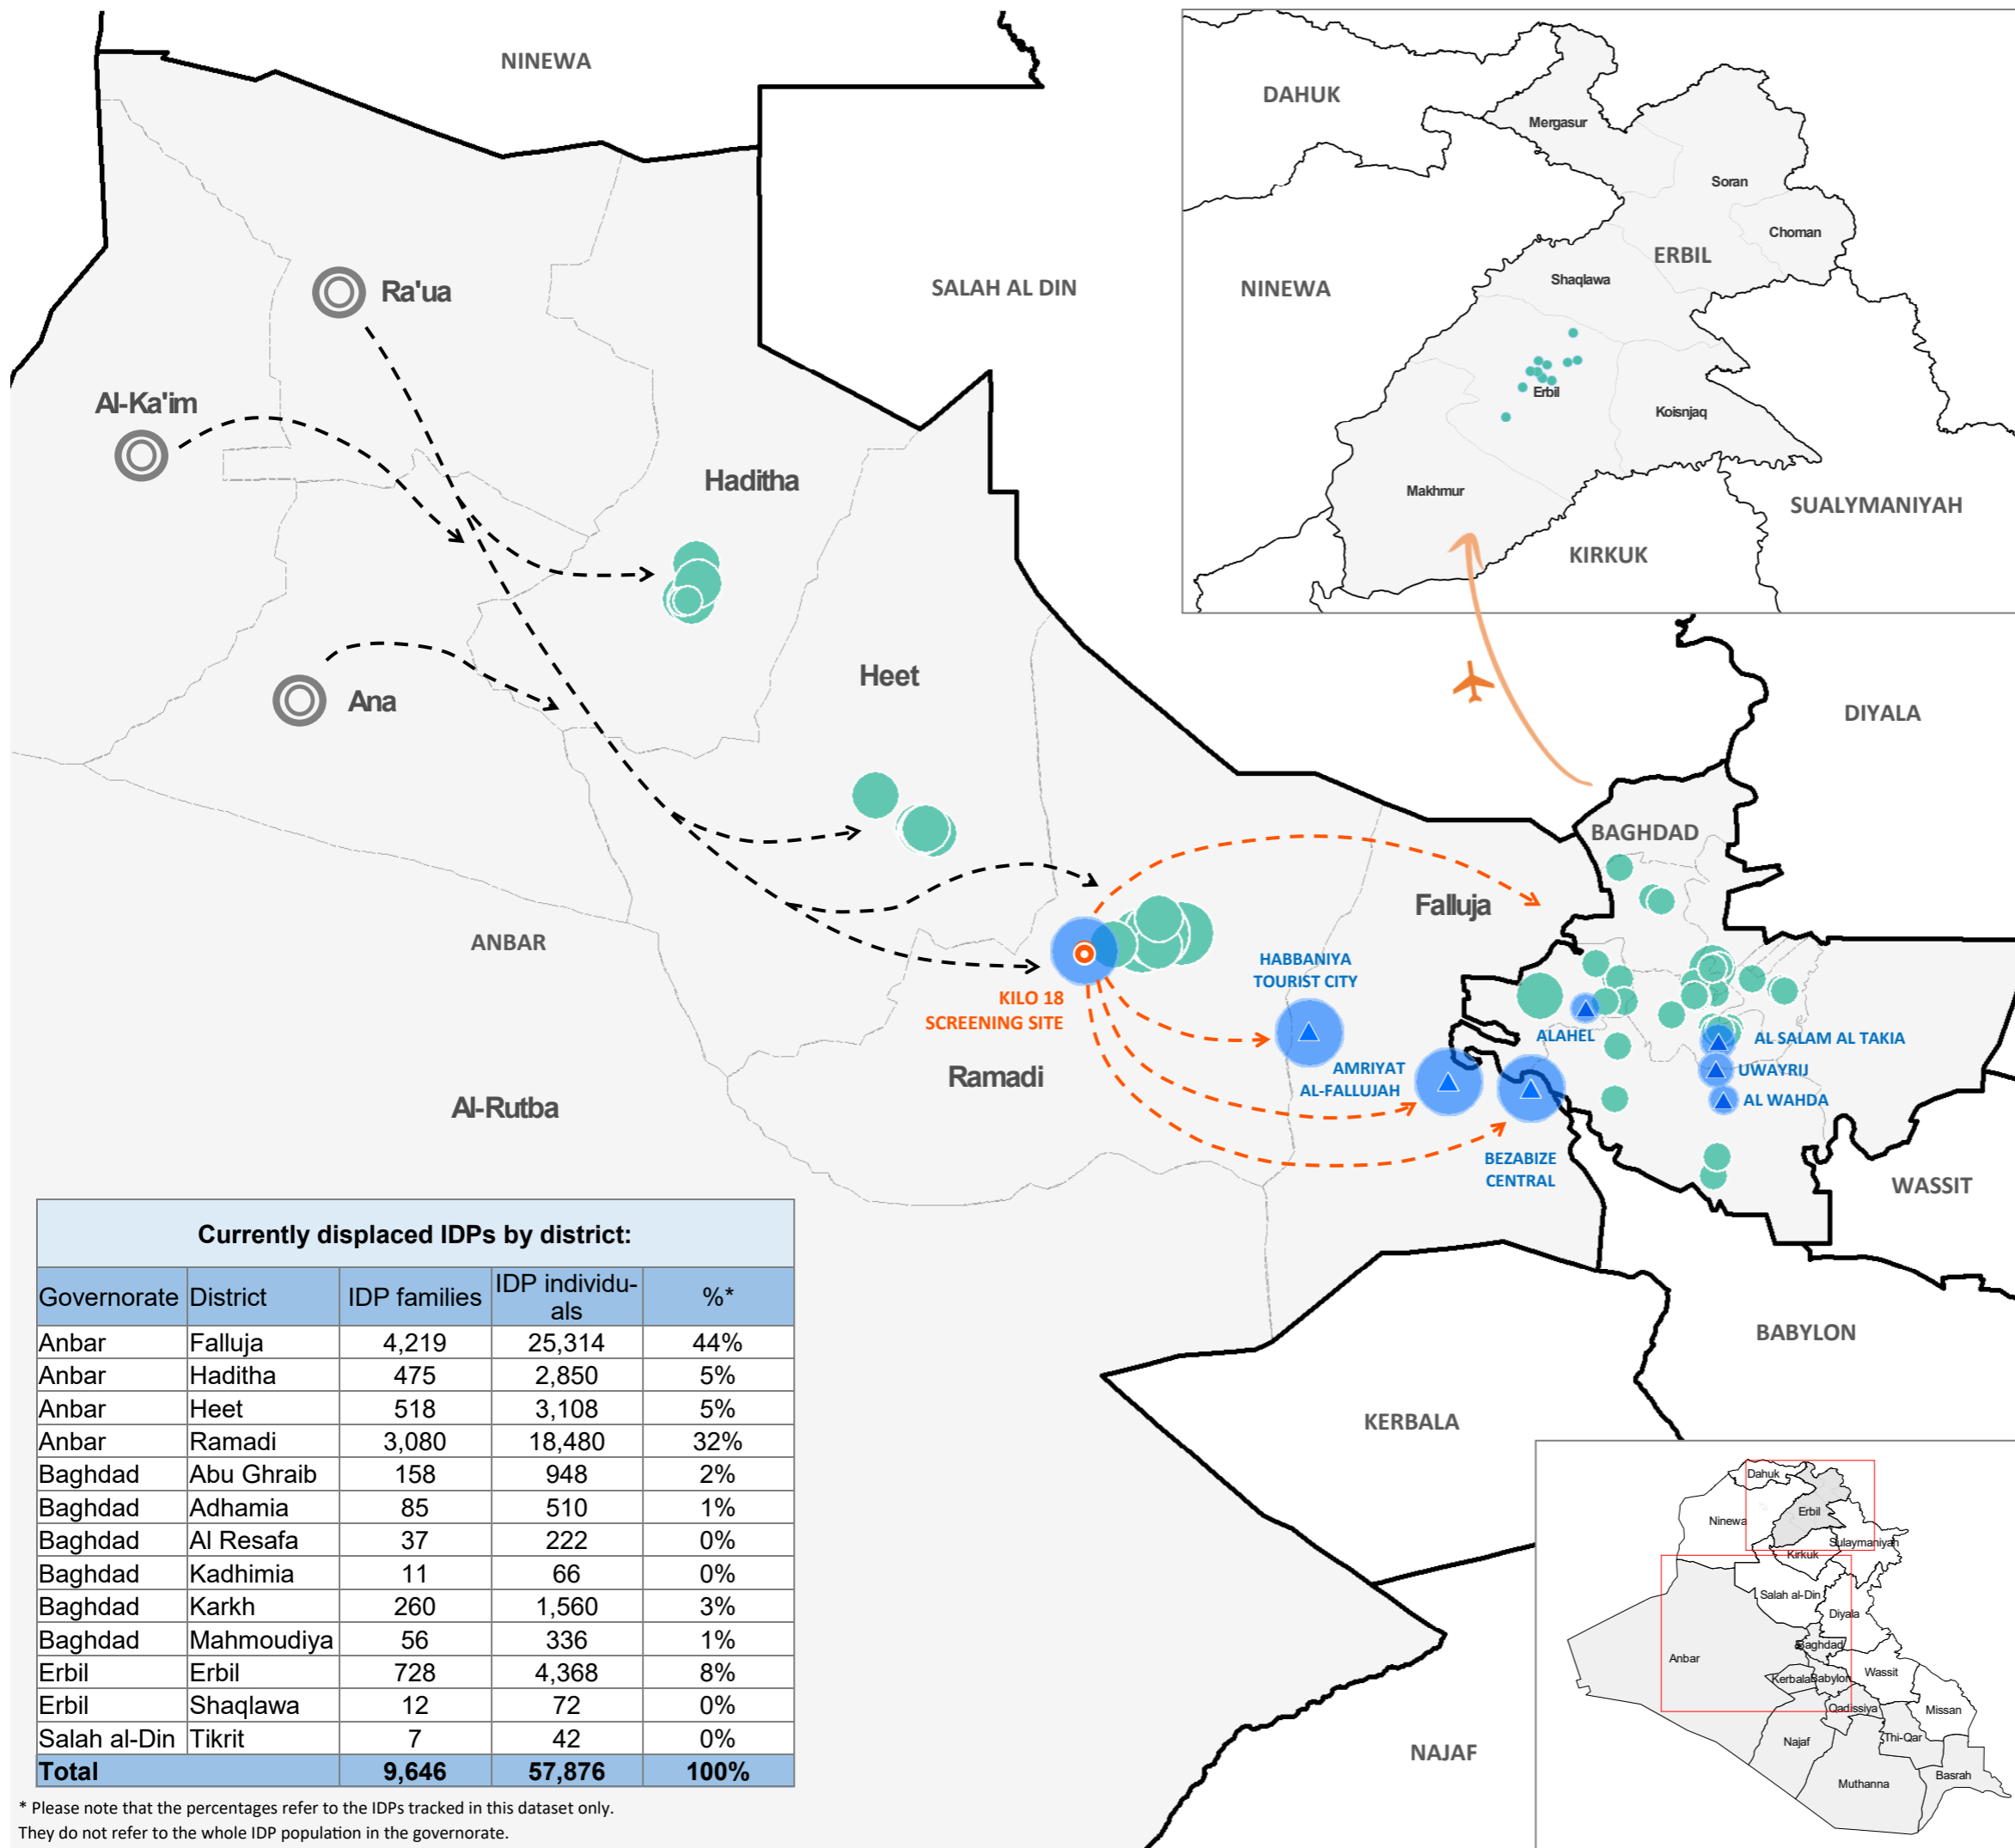

36,204 IDPs currently registered in camps

21,672 IDPs identified in out-of-camp locations:

21,132 IDPs in private settings

540 IDPs in critical shelter

The DTM has been monitoring displacement movements from west Anbar areas, particularly the districts of Ana, Al-Ka'im and Ru'ua, since January 2017.

Displacement has been taking place since then as a consequence of hostilities in the area, and mainly in anticipation of the larger military operations announced to be launched several times throughout 2017.

Reportedly, most IDPs transit through Kilo 18 screening site and then proceed towards camps and out-of-camp locations. However, not all IDPs transit through Kilo 18 screening site as many reach their location of displacement through other routes. The DTM has consequently set up an integrated system composed of a flow monitoring system at Kilo 18 screening site and the regular DTM Emergency Tracking, which tracks IDPs at their location of displacement. These two systems are to be used in an integrated manner as the flow monitoring system at Kilo 18 screening site does not fully capture the displacement.

Legend:

- Governorate boundaries
- District boundaries
- Main districts of origin

DISCLAIMER: The map is for illustration purposes only. Names and boundaries on this map do not imply official endorsement or acceptance by IOM. Source: OCHA CODs 2017

Currently displaced IDPs by district:				
Governorate	District	IDP families	IDP individuals	%*
Anbar	Falluja	4,219	25,314	44%
Anbar	Haditha	475	2,850	5%
Anbar	Heet	518	3,108	5%
Anbar	Ramadi	3,080	18,480	32%
Baghdad	Abu Ghraib	158	948	2%
Baghdad	Adhamia	85	510	1%
Baghdad	Al Resafa	37	222	0%
Baghdad	Kadhimia	11	66	0%
Baghdad	Karkh	260	1,560	3%
Baghdad	Mahmoudiya	56	336	1%
Erbil	Erbil	728	4,368	8%
Erbil	Shaqlawa	12	72	0%
Salah al-Din	Tikrit	7	42	0%
Total		9,646	57,876	100%

* Please note that the percentages refer to the IDPs tracked in this dataset only. They do not refer to the whole IDP population in the governorate.