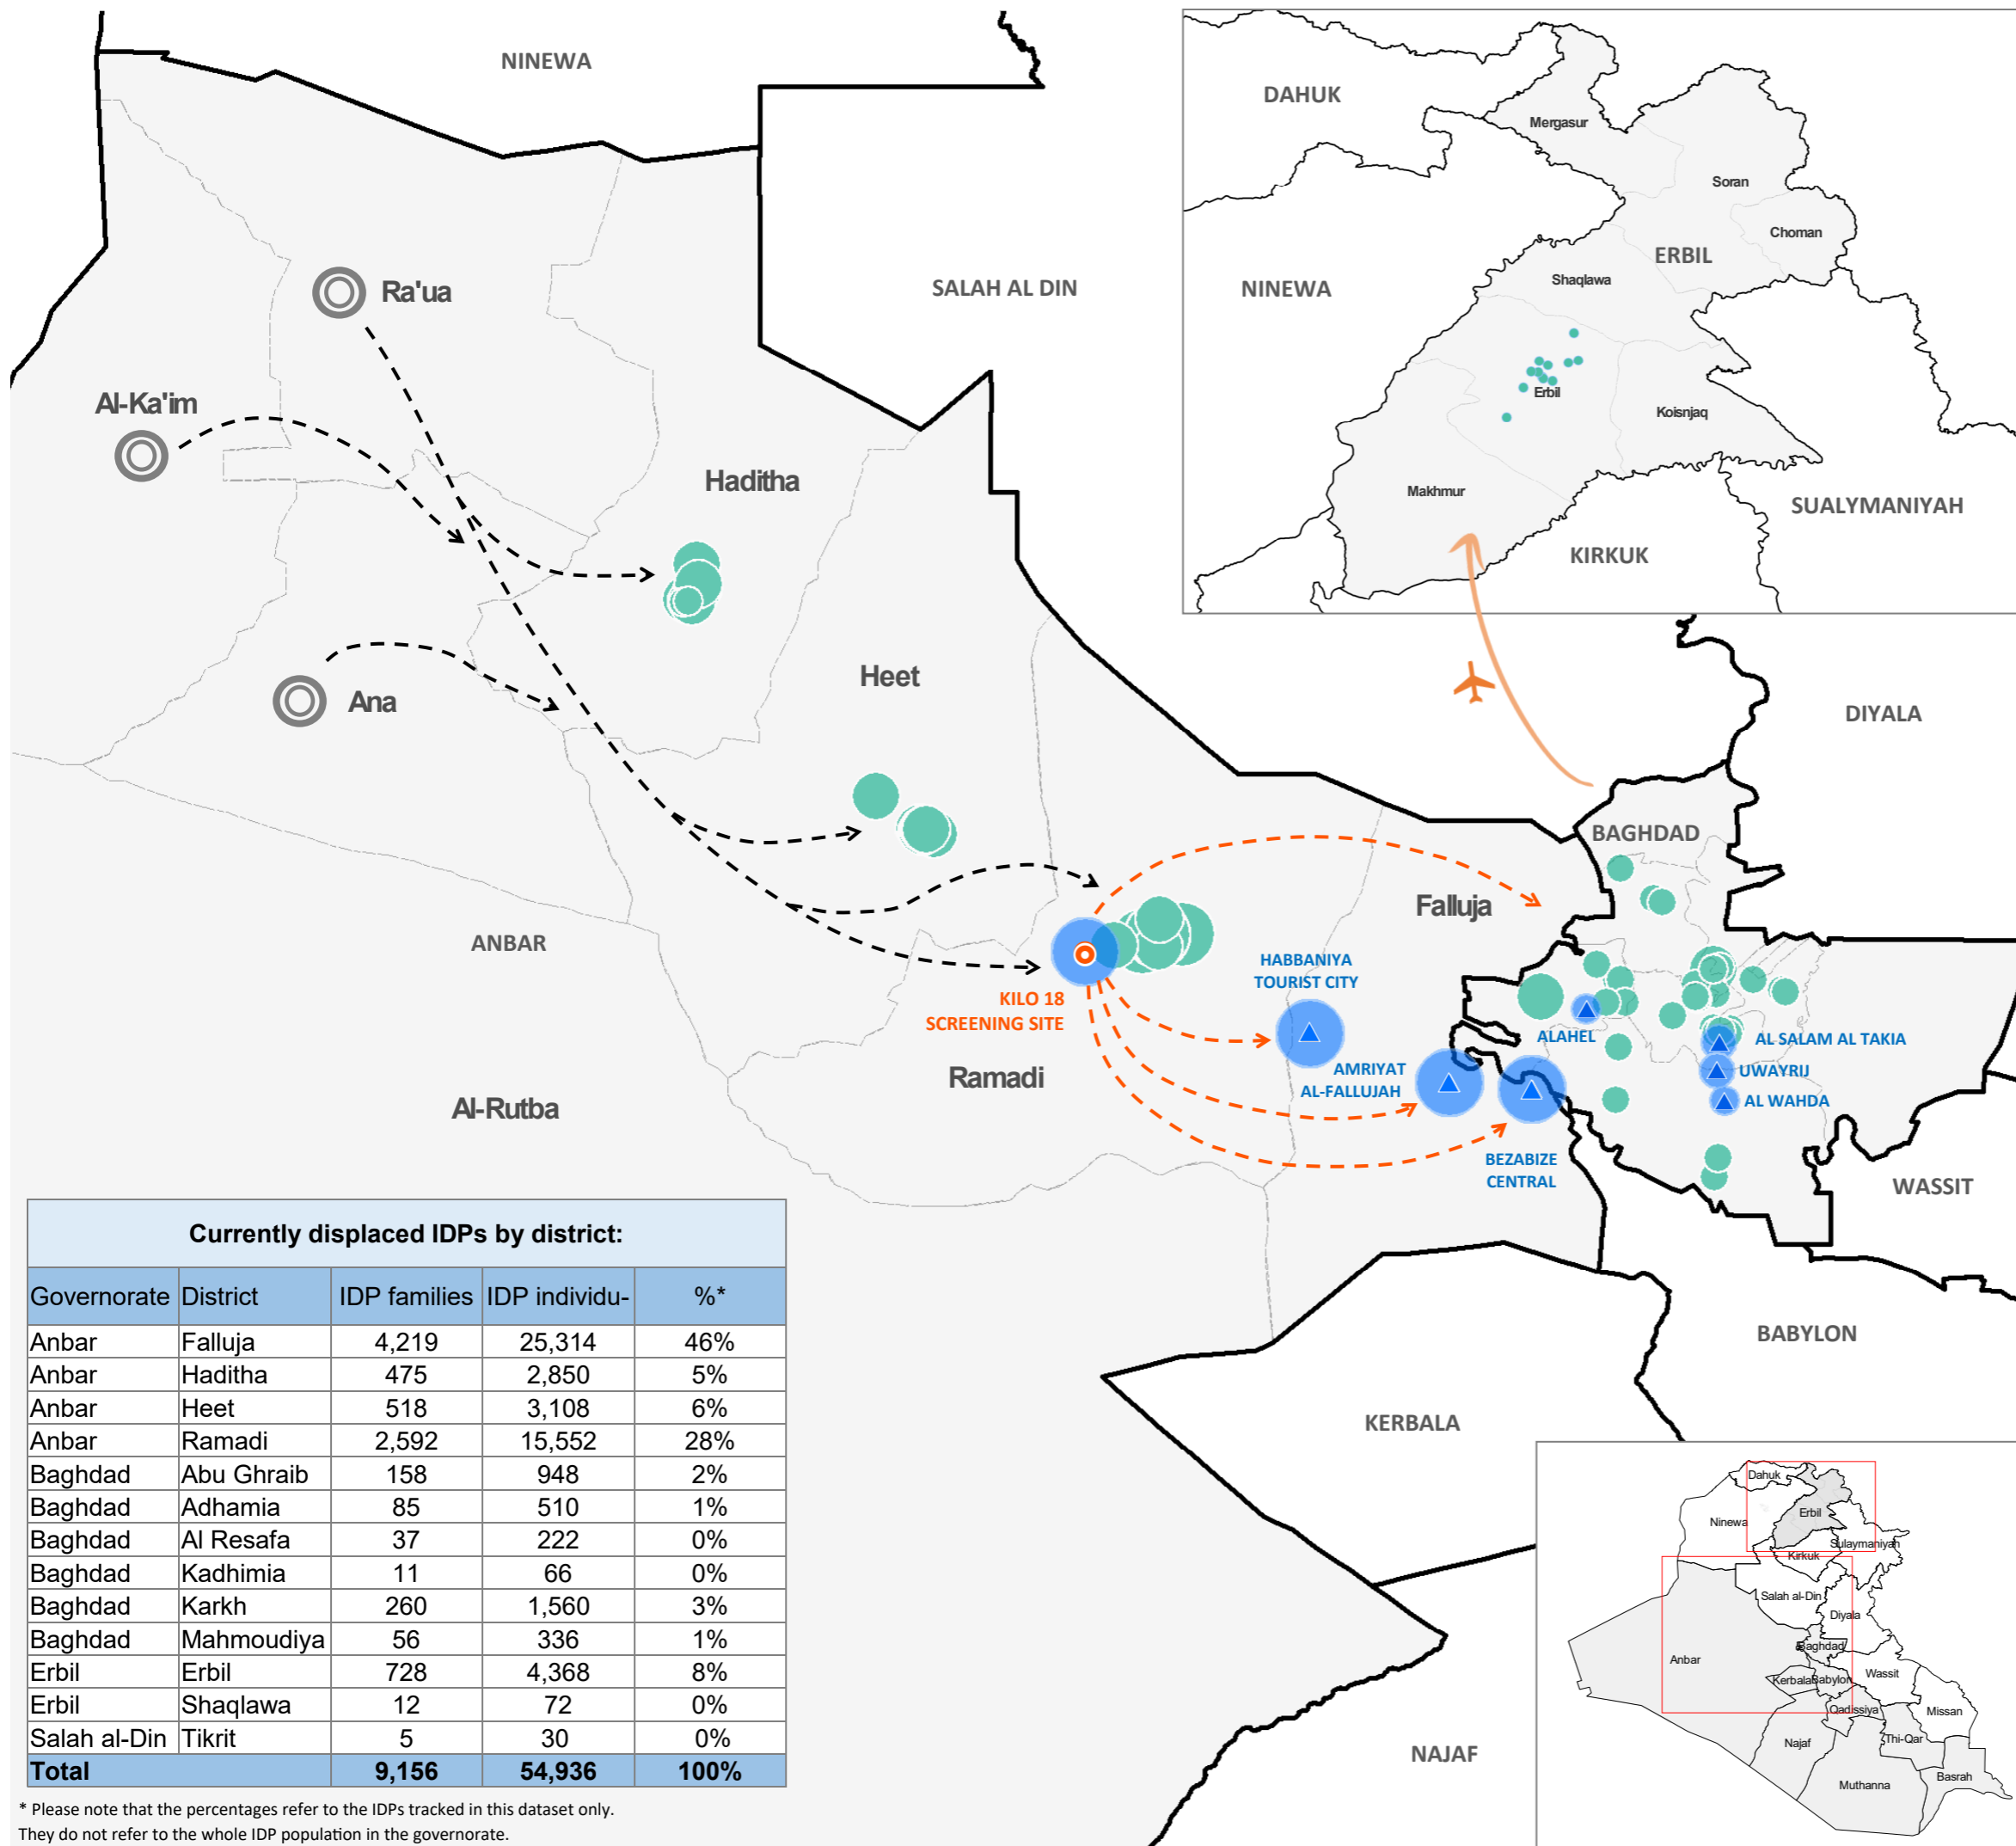

32,276 IDPs currently registered in camps

21,660 IDPs identified in out-of-camp locations:

21,132 IDPs in private settings

528 IDPs in critical shelter

The DTM has been monitoring displacement movements from west Anbar areas, particularly the districts of Ana, Al-Ka'im and Ru'ua, since January 2017.

Displacement has been taking place since then as a consequence of hostilities in the area, and mainly in anticipation of the larger military operations announced to be launched several times throughout 2017.

Reportedly, most IDPs transit through Kilo 18 screening site and then proceed towards camps and out-of-camp locations. However, not all IDPs transit through Kilo 18 screening site as many reach their location of displacement through other routes. The DTM has consequently set up an integrated system composed of a flow monitoring system at Kilo 18 screening site and the regular DTM Emergency Tracking, which tracks IDPs at their location of displacement. These two systems are to be used in an integrated manner as the flow monitoring system at Kilo 18 screening site does not fully capture the displacement.

Legend:

- Governorate boundaries
- District boundaries
- Main districts of origin

DISCLAIMER: The map is for illustration purposes only. Names and boundaries on this map do not imply official endorsement or acceptance by IOM. Source: OCHA CODs 2017

Currently displaced IDPs by district:

Governorate	District	IDP families	IDP individu-	%*
Anbar	Falluja	4,219	25,314	46%
Anbar	Haditha	475	2,850	5%
Anbar	Heet	518	3,108	6%
Anbar	Ramadi	2,592	15,552	28%
Baghdad	Abu Ghraib	158	948	2%
Baghdad	Adhamia	85	510	1%
Baghdad	Al Resafa	37	222	0%
Baghdad	Kadhimia	11	66	0%
Baghdad	Karkh	260	1,560	3%
Baghdad	Mahmoudiya	56	336	1%
Erbil	Erbil	728	4,368	8%
Erbil	Shaqtawa	12	72	0%
Salah al-Din	Tikrit	5	30	0%
Total		9,156	54,936	100%

* Please note that the percentages refer to the IDPs tracked in this dataset only. They do not refer to the whole IDP population in the governorate.