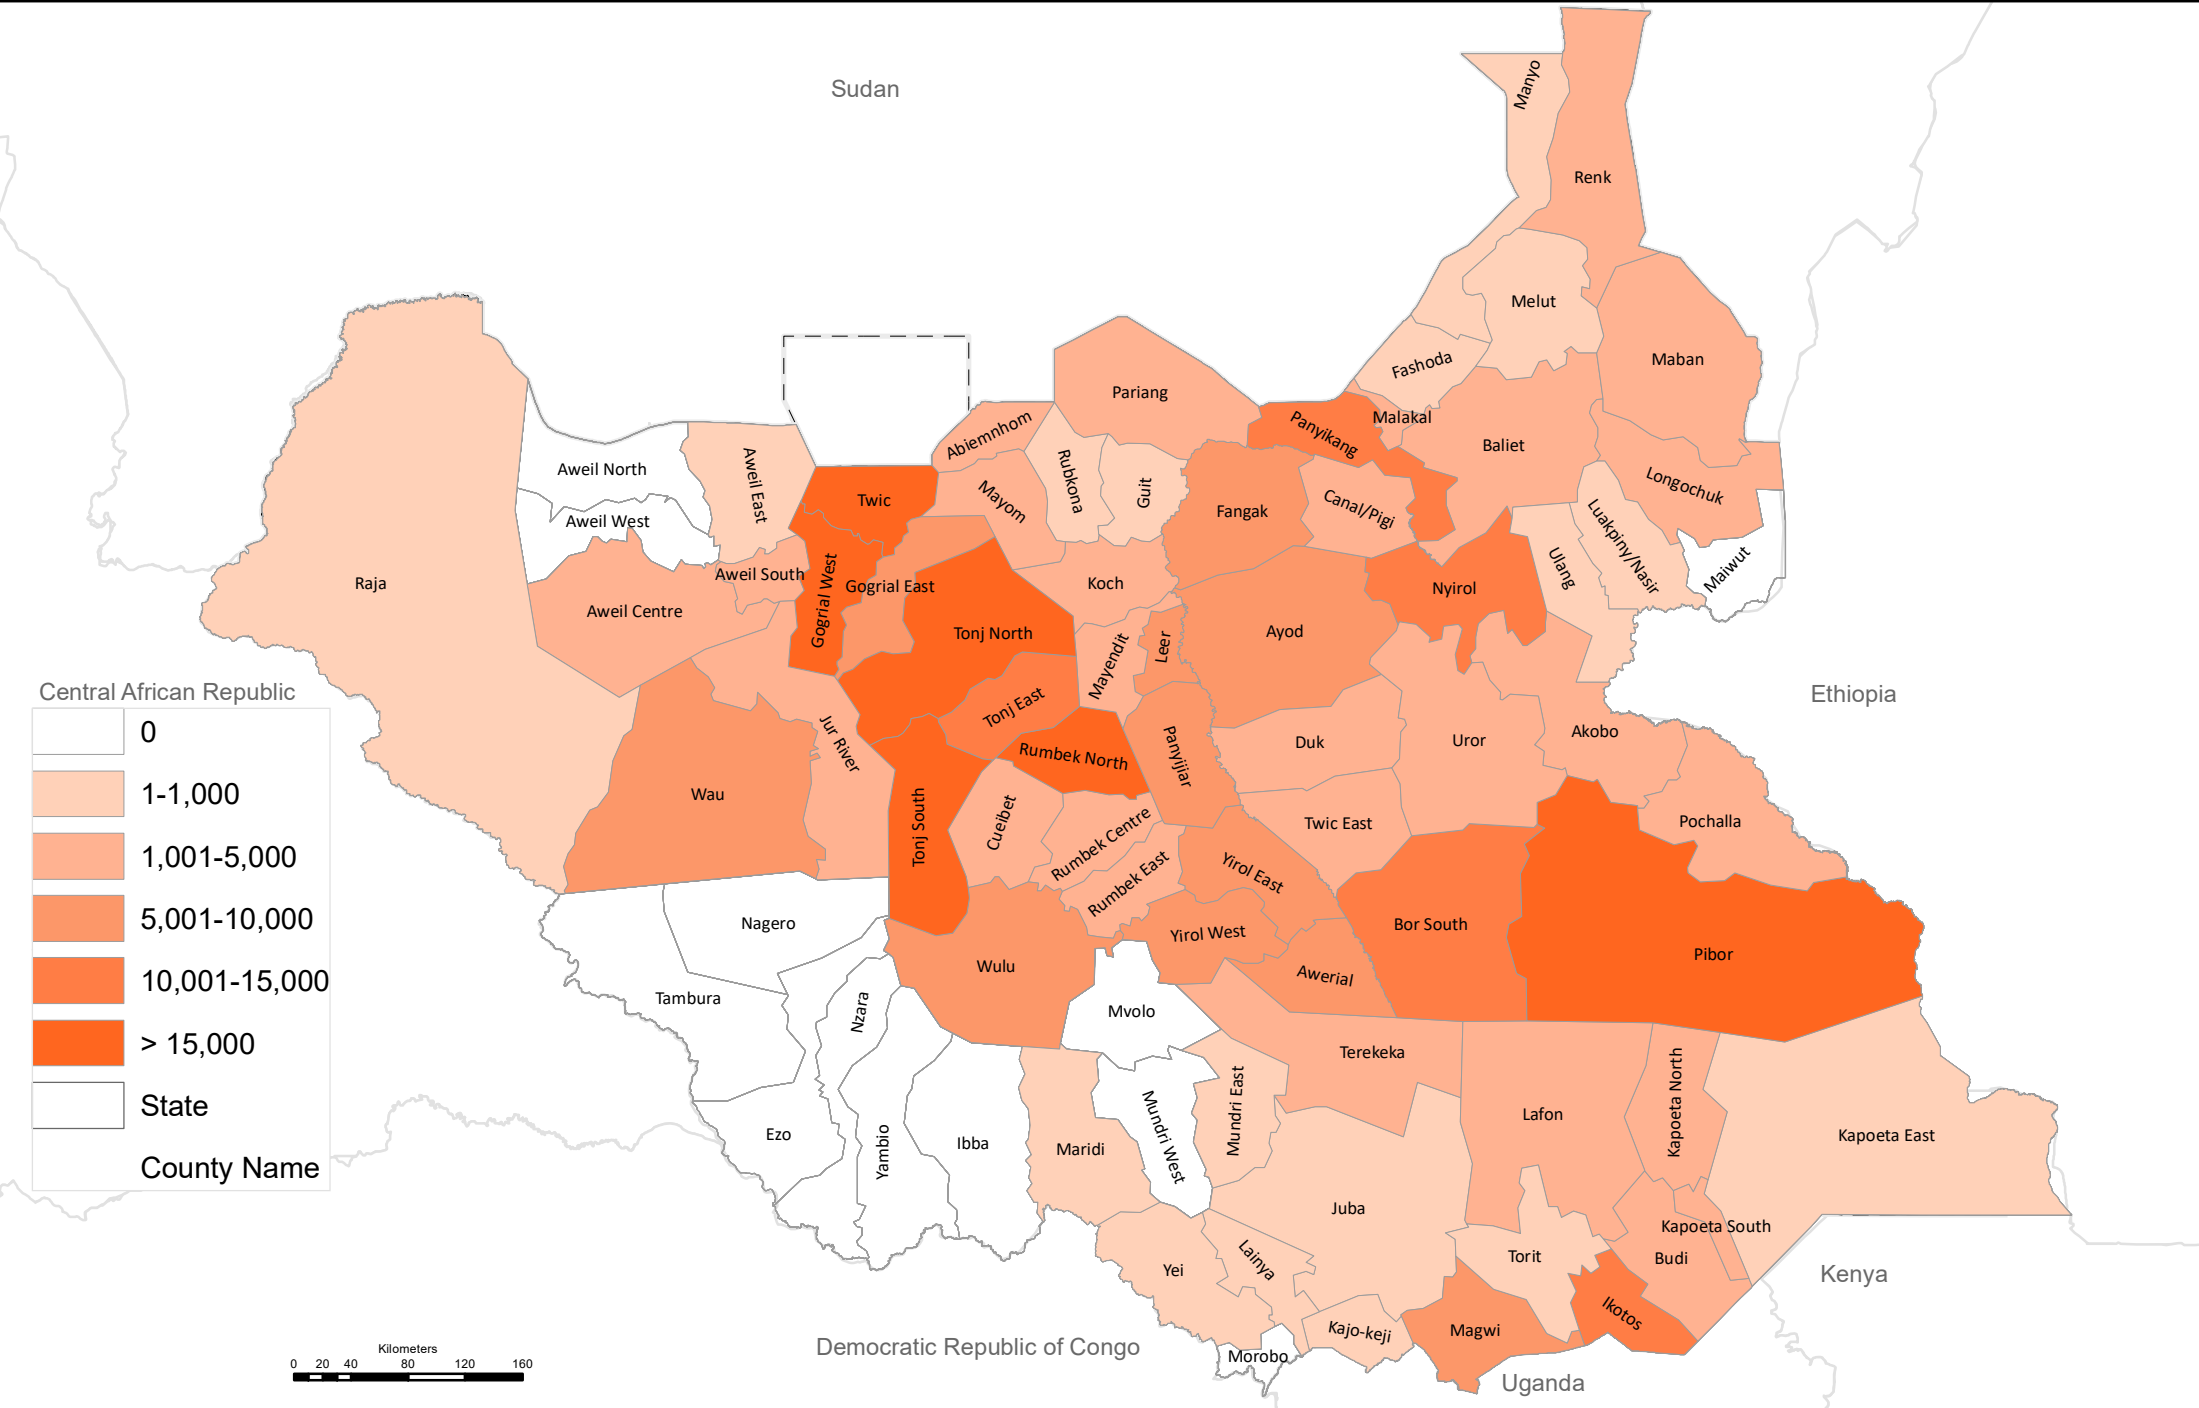

South Sudan

Mobility Tracking Round 13, August 2022

IDPs: Displaced due to Clashes 2014 to August 2022

N Disclaimer: This map is for illustration purposes only. Names and boundaries on this map do not imply official endorsement or acceptance by IOM.

Central African Republic

0
1-1,000
1,001-5,000
5,001-10,000
10,001-15,000
> 15,000
State
County Name