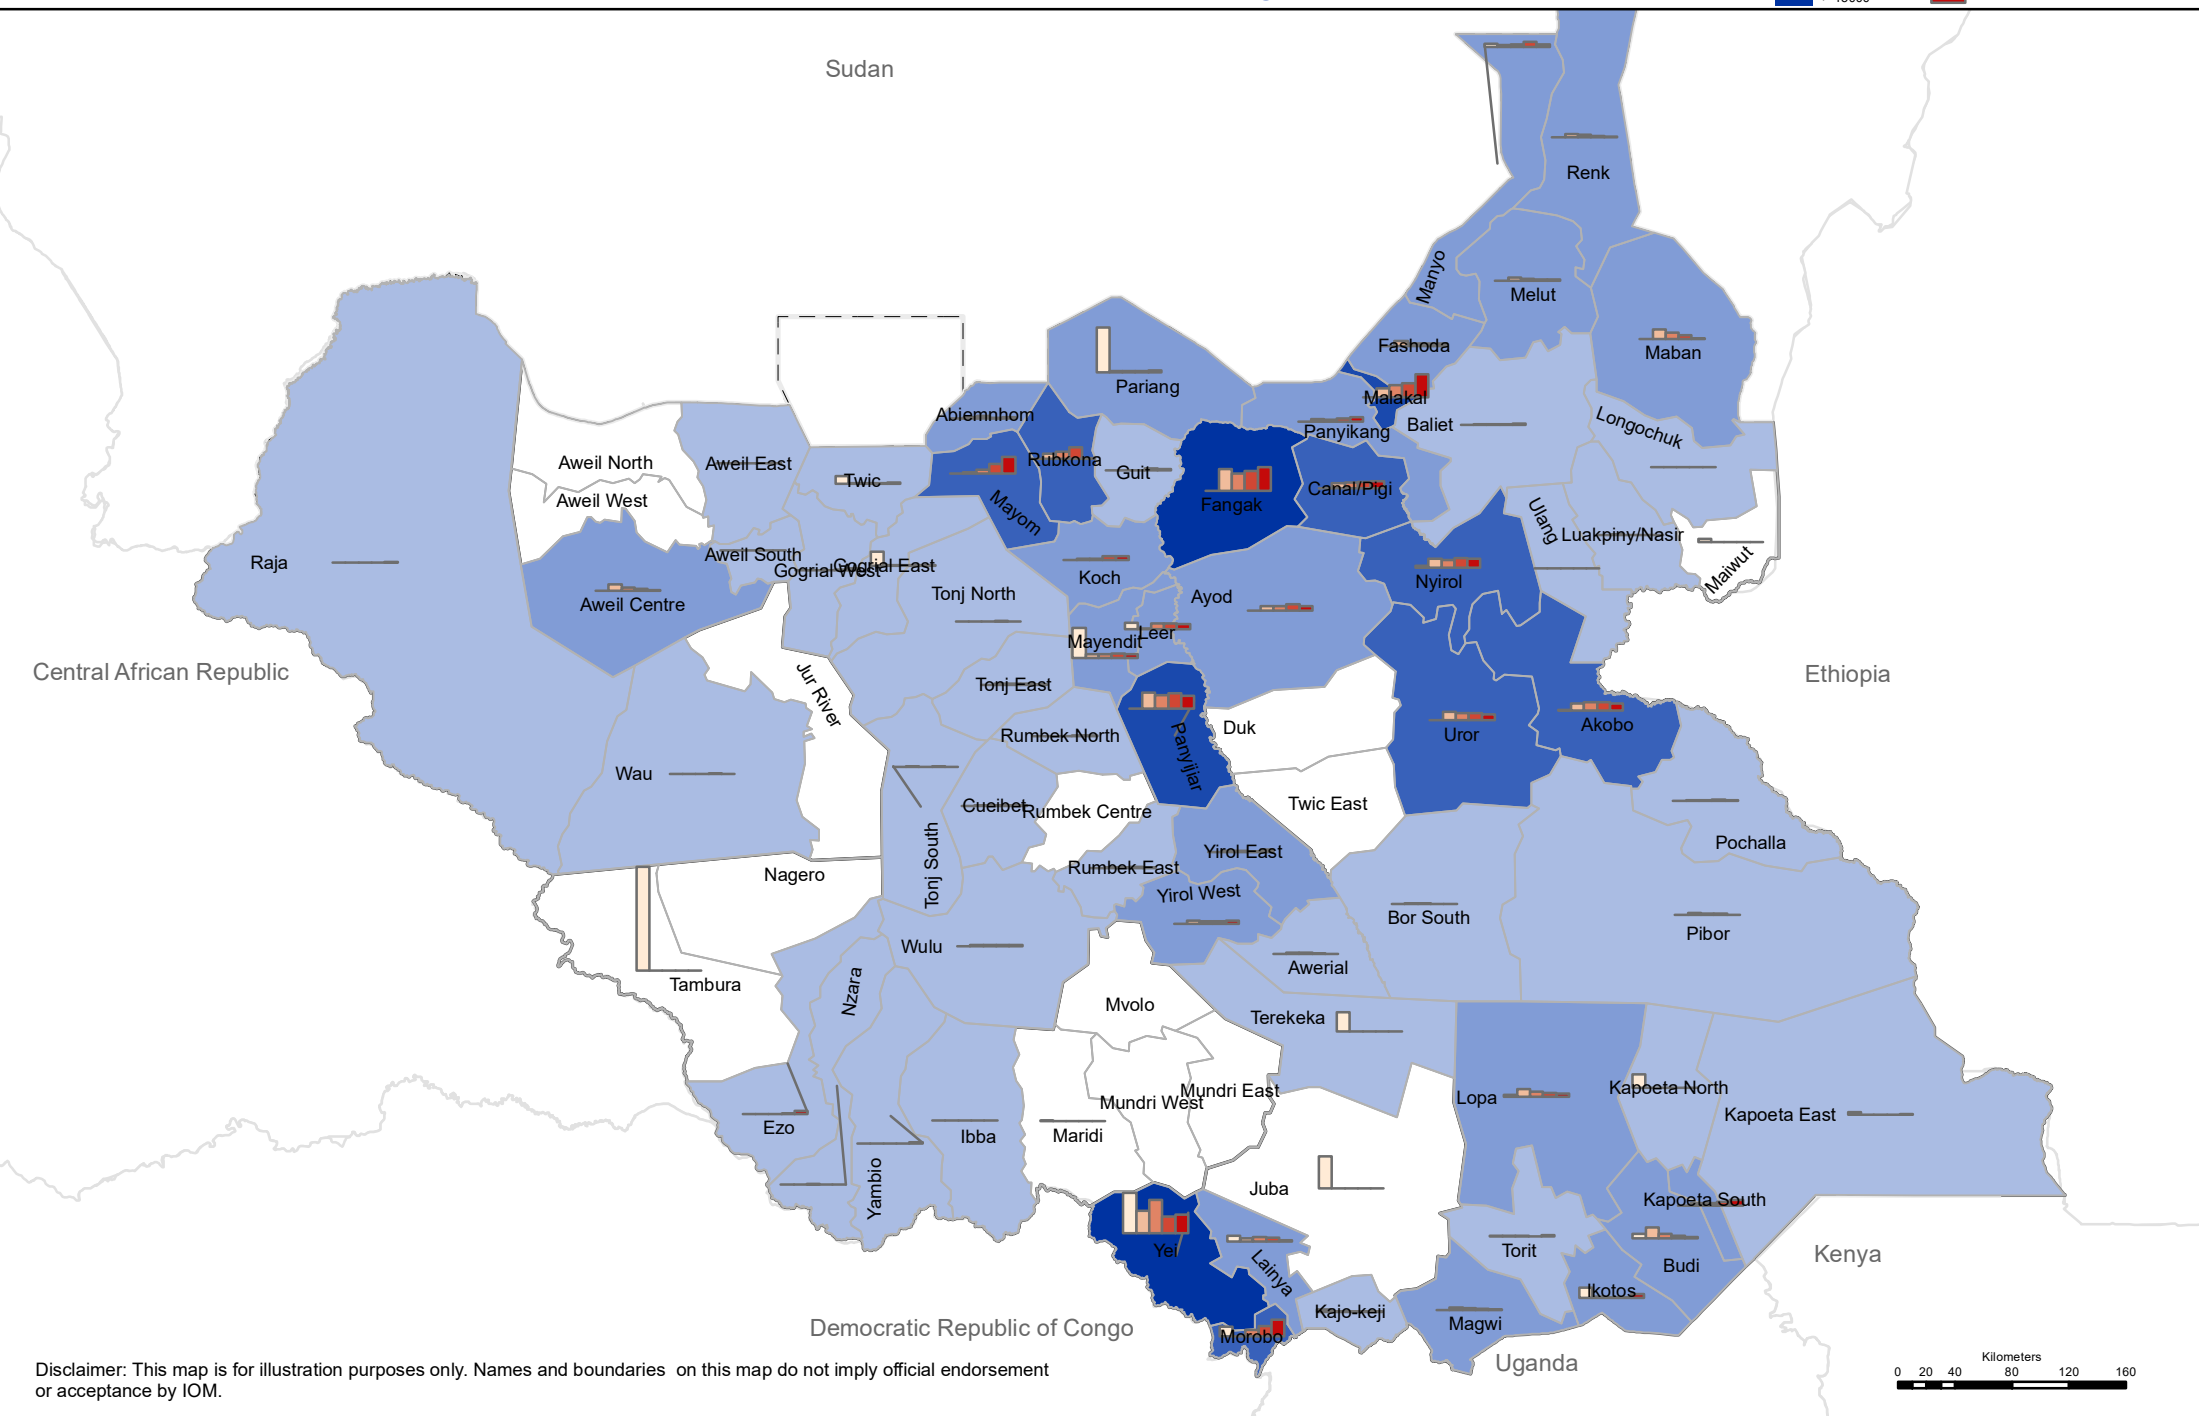

South Sudan

Mobility Tracking Round 13, August 2022

Subset of IDPs who arrived from abroad South Sudan as of August 2022

Disclaimer: This map is for illustration purposes only. Names and boundaries on this map do not imply official endorsement or acceptance by IOM.