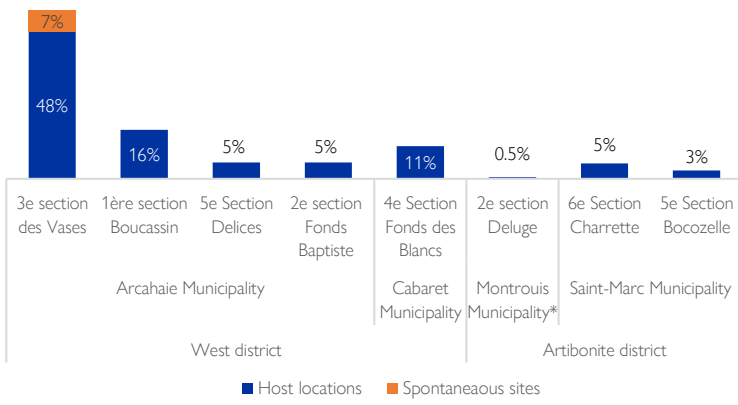

* The municipality of Montrouis is not visible on the map on the left because it was recently created and its limits are not yet geolocated by authorities