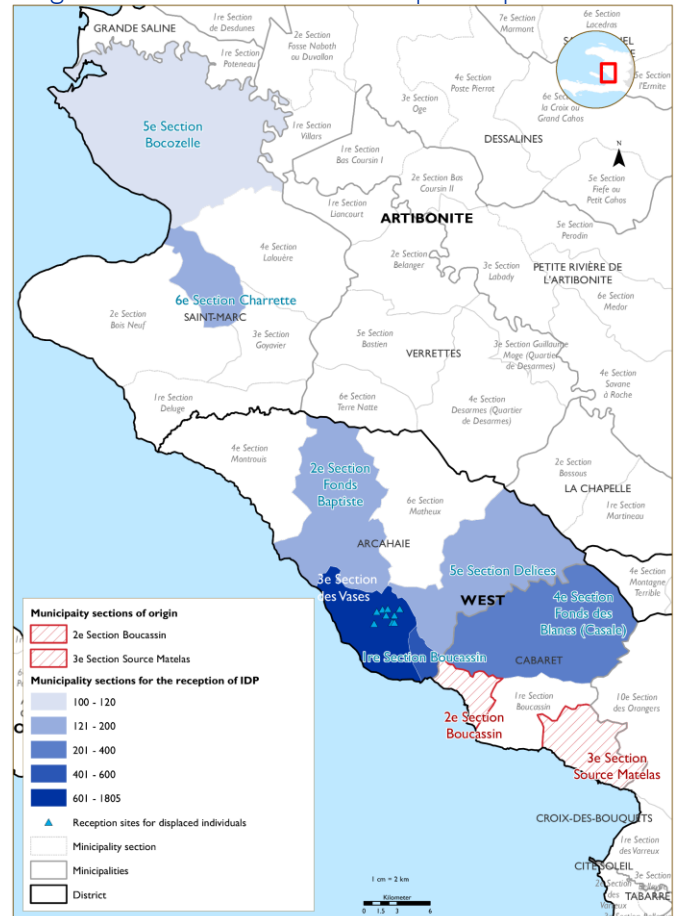

The objective of the Emergency Tracking Tool (ETT) is to collect information on large and sudden population movements as well as security and climatic emergencies. Information is collected through phone interviews with key informants and direct observation. This dashboard presents information on **population displacement which occurred since 19 April 2023 in the 3rd section Source Matelas located in the municipality of Cabaret (West district), following armed attacks.**

Methodology

	Assessment conducted in affected areas	
	Assessment conducted through phone interviews with key informants	

Limits

The information presented in this report may not represent all displacements caused by this incident. Indeed, it is possible that some displacements were not detected by key informants. In the case new displacement information caused by this incident is reported, updates can be made accordingly.

Furthermore, it is important to consider that figures are estimates and not data from a counting or registration of displaced households.

Origins and host locations of displaced persons

This map is for illustration purposes only. The depiction and use of boundaries, geographic names and related data shown on maps and included in this report are not warranted to be error free nor do they imply judgment on the legal status of any territory, or any endorsement or acceptance of such boundaries by IOM.

Event Summary

The third section Source Matelas, located in the municipality of Cabaret (West district) has faced attacks of armed individuals as of 19 April 2023. In addition to loss of life (including the drowning of persons who were fleeing by boat), burning and looting of houses, these attacks have also caused the displacement of approximately **3,740 individuals (1,076 households)** who mainly took refuge in three municipalities : Arcahaie in the West district (88% of displaced persons took refuge in locations of this municipality), Saint-Marc in Artibonite district (9%) and Cabaret (3%). Most of displaced persons are hosted in host communities (93%) while the remaining 7 per cent are hosted in 8 spontaneous sites located in the third section des Vases, in the municipality of Arcahaie.