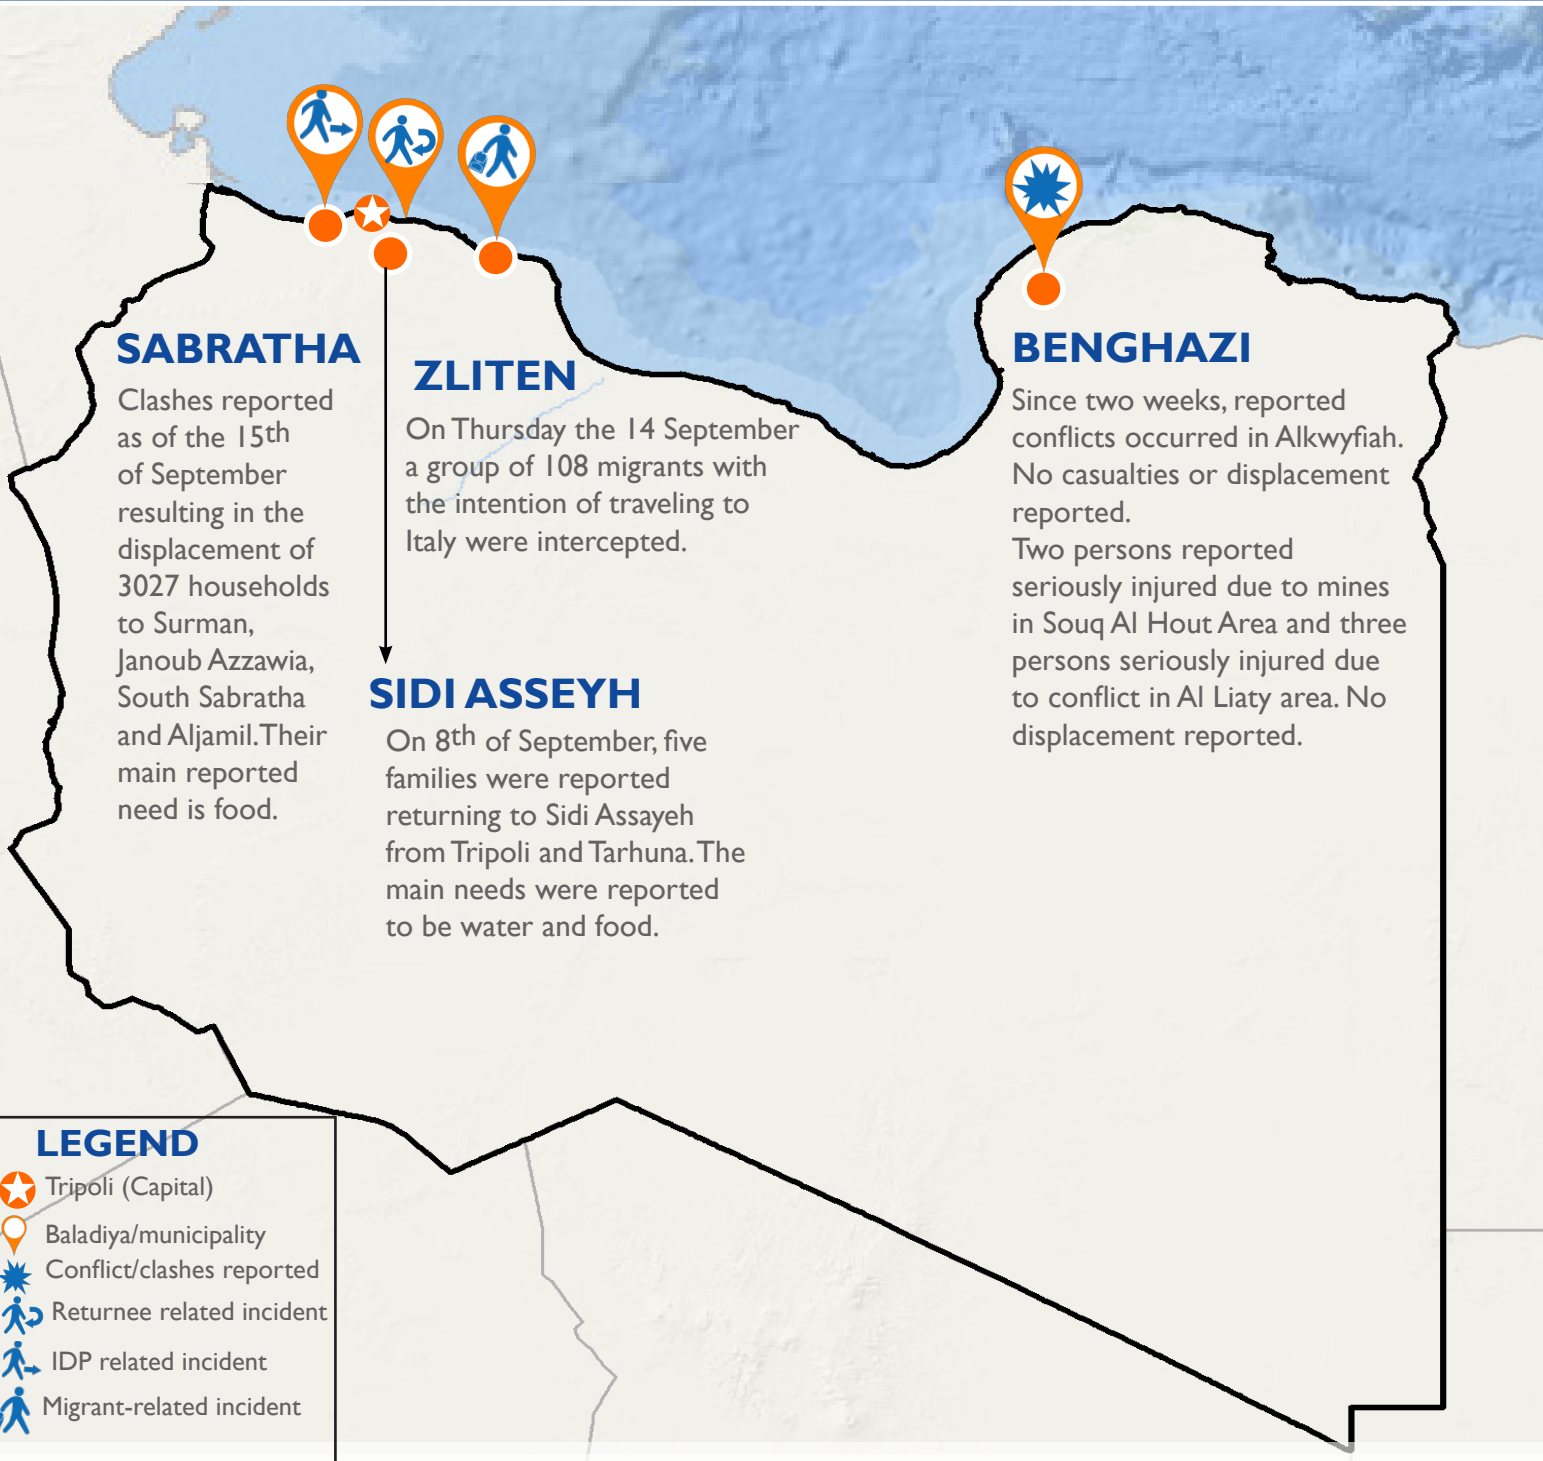

IOM • OIM

DTM

THE UN MIGRATION AGENCY

DISPLACEMENT EVENT TRACKER - BIWEEKLY UPDATE

29 August - 19 September 2017

LEGEND

- Tripoli (Capital)
- Baladiya/municipality
- Conflict/clashes reported
- Returnee related incident
- IDP related incident
- Migrant-related incident

The Event Tracker is part of IOM Libya's Displacement Tracking Matrix (DTM) programme. DTM is a suite of tools that provide a comprehensive articulation of Libya's human mobility patterns. The Event Tracker is a biweekly tool collecting and triangulating information on the whole of Libya on any incidents related to IDPs, returnees and migrants, especially in regards to large population movements updates on border closures and new routes. For more information visit www.globaldtm.info/libya.

مؤسسة النسيج الطائفي القوي الخيرية

مؤسسة كفاءة للتنمية
Kafaa Development Foundation

اثر
athar
Leave a story behind

SPOD

المنظمة الدولية للهجرة
منظمة الأمم المتحدة للهجرة
International Organization for Migration
The UN Migration Agency

Disclaimer: DTM's Event Tracker is sourced through DTM staff and partners and is triangulated with data collected through DTM's Flow Monitoring and Mobility Tracking components. All data reported in the Event Tracker is considered as reported and is validated in all final reports published by Flow Monitoring and Mobility Tracking.