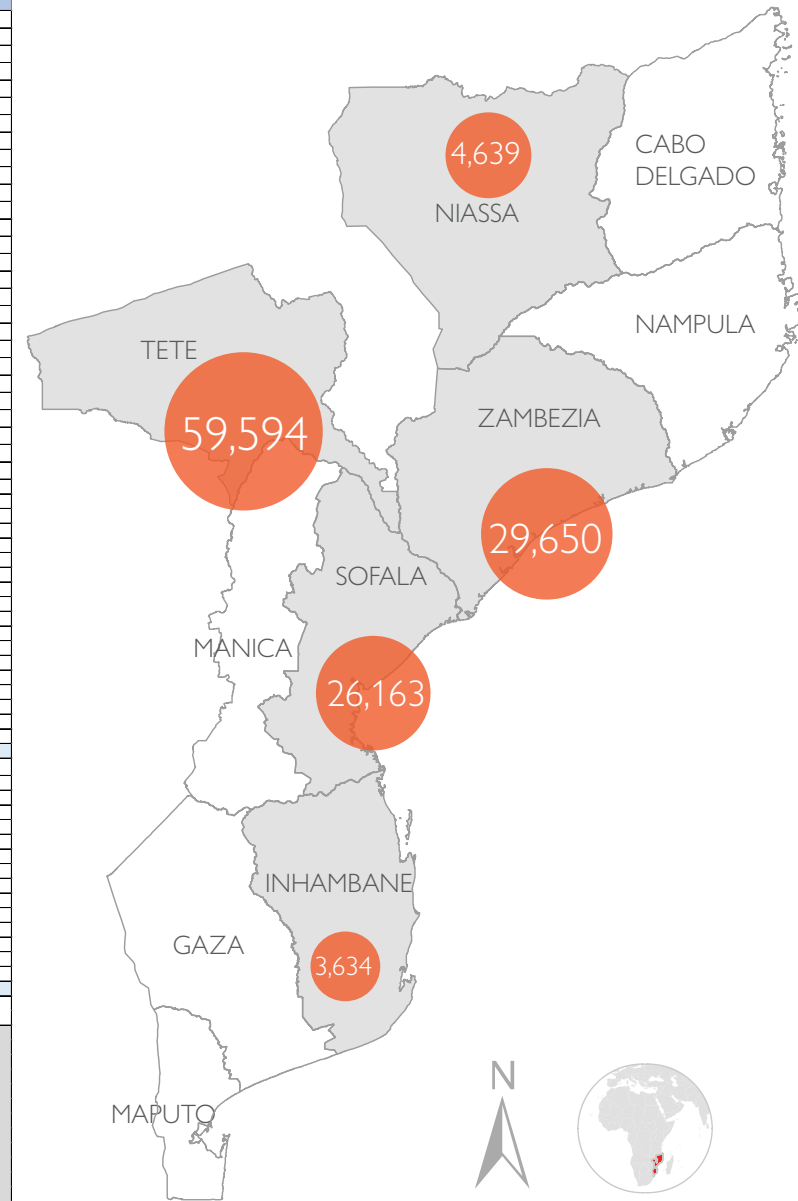

886K Estimated individuals potentially at risk

123K Individuals in accommodation centres

134¹ Active Accommodation Centres

Mozambique's National Institute for Disaster Management (INGD) estimates 886,487 were affected by the second landfall of Tropical Storm Freddy - directly impacting communities of Zambezia, Sofala and Tete. As of 10 March, INGD have identified at approximately 240,000 people already affected by the first landfall of Tropical Storm Freddy (24 February) as well as recent floods recorded in central and southern Mozambique. As of 26 March 2023, available reports indicate 29,650 individuals (6,952 families) in 45 ACs across Zambezia, 26,163 individuals (5,794 families) have taken shelter in 32 accommodation centres (ACs) across Sofala, 59,594 individuals (12,020 families) in 32 ACs across Tete, 3,634 individuals (792 families) in 15 ACs across Inhambane and 4,639 individuals (947 families) in 14 ACs in Niassa. The majority of these centres are schools and churches. Reported priority needs include WASH, protection, health, food and emergency shelters. As rain and flood events develop, ongoing joint assessments with INGD and humanitarian partners monitor the needs and conditions of affected populations in the region. While movements remain dynamic in Zambezia and Inhambane impacted districts, accommodation Centres out of the reported 45 and 15 Accommodation Centres require further validation. To access full accommodation sites list please [click here](#).

TOP 4 DISTRICTS HOSTING THE LARGEST IDP POPULATION IN AC'S

MOST URGENT NEEDS

¹ Also note that several accommodations centres have been identified by the Government (INGD) and this report only captured active centres in Gaza, Inhambane, Sofala and Zambezia.

Individuals already taking shelter in Accommodation Centers by provinces