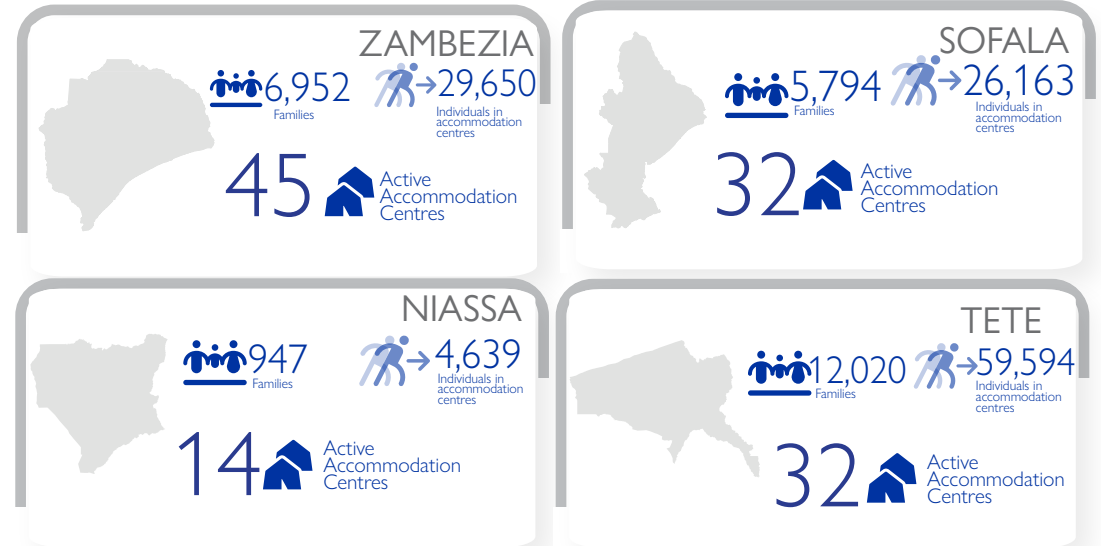

886K Estimated individuals potentially at risk

123K Individuals in accommodation centres

134¹ Active Accommodation Centres

Mozambique's National Institute for Disaster Management (INGD) estimates 886,487 were affected by the second landfall of Tropical Storm Freddy - directly impacting communities of Zambezia, Sofala and Tete. As of 10 March, INGD have identified at approximately 240,000 people already affected by the first landfall of Tropical Storm Freddy (24 February) as well as recent floods recorded in central and southern Mozambique. As of 26 March 2023, available reports indicate 29,650 individuals (6,952 families) in 45 ACs across Zambezia, 26,163 individuals (5,794 families) have taken shelter in 32 accommodation centres (ACs) across Sofala, 59,594 individuals (12,020 families) in 32 ACs across Tete, 3,634 individuals (792 families) in 15 ACs across Inhambane and 4,639 individuals (947 families) in 14 ACs in Niassa. The majority of these centres are schools and churches. Reported priority needs include WASH, protection, health, food and emergency shelters. As rain and flood events develop, ongoing joint assessments with INGD and humanitarian partners monitor the needs and conditions of affected populations in the region. While movements remain dynamic in Zambezia and Inhambane impacted districts, accommodation Centres out of the reported 45 and 15 Accommodation Centres require further validation. To access full accommodation sites list please [click here](#).

TOP 4 DISTRICTS HOSTING THE LARGEST IDP POPULATION IN AC'S

MOST URGENT NEEDS

¹ Also note that several accommodations centres have been identified by the Government (INGD) and this report only captured active centres in Gaza, Inhambane, Sofala and Zambezia.

Individuals already taking shelter in Accommodation Centers by provinces